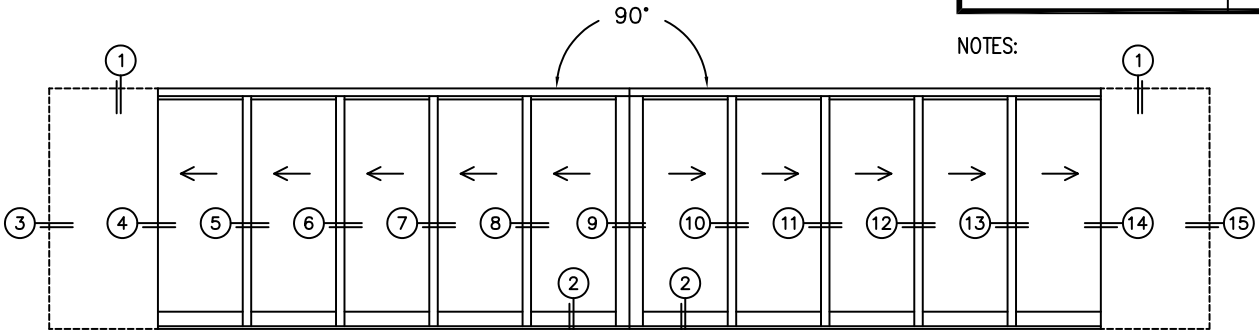

SILL PAN HEIGHT (INTERIOR LEG)
(3/4", 1-1/16", 1-7/16" OR 1-7/8")

CALCULATED VALUES (FLEETWOOD SUPPLIED)

D(POCKET WIDTH)

E(NET FRAME WIDTH)

F(POCKET WIDTH)

G(NET FRAME WIDTH)

(USE RULER TO SCALE DIMENSIONS IN INCHES)

SCALE: 1/4"

PXXXXXIXXXXXP DOOR SHOWN

NOTES:

FLEETWOOD
WINDOWS & DOORS
FleetwoodUSA.com

NORWOOD 3070EX M/S
90°PXXXXXIXXXXXP STANDARD CONFIG.
WITH SCREENS

ORDER NO.:

ITEM NO.:

(USE RULER TO SCALE DIMENSIONS IN INCHES)

ORDER NO.:

ITEM NO.:

(USE RULER TO SCALE DIMENSIONS IN INCHES)

SCALE: 1/4