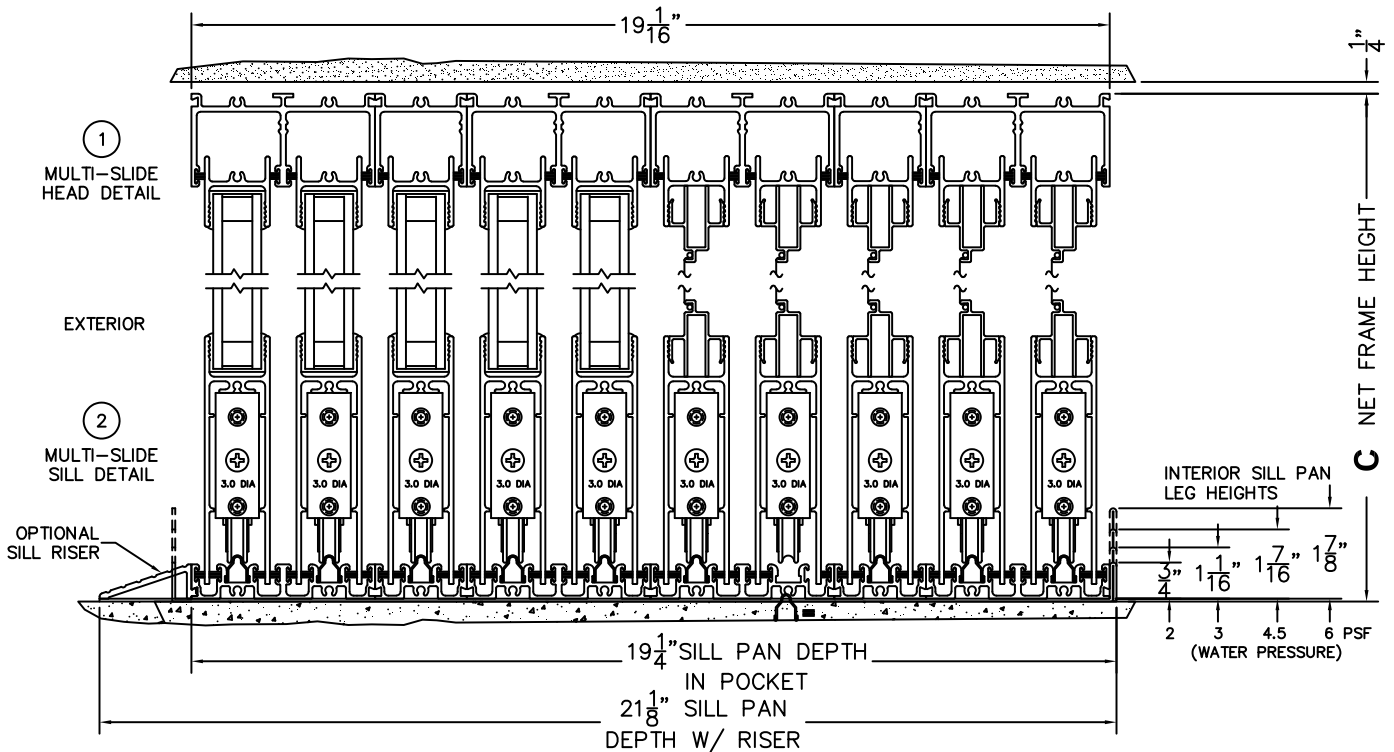

SILL PAN HEIGHT (INTERIOR LEG)
(3/4", 1-1/16", 1-7/16" OR 1-7/8")

CALCULATED VALUES (FLEETWOOD SUPPLIED)

D(POCKET WIDTH)

E(NET FRAME WIDTH)

F(POCKET WIDTH)

G(NET FRAME WIDTH)

(USE RULER TO SCALE DIMENSIONS IN INCHES)

SCALE: 1/4"

PXXXXXIXXXXXP DOOR SHOWN

NOTES:

FLEETWOOD
WINDOWS & DOORS
FleetwoodUSA.com

NORWOOD 3070EX M/S
90°PXXXXXIXXXXXP STANDARD CONFIG.
WITH SCREENS

ORDER NO.:

ITEM NO.:

(USE RULER TO SCALE DIMENSIONS IN INCHES)

ORDER NO.:

ITEM NO.:

(USE RULER TO SCALE DIMENSIONS IN INCHES)

SCALE: 1/4