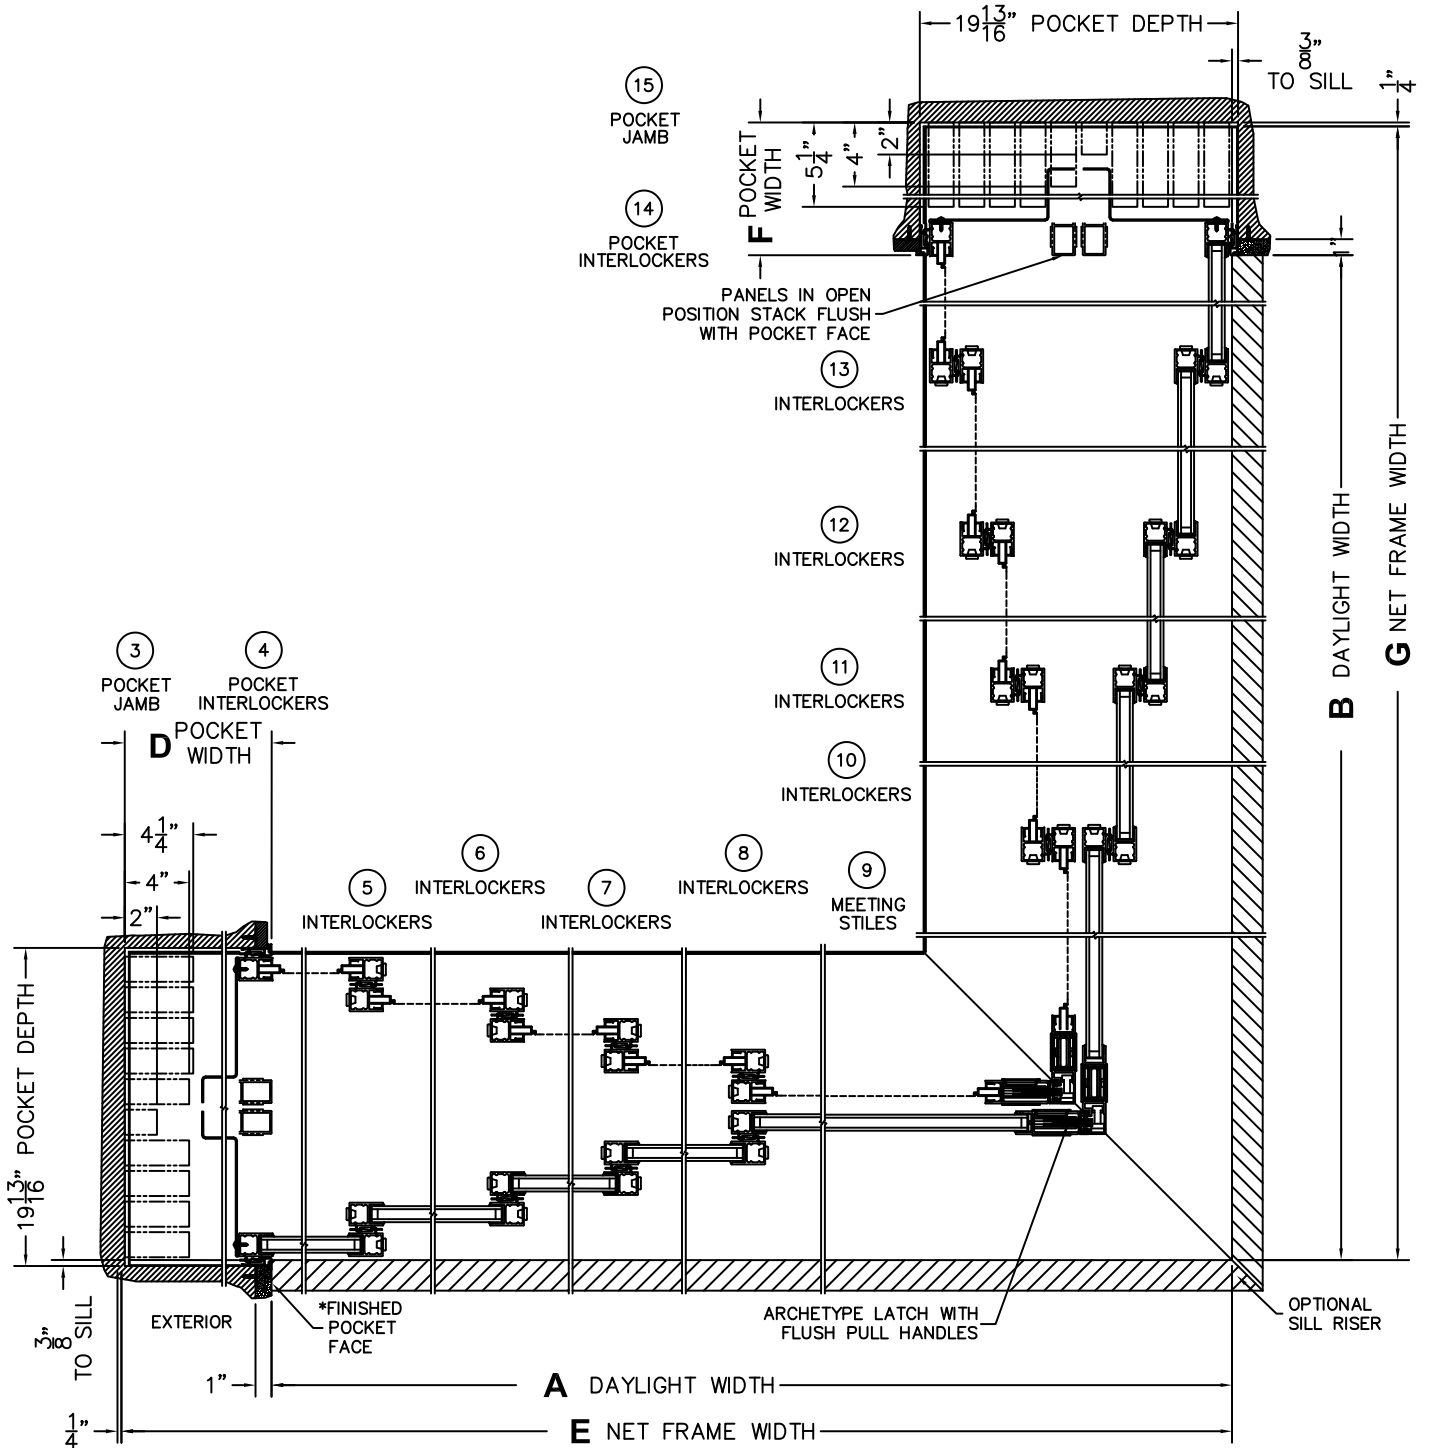

SILL PAN HEIGHT (INTERIOR LEG)
(3/4", 1-1/16", 1-7/16" OR 1-7/8")

CALCULATED VALUES (FLEETWOOD SUPPLIED)

D(POCKET WIDTH)

E(NET FRAME WIDTH)

F(POCKET WIDTH)

G(NET FRAME WIDTH)

(USE RULER TO SCALE DIMENSIONS IN INCHES)

SCALE: 1/4"

PXXXXXIXXXXXP DOOR SHOWN

NOTES:

FLEETWOOD
WINDOWS & DOORS
FleetwoodUSA.com

NORWOOD 3070EX M/S
90°PXXXXXIXXXXXP STANDARD CONFIG.
WITH SCREENS

ORDER NO.:

ITEM NO.:

(USE RULER TO SCALE DIMENSIONS IN INCHES)

SCALE: 1/12

*CAUTION: WHEN CONSTRUCTING POCKET NOTE THAT DAYLIGHT WIDTH DOES NOT INCLUDE 1" SET BACK FOR POST INTERLOCKER.

FLEETWOOD
WINDOWS & DOORS
FleetwoodUSA.com

NORWOOD 3070EX M/S
90°PXXXXXXIXXXXXXP STANDARD CONFIG.
WITH SCREENS

ORDER NO.:

ITEM NO.:

(USE RULER TO SCALE DIMENSIONS IN INCHES)

SCALE: 1/4