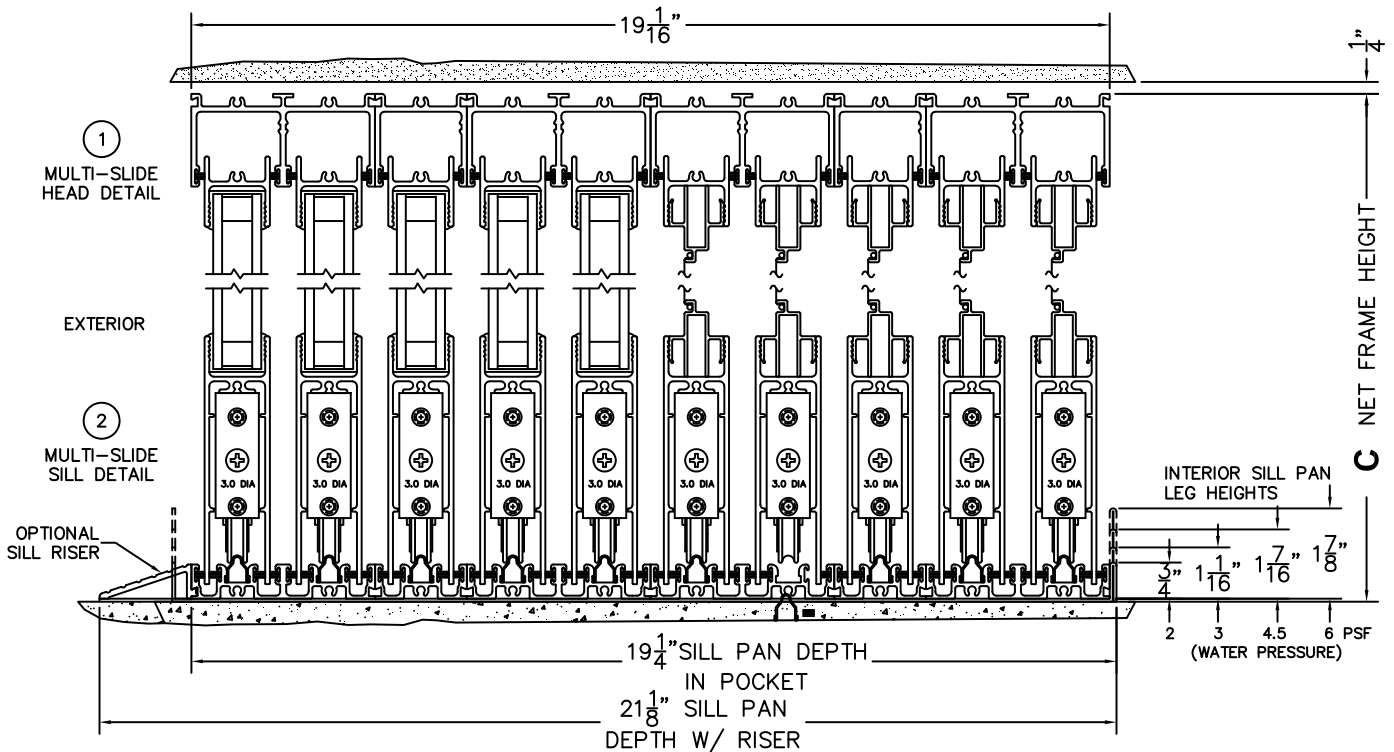

SILL PAN HEIGHT(INTERIOR LEG)
(3/4", 1-1/16", 1-7/16" OR 1-7/8")

CALCULATED VALUES (FLEETWOOD SUPPLIED)

D(POCKET WIDTH)

E(NET FRAME WIDTH)

F(POCKET WIDTH)

G(NET FRAME WIDTH)

(USE RULER TO SCALE DIMENSIONS IN INCHES)

SCALE: 1/4

PXXXXXIXXXXXP DOOR SHOWN

NOTES:

FLEETWOOD
WINDOWS & DOORS
FleetwoodUSA.com

NORWOOD 3070EX M/S
90°PXXXXXIXXXXXP STANDARD CONFIG.
WITH SCREENS

ORDER NO.:

ITEM NO.:

(USE RULER TO SCALE DIMENSIONS IN INCHES)

ORDER NO.:

ITEM NO.:

(USE RULER TO SCALE DIMENSIONS IN INCHES)

SCALE: 1/4