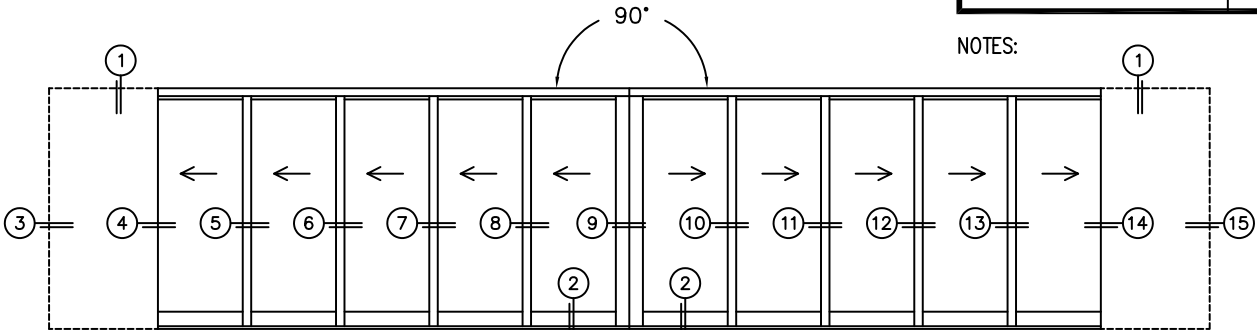

SILL PAN HEIGHT(INTERIOR LEG)
(3/4", 1-1/16", 1-7/16" OR 1-7/8")

CALCULATED VALUES (FLEETWOOD SUPPLIED)

D(POCKET WIDTH)

E(NET FRAME WIDTH)

F(POCKET WIDTH)

G(NET FRAME WIDTH)

(USE RULER TO SCALE DIMENSIONS IN INCHES)

SCALE: 1/4

PXXXXXIXXXXXP DOOR SHOWN

NOTES:

FLEETWOOD
WINDOWS & DOORS
FleetwoodUSA.com

NORWOOD 3070EX M/S
90°PXXXXXIXXXXXP STANDARD CONFIG.
WITH SCREENS

ORDER NO.:

ITEM NO.:

(USE RULER TO SCALE DIMENSIONS IN INCHES)

ORDER NO.:

ITEM NO.:

(USE RULER TO SCALE DIMENSIONS IN INCHES)

SCALE: 1/4