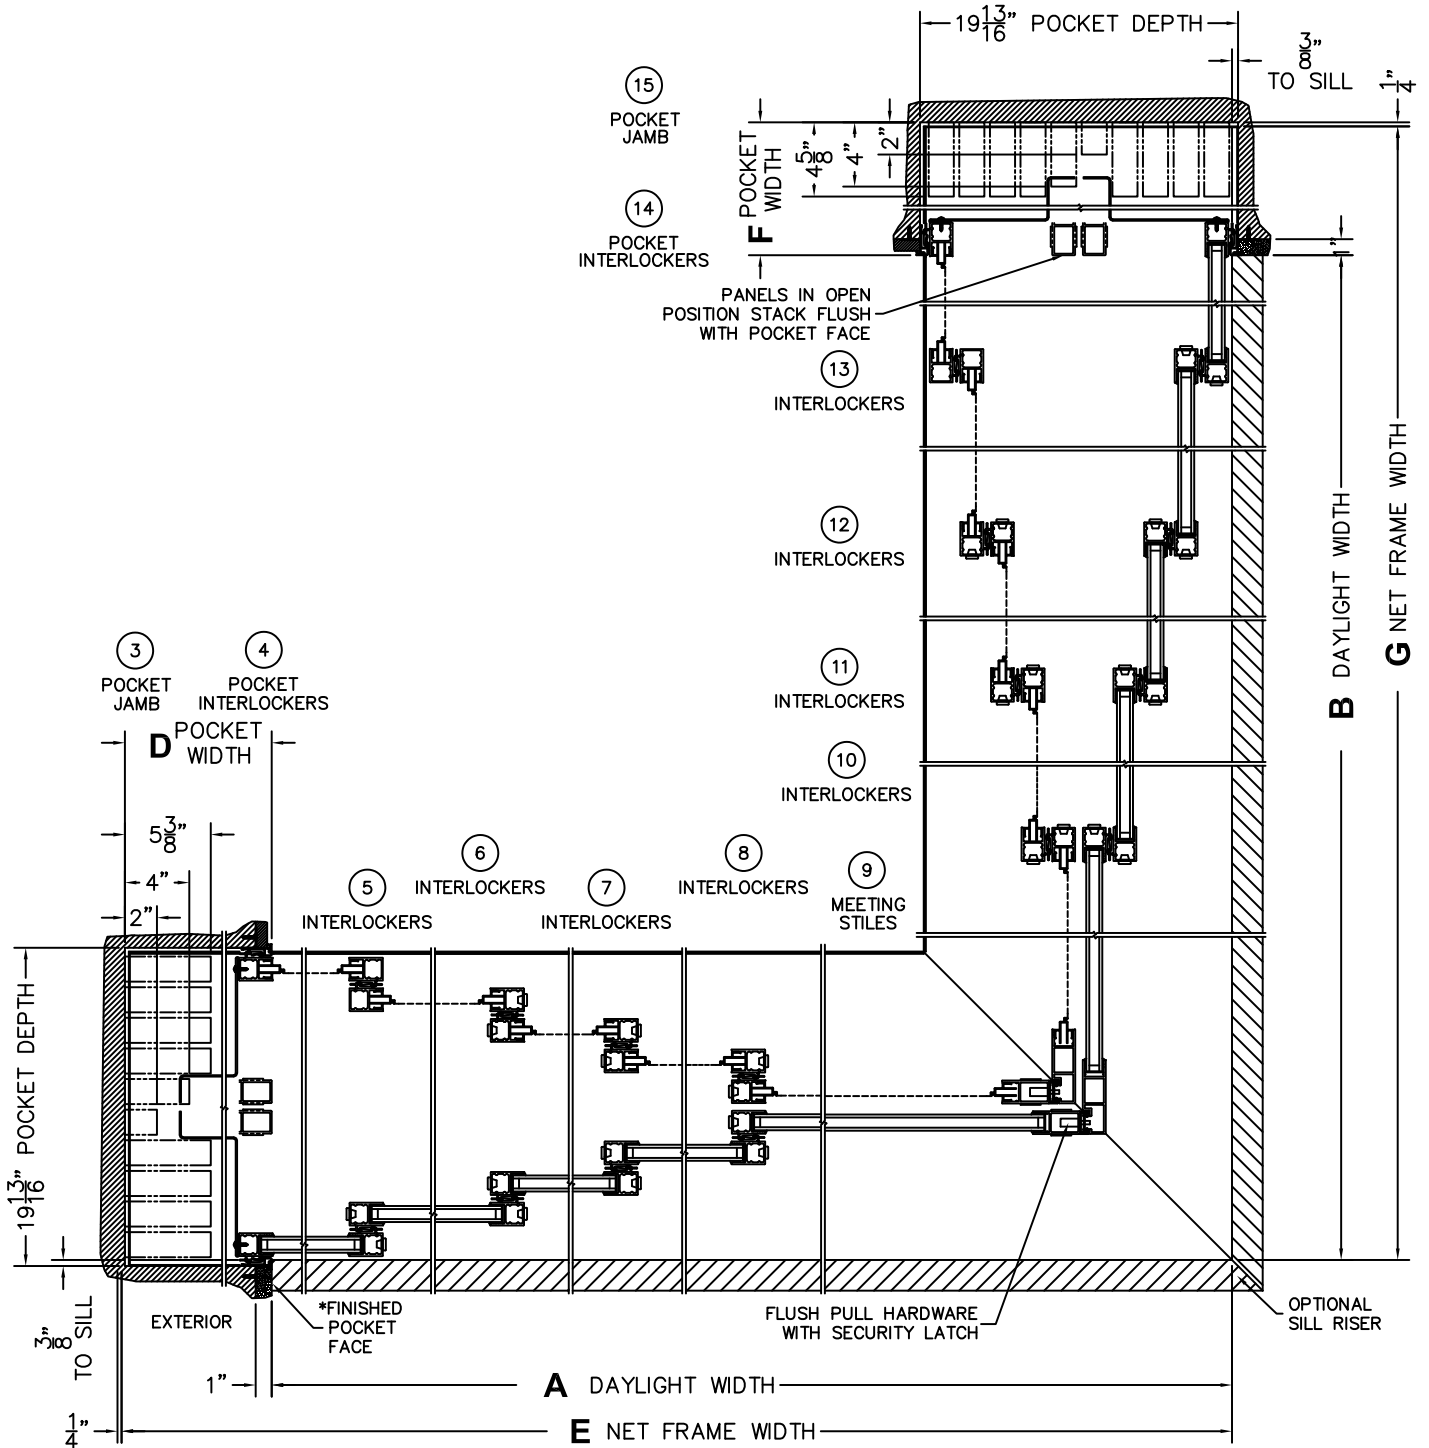

SILL PAN HEIGHT(INTERIOR LEG)
(3/4", 1-1/16", 1-7/16" OR 1-7/8")

CALCULATED VALUES (FLEETWOOD SUPPLIED)

D(POCKET WIDTH)

E(NET FRAME WIDTH)

F(POCKET WIDTH)

G(NET FRAME WIDTH)

(USE RULER TO SCALE DIMENSIONS IN INCHES)

SCALE: 1/4

PXXXXXIXXXXXP DOOR SHOWN

NOTES:

FLEETWOOD
WINDOWS & DOORS
FleetwoodUSA.com

NORWOOD 3070EX M/S
90°PXXXXXIXXXXXP STANDARD CONFIG.
WITH SCREENS

ORDER NO.:

ITEM NO.:

(USE RULER TO SCALE DIMENSIONS IN INCHES)

SCALE: 1/12

*CAUTION: WHEN CONSTRUCTING POCKET NOTE THAT DAYLIGHT WIDTH DOES NOT INCLUDE 1" SET BACK FOR POST INTERLOCKER.

FLEETWOOD
WINDOWS & DOORS
FleetwoodUSA.com

NORWOOD 3070EX M/S
90°PXXXXXIXXXXXXP STANDARD CONFIG.
WITH SCREENS

ORDER NO.:

ITEM NO.:

(USE RULER TO SCALE DIMENSIONS IN INCHES)

SCALE: 1/4