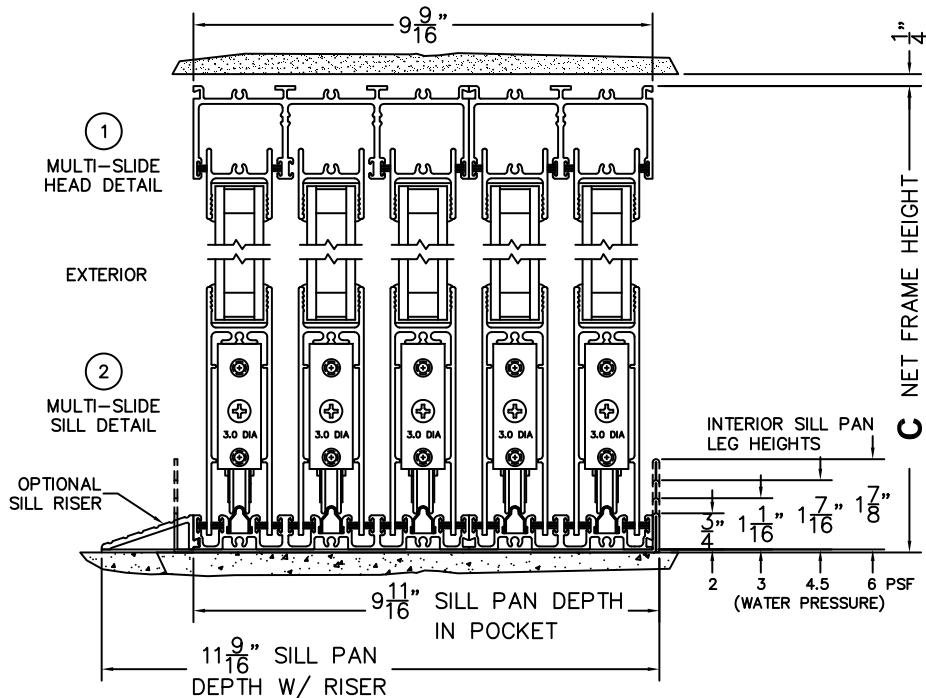

SILL PAN HEIGHT(INTERIOR LEG)
(3/4", 1-1/16", 1-7/16" OR 1-7/8")

CALCULATED VALUES (FLEETWOOD SUPPLIED)

D(POCKET WIDTH)

E(NET FRAME WIDTH)

F(POCKET WIDTH)

G(NET FRAME WIDTH)

NOTES:

(USE RULER TO SCALE DIMENSIONS IN INCHES)

SCALE: 1/4

FLEETWOOD
WINDOWS & DOORS
FleetwoodUSA.com

NORWOOD 3070EX M/S
90°PXXXXXIXXXXXP STANDARD CONFIG.
NO SCREENS

ORDER NO.:

ITEM NO.:

(USE RULER TO SCALE DIMENSIONS IN INCHES)

SCALE: 1/8

*CAUTION: WHEN CONSTRUCTING POCKET NOTE THAT DAYLIGHT WIDTH DOES NOT INCLUDE 1" SET BACK FOR POST INTERLOCKER.