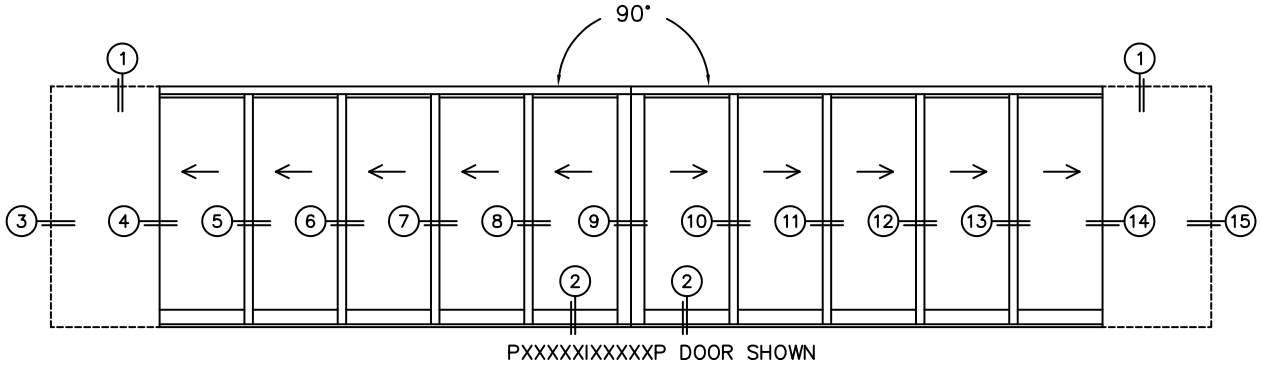

SILL PAN HEIGHT(INTERIOR LEG)
(3/4", 1-1/16", 1-7/16" OR 1-7/8")

CALCULATED VALUES (FLEETWOOD SUPPLIED)

D(POCKET WIDTH)

E(NET FRAME WIDTH)

F(POCKET WIDTH)

G(NET FRAME WIDTH)

NOTES:

(USE RULER TO SCALE DIMENSIONS IN INCHES)

SCALE: 1/4

FLEETWOOD
WINDOWS & DOORS
FleetwoodUSA.com

NORWOOD 3070EX M/S
90°PXXXXXIXXXXXP STANDARD CONFIG.
NO SCREENS

ORDER NO.:

ITEM NO.:

(USE RULER TO SCALE DIMENSIONS IN INCHES)

SCALE: 1/8

*CAUTION: WHEN CONSTRUCTING POCKET NOTE THAT DAYLIGHT WIDTH DOES NOT INCLUDE 1" SET BACK FOR POST INTERLOCKER.