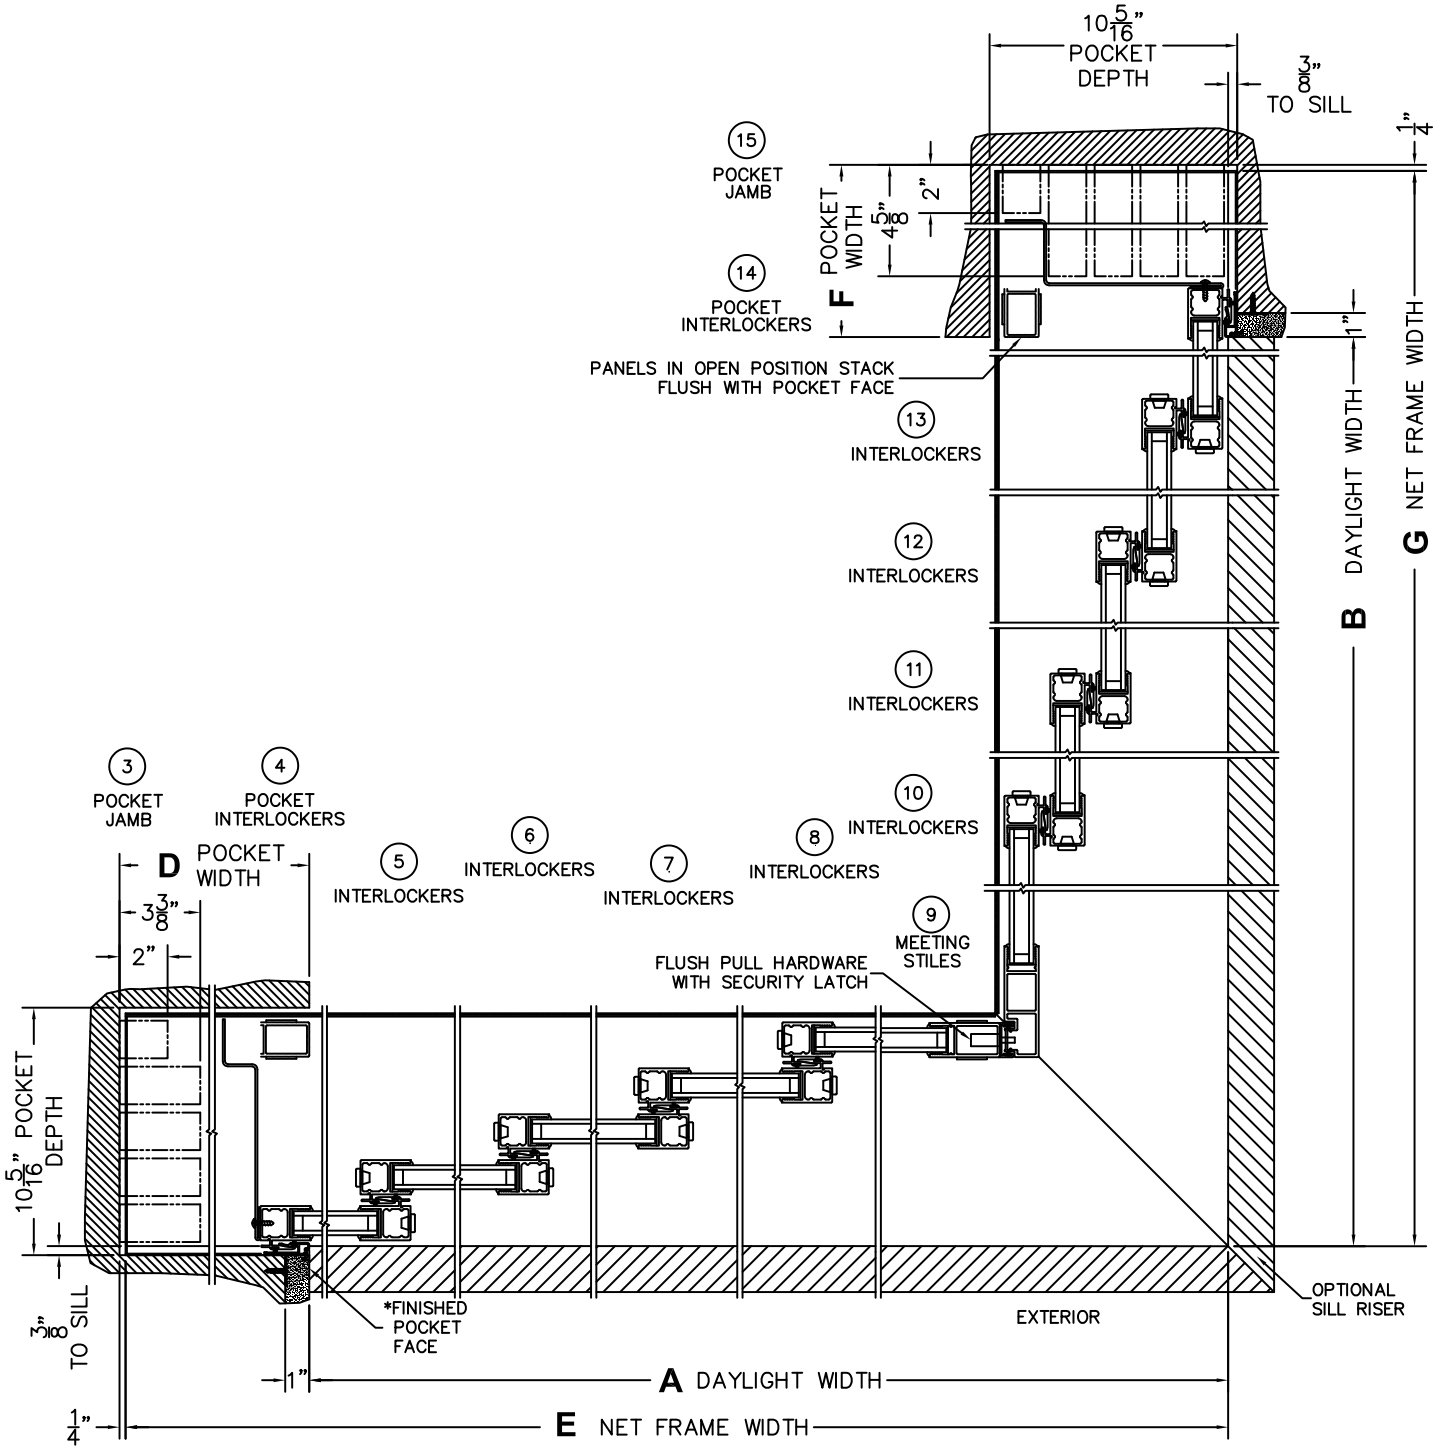

SILL PAN HEIGHT(INTERIOR LEG)
(3/4", 1-1/16", 1-7/16" OR 1-7/8")

CALCULATED VALUES (FLEETWOOD SUPPLIED)

D(POCKET WIDTH)

E(NET FRAME WIDTH)

F(POCKET WIDTH)

G(NET FRAME WIDTH)

NOTES:

(USE RULER TO SCALE DIMENSIONS IN INCHES)

SCALE: 1/4

FLEETWOOD
WINDOWS & DOORS
FleetwoodUSA.com

NORWOOD 3070EX M/S
90°PXXXXXIXXXXXP STANDARD CONFIG.
NO SCREENS

ORDER NO.:

ITEM NO.:

(USE RULER TO SCALE DIMENSIONS IN INCHES)

SCALE: 1/8

*CAUTION: WHEN CONSTRUCTING POCKET NOTE THAT DAYLIGHT WIDTH DOES NOT INCLUDE 1" SET BACK FOR POST INTERLOCKER.

FLEETWOOD
WINDOWS & DOORS
FleetwoodUSA.com

NORWOOD 3070EX M/S
90°PXXXXXIXXXXXXP STANDARD CONFIG.
NO SCREENS

ORDER NO.:

ITEM NO.:

(USE RULER TO SCALE DIMENSIONS IN INCHES)

SCALE: 1/4