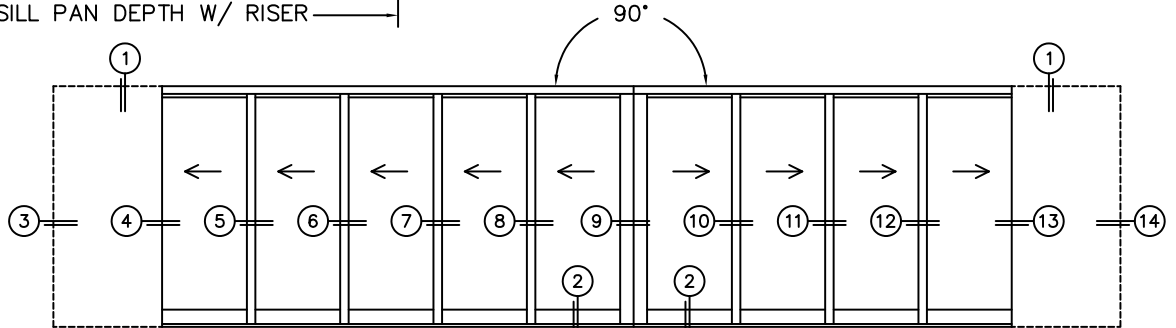

SILL PAN HEIGHT(INTERIOR LEG)
(3/4", 1-1/16", 1-7/16" OR 1-7/8")

CALCULATED VALUES (FLEETWOOD SUPPLIED)

D(POCKET WIDTH)

E(NET FRAME WIDTH)

F(POCKET WIDTH)

G(NET FRAME WIDTH)

NOTES:

(USE RULER TO SCALE DIMENSIONS IN INCHES)

SCALE: 1/4

FLEETWOOD
WINDOWS & DOORS
FleetwoodUSA.com

NORWOOD 3070EX M/S
90°PXXXXXIXXXXP STANDARD CONFIG.
WITH SCREENS

ORDER NO.:

ITEM NO.:

(USE RULER TO SCALE DIMENSIONS IN INCHES)

SCALE: 1/8

*CAUTION: WHEN CONSTRUCTING POCKET NOTE THAT DAYLIGHT WIDTH DOES NOT INCLUDE 1" SET BACK FOR POST INTERLOCKER.