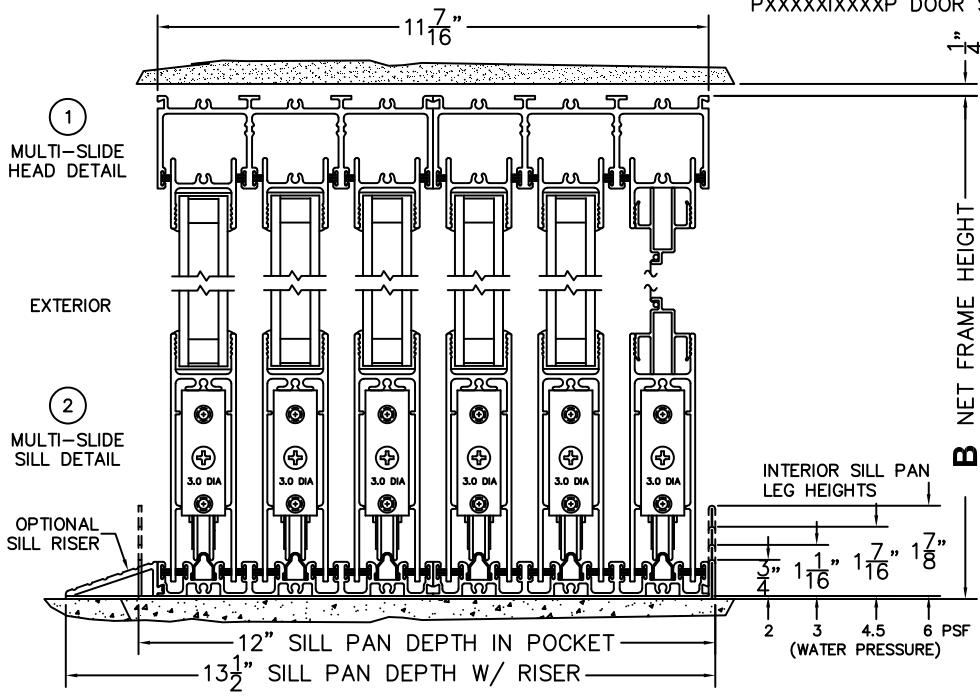

SILL PAN HEIGHT(INTERIOR LEG)
(3/4", 1-1/16", 1-7/16" OR 1-7/8")

CALCULATED VALUES (FLEETWOOD SUPPLIED)

D(POCKET WIDTH)

E(NET FRAME WIDTH)

F(POCKET WIDTH)

G(NET FRAME WIDTH)

NOTES:

(USE RULER TO SCALE DIMENSIONS IN INCHES)

SCALE: 1/4

FLEETWOOD
WINDOWS & DOORS
FleetwoodUSA.com

NORWOOD 3070EX M/S
90°PXXXXXIXXXXP STANDARD CONFIG.
WITH SCREENS

ORDER NO.:

ITEM NO.:

(USE RULER TO SCALE DIMENSIONS IN INCHES)

SCALE: 1/8

*CAUTION: WHEN CONSTRUCTING POCKET NOTE THAT DAYLIGHT WIDTH DOES NOT INCLUDE 1" SET BACK FOR POST INTERLOCKER.