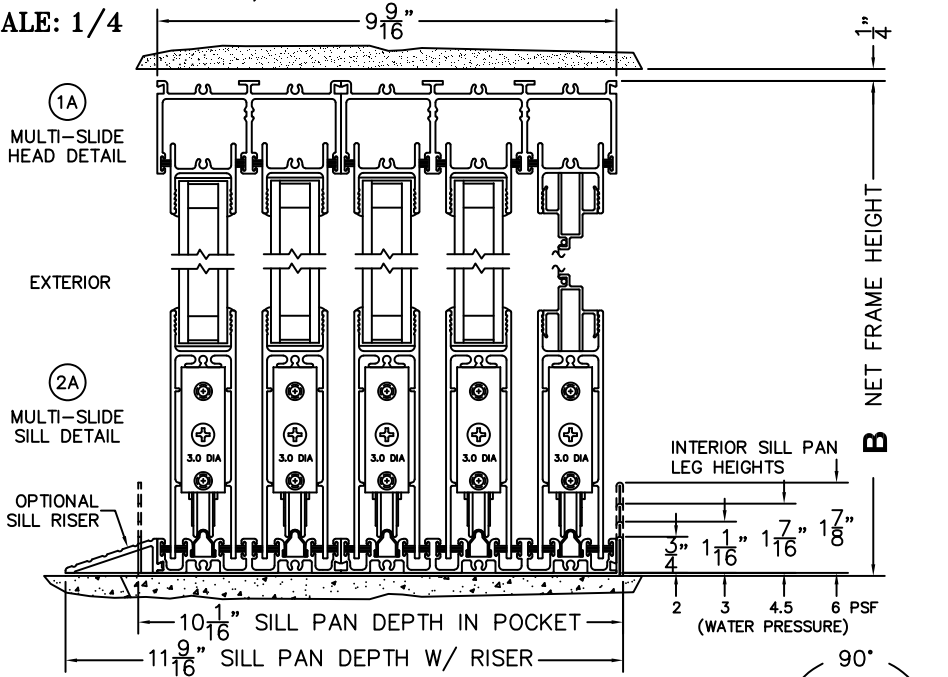

SILL PAN HEIGHT(INTERIOR LEG)
(3/4", 1-1/16", 1-7/16" OR 1-7/8")

CALCULATED VALUES (FLEETWOOD SUPPLIED)

D(POCKET WIDTH)

E(NET FRAME WIDTH)

F(POCKET WIDTH)

G(NET FRAME WIDTH)

NOTES:

(USE RULER TO SCALE DIMENSIONS IN INCHES)

SCALE: 1/4

FLEETWOOD
WINDOWS & DOORS
FleetwoodUSA.com

NORWOOD 3070EX M/S
90°PXXXXXIXXXXP STANDARD CONFIG.
WITH SCREENS

ORDER NO.:

ITEM NO.:

(USE RULER TO SCALE DIMENSIONS IN INCHES)

SCALE: 1/8

*CAUTION: WHEN CONSTRUCTING POCKET NOTE THAT DAYLIGHT WIDTH DOES NOT INCLUDE 1" SET BACK FOR POST INTERLOCKER.