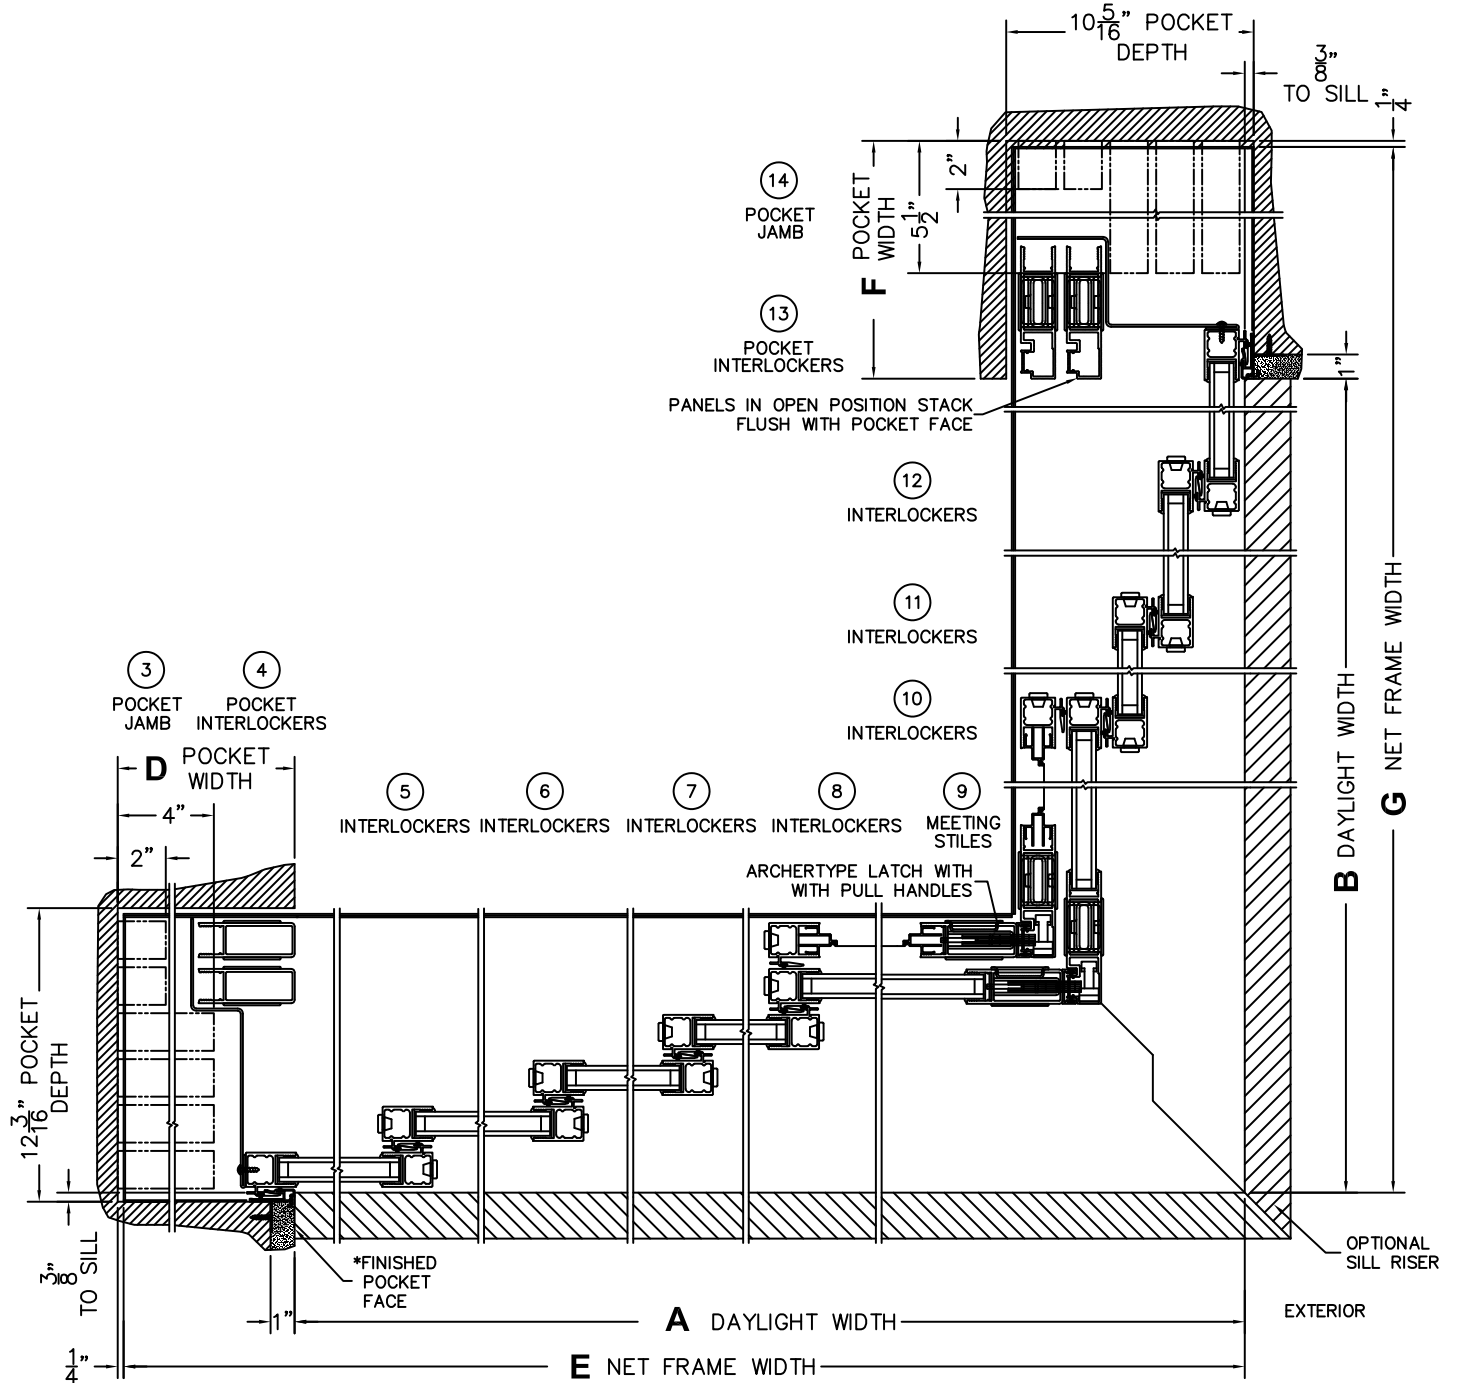

SILL PAN HEIGHT(INTERIOR LEG)
(3/4", 1-1/16", 1-7/16" OR 1-7/8")

CALCULATED VALUES (FLEETWOOD SUPPLIED)

D(POCKET WIDTH)

E(NET FRAME WIDTH)

F(POCKET WIDTH)

G(NET FRAME WIDTH)

NOTES:

(USE RULER TO SCALE DIMENSIONS IN INCHES)

SCALE: 1/4

FLEETWOOD
WINDOWS & DOORS
FleetwoodUSA.com

NORWOOD 3070EX M/S
90°PXXXXXIXXXXP STANDARD CONFIG.
WITH SCREENS

ORDER NO.:

ITEM NO.:

(USE RULER TO SCALE DIMENSIONS IN INCHES)

SCALE: 1/8

*CAUTION: WHEN CONSTRUCTING POCKET NOTE THAT DAYLIGHT WIDTH DOES NOT INCLUDE 1" SET BACK FOR POST INTERLOCKER.