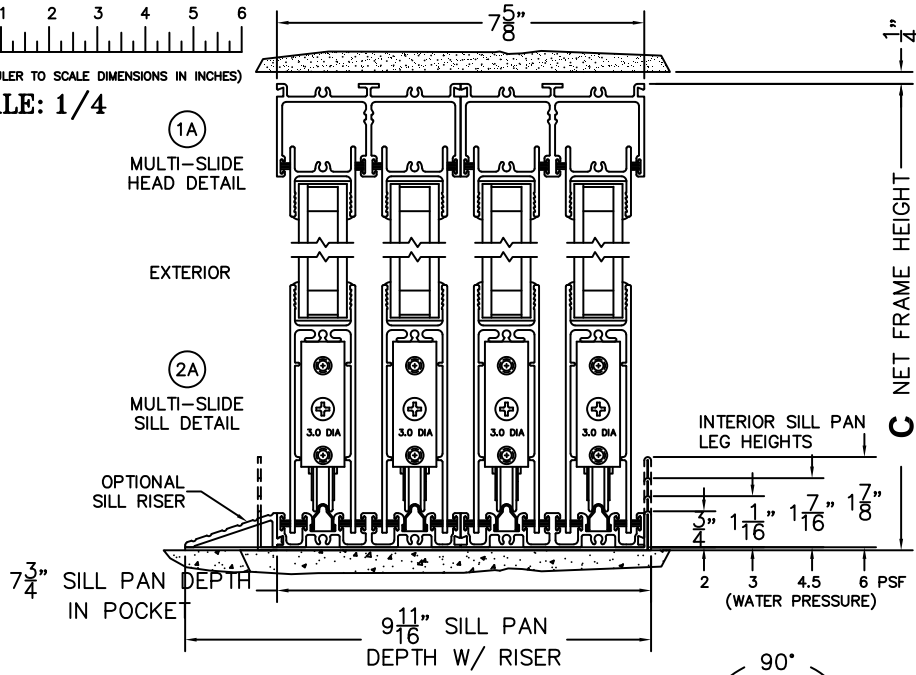

CALCULATED VALUES (FLEETWOOD SUPPLIED)

D (POCKET WIDTH)	
E (NET FRAME WIDTH)	
F (POCKET WIDTH)	
G (NET FRAME WIDTH)	

NOTES:

(USE RULER TO SCALE DIMENSIONS IN INCHES)

SCALE: 1/4

PXXXXXIXXXXP DOOR SHOWN

FLEETWOOD
WINDOWS & DOORS
FleetwoodUSA.com

NORWOOD 3070EX M/S
90°PXXXXXIXXXP STANDARD CONFIG.
NO SCREENS

ORDER NO.:

ITEM NO.:

(USE RULER TO SCALE DIMENSIONS IN INCHES)

SCALE: 1/8

*CAUTION: WHEN CONSTRUCTING POCKET NOTE THAT DAYLIGHT WIDTH DOES NOT INCLUDE 1" SET BACK FOR POST INTERLOCKER.

FLEETWOOD
WINDOWS & DOORS
FleetwoodUSA.com

NORWOOD 3070EX M/S
90°PXXXXXIXXXXP STANDARD CONFIG.
NO SCREENS

ORDER NO.:

ITEM NO.:

(USE RULER TO SCALE DIMENSIONS IN INCHES)

SCALE: 1/4