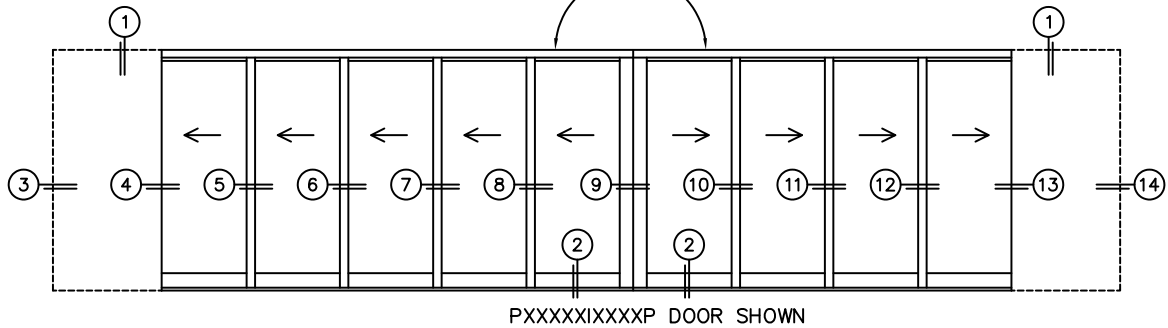

CALCULATED VALUES (FLEETWOOD SUPPLIED)

D (POCKET WIDTH)	
E (NET FRAME WIDTH)	
F (POCKET WIDTH)	
G (NET FRAME WIDTH)	

NOTES:

(USE RULER TO SCALE DIMENSIONS IN INCHES)

SCALE: 1/4

PXXXXXIXXXXP DOOR SHOWN

FLEETWOOD
WINDOWS & DOORS
FleetwoodUSA.com

NORWOOD 3070EX M/S
90°PXXXXXIXXXP STANDARD CONFIG.
NO SCREENS

ORDER NO.:

ITEM NO.:

(USE RULER TO SCALE DIMENSIONS IN INCHES)

SCALE: 1/8

*CAUTION: WHEN CONSTRUCTING POCKET NOTE THAT DAYLIGHT WIDTH DOES NOT INCLUDE 1" SET BACK FOR POST INTERLOCKER.