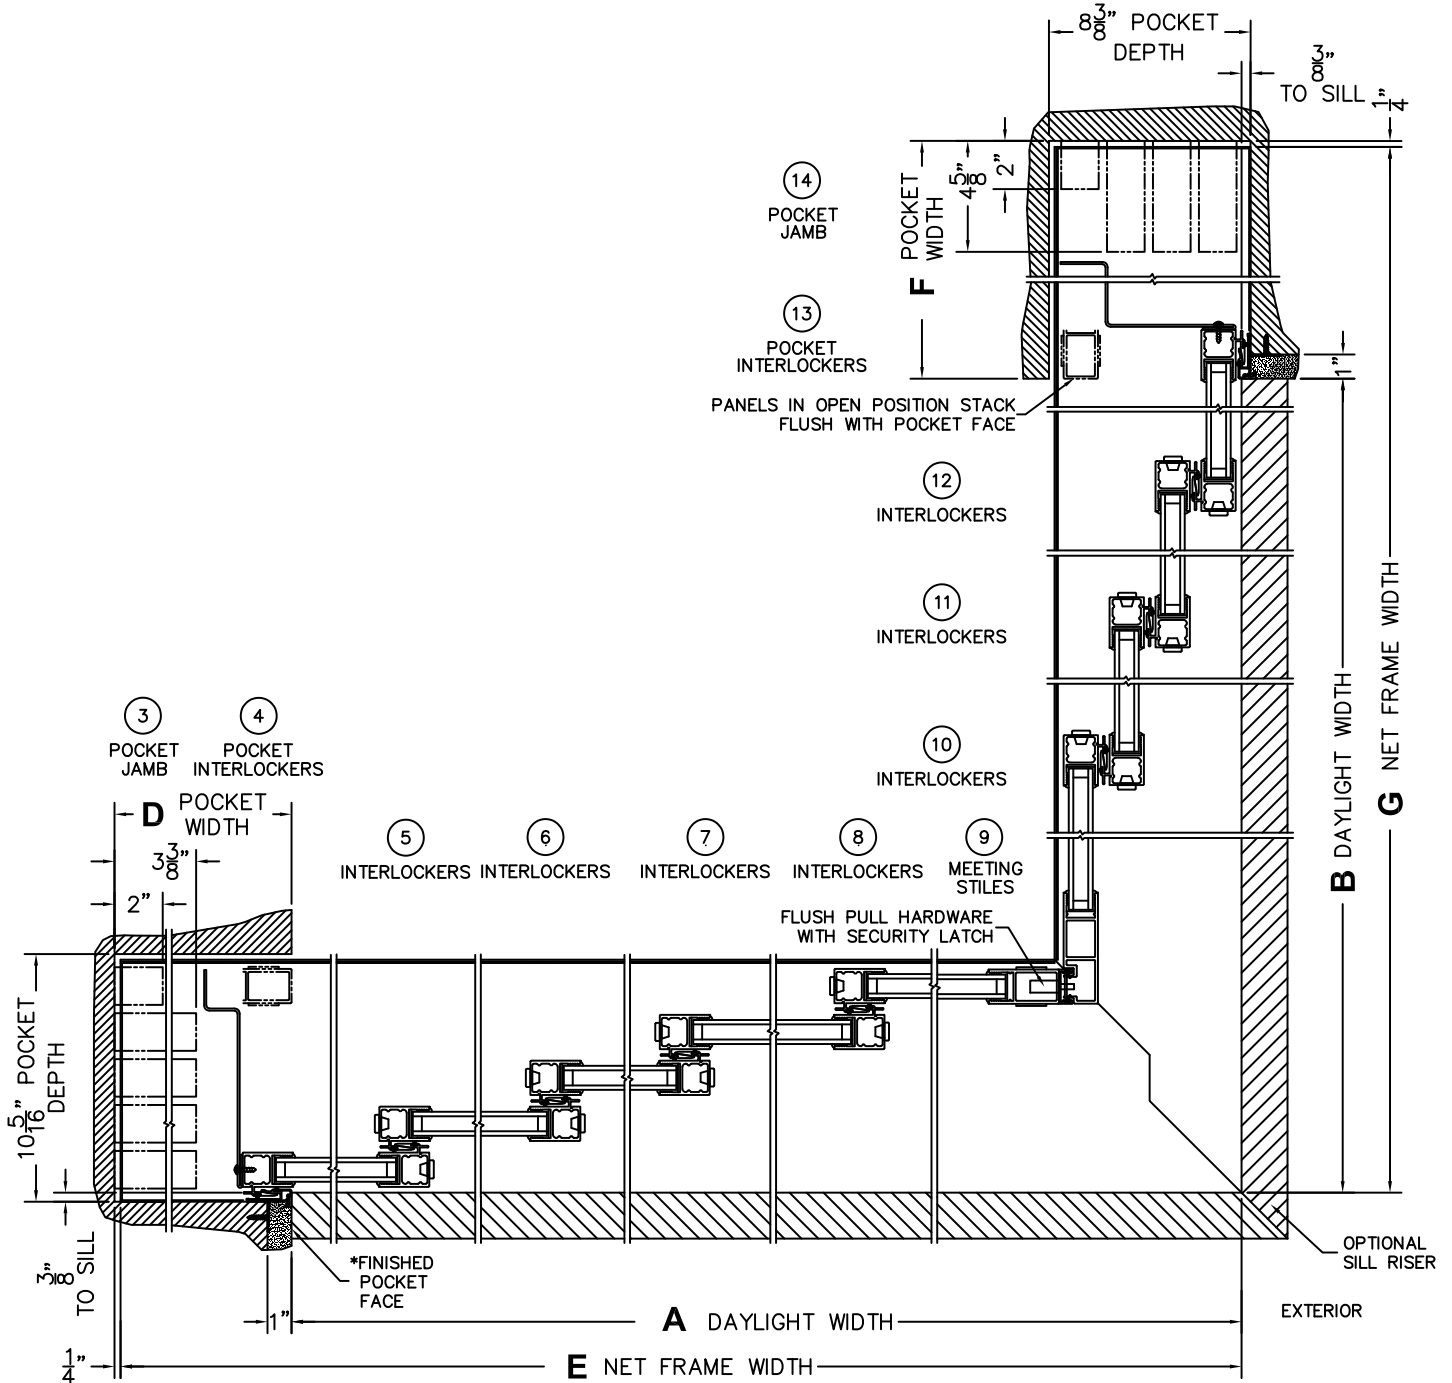

CALCULATED VALUES (FLEETWOOD SUPPLIED)

D (POCKET WIDTH)	
E (NET FRAME WIDTH)	
F (POCKET WIDTH)	
G (NET FRAME WIDTH)	

NOTES:

(USE RULER TO SCALE DIMENSIONS IN INCHES)

SCALE: 1/4

PXXXXXIXXXXP DOOR SHOWN

FLEETWOOD
WINDOWS & DOORS
FleetwoodUSA.com

NORWOOD 3070EX M/S
90°PXXXXXIXXXP STANDARD CONFIG.
NO SCREENS

ORDER NO.:

ITEM NO.:

(USE RULER TO SCALE DIMENSIONS IN INCHES)

SCALE: 1/8

*CAUTION: WHEN CONSTRUCTING POCKET NOTE THAT DAYLIGHT WIDTH DOES NOT INCLUDE 1" SET BACK FOR POST INTERLOCKER.

FLEETWOOD
WINDOWS & DOORS
FleetwoodUSA.com

NORWOOD 3070EX M/S
90°PXXXXXIXXXXP STANDARD CONFIG.
NO SCREENS

ORDER NO.:

ITEM NO.:

(USE RULER TO SCALE DIMENSIONS IN INCHES)

SCALE: 1/4