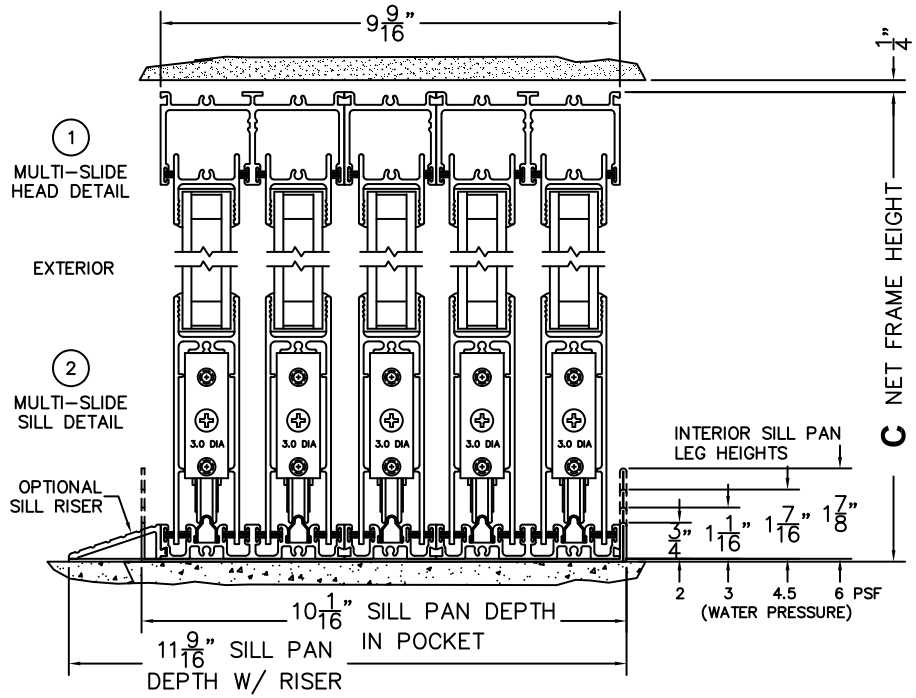

CALCULATED VALUES (FLEETWOOD SUPPLIED)

D (POCKET WIDTH)	
E (NET FRAME WIDTH)	
F (POCKET WIDTH)	
G (NET FRAME WIDTH)	

NOTES:

(USE RULER TO SCALE DIMENSIONS IN INCHES)

SCALE: 1/4

PXXXXXIXXXXP DOOR SHOWN

FLEETWOOD
WINDOWS & DOORS
FleetwoodUSA.com

NORWOOD 3070EX M/S
90°PXXXXXIXXXP STANDARD CONFIG.
NO SCREENS

ORDER NO.:

ITEM NO.:

(USE RULER TO SCALE DIMENSIONS IN INCHES)

SCALE: 1/8

*CAUTION: WHEN CONSTRUCTING POCKET NOTE THAT DAYLIGHT WIDTH DOES NOT INCLUDE 1" SET BACK FOR POST INTERLOCKER.