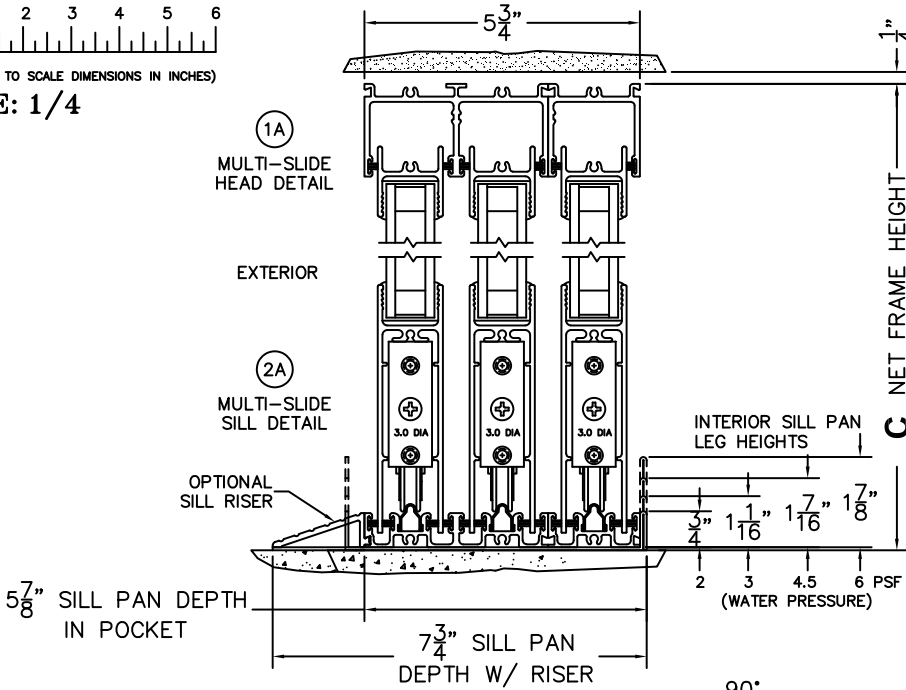

CALCULATED VALUES (FLEETWOOD SUPPLIED)

D (POCKET WIDTH)	
E (NET FRAME WTH)	
F (POCKET WIDTH)	
G (NET FRAME WTH)	

NOTES:

(USE RULER TO SCALE DIMENSIONS IN INCHES)

SCALE: 1/4

PXXXXIXXP DOOR SHOWN

FLEETWOOD
WINDOWS & DOORS
FleetwoodUSA.com

NORWOOD 3070EX M/S
90°PXXXXX-XXXP STANDARD CONFIG.
NO SCREENS

ORDER NO.:

ITEM NO.:

(USE RULER TO SCALE DIMENSIONS IN INCHES)

SCALE: 1/4