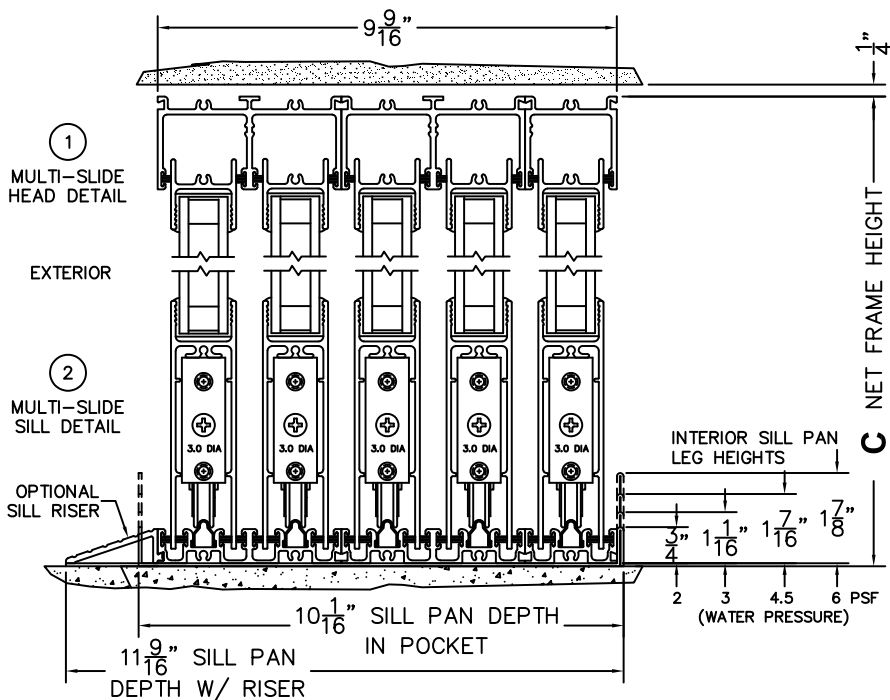

CALCULATED VALUES (FLEETWOOD SUPPLIED)

D (POCKET WIDTH)	
E (NET FRAME WTH)	
F (POCKET WIDTH)	
G (NET FRAME WTH)	

NOTES:

(USE RULER TO SCALE DIMENSIONS IN INCHES)

SCALE: 1/4

PXXXXIXXP DOOR SHOWN

FLEETWOOD
WINDOWS & DOORS
FleetwoodUSA.com

NORWOOD 3070EX M/S
90°PXXXXX-XXXP STANDARD CONFIG.
NO SCREENS

ORDER NO.:

ITEM NO.:

(USE RULER TO SCALE DIMENSIONS IN INCHES)

SCALE: 1/4