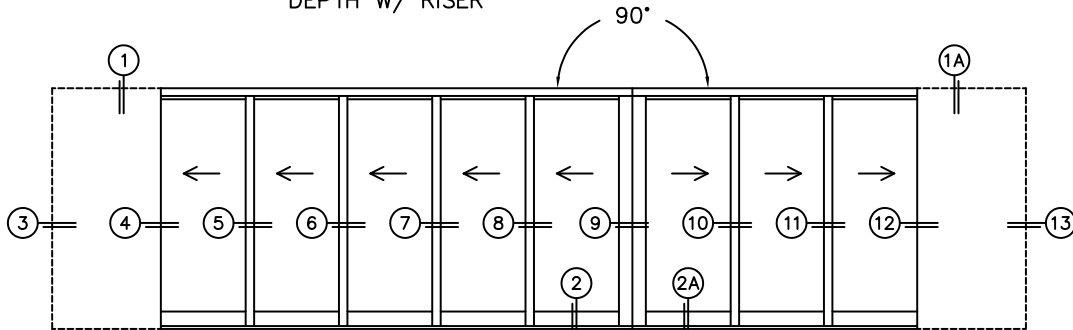

CALCULATED VALUES (FLEETWOOD SUPPLIED)

D (POCKET WIDTH)	
E (NET FRAME WTH)	
F (POCKET WIDTH)	
G (NET FRAME WTH)	

NOTES:

(USE RULER TO SCALE DIMENSIONS IN INCHES)

SCALE: 1/4

PXXXXIXXP DOOR SHOWN

FLEETWOOD
WINDOWS & DOORS
FleetwoodUSA.com

NORWOOD 3070EX M/S
90°PXXXXX-XXXP STANDARD CONFIG.
NO SCREENS

ORDER NO.:

ITEM NO.:

(USE RULER TO SCALE DIMENSIONS IN INCHES)

SCALE: 1/4