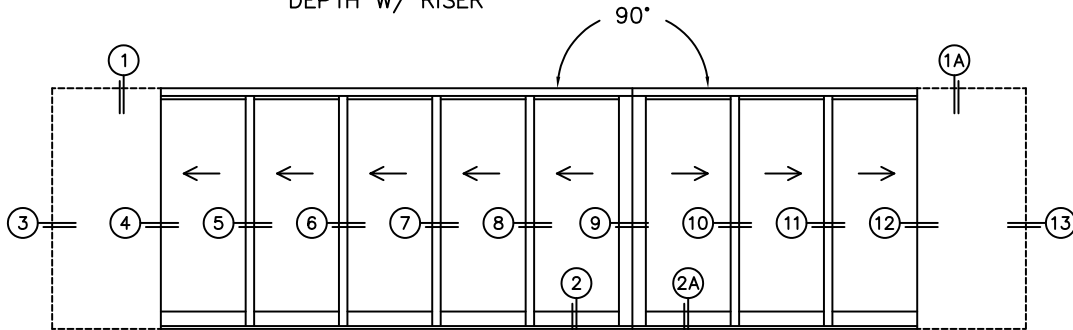

CALCULATED VALUES (FLEETWOOD SUPPLIED)

D (POCKET WIDTH)	
E (NET FRAME WIDTH)	
F (POCKET WIDTH)	
G (NET FRAME WIDTH)	

NOTES:

(USE RULER TO SCALE DIMENSIONS IN INCHES)

SCALE: 1/4

PXXXXXIXXP DOOR SHOWN

FLEETWOOD
WINDOWS & DOORS
FleetwoodUSA.com

NORWOOD 3070EX M/S
90°PXXXXXIXXP STANDARD CONFIGURATION
NO SCREENS

ORDER NO.:

ITEM NO.:

(USE RULER TO SCALE DIMENSIONS IN INCHES)

SCALE: 1/8

*CAUTION: WHEN CONSTRUCTING POCKET NOTE THAT DAYLIGHT WIDTH DOES NOT INCLUDE 1" SET BACK FOR POST INTERLOCKER.

FLEETWOOD
WINDOWS & DOORS
FleetwoodUSA.com

NORWOOD 3070EX M/S
90°PXXXXX-XXXP STANDARD CONFIG.
NO SCREENS

ORDER NO.:

ITEM NO.:

(USE RULER TO SCALE DIMENSIONS IN INCHES)

SCALE: 1/4