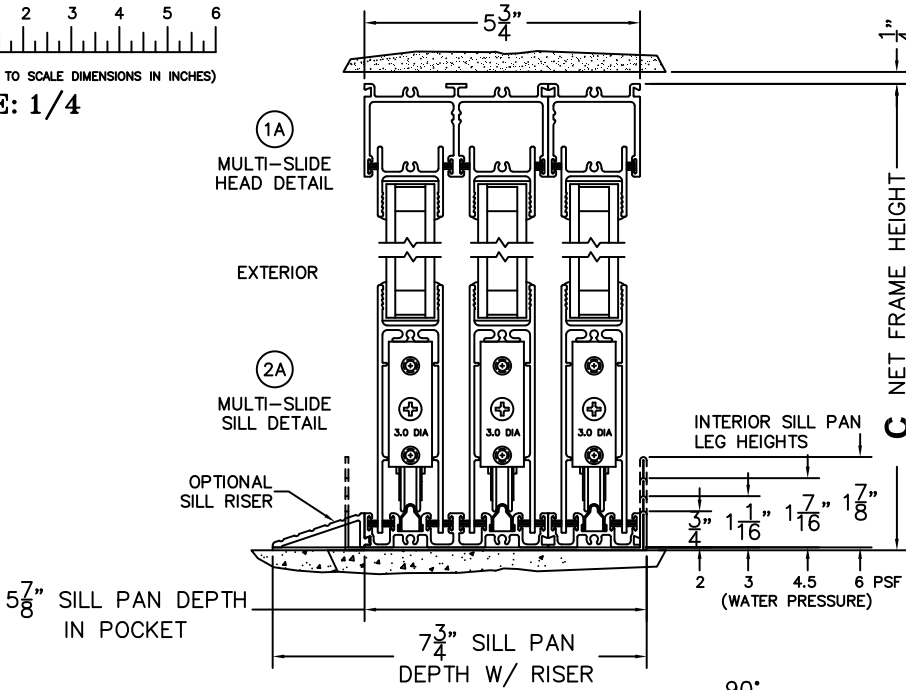

CALCULATED VALUES (FLEETWOOD SUPPLIED)

D (POCKET WIDTH)	
E (NET FRAME WIDTH)	
F (POCKET WIDTH)	
G (NET FRAME WIDTH)	

NOTES:

(USE RULER TO SCALE DIMENSIONS IN INCHES)

SCALE: 1/4

PXXXXXIXXP DOOR SHOWN

FLEETWOOD
WINDOWS & DOORS
FleetwoodUSA.com

NORWOOD 3070EX M/S
90°PXXXXXIXXP STANDARD CONFIGURATION
NO SCREENS

ORDER NO.:

ITEM NO.:

(USE RULER TO SCALE DIMENSIONS IN INCHES)

SCALE: 1/8

*CAUTION: WHEN CONSTRUCTING POCKET NOTE THAT DAYLIGHT WIDTH DOES NOT INCLUDE 1" SET BACK FOR POST INTERLOCKER.