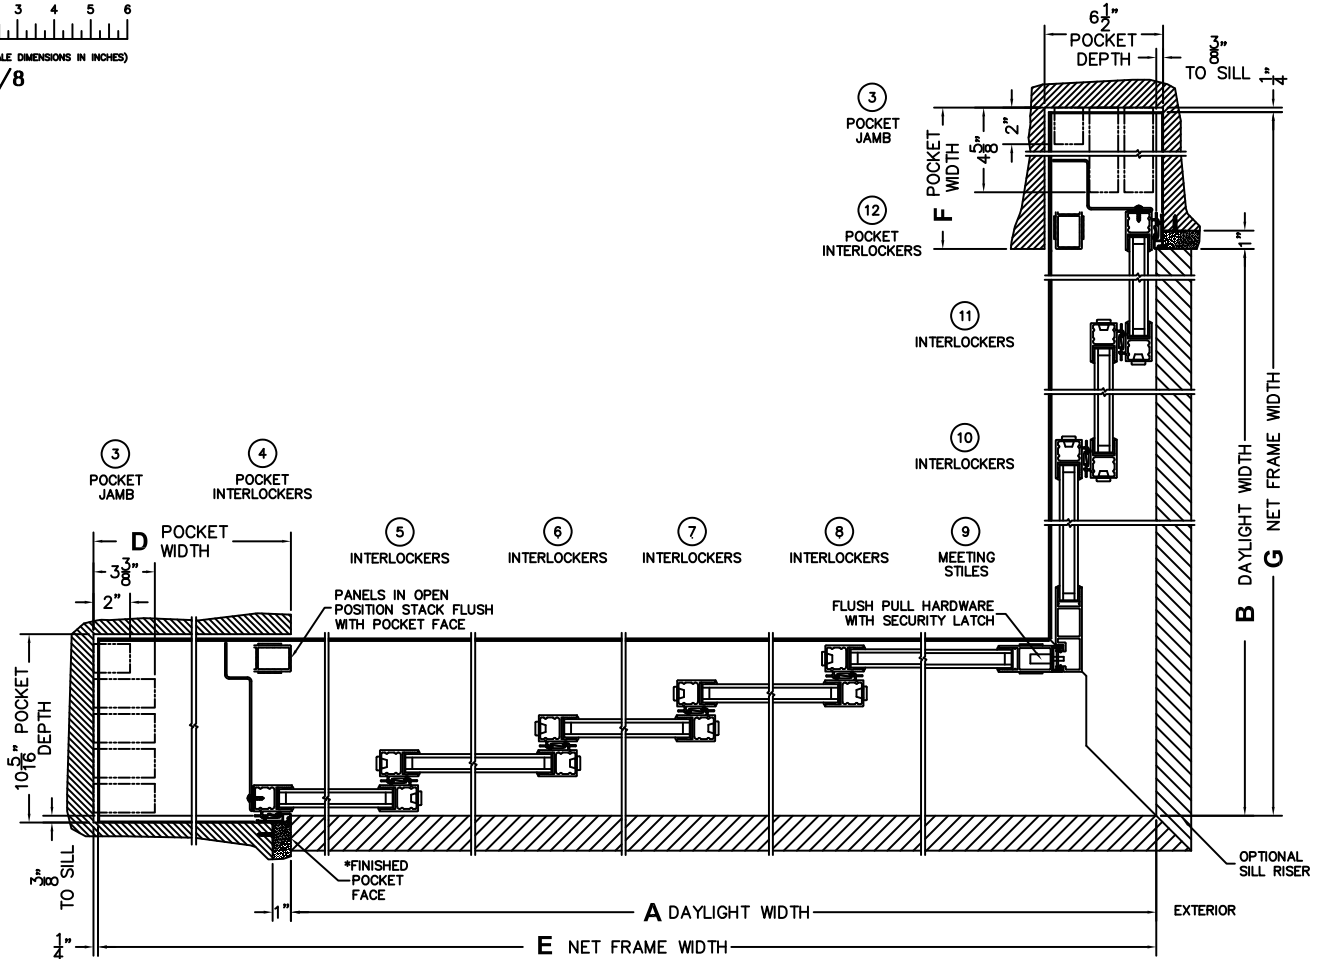

NORWOOD 3070EX M/S
90°PXXXXXIXXP STANDARD CONFIGURATION
NO SCREENS

ORDER NO.:

ITEM NO.:

(USE RULER TO SCALE DIMENSIONS IN INCHES)

SCALE: 1/8

*CAUTION: WHEN CONSTRUCTING POCKET NOTE THAT DAYLIGHT WIDTH DOES NOT INCLUDE 1" SET BACK FOR POST INTERLOCKER.

FLEETWOOD
WINDOWS & DOORS
FleetwoodUSA.com

NORWOOD 3070EX M/S
90°PXXXXX-XXXP STANDARD CONFIG.
NO SCREENS

ORDER NO.:

ITEM NO.:

(USE RULER TO SCALE DIMENSIONS IN INCHES)

SCALE: 1/4