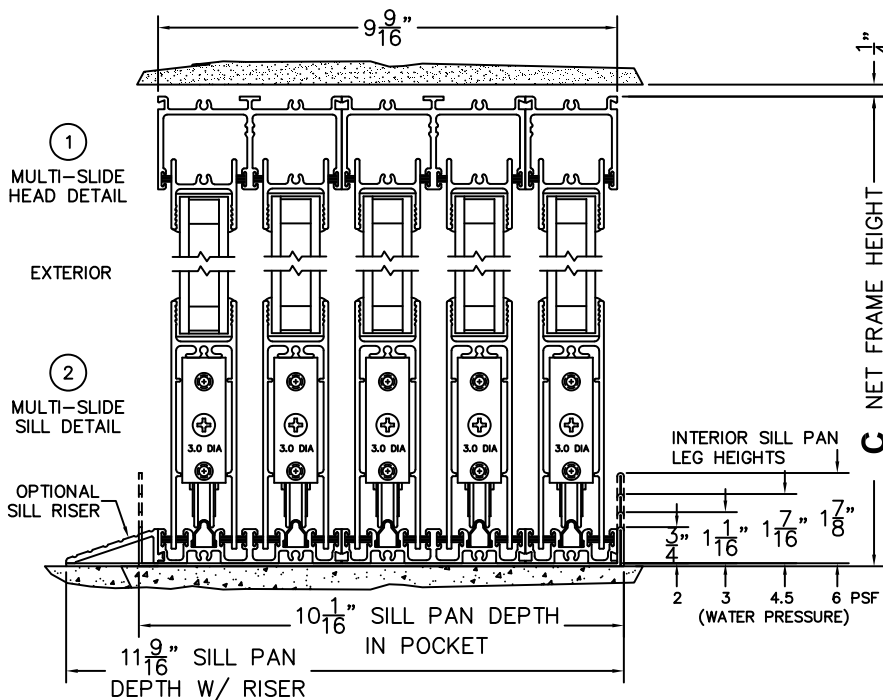

CALCULATED VALUES (FLEETWOOD SUPPLIED)

D (POCKET WIDTH)	
E (NET FRAME WIDTH)	
F (POCKET WIDTH)	
G (NET FRAME WIDTH)	

NOTES:

(USE RULER TO SCALE DIMENSIONS IN INCHES)

SCALE: 1/4

PXXXXXIXXP DOOR SHOWN

FLEETWOOD
WINDOWS & DOORS
FleetwoodUSA.com

NORWOOD 3070EX M/S
90°PXXXXXIXXP STANDARD CONFIGURATION
NO SCREENS

ORDER NO.:

ITEM NO.:

(USE RULER TO SCALE DIMENSIONS IN INCHES)

SCALE: 1/8

*CAUTION: WHEN CONSTRUCTING POCKET NOTE THAT DAYLIGHT WIDTH DOES NOT INCLUDE 1" SET BACK FOR POST INTERLOCKER.