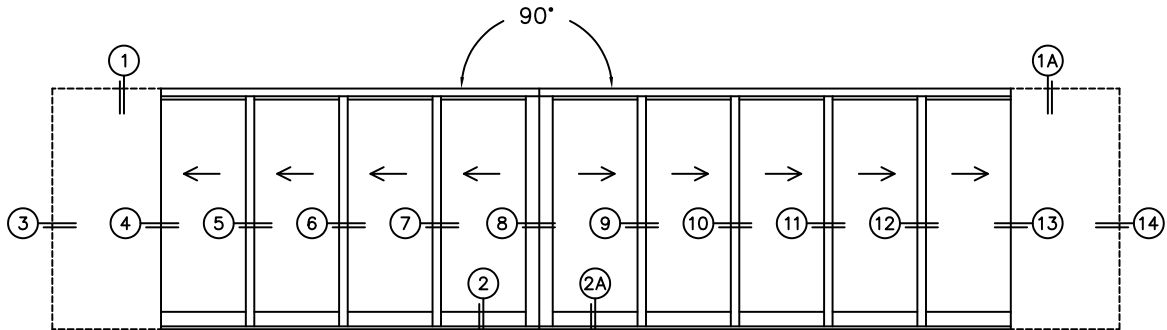

CALCULATED VALUES (FLEETWOOD SUPPLIED)

D (POCKET WIDTH)	
E (NET FRAME WIDTH)	
F (POCKET WIDTH)	
G (NET FRAME WIDTH)	

NOTES:

(USE RULER TO SCALE DIMENSIONS IN INCHES)

SCALE: 1/4

PXXXXIXXXXXP DOOR SHOWN

FLEETWOOD
WINDOWS & DOORS
FleetwoodUSA.com

NORWOOD 3070EX M/S
90°PXXXXIXXXXXP STANDARD CONFIG.
NO SCREENS

ORDER NO.:

ITEM NO.:

(USE RULER TO SCALE DIMENSIONS IN INCHES)

SCALE: 1/8

*CAUTION: WHEN CONSTRUCTING POCKET NOTE THAT DAYLIGHT WIDTH DOES NOT INCLUDE 1" SET BACK FOR POST INTERLOCKER.

FLEETWOOD
WINDOWS & DOORS
FleetwoodUSA.com

NORWOOD 3070EX M/S
90°PXXXXIXXXXXP STANDARD CONFIG.
NO SCREENS

ORDER NO.:

ITEM NO.:

(USE RULER TO SCALE DIMENSIONS IN INCHES)

SCALE: 1/4