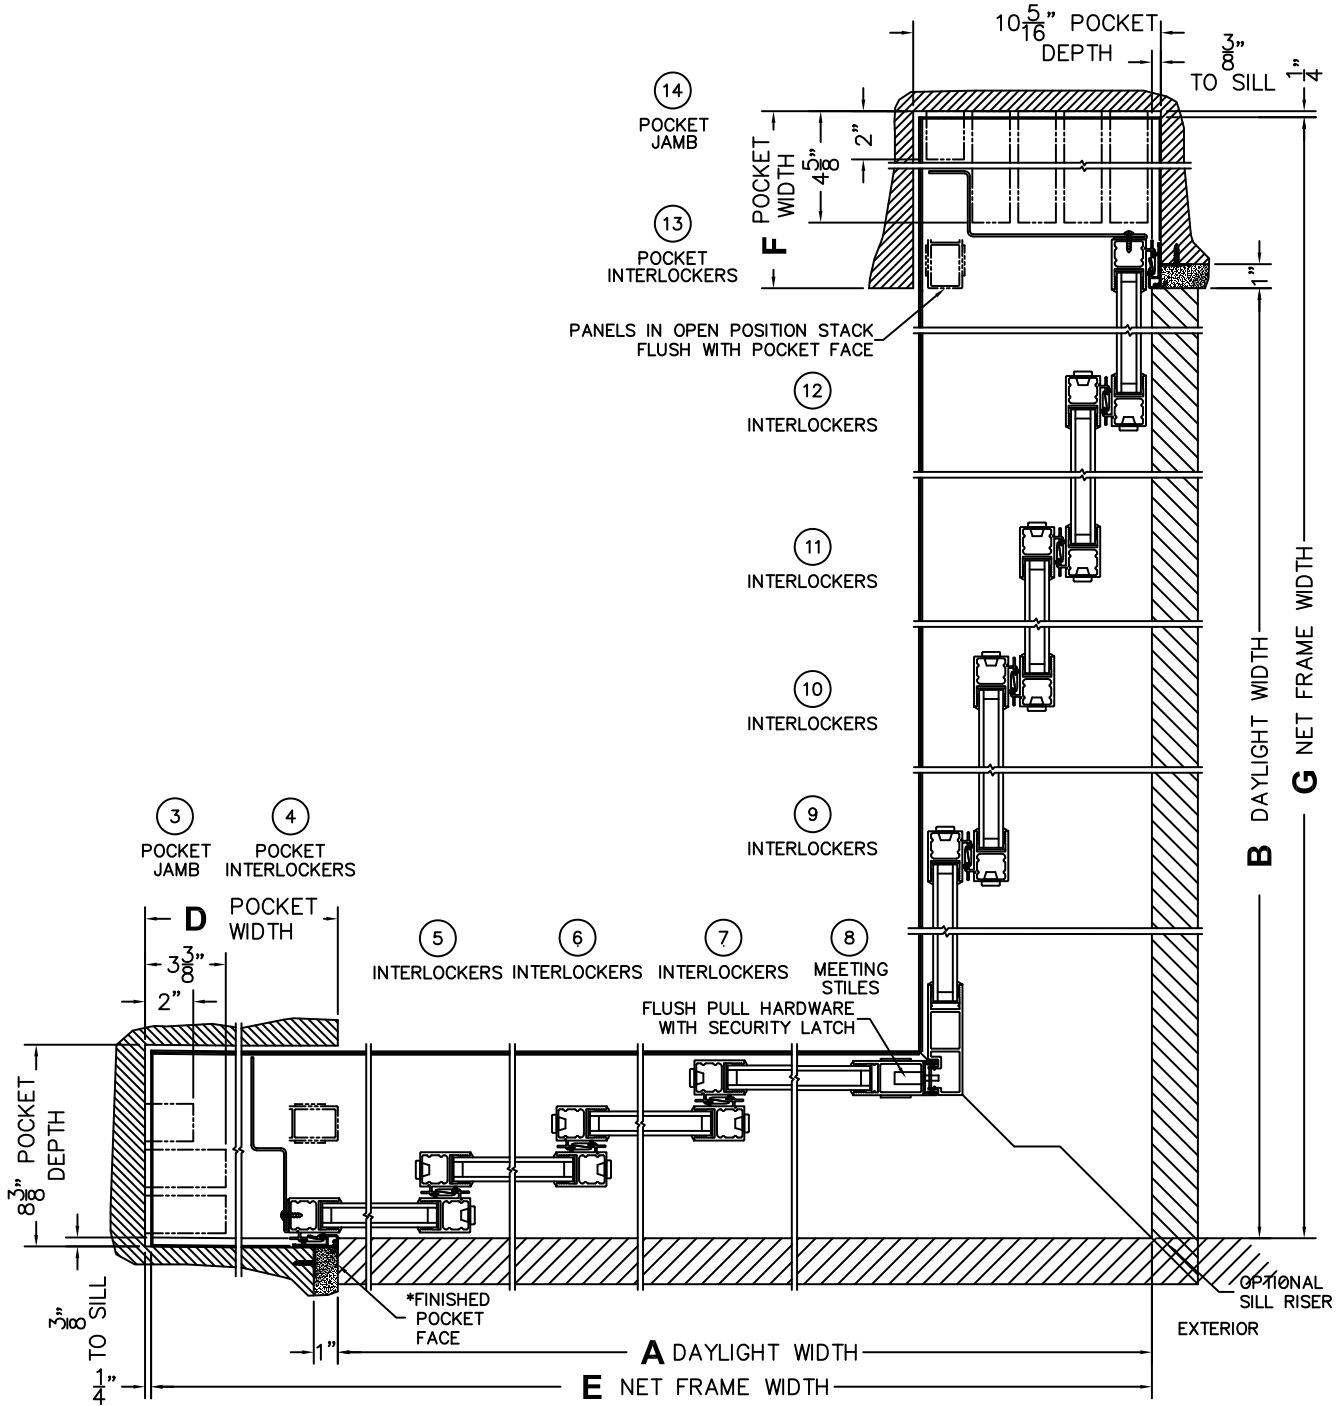

CALCULATED VALUES (FLEETWOOD SUPPLIED)

D (POCKET WIDTH)	
E (NET FRAME WIDTH)	
F (POCKET WIDTH)	
G (NET FRAME WIDTH)	

NOTES:

(USE RULER TO SCALE DIMENSIONS IN INCHES)

SCALE: 1/4

PXXXXIXXXXXP DOOR SHOWN

FLEETWOOD
WINDOWS & DOORS
FleetwoodUSA.com

NORWOOD 3070EX M/S
90°PXXXXIXXXXXP STANDARD CONFIG.
NO SCREENS

ORDER NO.:

ITEM NO.:

(USE RULER TO SCALE DIMENSIONS IN INCHES)

SCALE: 1/8

*CAUTION: WHEN CONSTRUCTING POCKET NOTE THAT DAYLIGHT WIDTH DOES NOT INCLUDE 1" SET BACK FOR POST INTERLOCKER.

FLEETWOOD
WINDOWS & DOORS
FleetwoodUSA.com

NORWOOD 3070EX M/S
90°PXXXXIXXXXXP STANDARD CONFIG.
NO SCREENS

ORDER NO.:

ITEM NO.:

(USE RULER TO SCALE DIMENSIONS IN INCHES)

SCALE: 1/4