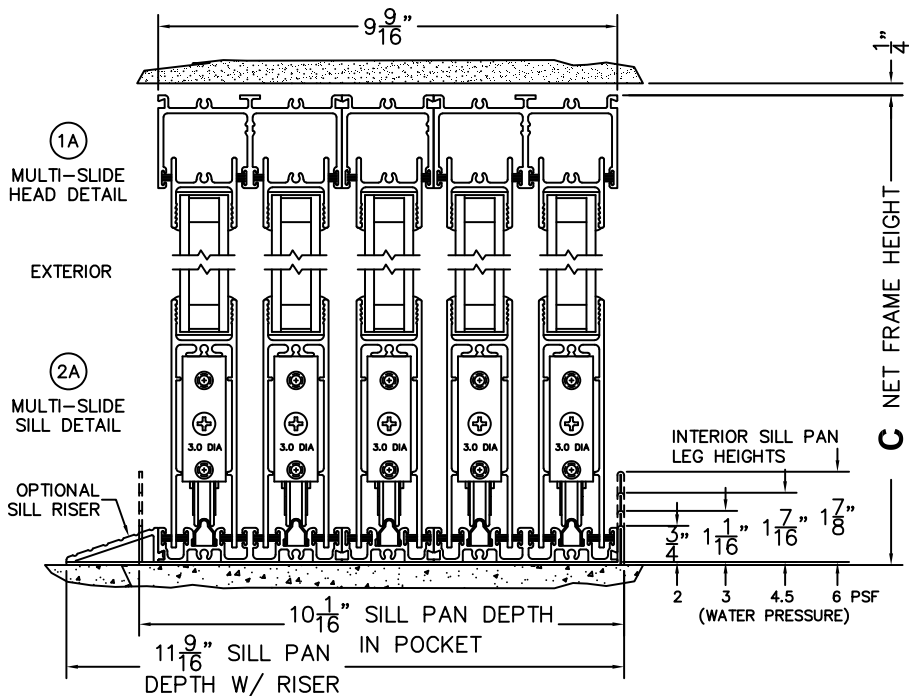

CALCULATED VALUES (FLEETWOOD SUPPLIED)

D (POCKET WIDTH)	
E (NET FRAME WIDTH)	
F (POCKET WIDTH)	
G (NET FRAME WIDTH)	

NOTES:

(USE RULER TO SCALE DIMENSIONS IN INCHES)

SCALE: 1/4

PXXXXIXXXXXP DOOR SHOWN

FLEETWOOD
WINDOWS & DOORS
FleetwoodUSA.com

NORWOOD 3070EX M/S
90°PXXXXIXXXXXP STANDARD CONFIG.
NO SCREENS

ORDER NO.:

ITEM NO.:

(USE RULER TO SCALE DIMENSIONS IN INCHES)

SCALE: 1/8

*CAUTION: WHEN CONSTRUCTING POCKET NOTE THAT DAYLIGHT WIDTH DOES NOT INCLUDE 1" SET BACK FOR POST INTERLOCKER.