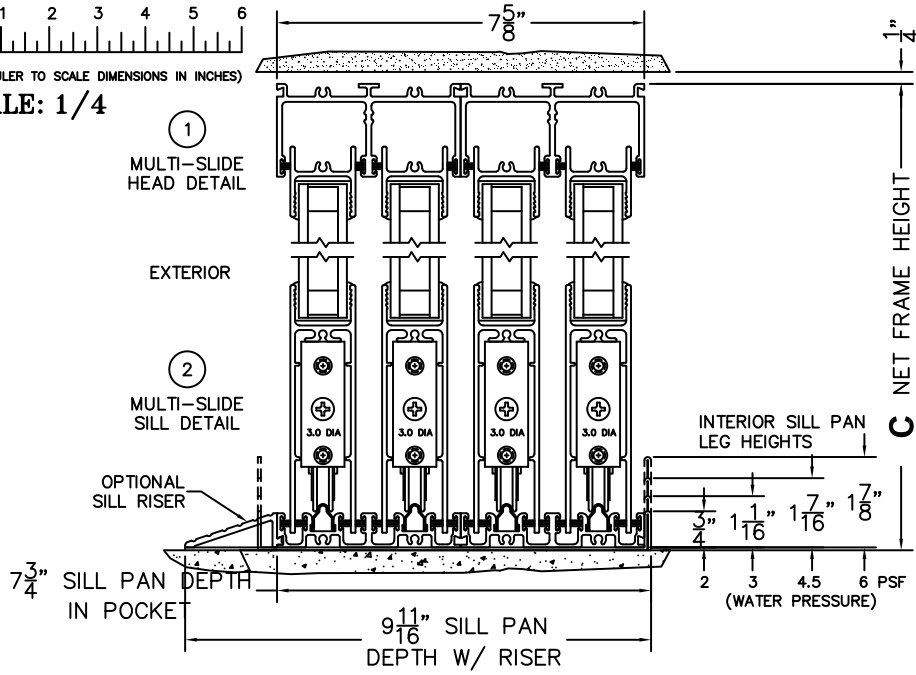

CALCULATED VALUES (FLEETWOOD SUPPLIED)

D (POCKET WIDTH)	
E (NET FRAME WIDTH)	
F (POCKET WIDTH)	
G (NET FRAME WIDTH)	

NOTES:

(USE RULER TO SCALE DIMENSIONS IN INCHES)

SCALE: 1/4

PXXXXIXXXXXP DOOR SHOWN

FLEETWOOD
WINDOWS & DOORS
FleetwoodUSA.com

NORWOOD 3070EX M/S
90°PXXXXIXXXXXP STANDARD CONFIG.
NO SCREENS

ORDER NO.:

ITEM NO.:

(USE RULER TO SCALE DIMENSIONS IN INCHES)

SCALE: 1/8

*CAUTION: WHEN CONSTRUCTING POCKET NOTE THAT DAYLIGHT WIDTH DOES NOT INCLUDE 1" SET BACK FOR POST INTERLOCKER.

FLEETWOOD
WINDOWS & DOORS
FleetwoodUSA.com

NORWOOD 3070EX M/S
90°PXXXXIXXXXXP STANDARD CONFIG.
NO SCREENS

ORDER NO.:

ITEM NO.:

(USE RULER TO SCALE DIMENSIONS IN INCHES)

SCALE: 1/4