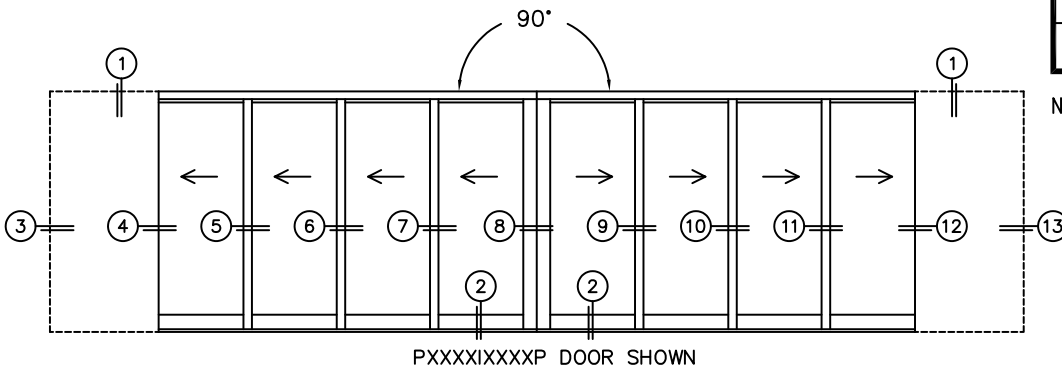

SILL PAN HEIGHT(INTERIOR LEG)
(3/4", 1-1/16", 1-7/16" OR 1-7/8")

CALCULATED VALUES (FLEETWOOD SUPPLIED)

D(POCKET WIDTH)

E(NET FRAME WIDTH)

F(POCKET WIDTH)

G(NET FRAME WIDTH)

(USE RULER TO SCALE DIMENSIONS IN INCHES)

SCALE: 1/4"

NOTES:

FLEETWOOD
WINDOWS & DOORS
FleetwoodUSA.com

NORWOOD 3070EX M/S
90°PXXXX-XXXXP STANDARD CONFIG.
WITH SCREENS

ORDER NO.:

ITEM NO.:

(USE RULER TO SCALE DIMENSIONS IN INCHES)

SCALE: 1/8

*CAUTION: WHEN CONSTRUCTING POCKET NOTE THAT DAYLIGHT WIDTH DOES NOT INCLUDE 1" SET BACK FOR POST INTERLOCKER.

FLEETWOOD
WINDOWS & DOORS
FleetwoodUSA.com

NORWOOD 3070EX M/S
90°PXXX-XXXXP STANDARD CONFIG.
WITH SCREENS

ORDER NO.:

ITEM NO.:

(USE RULER TO SCALE DIMENSIONS IN INCHES)

SCALE: 1/4