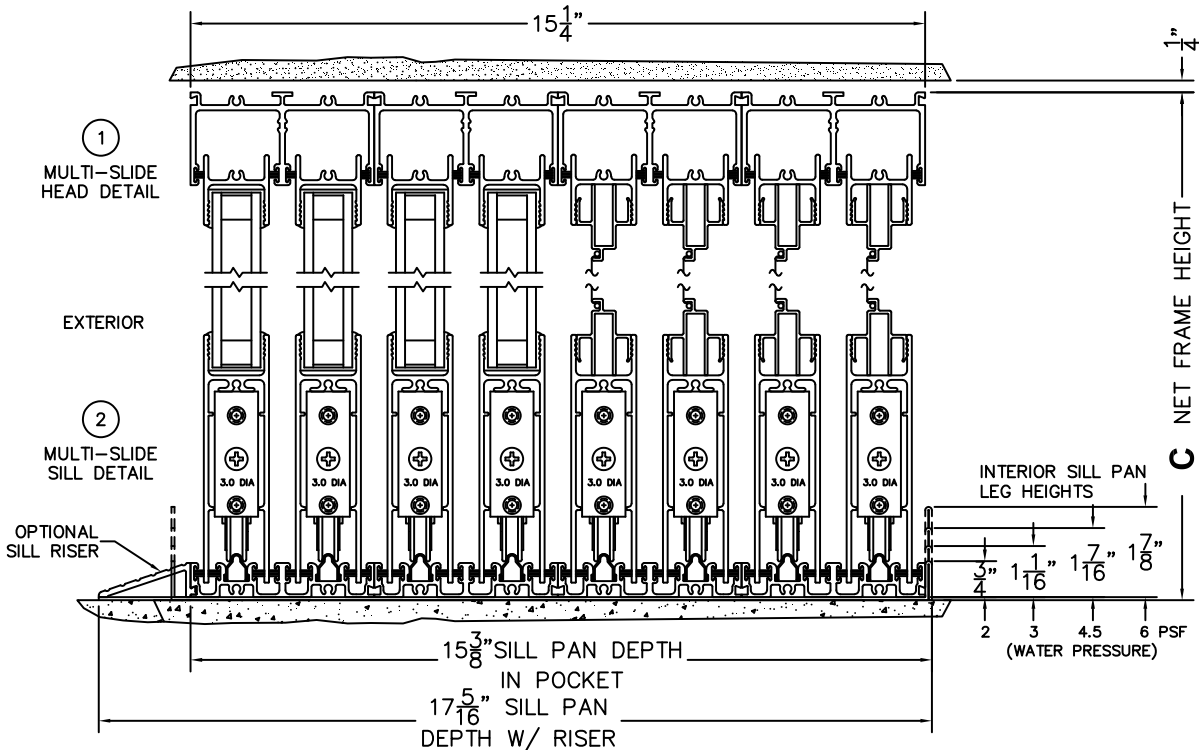

SILL PAN HEIGHT(INTERIOR LEG)
(3/4", 1-1/16", 1-7/16" OR 1-7/8")

CALCULATED VALUES (FLEETWOOD SUPPLIED)

D(POCKET WIDTH)

E(NET FRAME WIDTH)

F(POCKET WIDTH)

G(NET FRAME WIDTH)

(USE RULER TO SCALE DIMENSIONS IN INCHES)

SCALE: 1/4"

NOTES:

FLEETWOOD
WINDOWS & DOORS
FleetwoodUSA.com

NORWOOD 3070EX M/S
90°PXXXX-XXXXP STANDARD CONFIG.
WITH SCREENS

ORDER NO.:

ITEM NO.:

(USE RULER TO SCALE DIMENSIONS IN INCHES)

SCALE: 1/8

ORDER NO.:

ITEM NO.:

(USE RULER TO SCALE DIMENSIONS IN INCHES)

SCALE: 1/4