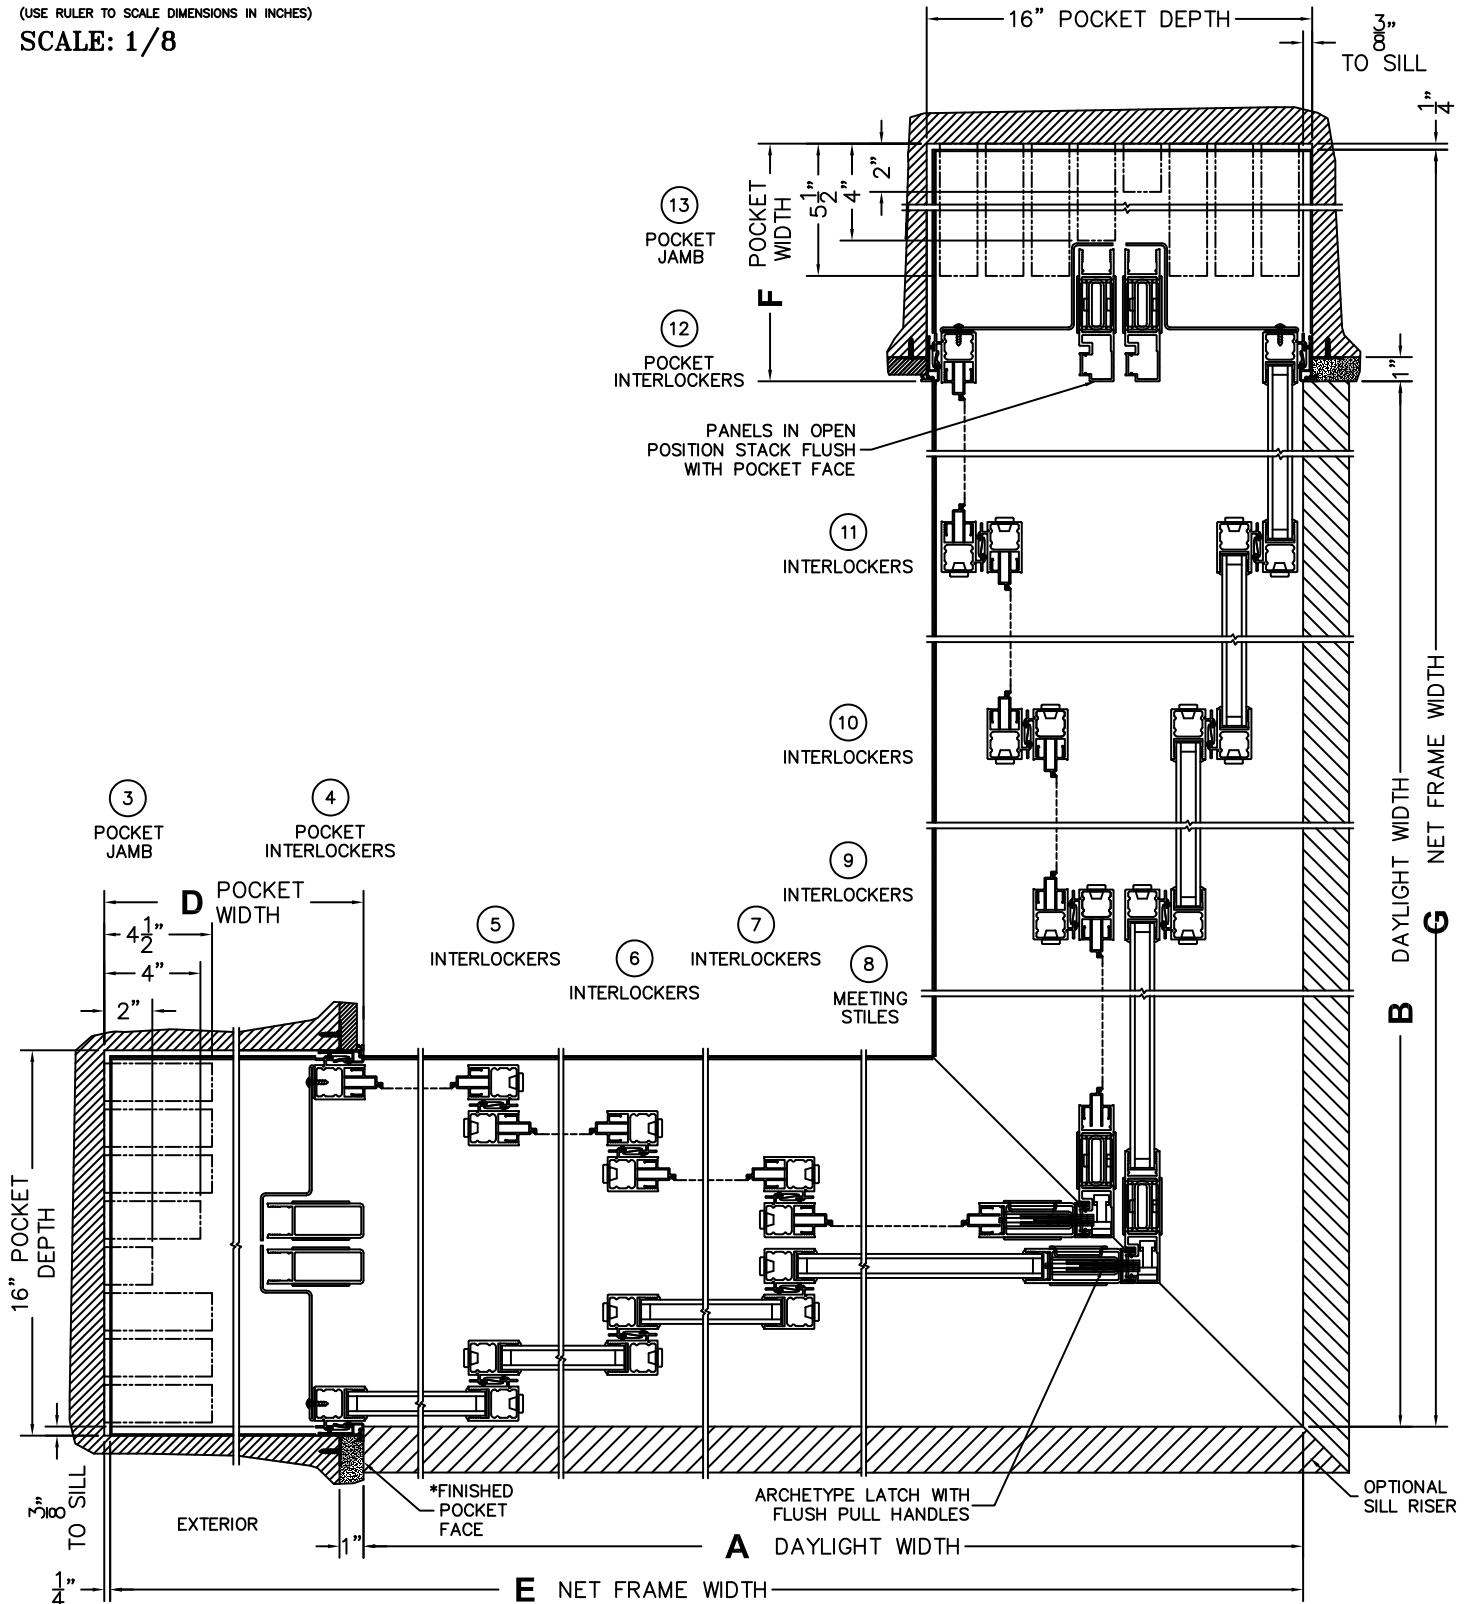

SILL PAN HEIGHT(INTERIOR LEG)
(3/4", 1-1/16", 1-7/16" OR 1-7/8")

CALCULATED VALUES (FLEETWOOD SUPPLIED)

D(POCKET WIDTH)

E(NET FRAME WIDTH)

F(POCKET WIDTH)

G(NET FRAME WIDTH)

(USE RULER TO SCALE DIMENSIONS IN INCHES)

SCALE: 1/4"

NOTES:

FLEETWOOD
WINDOWS & DOORS
FleetwoodUSA.com

NORWOOD 3070EX M/S
90°PXXXX-XXXXP STANDARD CONFIG.
WITH SCREENS

ORDER NO.:

ITEM NO.:

(USE RULER TO SCALE DIMENSIONS IN INCHES)

SCALE: 1/8

*CAUTION: WHEN CONSTRUCTING POCKET NOTE THAT DAYLIGHT WIDTH DOES NOT INCLUDE 1" SET BACK FOR POST INTERLOCKER.

FLEETWOOD
WINDOWS & DOORS
FleetwoodUSA.com

NORWOOD 3070EX M/S
90°PXXX-XXXXP STANDARD CONFIG.
WITH SCREENS

ORDER NO.:

ITEM NO.:

(USE RULER TO SCALE DIMENSIONS IN INCHES)

SCALE: 1/4