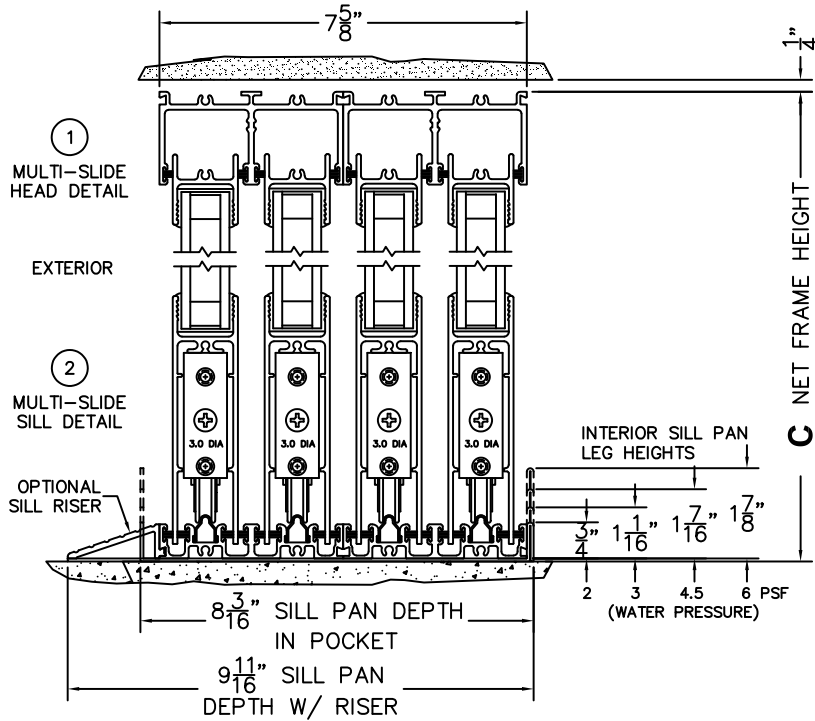

FLEETWOOD
WINDOWS & DOORS
FleetwoodUSA.com

NORWOOD 3070EX M/S
90°PXXXXIXXXXP STANDARD CONFIG.
NO SCREENS

ORDER NO.:

ITEM NO.:

REQUIRED DEALER INFO.

A(DAYLIGHT WIDTH)

B(DAYLIGHT WIDTH)

C(NET FRAME HEIGHT)

SILL PAN HEIGHT(INTERIOR LEG)
(3/4", 1-1/16", 1-7/16" OR 1-7/8")

CALCULATED VALUES (FLEETWOOD SUPPLIED)

D(POCKET WIDTH)

E(NET FRAME WIDTH)

F(POCKET WIDTH)

G(NET FRAME WIDTH)

NOTES:

(USE RULER TO SCALE DIMENSIONS IN INCHES)

SCALE: 1/4

PXXXXIXXXXP DOOR SHOWN