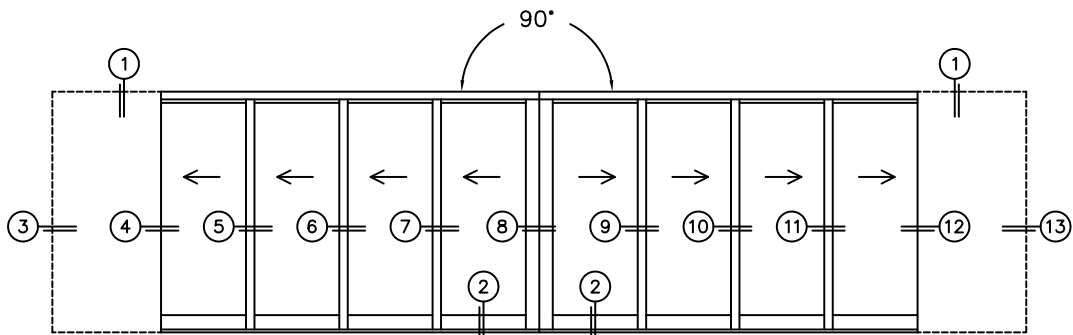

SILL PAN HEIGHT(INTERIOR LEG)
(3/4", 1-1/16", 1-7/16" OR 1-7/8")

CALCULATED VALUES (FLEETWOOD SUPPLIED)

D(POCKET WIDTH)

E(NET FRAME WIDTH)

F(POCKET WIDTH)

G(NET FRAME WIDTH)

NOTES:

(USE RULER TO SCALE DIMENSIONS IN INCHES)

SCALE: 1/4

PXXXXIXXXXP DOOR SHOWN

FLEETWOOD
WINDOWS & DOORS
FleetwoodUSA.com

NORWOOD 3070EX M/S
90°PXXXXIXXXXP STANDARD CONFIG.
NO SCREENS

ORDER NO.:

ITEM NO.:

(USE RULER TO SCALE DIMENSIONS IN INCHES)

SCALE: 1/8

*CAUTION: WHEN CONSTRUCTING POCKET NOTE THAT DAYLIGHT WIDTH DOES NOT INCLUDE 1" SET BACK FOR POST INTERLOCKER.

FLEETWOOD
WINDOWS & DOORS
FleetwoodUSA.com

NORWOOD 3070EX M/S
90°PXXXXIXXXXP STANDARD CONFIG.
NO SCREENS

ORDER NO.:

ITEM NO.:

(USE RULER TO SCALE DIMENSIONS IN INCHES)

SCALE: 1/4