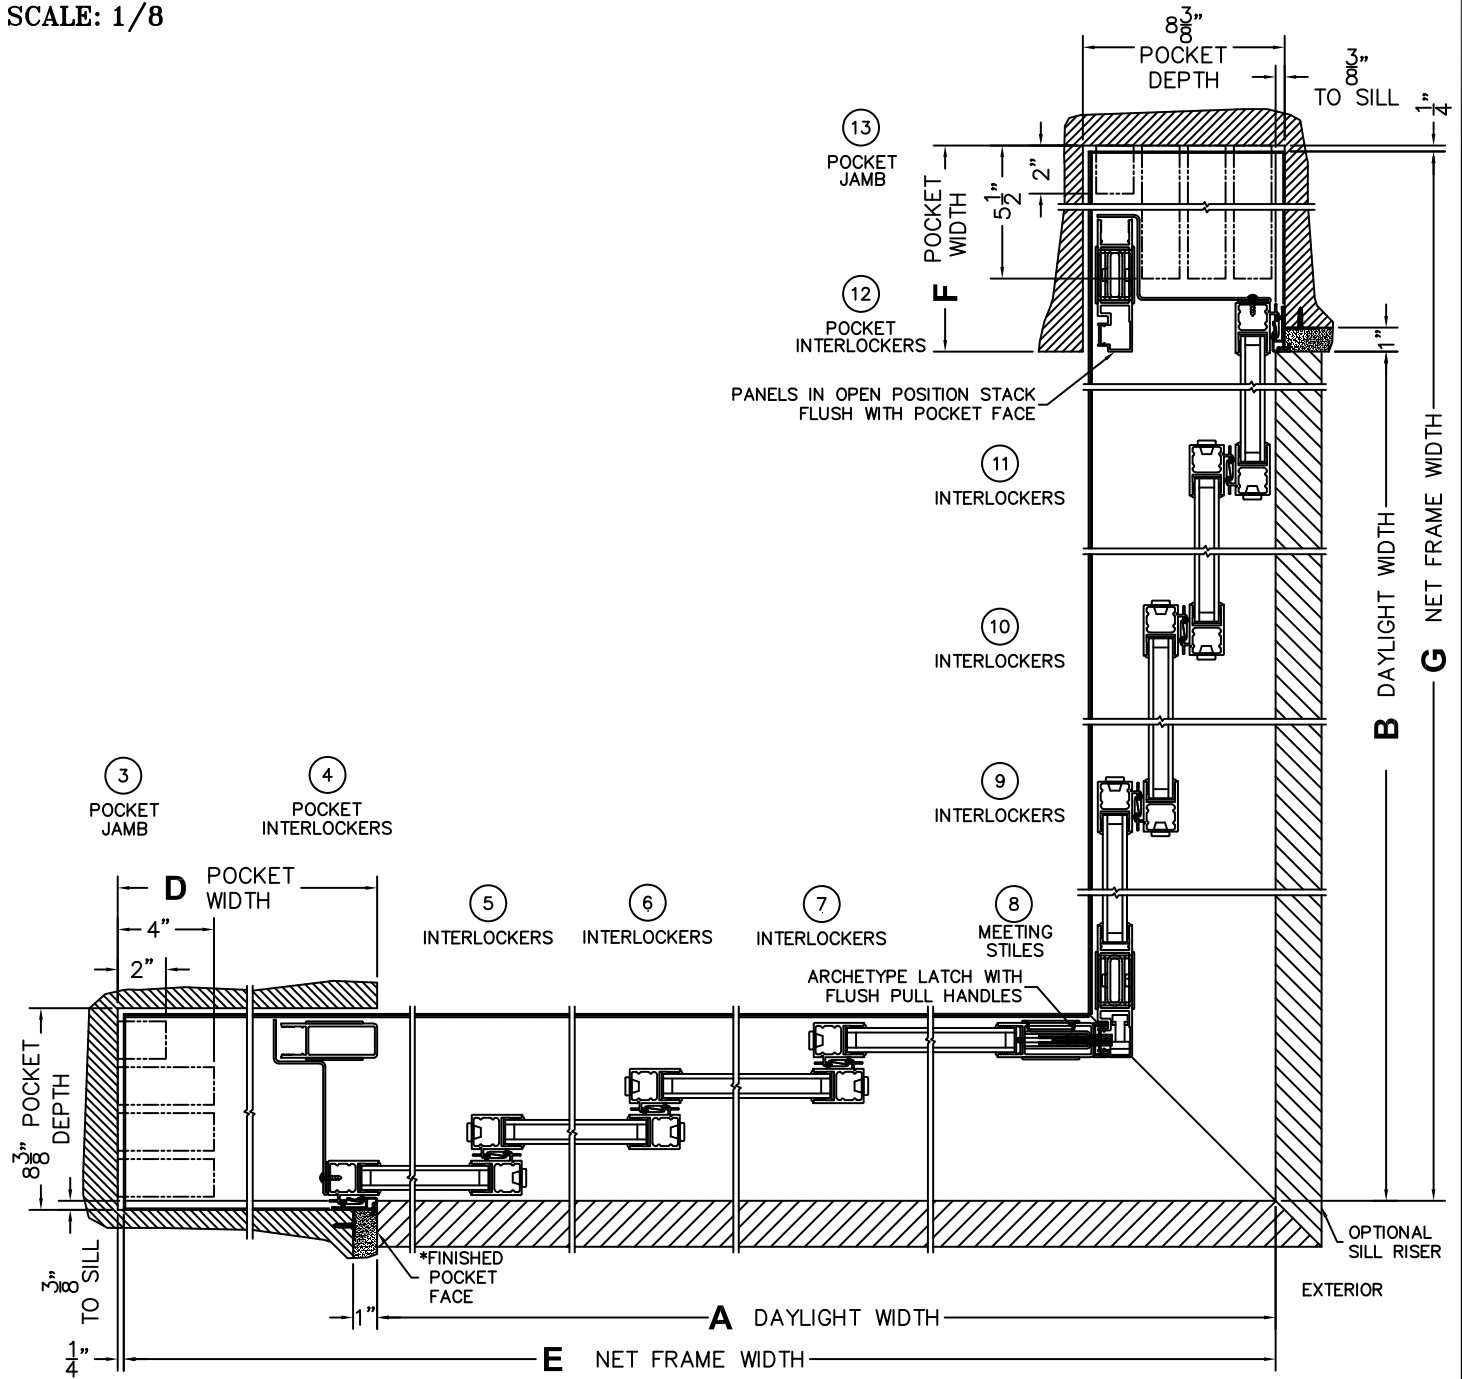

SILL PAN HEIGHT(INTERIOR LEG)
(3/4", 1-1/16", 1-7/16" OR 1-7/8")

CALCULATED VALUES (FLEETWOOD SUPPLIED)

D(POCKET WIDTH)

E(NET FRAME WIDTH)

F(POCKET WIDTH)

G(NET FRAME WIDTH)

NOTES:

(USE RULER TO SCALE DIMENSIONS IN INCHES)

SCALE: 1/4

PXXXXIXXXXP DOOR SHOWN

FLEETWOOD
WINDOWS & DOORS
FleetwoodUSA.com

NORWOOD 3070EX M/S
90°PXXXXIXXXXP STANDARD CONFIG.
NO SCREENS

ORDER NO.:

ITEM NO.:

(USE RULER TO SCALE DIMENSIONS IN INCHES)

SCALE: 1/8

*CAUTION: WHEN CONSTRUCTING POCKET NOTE THAT DAYLIGHT WIDTH DOES NOT INCLUDE 1" SET BACK FOR POST INTERLOCKER.

FLEETWOOD
WINDOWS & DOORS
FleetwoodUSA.com

NORWOOD 3070EX M/S
90°PXXXXIXXXXP STANDARD CONFIG.
NO SCREENS

ORDER NO.:

ITEM NO.:

(USE RULER TO SCALE DIMENSIONS IN INCHES)

SCALE: 1/4