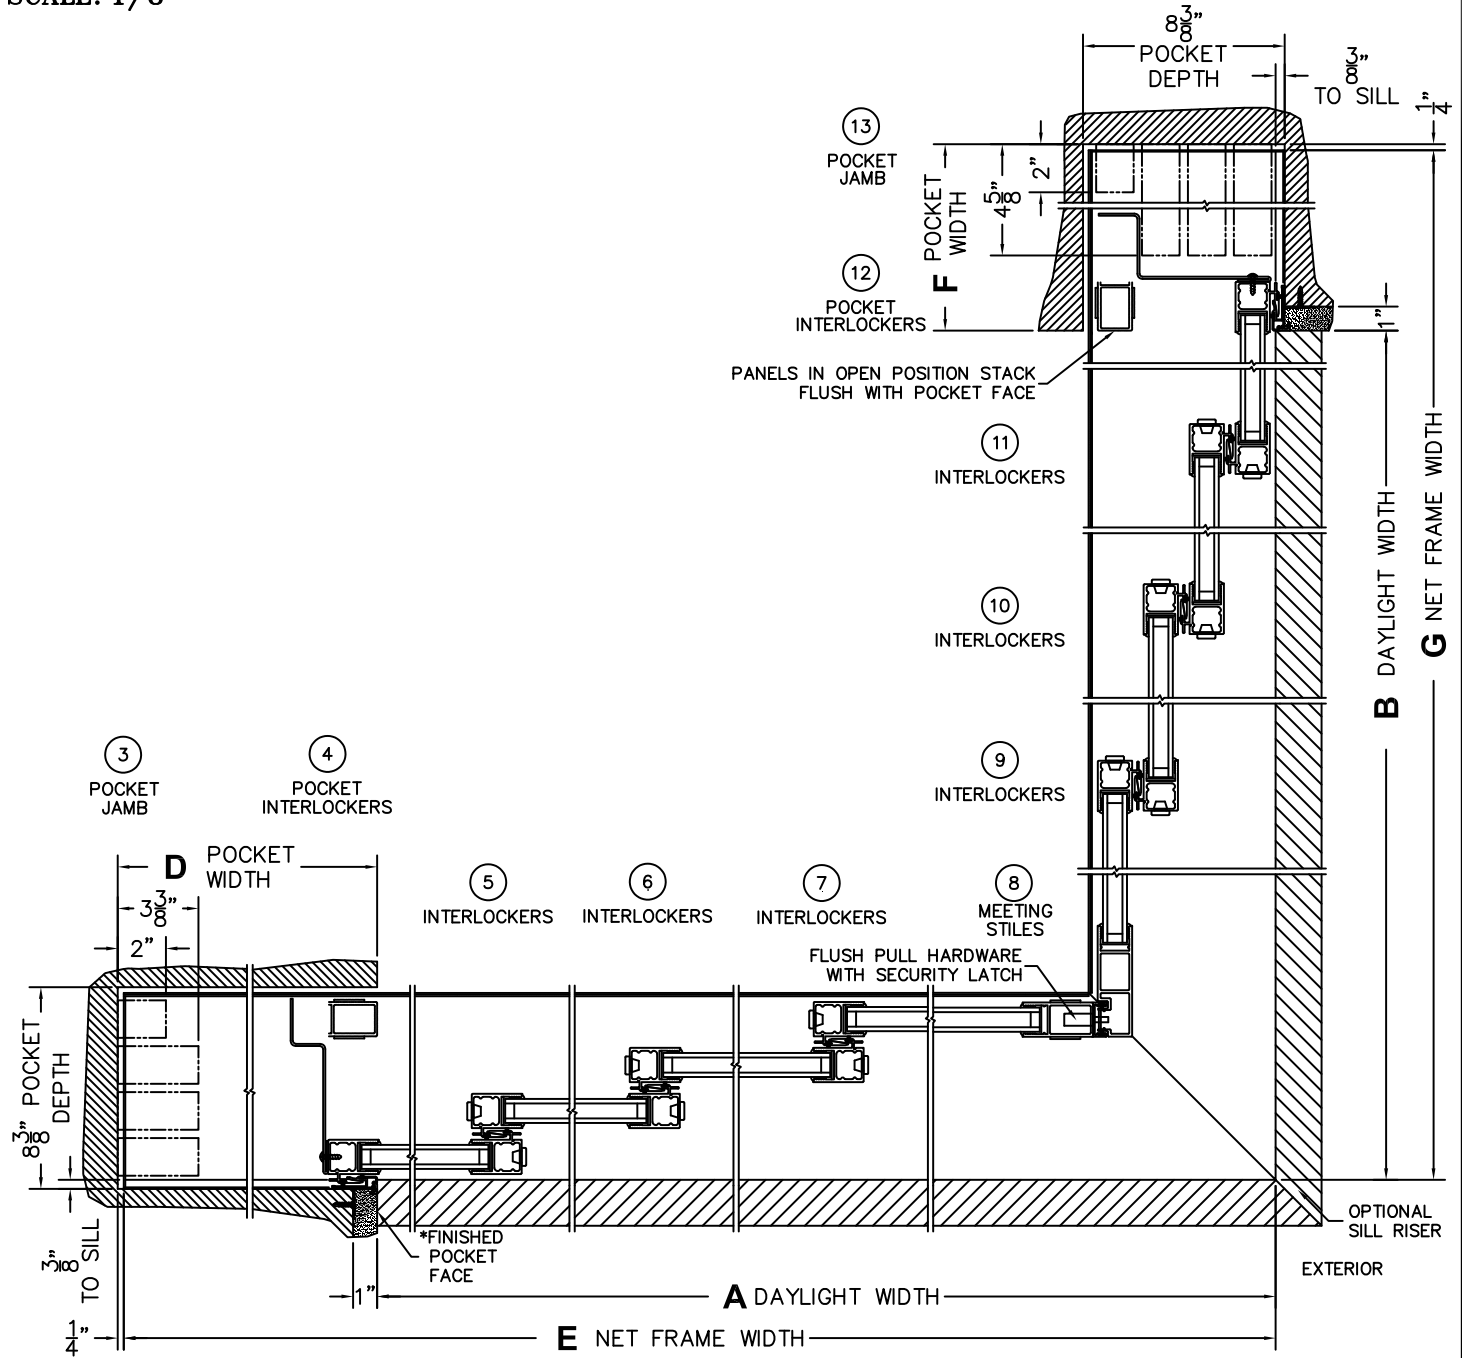

SILL PAN HEIGHT(INTERIOR LEG)
(3/4", 1-1/16", 1-7/16" OR 1-7/8")

CALCULATED VALUES (FLEETWOOD SUPPLIED)

D(POCKET WIDTH)

E(NET FRAME WIDTH)

F(POCKET WIDTH)

G(NET FRAME WIDTH)

NOTES:

(USE RULER TO SCALE DIMENSIONS IN INCHES)

SCALE: 1/4

PXXXXIXXXXP DOOR SHOWN

FLEETWOOD
WINDOWS & DOORS
FleetwoodUSA.com

NORWOOD 3070EX M/S
90°PXXXXIXXXXP STANDARD CONFIG.
NO SCREENS

ORDER NO.:

ITEM NO.:

(USE RULER TO SCALE DIMENSIONS IN INCHES)

SCALE: 1/8

*CAUTION: WHEN CONSTRUCTING POCKET NOTE THAT DAYLIGHT WIDTH DOES NOT INCLUDE 1" SET BACK FOR POST INTERLOCKER.

FLEETWOOD
WINDOWS & DOORS
FleetwoodUSA.com

NORWOOD 3070EX M/S
90°PXXXXIXXXXP STANDARD CONFIG.
NO SCREENS

ORDER NO.:

ITEM NO.:

(USE RULER TO SCALE DIMENSIONS IN INCHES)

SCALE: 1/4