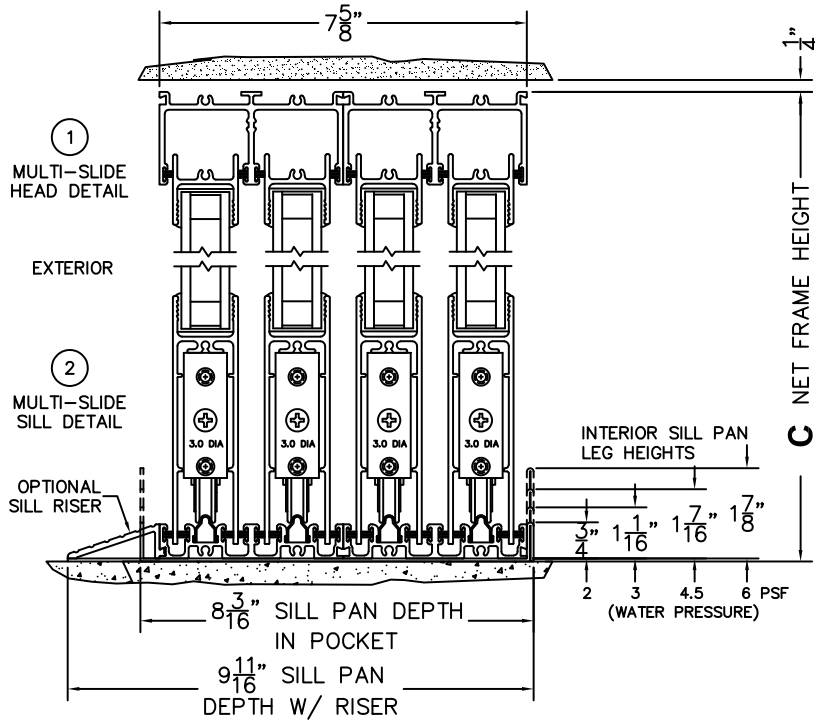

FLEETWOOD
WINDOWS & DOORS
FleetwoodUSA.com

NORWOOD 3070EX M/S
90°PXXXXIXXXXP STANDARD CONFIG.
NO SCREENS

ORDER NO.:

ITEM NO.:

REQUIRED DEALER INFO.

A(DAYLIGHT WIDTH)

B(DAYLIGHT WIDTH)

C(NET FRAME HEIGHT)

SILL PAN HEIGHT(INTERIOR LEG)
(3/4", 1-1/16", 1-7/16" OR 1-7/8")

CALCULATED VALUES (FLEETWOOD SUPPLIED)

D(POCKET WIDTH)

E(NET FRAME WIDTH)

F(POCKET WIDTH)

G(NET FRAME WIDTH)

NOTES:

(USE RULER TO SCALE DIMENSIONS IN INCHES)

SCALE: 1/4

PXXXXIXXXXP DOOR SHOWN