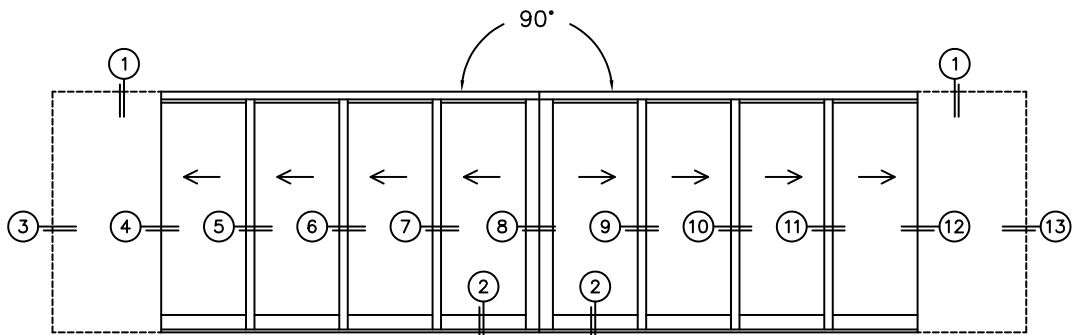

SILL PAN HEIGHT(INTERIOR LEG)
(3/4", 1-1/16", 1-7/16" OR 1-7/8")

CALCULATED VALUES (FLEETWOOD SUPPLIED)

D(POCKET WIDTH)

E(NET FRAME WIDTH)

F(POCKET WIDTH)

G(NET FRAME WIDTH)

NOTES:

(USE RULER TO SCALE DIMENSIONS IN INCHES)

SCALE: 1/4

PXXXXIXXXXP DOOR SHOWN

FLEETWOOD
WINDOWS & DOORS
FleetwoodUSA.com

NORWOOD 3070EX M/S
90°PXXXXIXXXXP STANDARD CONFIG.
NO SCREENS

ORDER NO.:

ITEM NO.:

(USE RULER TO SCALE DIMENSIONS IN INCHES)

SCALE: 1/8

*CAUTION: WHEN CONSTRUCTING POCKET NOTE THAT DAYLIGHT WIDTH DOES NOT INCLUDE 1" SET BACK FOR POST INTERLOCKER.

FLEETWOOD
WINDOWS & DOORS
FleetwoodUSA.com

NORWOOD 3070EX M/S
90°PXXXXIXXXXP STANDARD CONFIG.
NO SCREENS

ORDER NO.:

ITEM NO.:

(USE RULER TO SCALE DIMENSIONS IN INCHES)

SCALE: 1/4