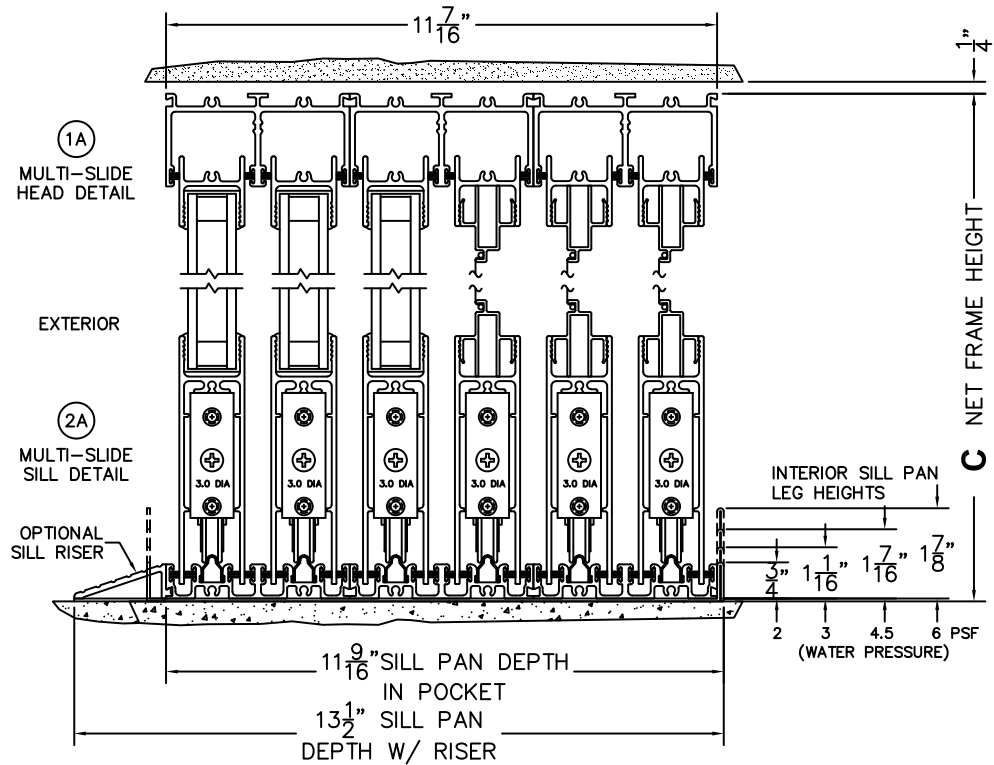

SILL PAN HEIGHT(INTERIOR LEG)
(3/4", 1-1/16", 1-7/16" OR 1-7/8")

CALCULATED VALUES (FLEETWOOD SUPPLIED)

D(POCKET WIDTH)

E(NET FRAME WTH)

F(POCKET WIDTH)

G(NET FRAME WTH)

NOTES:

(USE RULER TO SCALE DIMENSIONS IN INCHES)

SCALE: 1/4

PXXXXIXXXP DOOR SHOWN

FLEETWOOD
WINDOWS & DOORS
FleetwoodUSA.com

NORWOOD 3070EX M/S
90°PXXXXIXXXP CUSTOM CONFIG.
WITH SCREENS

ORDER NO.:

ITEM NO.:

(USE RULER TO SCALE DIMENSIONS IN INCHES)

SCALE: 1/4

FLEETWOOD
WINDOWS & DOORS
FleetwoodUSA.com

NORWOOD 3070EX M/S
90°PXXXXIXXXP CUSTOM CONFIG.
WITH SCREENS

ORDER NO.:

ITEM NO.:

(USE RULER TO SCALE DIMENSIONS IN INCHES)

SCALE: 1/4