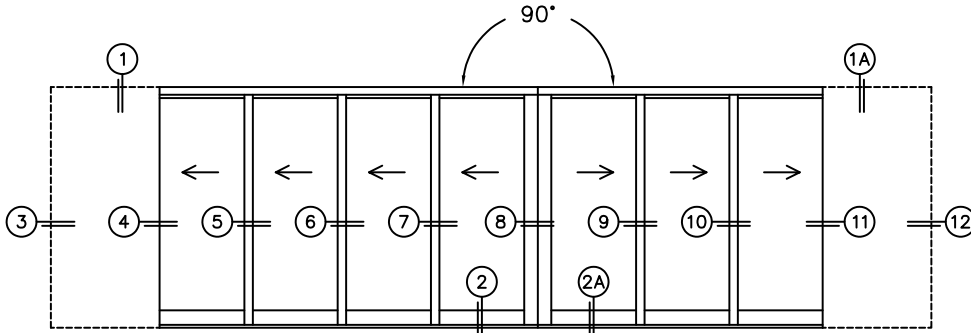

SILL PAN HEIGHT(INTERIOR LEG)
(3/4", 1-1/16", 1-7/16" OR 1-7/8")

CALCULATED VALUES (FLEETWOOD SUPPLIED)

D(POCKET WIDTH)

E(NET FRAME WTH)

F(POCKET WIDTH)

G(NET FRAME WTH)

NOTES:

(USE RULER TO SCALE DIMENSIONS IN INCHES)

SCALE: 1/4

PXXXXIXXXP DOOR SHOWN

FLEETWOOD
WINDOWS & DOORS
FleetwoodUSA.com

NORWOOD 3070EX M/S
90°PXXXXIXXXP CUSTOM CONFIG.
WITH SCREENS

ORDER NO.:

ITEM NO.:

(USE RULER TO SCALE DIMENSIONS IN INCHES)

SCALE: 1/4