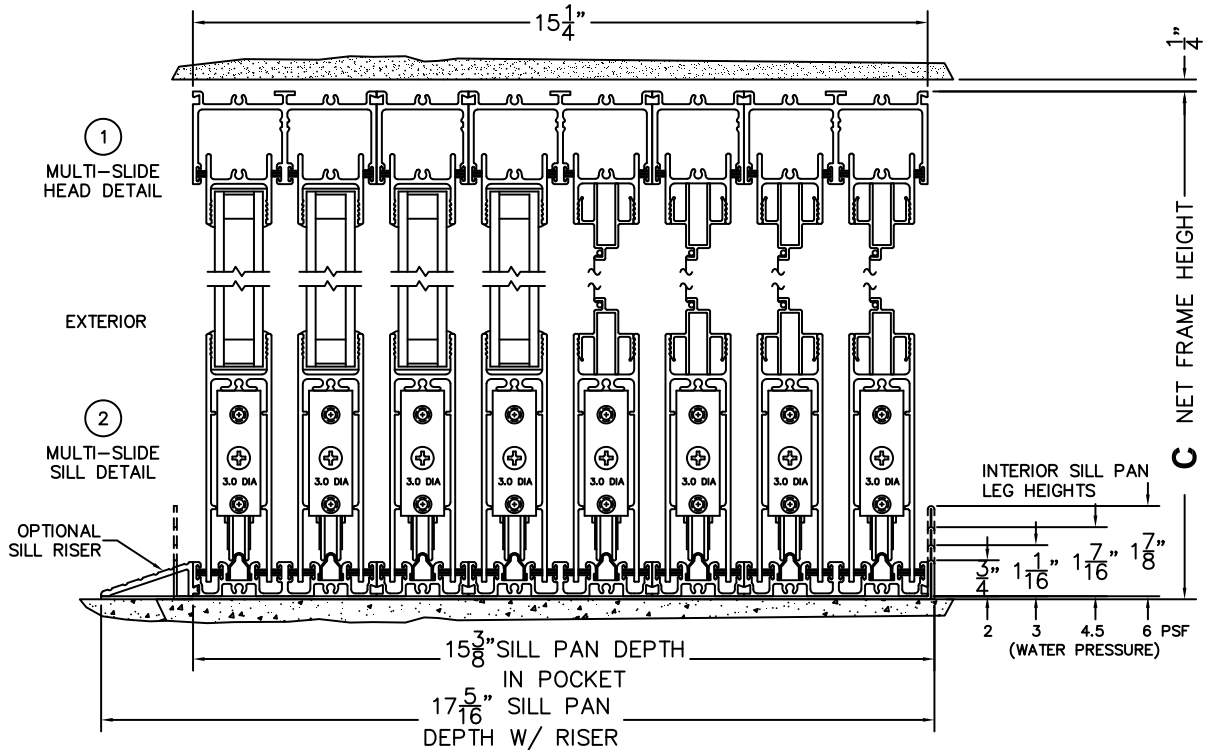

SILL PAN HEIGHT(INTERIOR LEG)
(3/4", 1-1/16", 1-7/16" OR 1-7/8")

CALCULATED VALUES (FLEETWOOD SUPPLIED)

D(POCKET WIDTH)

E(NET FRAME WTH)

F(POCKET WIDTH)

G(NET FRAME WTH)

NOTES:

(USE RULER TO SCALE DIMENSIONS IN INCHES)

SCALE: 1/4

PXXXXIXXXP DOOR SHOWN

FLEETWOOD
WINDOWS & DOORS
FleetwoodUSA.com

NORWOOD 3070EX M/S
90°PXXXXIXXXP CUSTOM CONFIG.
WITH SCREENS

ORDER NO.:

ITEM NO.:

(USE RULER TO SCALE DIMENSIONS IN INCHES)

SCALE: 1/4