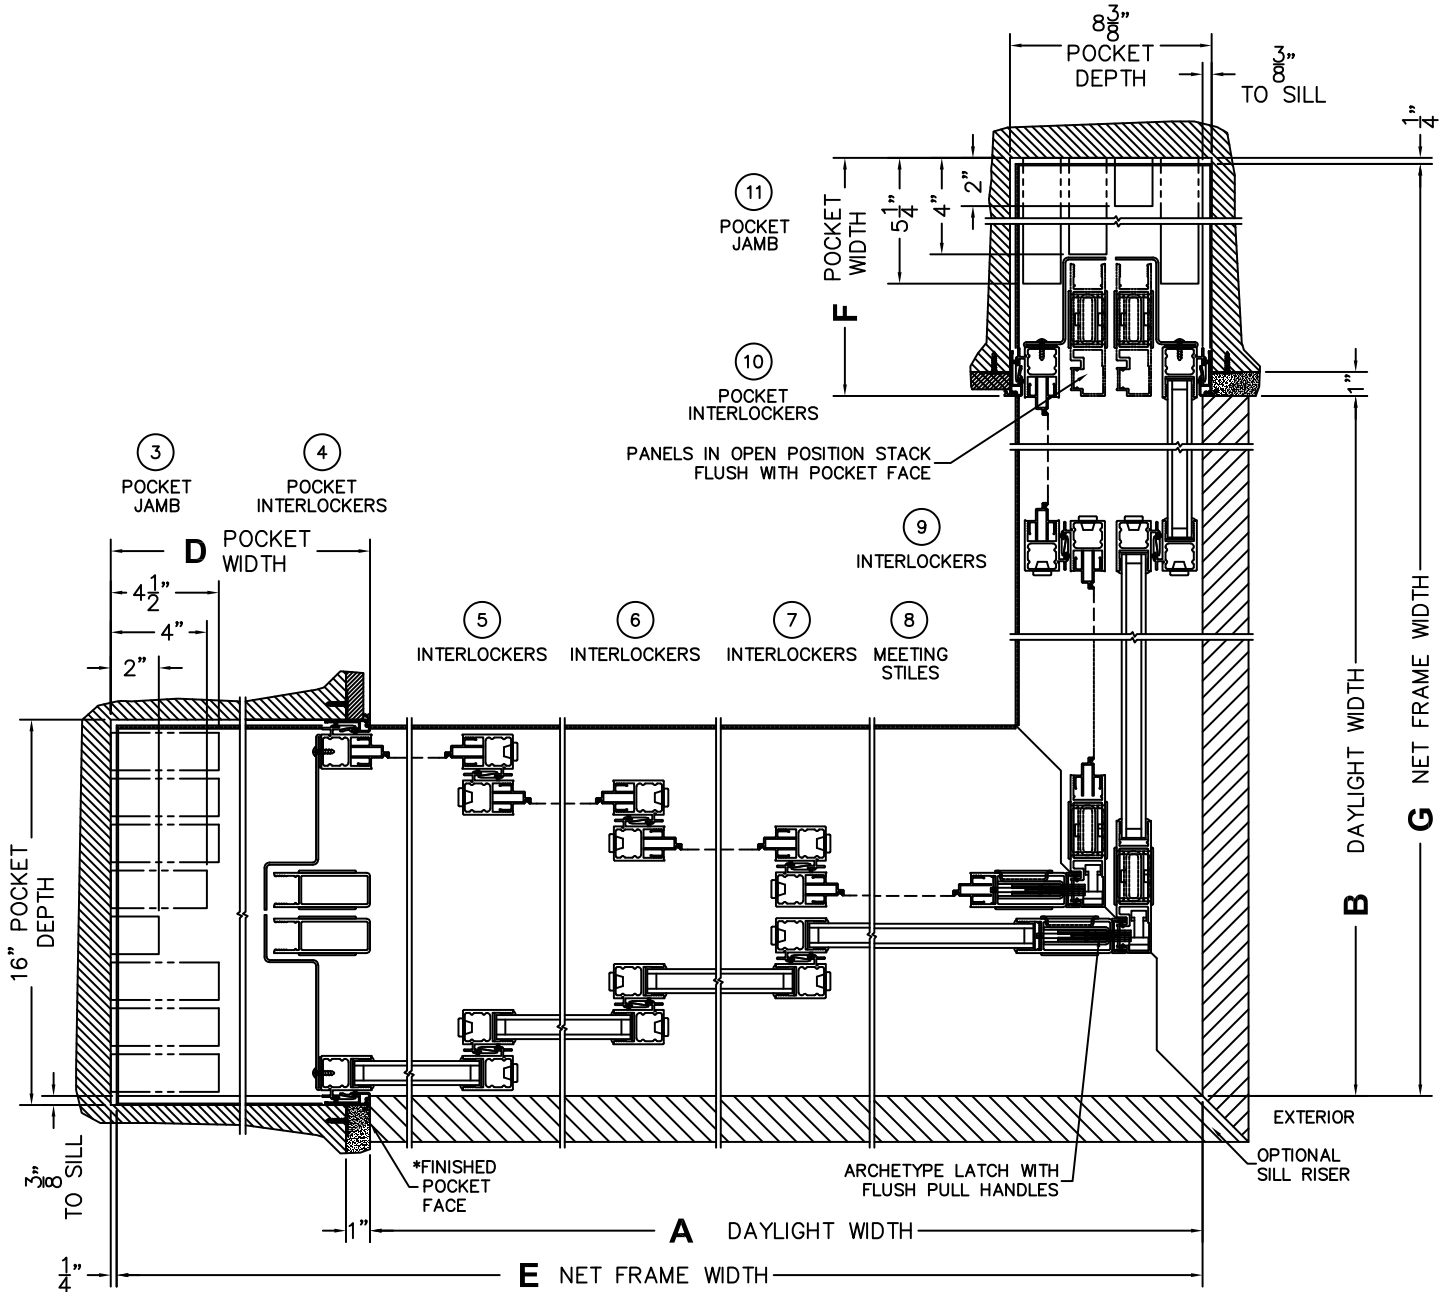

NORWOOD 3070EX M/S
90°PXXXXIXXP STANDARD CONFIG.
WITH SCREENS

ORDER NO.:

ITEM NO.:

(USE RULER TO SCALE DIMENSIONS IN INCHES)

SCALE: 1/8

*CAUTION: WHEN CONSTRUCTING POCKET NOTE THAT DAYLIGHT WIDTH DOES NOT INCLUDE 1" SET BACK FOR POST INTERLOCKER.

FLEETWOOD
WINDOWS & DOORS
FleetwoodUSA.com

NORWOOD 3070EX M/S
90°PXXXX-XXP STANDARD CONFIG.
WITH SCREENS

ORDER NO.:

ITEM NO.:

(USE RULER TO SCALE DIMENSIONS IN INCHES)

SCALE: 1/4