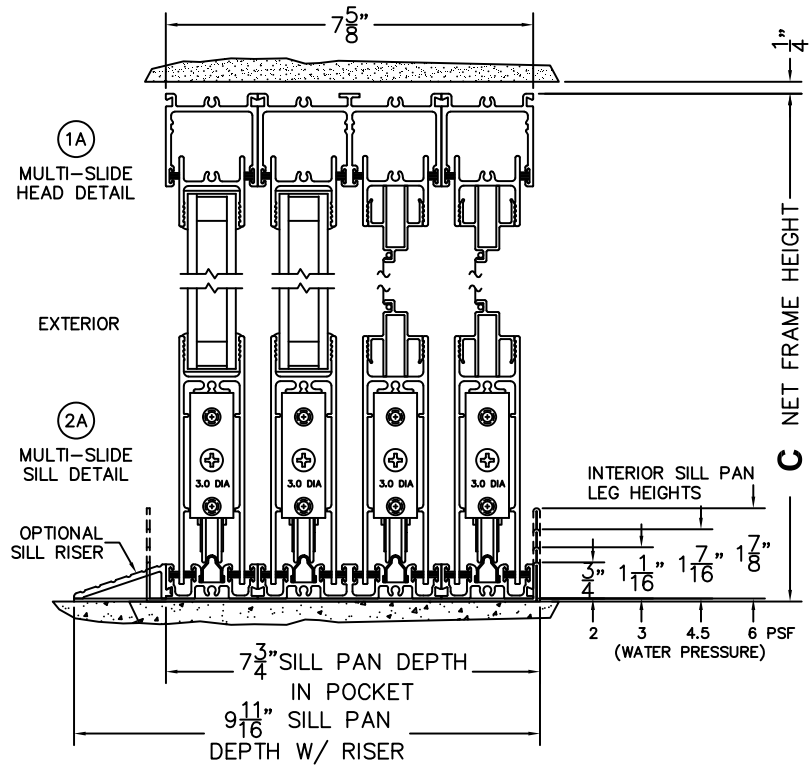

FLEETWOOD
WINDOWS & DOORS
FleetwoodUSA.com

NORWOOD 3070EX M/S
90°PXXXXIXXP STANDARD CONFIG.
WITH SCREENS

ORDER NO.:

ITEM NO.:

(USE RULER TO SCALE DIMENSIONS IN INCHES)

SCALE: 1/4

FLEETWOOD
WINDOWS & DOORS
FleetwoodUSA.com

NORWOOD 3070EX M/S
90°PXXXXIXXP STANDARD CONFIG.
WITH SCREENS

ORDER NO.:

ITEM NO.:

(USE RULER TO SCALE DIMENSIONS IN INCHES)

SCALE: 1/8

*CAUTION: WHEN CONSTRUCTING POCKET NOTE THAT DAYLIGHT WIDTH DOES NOT INCLUDE 1" SET BACK FOR POST INTERLOCKER.

FLEETWOOD
WINDOWS & DOORS
FleetwoodUSA.com

NORWOOD 3070EX M/S
90°PXXXX-XXP STANDARD CONFIG.
WITH SCREENS

ORDER NO.:

ITEM NO.:

(USE RULER TO SCALE DIMENSIONS IN INCHES)

SCALE: 1/4