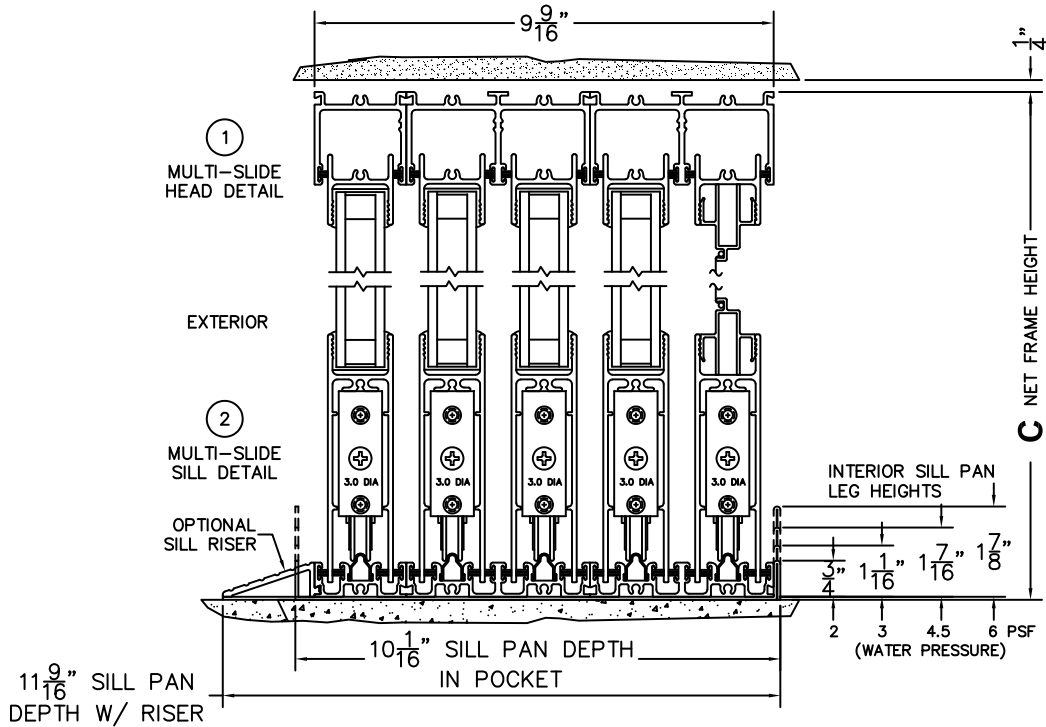

CALCULATED VALUES (FLEETWOOD SUPPLIED)

D (POCKET WIDTH)	
E (NET FRAME WIDTH)	
F (POCKET WIDTH)	
G (NET FRAME WIDTH)	

NOTES:

(USE RULER TO SCALE DIMENSIONS IN INCHES)

SCALE: 1/4

PXXXXIXXP DOOR SHOWN

FLEETWOOD
WINDOWS & DOORS
FleetwoodUSA.com

NORWOOD 3070EX M/S
90°PXXXX-XXP STANDARD CONFIG.
WITH SCREENS

ORDER NO.:

ITEM NO.:

(USE RULER TO SCALE DIMENSIONS IN INCHES)

SCALE: 1/8

*CAUTION: WHEN CONSTRUCTING POCKET NOTE THAT DAYLIGHT WIDTH DOES NOT INCLUDE 1" SET BACK FOR POST INTERLOCKER.