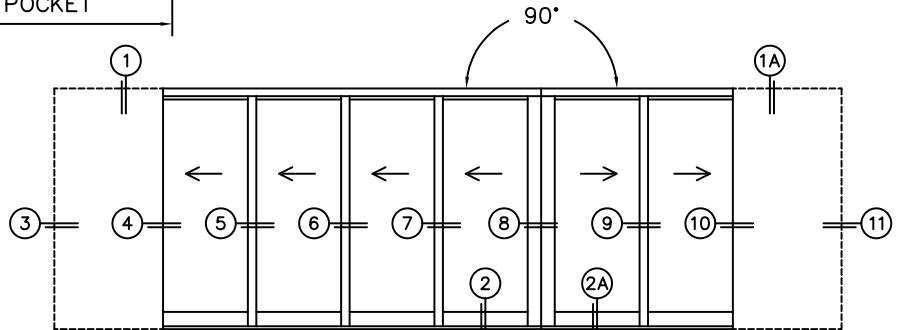

CALCULATED VALUES (FLEETWOOD SUPPLIED)

D (POCKET WIDTH)	
E (NET FRAME WIDTH)	
F (POCKET WIDTH)	
G (NET FRAME WIDTH)	

NOTES:

(USE RULER TO SCALE DIMENSIONS IN INCHES)

SCALE: 1/4

PXXXXIXXP DOOR SHOWN

FLEETWOOD
WINDOWS & DOORS
FleetwoodUSA.com

NORWOOD 3070EX M/S
90°PXXXX-XXP STANDARD CONFIG.
WITH SCREENS

ORDER NO.:

ITEM NO.:

(USE RULER TO SCALE DIMENSIONS IN INCHES)

SCALE: 1/8

*CAUTION: WHEN CONSTRUCTING POCKET NOTE THAT DAYLIGHT WIDTH DOES NOT INCLUDE 1" SET BACK FOR POST INTERLOCKER.