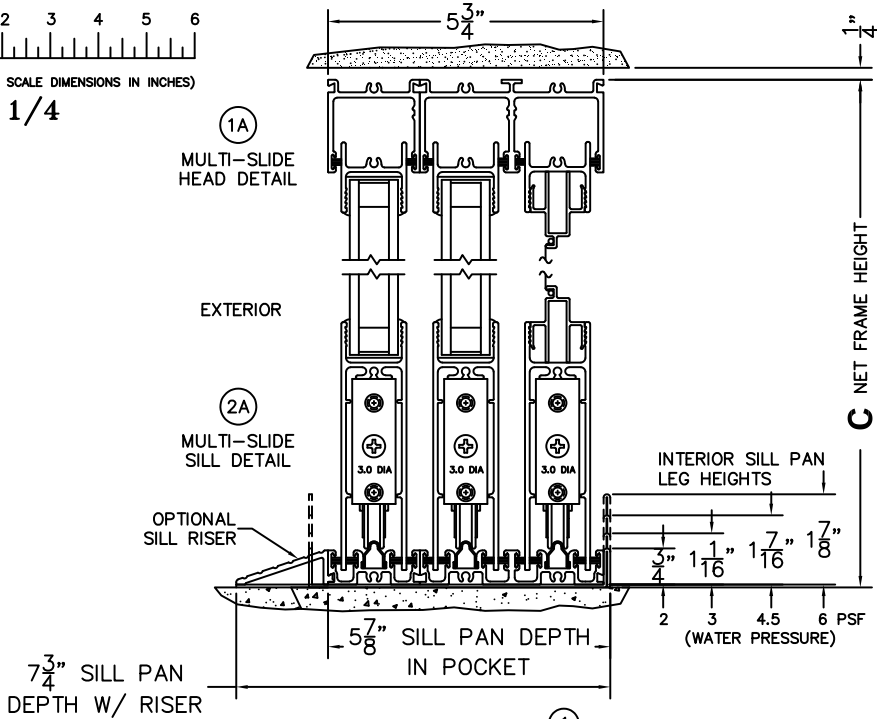

CALCULATED VALUES (FLEETWOOD SUPPLIED)

D (POCKET WIDTH)	
E (NET FRAME WIDTH)	
F (POCKET WIDTH)	
G (NET FRAME WIDTH)	

NOTES:

(USE RULER TO SCALE DIMENSIONS IN INCHES)

SCALE: 1/4

PXXXXIXXP DOOR SHOWN

FLEETWOOD
WINDOWS & DOORS
FleetwoodUSA.com

NORWOOD 3070EX M/S
90°PXXXX-XXP STANDARD CONFIG.
WITH SCREENS

ORDER NO.:

ITEM NO.:

(USE RULER TO SCALE DIMENSIONS IN INCHES)

SCALE: 1/8

*CAUTION: WHEN CONSTRUCTING POCKET NOTE THAT DAYLIGHT WIDTH DOES NOT INCLUDE 1" SET BACK FOR POST INTERLOCKER.

FLEETWOOD
WINDOWS & DOORS
FleetwoodUSA.com

NORWOOD 3070EX M/S
90°PXXXX-XXP STANDARD CONFIG.
WITH SCREENS

ORDER NO.:

ITEM NO.:

(USE RULER TO SCALE DIMENSIONS IN INCHES)

SCALE: 1/4