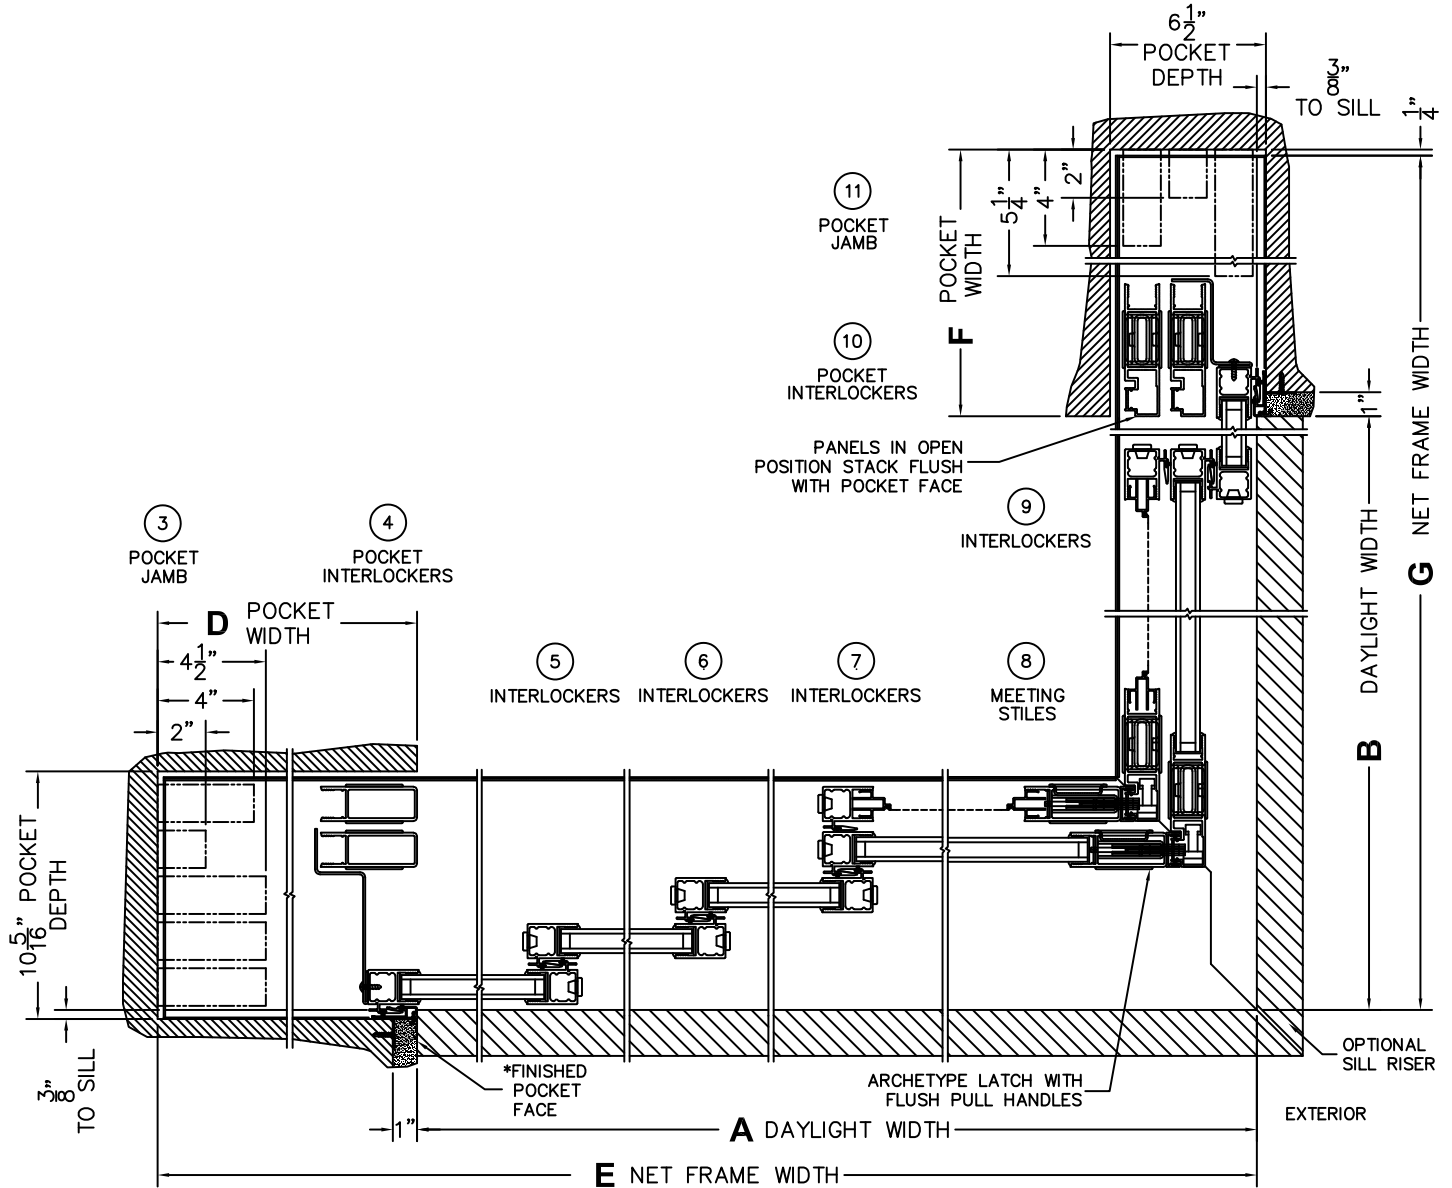

CALCULATED VALUES (FLEETWOOD SUPPLIED)

D (POCKET WIDTH)	
E (NET FRAME WIDTH)	
F (POCKET WIDTH)	
G (NET FRAME WIDTH)	

NOTES:

(USE RULER TO SCALE DIMENSIONS IN INCHES)

SCALE: 1/4

PXXXXIXXP DOOR SHOWN

FLEETWOOD
WINDOWS & DOORS
FleetwoodUSA.com

NORWOOD 3070EX M/S
90°PXXXX-XXP STANDARD CONFIG.
WITH SCREENS

ORDER NO.:

ITEM NO.:

(USE RULER TO SCALE DIMENSIONS IN INCHES)

SCALE: 1/8

*CAUTION: WHEN CONSTRUCTING POCKET NOTE THAT DAYLIGHT WIDTH DOES NOT INCLUDE 1" SET BACK FOR POST INTERLOCKER.

FLEETWOOD
WINDOWS & DOORS
FleetwoodUSA.com

NORWOOD 3070EX M/S
90°PXXXX-XXP STANDARD CONFIG.
WITH SCREENS

ORDER NO.:

ITEM NO.:

(USE RULER TO SCALE DIMENSIONS IN INCHES)

SCALE: 1/4