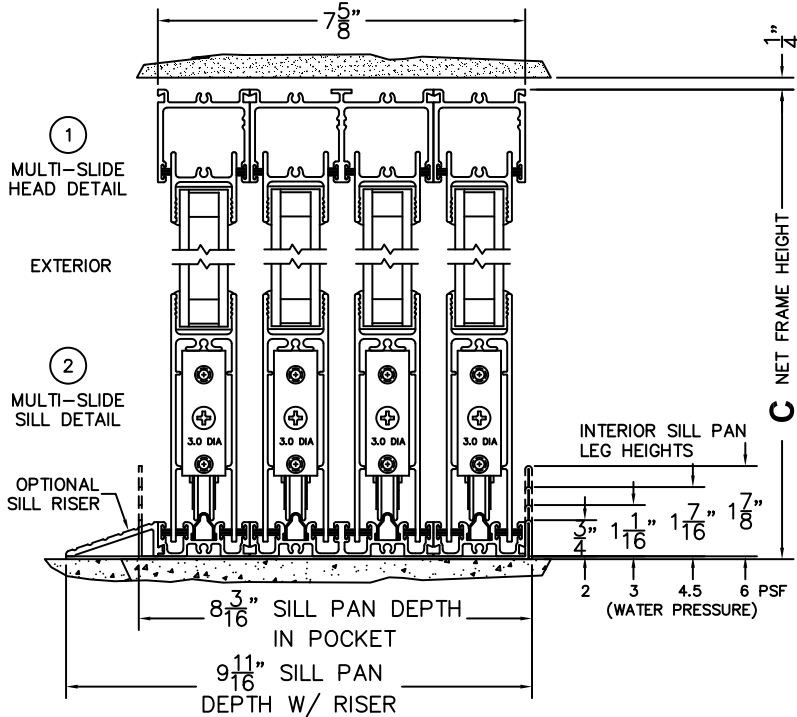

CALCULATED VALUES (FLEETWOOD SUPPLIED)

D (POCKET WIDTH)	
E (NET FRAME WTH)	
F (POCKET WIDTH)	
G (NET FRAME WTH)	

NOTES:

(USE RULER TO SCALE DIMENSIONS IN INCHES)

SCALE: 1/4

PXXXXIXXP DOOR SHOWN

FLEETWOOD
WINDOWS & DOORS
FleetwoodUSA.com

NORWOOD 3070EX M/S
90°PXXXX-XXP STANDARD CONFIG.
NO SCREENS

ORDER NO.:

ITEM NO.:

(USE RULER TO SCALE DIMENSIONS IN INCHES)

SCALE: 1/8

*CAUTION: WHEN CONSTRUCTING POCKET NOTE THAT DAYLIGHT WIDTH DOES NOT INCLUDE 1" SET BACK FOR POST INTERLOCKER.