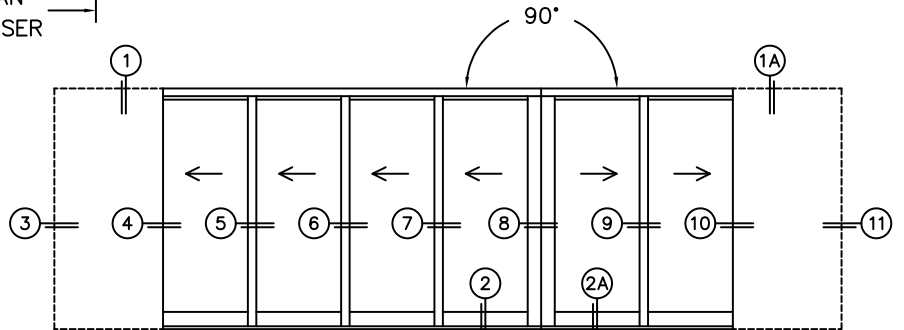

CALCULATED VALUES (FLEETWOOD SUPPLIED)

D (POCKET WIDTH)	
E (NET FRAME WTH)	
F (POCKET WIDTH)	
G (NET FRAME WTH)	

NOTES:

(USE RULER TO SCALE DIMENSIONS IN INCHES)

SCALE: 1/4

PXXXXIXXP DOOR SHOWN

FLEETWOOD
WINDOWS & DOORS
FleetwoodUSA.com

NORWOOD 3070EX M/S
90°PXXXX-XXP STANDARD CONFIG.
NO SCREENS

ORDER NO.:

ITEM NO.:

(USE RULER TO SCALE DIMENSIONS IN INCHES)

SCALE: 1/8

*CAUTION: WHEN CONSTRUCTING POCKET NOTE THAT DAYLIGHT WIDTH DOES NOT INCLUDE 1" SET BACK FOR POST INTERLOCKER.