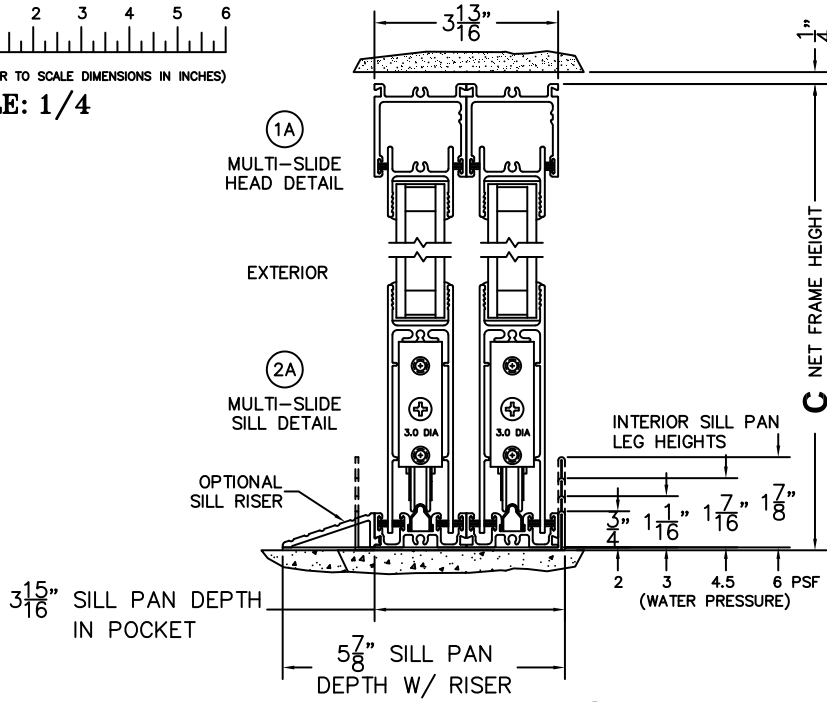

CALCULATED VALUES (FLEETWOOD SUPPLIED)

D (POCKET WIDTH)	
E (NET FRAME WTH)	
F (POCKET WIDTH)	
G (NET FRAME WTH)	

NOTES:

(USE RULER TO SCALE DIMENSIONS IN INCHES)

SCALE: 1/4

PXXXXIXXP DOOR SHOWN

FLEETWOOD
WINDOWS & DOORS
FleetwoodUSA.com

NORWOOD 3070EX M/S
90°PXXXX-XXP STANDARD CONFIG.
NO SCREENS

ORDER NO.:

ITEM NO.:

(USE RULER TO SCALE DIMENSIONS IN INCHES)

SCALE: 1/8

*CAUTION: WHEN CONSTRUCTING POCKET NOTE THAT DAYLIGHT WIDTH DOES NOT INCLUDE 1" SET BACK FOR POST INTERLOCKER.