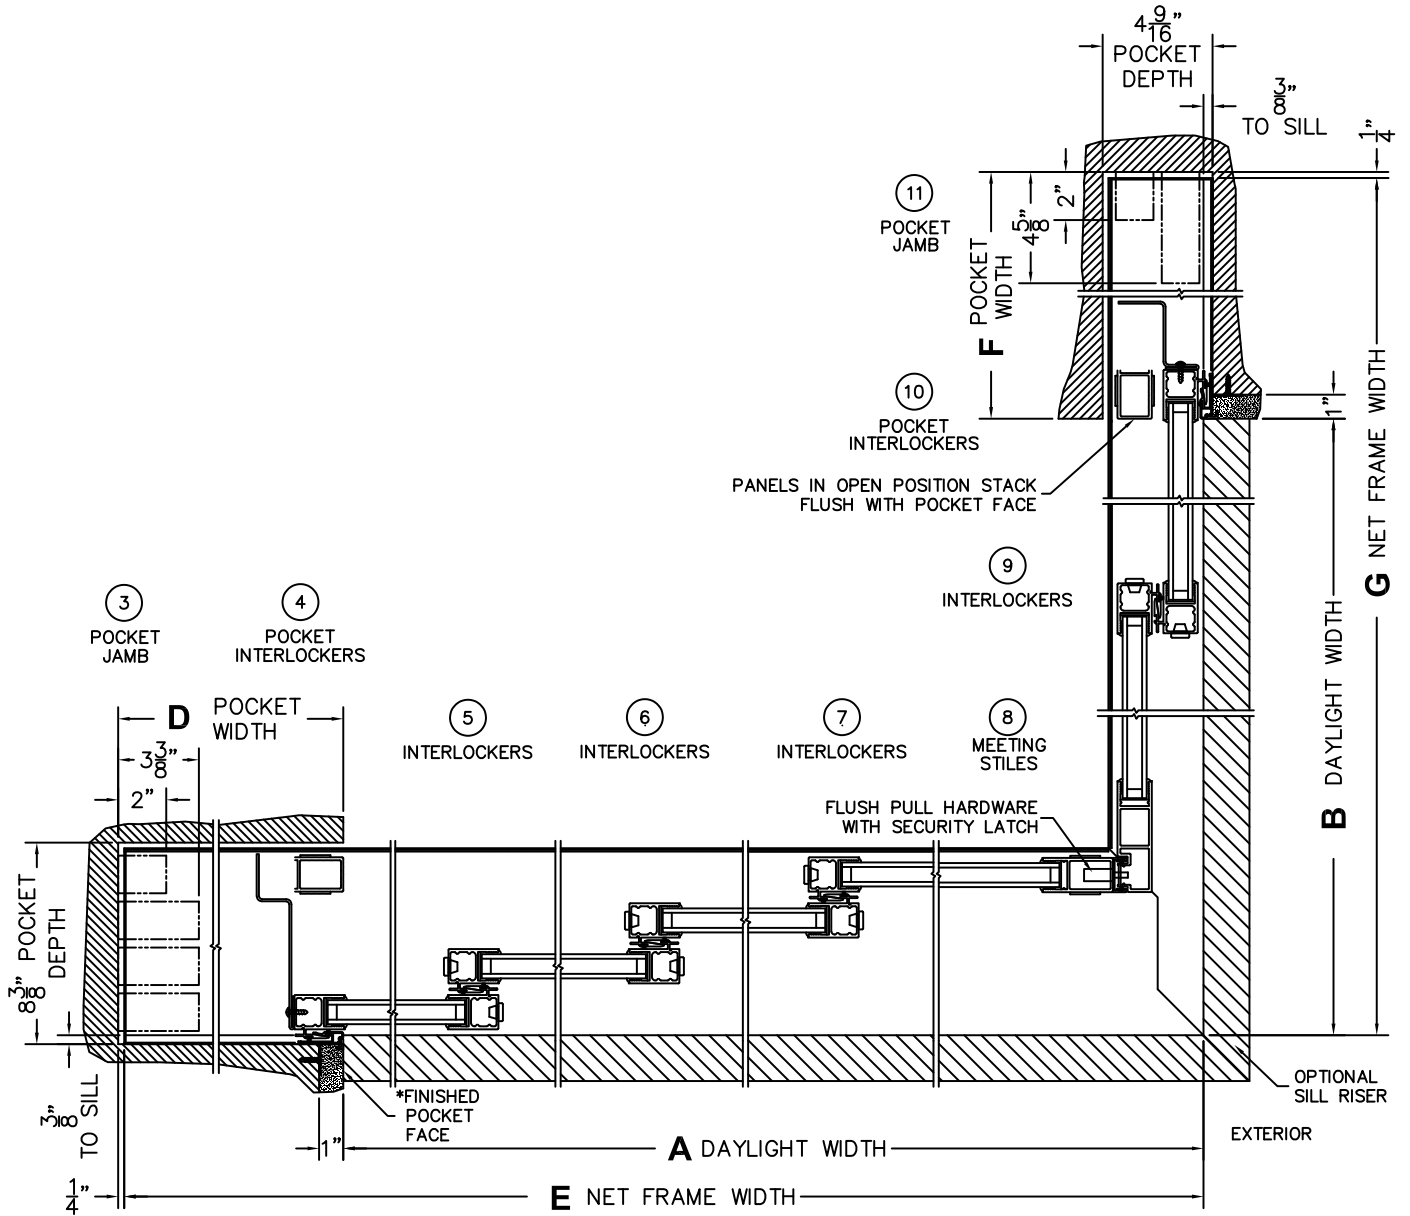

CALCULATED VALUES (FLEETWOOD SUPPLIED)

D (POCKET WIDTH)	
E (NET FRAME WTH)	
F (POCKET WIDTH)	
G (NET FRAME WTH)	

NOTES:

(USE RULER TO SCALE DIMENSIONS IN INCHES)

SCALE: 1/4

PXXXXIXXP DOOR SHOWN

FLEETWOOD
WINDOWS & DOORS
FleetwoodUSA.com

NORWOOD 3070EX M/S
90°PXXXX-XXP STANDARD CONFIG.
NO SCREENS

ORDER NO.:

ITEM NO.:

(USE RULER TO SCALE DIMENSIONS IN INCHES)

SCALE: 1/8

*CAUTION: WHEN CONSTRUCTING POCKET NOTE THAT DAYLIGHT WIDTH DOES NOT INCLUDE 1" SET BACK FOR POST INTERLOCKER.

FLEETWOOD
WINDOWS & DOORS
FleetwoodUSA.com

NORWOOD 3070EX M/S
90°PXXXX-XXP STANDARD CONFIG.
NO SCREENS

ORDER NO.:

ITEM NO.:

(USE RULER TO SCALE DIMENSIONS IN INCHES)

SCALE: 1/4