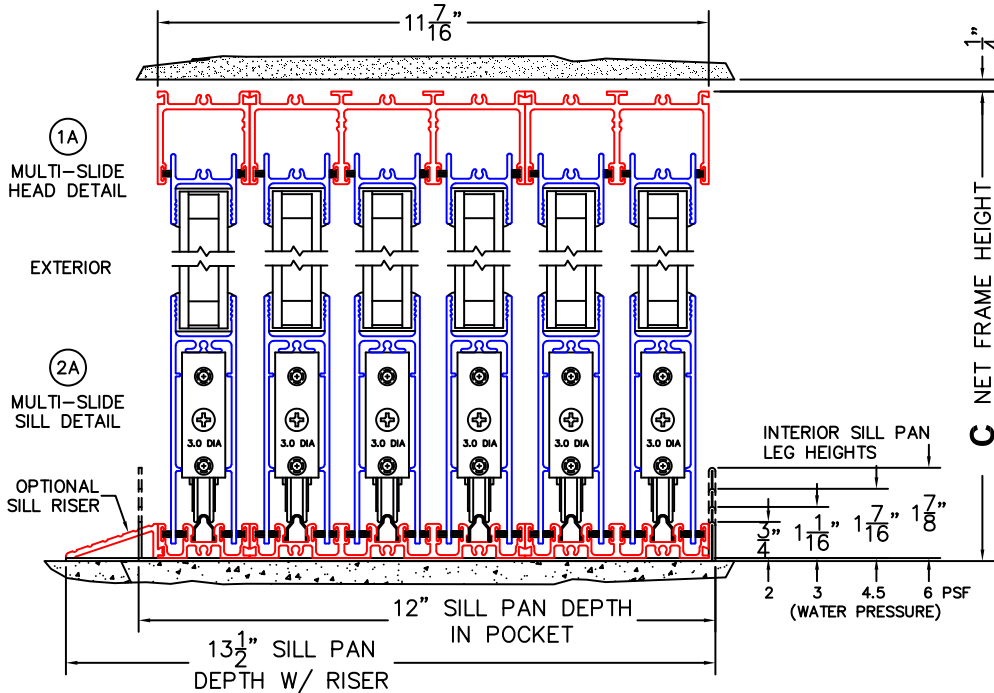

SILL PAN HEIGHT(INTERIOR LEG)
(3/4", 1-1/16", 1-7/16" OR 1-7/8")

CALCULATED VALUES (FLEETWOOD SUPPLIED)

D(POCKET WIDTH)

E(NET FRAME WIDTH)

F(POCKET WIDTH)

G(NET FRAME WIDTH)

NOTES:

(USE RULER TO SCALE DIMENSIONS IN INCHES)

SCALE: 1/4

PXXXIXXXXXXP DOOR SHOWN

FLEETWOOD
WINDOWS & DOORS
FleetwoodUSA.com

NORWOOD 3070EX M/S
90°PXXXIXXXXXXP STANDARD CONFIG.
NO SCREENS

ORDER NO.:

ITEM NO.:

(USE RULER TO SCALE DIMENSIONS IN INCHES)

SCALE: 1/8

ORDER NO.:

ITEM NO.:

(USE RULER TO SCALE DIMENSIONS IN INCHES)

SCALE: 1/4