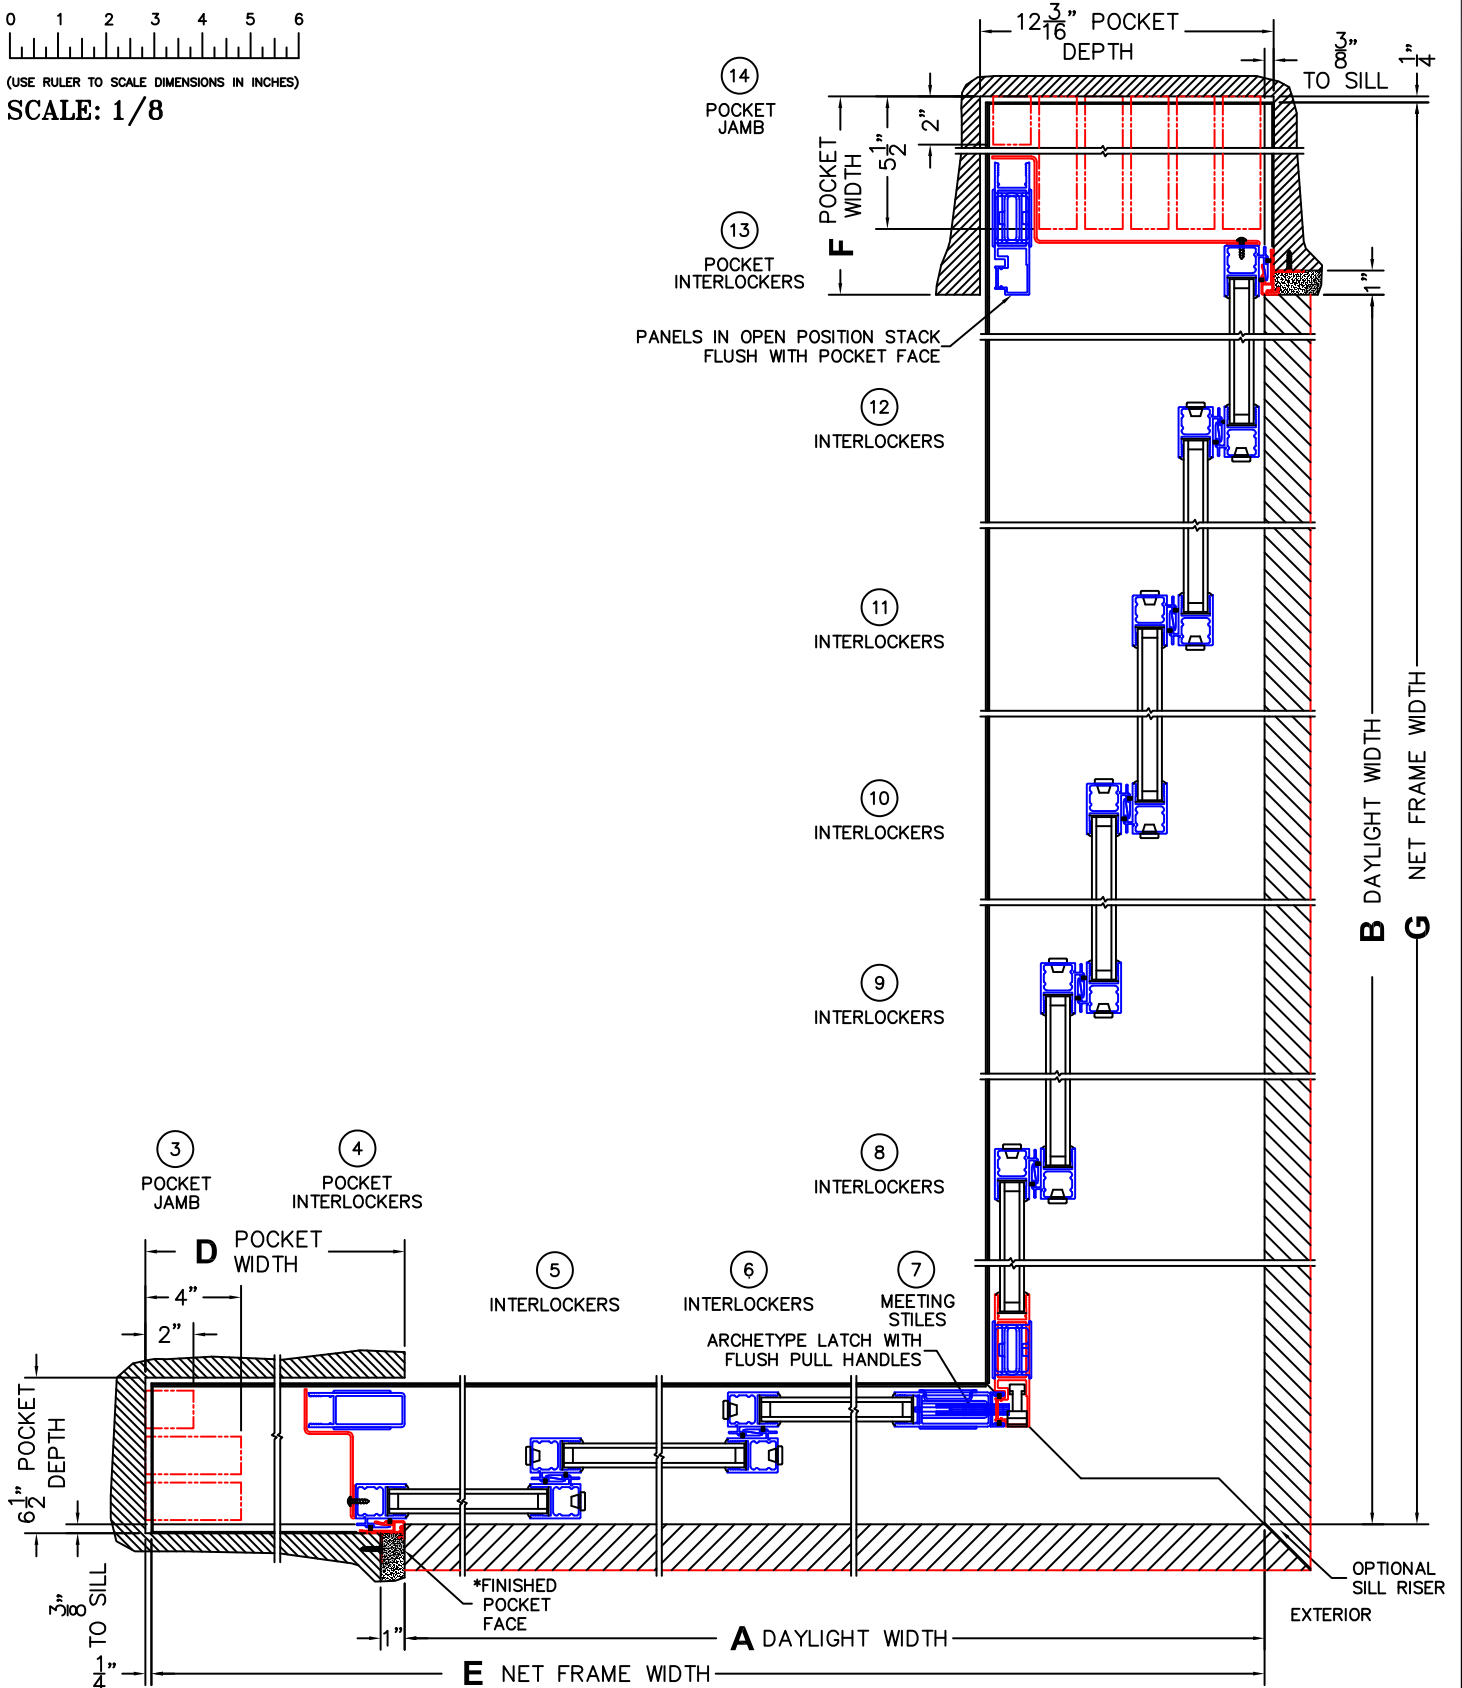

SILL PAN HEIGHT(INTERIOR LEG)
(3/4", 1-1/16", 1-7/16" OR 1-7/8")

CALCULATED VALUES (FLEETWOOD SUPPLIED)

D(POCKET WIDTH)

E(NET FRAME WIDTH)

F(POCKET WIDTH)

G(NET FRAME WIDTH)

NOTES:

(USE RULER TO SCALE DIMENSIONS IN INCHES)

SCALE: 1/4

PXXXIXXXXXXP DOOR SHOWN

FLEETWOOD
WINDOWS & DOORS
FleetwoodUSA.com

NORWOOD 3070EX M/S
90°PXXXIXXXXXXP STANDARD CONFIG.
NO SCREENS

ORDER NO.:

ITEM NO.:

(USE RULER TO SCALE DIMENSIONS IN INCHES)

SCALE: 1/8

*CAUTION: WHEN CONSTRUCTING POCKET NOTE THAT DAYLIGHT WIDTH DOES NOT INCLUDE 1" SET BACK FOR POST INTERLOCKER.

FLEETWOOD
WINDOWS & DOORS
FleetwoodUSA.com

NORWOOD 3070EX M/S
90°PXXXIXXXXXXP STANDARD CONFIG.
NO SCREENS

ORDER NO.:

ITEM NO.:

(USE RULER TO SCALE DIMENSIONS IN INCHES)

SCALE: 1/4