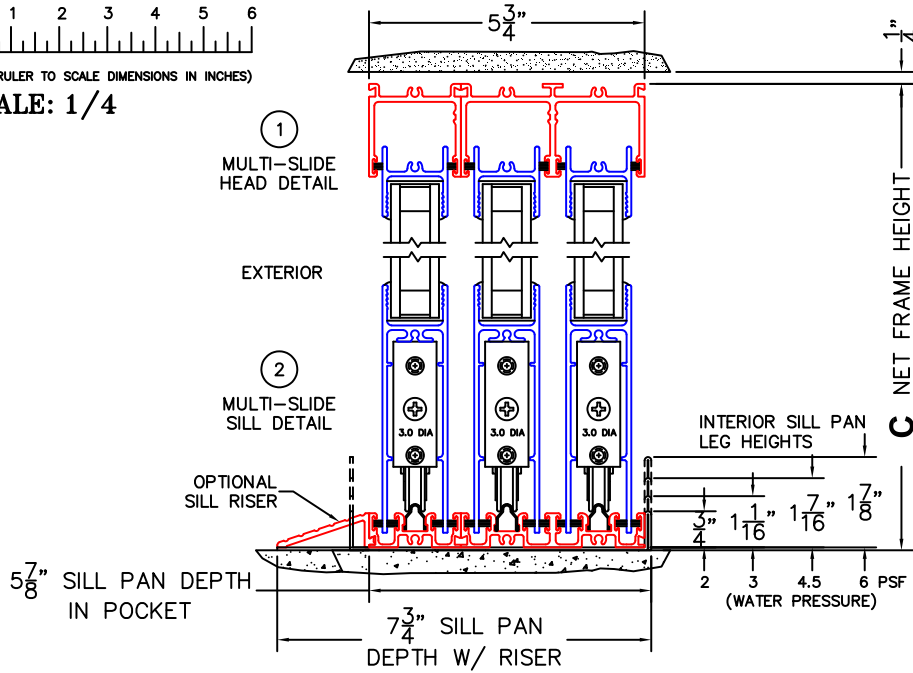

SILL PAN HEIGHT(INTERIOR LEG)
(3/4", 1-1/16", 1-7/16" OR 1-7/8")

CALCULATED VALUES (FLEETWOOD SUPPLIED)

D(POCKET WIDTH)

E(NET FRAME WIDTH)

F(POCKET WIDTH)

G(NET FRAME WIDTH)

NOTES:

(USE RULER TO SCALE DIMENSIONS IN INCHES)

SCALE: 1/4

PXXXIXXXXXXP DOOR SHOWN

FLEETWOOD
WINDOWS & DOORS
FleetwoodUSA.com

NORWOOD 3070EX M/S
90°PXXXIXXXXXXP STANDARD CONFIG.
NO SCREENS

ORDER NO.:

ITEM NO.:

(USE RULER TO SCALE DIMENSIONS IN INCHES)

SCALE: 1/8

ORDER NO.:

ITEM NO.:

(USE RULER TO SCALE DIMENSIONS IN INCHES)

SCALE: 1/4