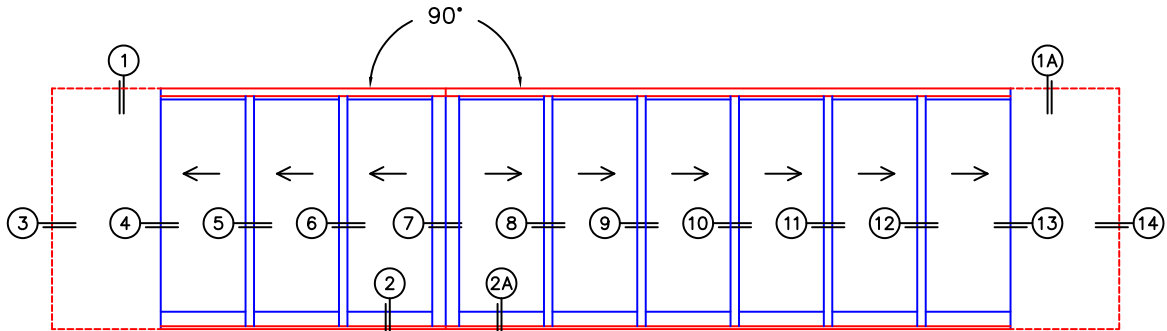

SILL PAN HEIGHT(INTERIOR LEG)
(3/4", 1-1/16", 1-7/16" OR 1-7/8")

CALCULATED VALUES (FLEETWOOD SUPPLIED)

D(POCKET WIDTH)

E(NET FRAME WIDTH)

F(POCKET WIDTH)

G(NET FRAME WIDTH)

NOTES:

(USE RULER TO SCALE DIMENSIONS IN INCHES)

SCALE: 1/4

PXXXIXXXXXXP DOOR SHOWN

FLEETWOOD
WINDOWS & DOORS
FleetwoodUSA.com

NORWOOD 3070EX M/S
90°PXXXIXXXXXXP STANDARD CONFIG.
NO SCREENS

ORDER NO.:

ITEM NO.:

(USE RULER TO SCALE DIMENSIONS IN INCHES)

SCALE: 1/8

*CAUTION: WHEN CONSTRUCTING POCKET NOTE THAT DAYLIGHT WIDTH DOES NOT INCLUDE 1" SET BACK FOR POST INTERLOCKER.

FLEETWOOD
WINDOWS & DOORS
FleetwoodUSA.com

NORWOOD 3070EX M/S
90°PXXXIXXXXXXP STANDARD CONFIG.
NO SCREENS

ORDER NO.:

ITEM NO.:

(USE RULER TO SCALE DIMENSIONS IN INCHES)

SCALE: 1/4