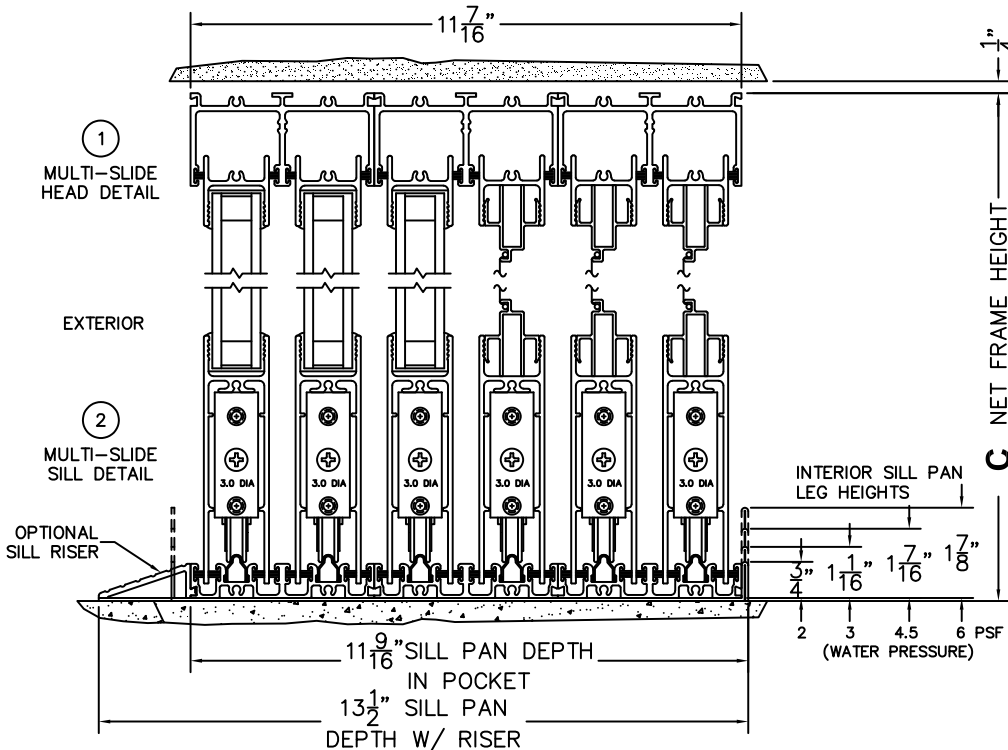

FLEETWOOD
WINDOWS & DOORS
FleetwoodUSA.com

NORWOOD 3070EX M/S
90°PXXXIXXXXXXP STANDARD CONFIG.
WITH SCREENS

ORDER NO.:

ITEM NO.:

REQUIRED DEALER INFO.

A(DAYLIGHT WIDTH)

B(DAYLIGHT WIDTH)

C(NET FRAME HEIGHT)

SILL PAN HEIGHT(INTERIOR LEG)
(3/4", 1-1/16", 1-7/16" OR 1-7/8")

CALCULATED VALUES (FLEETWOOD SUPPLIED)

D(POCKET WIDTH)

E(NET FRAME WIDTH)

F(POCKET WIDTH)

G(NET FRAME WIDTH)

(USE RULER TO SCALE DIMENSIONS IN INCHES)

SCALE: 1/4

NOTES: