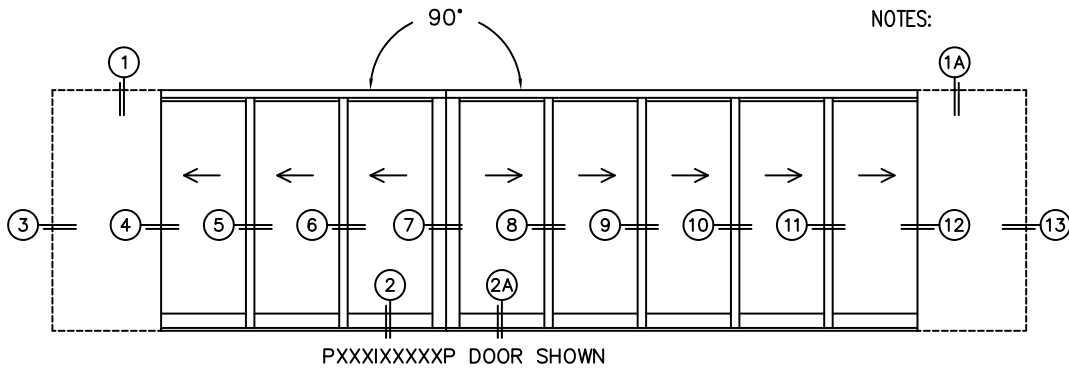

SILL PAN HEIGHT(INTERIOR LEG)
(3/4", 1-1/16", 1-7/16" OR 1-7/8")

CALCULATED VALUES (FLEETWOOD SUPPLIED)

D(POCKET WIDTH)

E(NET FRAME WIDTH)

F(POCKET WIDTH)

G(NET FRAME WIDTH)

(USE RULER TO SCALE DIMENSIONS IN INCHES)

SCALE: 1/4

NOTES:

FLEETWOOD
WINDOWS & DOORS
FleetwoodUSA.com

NORWOOD 3070EX M/S
90°PXXXIXXXXXP STANDARD CONFIG.
WITH SCREENS

ORDER NO.:

ITEM NO.:

(USE RULER TO SCALE DIMENSIONS IN INCHES)

SCALE: 1/12

ORDER NO.:

ITEM NO.:

(USE RULER TO SCALE DIMENSIONS IN INCHES)

SCALE: 1/4