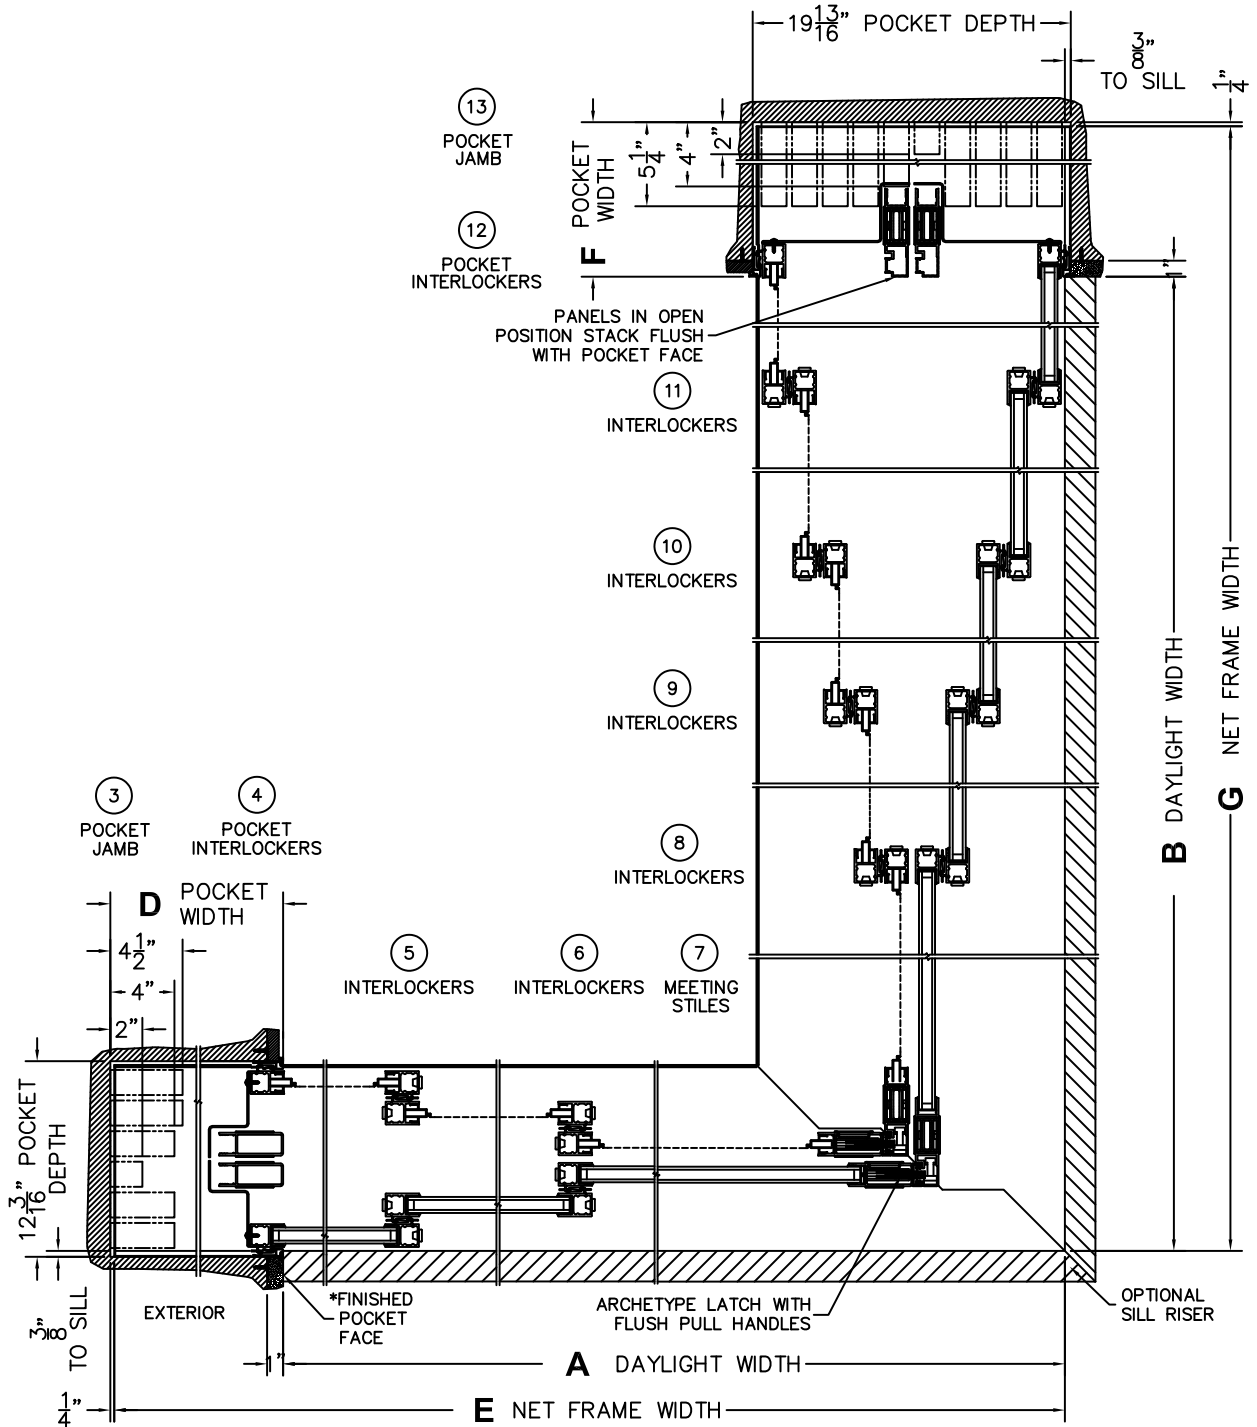

SILL PAN HEIGHT(INTERIOR LEG)
(3/4", 1-1/16", 1-7/16" OR 1-7/8")

CALCULATED VALUES (FLEETWOOD SUPPLIED)

D(POCKET WIDTH)

E(NET FRAME WIDTH)

F(POCKET WIDTH)

G(NET FRAME WIDTH)

(USE RULER TO SCALE DIMENSIONS IN INCHES)

SCALE: 1/4

NOTES:

FLEETWOOD
WINDOWS & DOORS
FleetwoodUSA.com

NORWOOD 3070EX M/S
90°PXXXIXXXXXP STANDARD CONFIG.
WITH SCREENS

ORDER NO.:

ITEM NO.:

(USE RULER TO SCALE DIMENSIONS IN INCHES)

SCALE: 1/12

*CAUTION: WHEN CONSTRUCTING POCKET NOTE THAT DAYLIGHT WIDTH DOES NOT INCLUDE 1" SET BACK FOR POST INTERLOCKER.

FLEETWOOD
WINDOWS & DOORS
FleetwoodUSA.com

NORWOOD 3070EX M/S
90°PXXXIXXXXXP STANDARD CONFIG.
WITH SCREENS

ORDER NO.:

ITEM NO.:

(USE RULER TO SCALE DIMENSIONS IN INCHES)

SCALE: 1/4