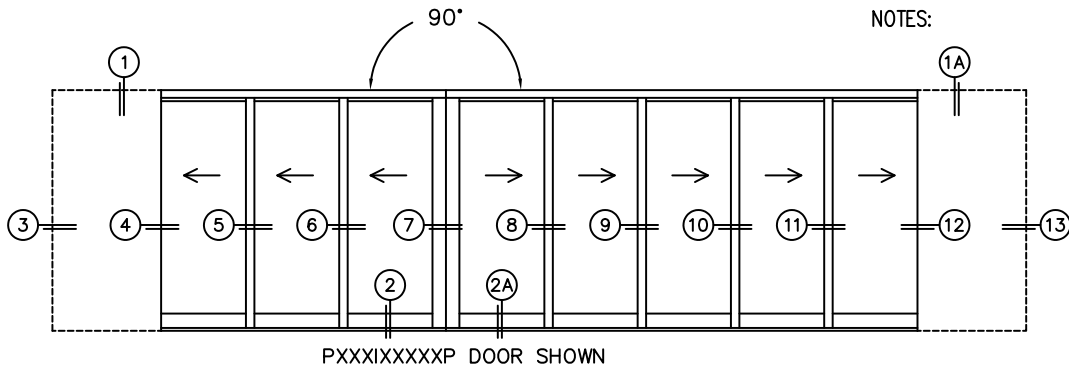

SILL PAN HEIGHT(INTERIOR LEG)
(3/4", 1-1/16", 1-7/16" OR 1-7/8")

CALCULATED VALUES (FLEETWOOD SUPPLIED)

D(POCKET WIDTH)

E(NET FRAME WIDTH)

F(POCKET WIDTH)

G(NET FRAME WIDTH)

(USE RULER TO SCALE DIMENSIONS IN INCHES)

SCALE: 1/4

NOTES:

FLEETWOOD
WINDOWS & DOORS
FleetwoodUSA.com

NORWOOD 3070EX M/S
90°PXXXIXXXXXP STANDARD CONFIG.
WITH SCREENS

ORDER NO.:

ITEM NO.:

(USE RULER TO SCALE DIMENSIONS IN INCHES)

SCALE: 1/12

ORDER NO.:

ITEM NO.:

(USE RULER TO SCALE DIMENSIONS IN INCHES)

SCALE: 1/4