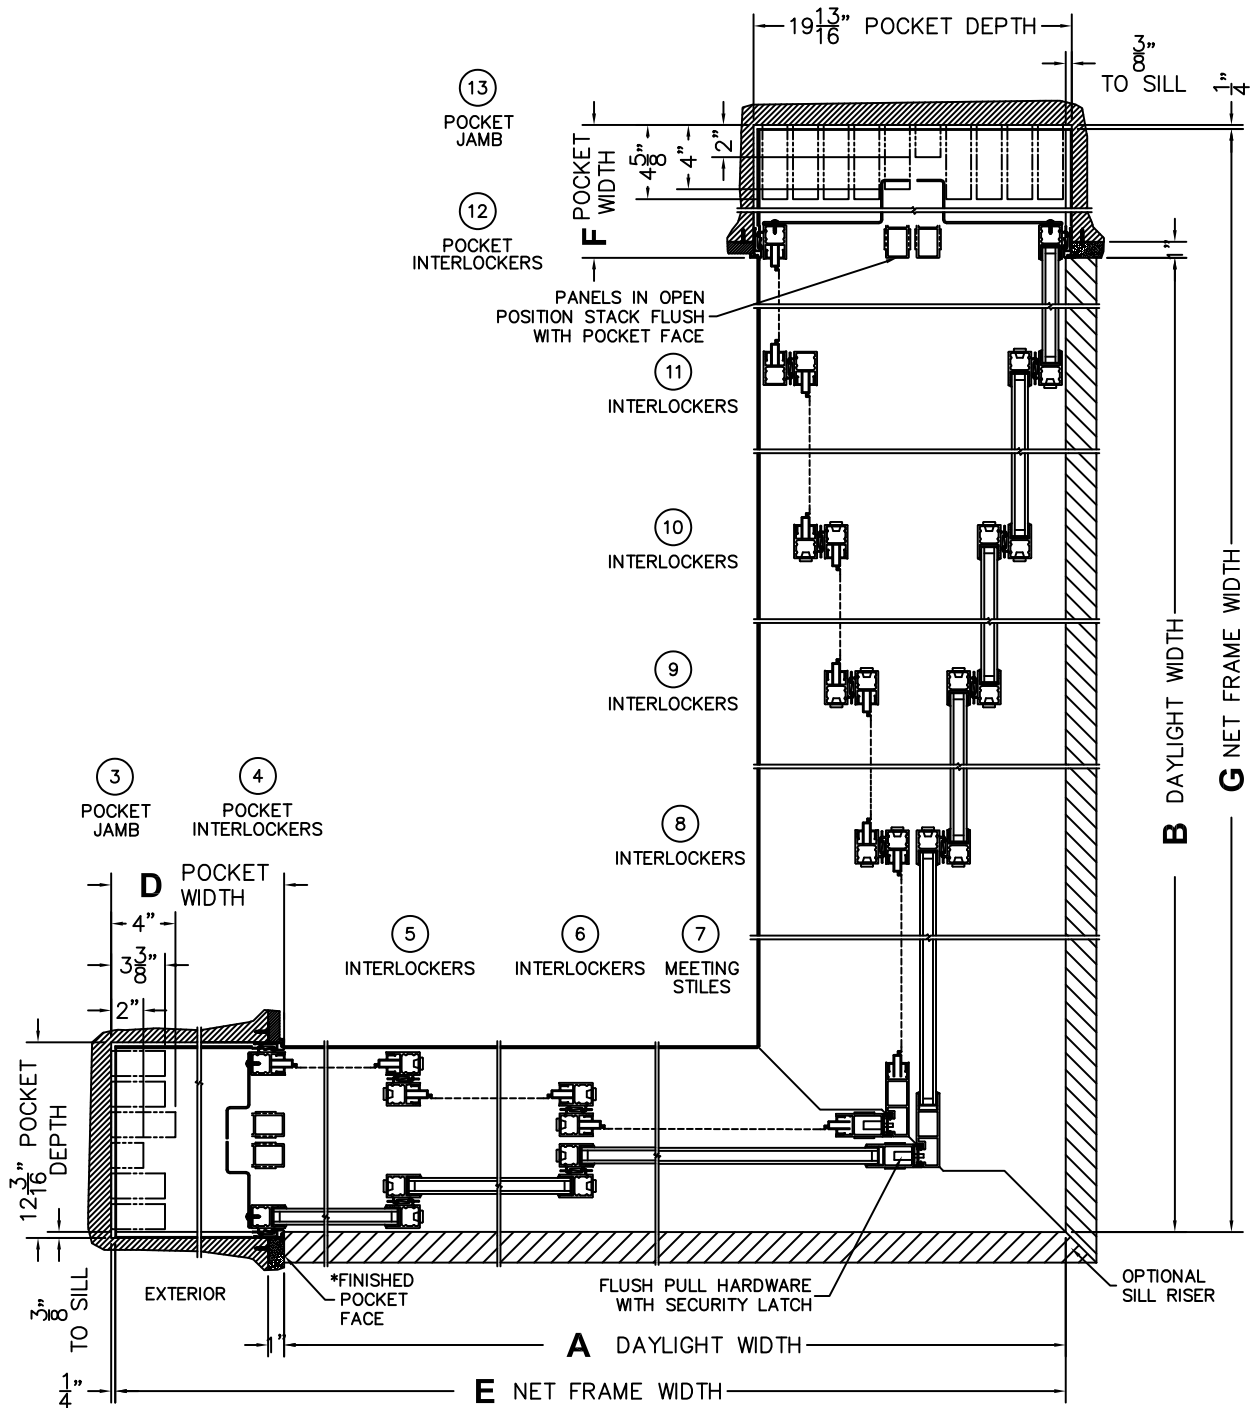

SILL PAN HEIGHT(INTERIOR LEG)
(3/4", 1-1/16", 1-7/16" OR 1-7/8")

CALCULATED VALUES (FLEETWOOD SUPPLIED)

D(POCKET WIDTH)

E(NET FRAME WIDTH)

F(POCKET WIDTH)

G(NET FRAME WIDTH)

(USE RULER TO SCALE DIMENSIONS IN INCHES)

SCALE: 1/4

NOTES:

FLEETWOOD
WINDOWS & DOORS
FleetwoodUSA.com

NORWOOD 3070EX M/S
90°PXXXIXXXXXP STANDARD CONFIG.
WITH SCREENS

ORDER NO.:

ITEM NO.:

(USE RULER TO SCALE DIMENSIONS IN INCHES)

SCALE: 1/12

*CAUTION: WHEN CONSTRUCTING POCKET NOTE THAT DAYLIGHT WIDTH DOES NOT INCLUDE 1" SET BACK FOR POST INTERLOCKER.

FLEETWOOD
WINDOWS & DOORS
FleetwoodUSA.com

NORWOOD 3070EX M/S
90°PXXXIXXXXXP STANDARD CONFIG.
WITH SCREENS

ORDER NO.:

ITEM NO.:

(USE RULER TO SCALE DIMENSIONS IN INCHES)

SCALE: 1/4