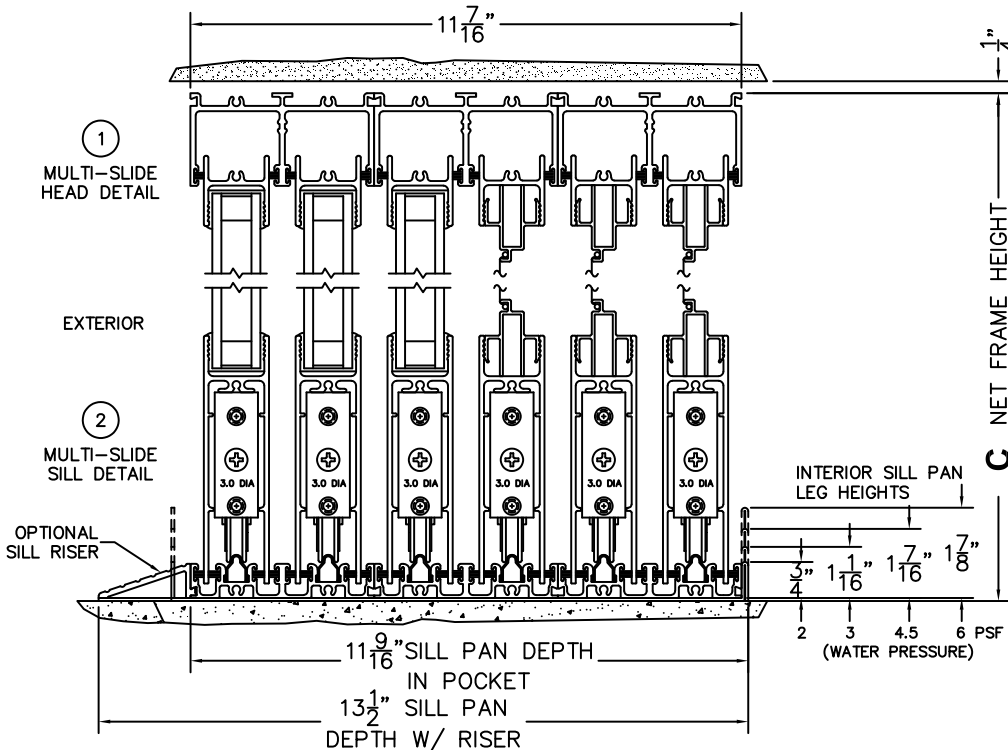

FLEETWOOD
WINDOWS & DOORS
FleetwoodUSA.com

NORWOOD 3070EX M/S
90°PXXXIXXXXXXP STANDARD CONFIG.
WITH SCREENS

ORDER NO.:

ITEM NO.:

REQUIRED DEALER INFO.

A(DAYLIGHT WIDTH)

B(DAYLIGHT WIDTH)

C(NET FRAME HEIGHT)

SILL PAN HEIGHT(INTERIOR LEG)
(3/4", 1-1/16", 1-7/16" OR 1-7/8")

CALCULATED VALUES (FLEETWOOD SUPPLIED)

D(POCKET WIDTH)

E(NET FRAME WIDTH)

F(POCKET WIDTH)

G(NET FRAME WIDTH)

(USE RULER TO SCALE DIMENSIONS IN INCHES)

SCALE: 1/4

NOTES: