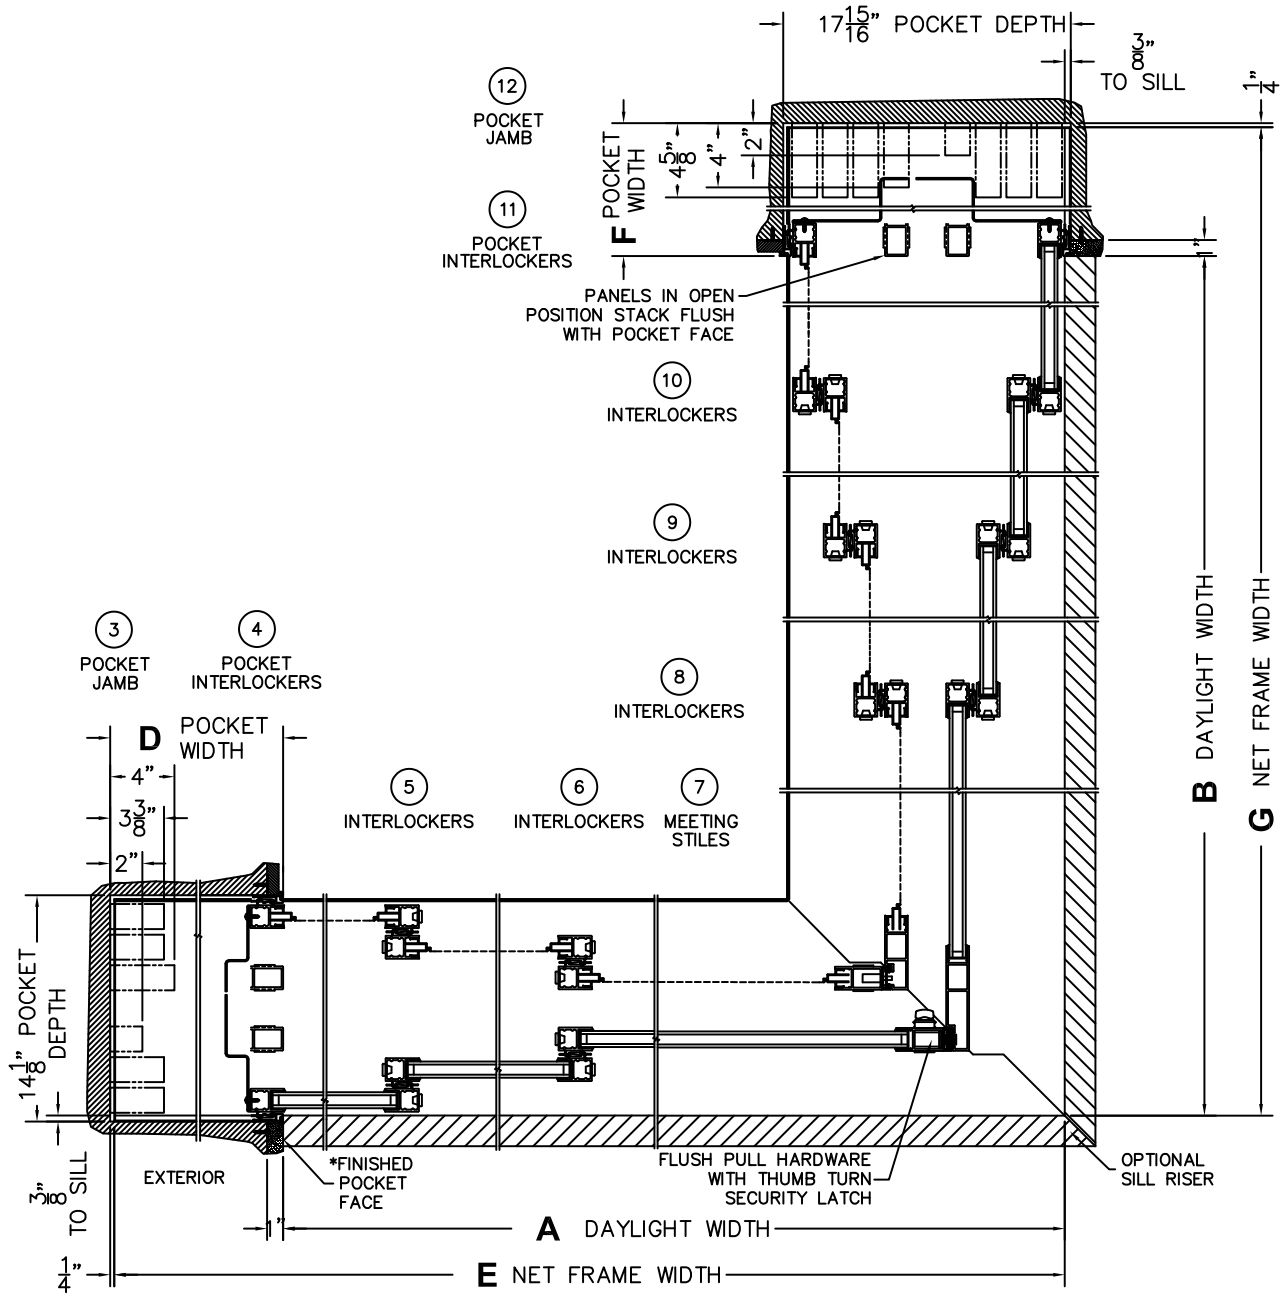

SILL PAN HEIGHT(INTERIOR LEG)
(3/4", 1-1/16", 1-7/16" OR 1-7/8")

CALCULATED VALUES (FLEETWOOD SUPPLIED)

D(POCKET WIDTH)

E(NET FRAME WIDTH)

F(POCKET WIDTH)

G(NET FRAME WIDTH)

NOTES:

(USE RULER TO SCALE DIMENSIONS IN INCHES)

SCALE: 1/4

FLEETWOOD
WINDOWS & DOORS
FleetwoodUSA.com

NORWOOD 3070EX M/S
90°PXXXIXXXXP CUSTOM CONFIG.
WITH SCREENS

ORDER NO.:

ITEM NO.:

(USE RULER TO SCALE DIMENSIONS IN INCHES)

SCALE: 1/4

(USE RULER TO SCALE DIMENSIONS IN INCHES)

SCALE: 1/12

*CAUTION: WHEN CONSTRUCTING POCKET NOTE THAT DAYLIGHT WIDTH DOES NOT INCLUDE 1" SET BACK FOR POST INTERLOCKER.

FLEETWOOD
WINDOWS & DOORS
FleetwoodUSA.com

NORWOOD 3070EX M/S
90°PXXXIXXXXP STANDARD CONFIG.
WITH SCREENS

ORDER NO.:

ITEM NO.:

(USE RULER TO SCALE DIMENSIONS IN INCHES)

SCALE: 1/4