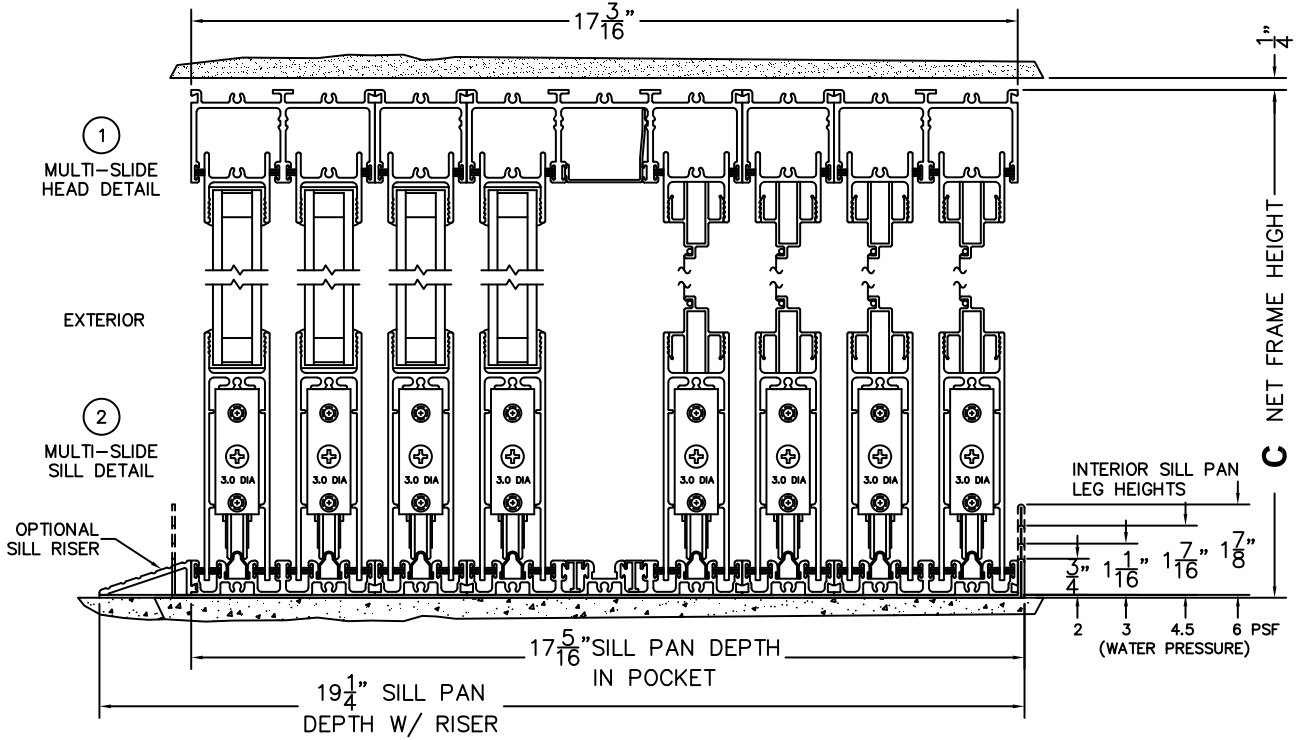

SILL PAN HEIGHT(INTERIOR LEG)
(3/4", 1-1/16", 1-7/16" OR 1-7/8")

CALCULATED VALUES (FLEETWOOD SUPPLIED)

D(POCKET WIDTH)

E(NET FRAME WIDTH)

F(POCKET WIDTH)

G(NET FRAME WIDTH)

NOTES:

(USE RULER TO SCALE DIMENSIONS IN INCHES)

SCALE: 1/4

FLEETWOOD
WINDOWS & DOORS
FleetwoodUSA.com

NORWOOD 3070EX M/S
90°PXXXIXXXXP CUSTOM CONFIG.
WITH SCREENS

ORDER NO.:

ITEM NO.:

(USE RULER TO SCALE DIMENSIONS IN INCHES)

SCALE: 1/4

(USE RULER TO SCALE DIMENSIONS IN INCHES)

SCALE: 1/12

*CAUTION: WHEN CONSTRUCTING POCKET NOTE THAT DAYLIGHT WIDTH DOES NOT INCLUDE 1" SET BACK FOR POST INTERLOCKER.

FLEETWOOD
WINDOWS & DOORS
FleetwoodUSA.com

NORWOOD 3070EX M/S
90°PXXXIXXXXP STANDARD CONFIG.
WITH SCREENS

ORDER NO.:

ITEM NO.:

(USE RULER TO SCALE DIMENSIONS IN INCHES)

SCALE: 1/4