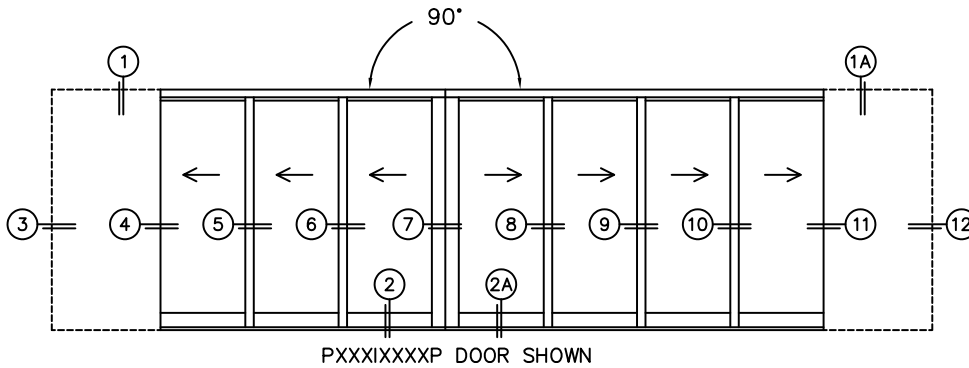

SILL PAN HEIGHT(INTERIOR LEG)
(3/4", 1-1/16", 1-7/16" OR 1-7/8")

CALCULATED VALUES (FLEETWOOD SUPPLIED)

D(POCKET WIDTH)

E(NET FRAME WIDTH)

F(POCKET WIDTH)

G(NET FRAME WIDTH)

NOTES:

(USE RULER TO SCALE DIMENSIONS IN INCHES)

SCALE: 1/4

FLEETWOOD
WINDOWS & DOORS
FleetwoodUSA.com

NORWOOD 3070EX M/S
90°PXXXIXXXXP CUSTOM CONFIG.
WITH SCREENS

ORDER NO.:

ITEM NO.:

(USE RULER TO SCALE DIMENSIONS IN INCHES)

SCALE: 1/4

(USE RULER TO SCALE DIMENSIONS IN INCHES)

SCALE: 1/12

*CAUTION: WHEN CONSTRUCTING POCKET NOTE THAT DAYLIGHT WIDTH DOES NOT INCLUDE 1" SET BACK FOR POST INTERLOCKER.

FLEETWOOD
WINDOWS & DOORS
FleetwoodUSA.com

NORWOOD 3070EX M/S
90°PXXXIXXXXP STANDARD CONFIG.
WITH SCREENS

ORDER NO.:

ITEM NO.:

(USE RULER TO SCALE DIMENSIONS IN INCHES)

SCALE: 1/4