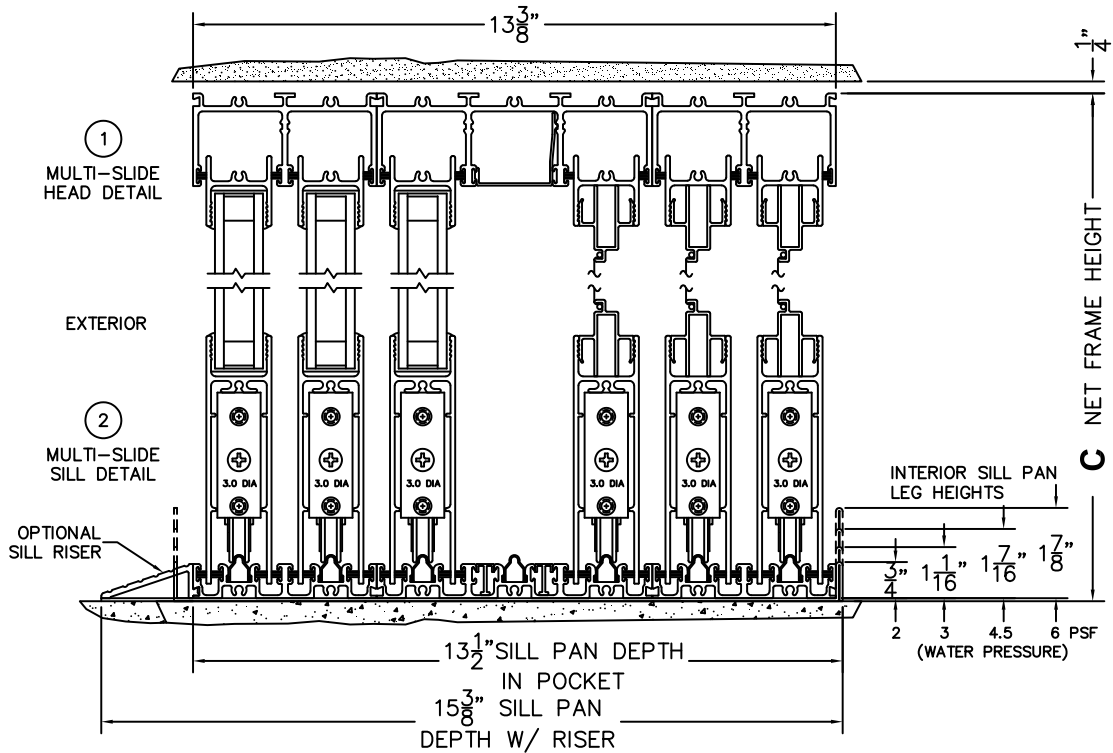

FLEETWOOD
WINDOWS & DOORS
FleetwoodUSA.com

NORWOOD 3070EX M/S
90°PXXXIXXXXP STANDARD CONFIG.
WITH SCREENS

ORDER NO.:

ITEM NO.:

REQUIRED DEALER INFO.

A(DAYLIGHT WIDTH)

B(DAYLIGHT WIDTH)

C(NET FRAME HEIGHT)

SILL PAN HEIGHT(INTERIOR LEG)
(3/4", 1-1/16", 1-7/16" OR 1-7/8")

CALCULATED VALUES (FLEETWOOD SUPPLIED)

D(POCKET WIDTH)

E(NET FRAME WIDTH)

F(POCKET WIDTH)

G(NET FRAME WIDTH)

NOTES:

(USE RULER TO SCALE DIMENSIONS IN INCHES)

SCALE: 1/4