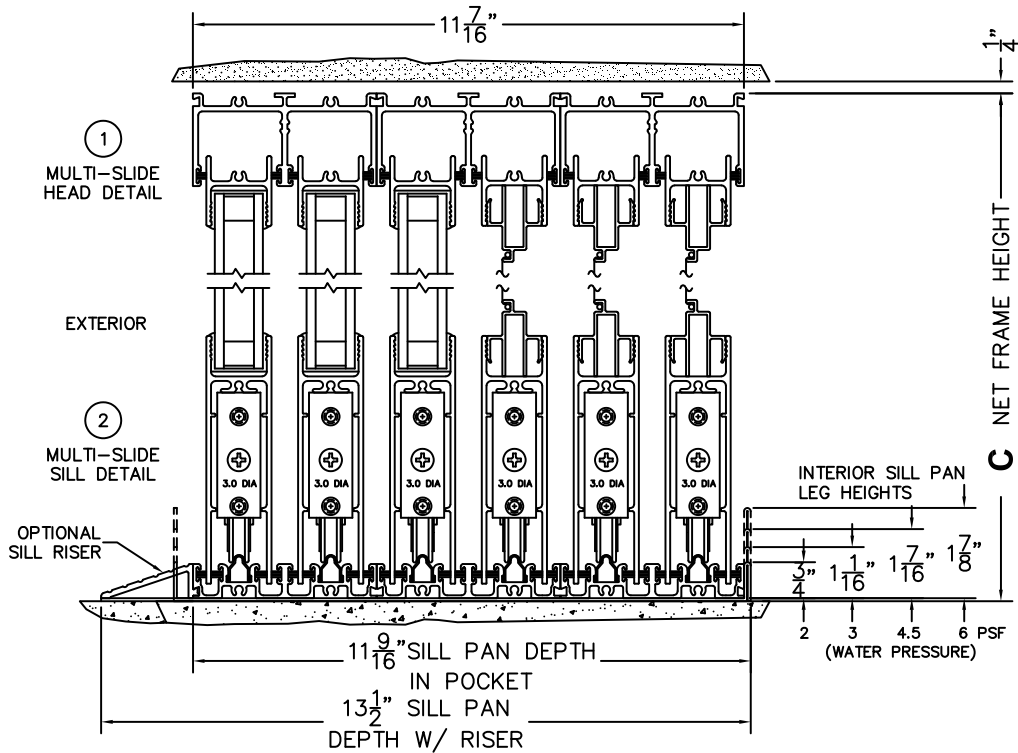

FLEETWOOD
WINDOWS & DOORS
FleetwoodUSA.com

NORWOOD 3070EX M/S
90°PXXXIXXXXP STANDARD CONFIG.
WITH SCREENS

ORDER NO.:

ITEM NO.:

REQUIRED DEALER INFO.

A(DAYLIGHT WIDTH)

B(DAYLIGHT WIDTH)

C(NET FRAME HEIGHT)

SILL PAN HEIGHT(INTERIOR LEG)
(3/4", 1-1/16", 1-7/16" OR 1-7/8")

CALCULATED VALUES (FLEETWOOD SUPPLIED)

D(POCKET WIDTH)

E(NET FRAME WIDTH)

F(POCKET WIDTH)

G(NET FRAME WIDTH)

NOTES:

(USE RULER TO SCALE DIMENSIONS IN INCHES)

SCALE: 1/4