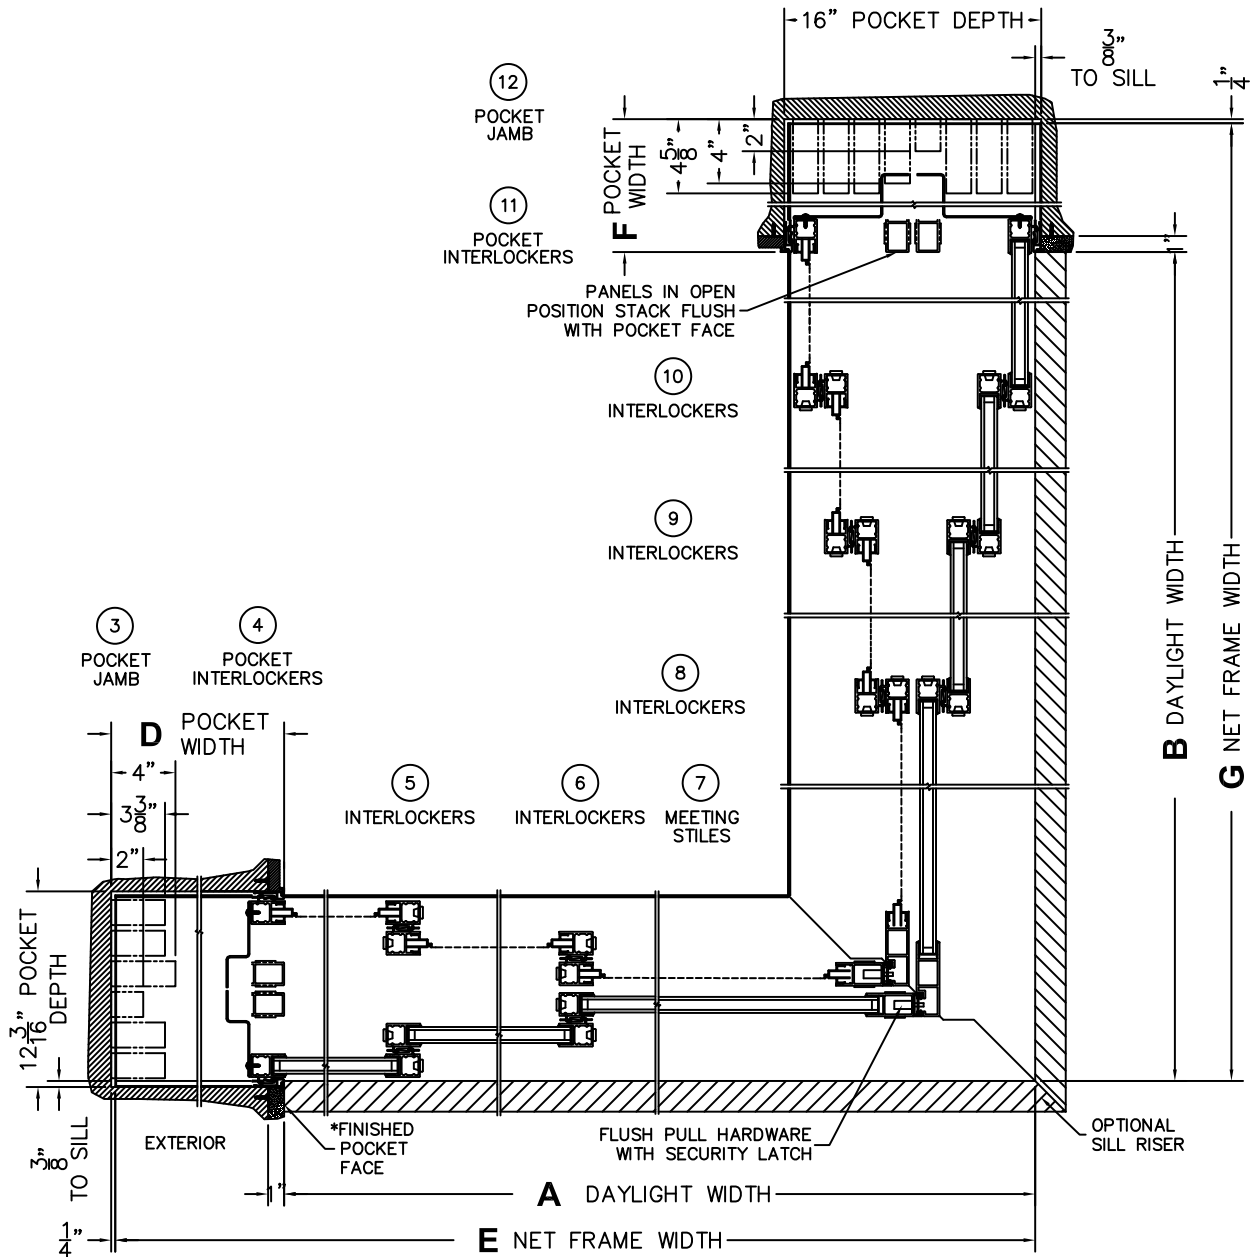

SILL PAN HEIGHT(INTERIOR LEG)
(3/4", 1-1/16", 1-7/16" OR 1-7/8")

CALCULATED VALUES (FLEETWOOD SUPPLIED)

D(POCKET WIDTH)

E(NET FRAME WIDTH)

F(POCKET WIDTH)

G(NET FRAME WIDTH)

NOTES:

(USE RULER TO SCALE DIMENSIONS IN INCHES)

SCALE: 1/4

PXXXIXXXXP DOOR SHOWN

FLEETWOOD
WINDOWS & DOORS
FleetwoodUSA.com

NORWOOD 3070EX M/S
90°PXXXIXXXXP STANDARD CONFIG.
WITH SCREENS

ORDER NO.:

ITEM NO.:

(USE RULER TO SCALE DIMENSIONS IN INCHES)

SCALE: 1/12

*CAUTION: WHEN CONSTRUCTING POCKET NOTE THAT DAYLIGHT WIDTH DOES NOT INCLUDE 1" SET BACK FOR POST INTERLOCKER.

FLEETWOOD
WINDOWS & DOORS
FleetwoodUSA.com

NORWOOD 3070EX M/S
90°PXXXIXXXXP STANDARD CONFIG.
WITH SCREENS

ORDER NO.:

ITEM NO.:

(USE RULER TO SCALE DIMENSIONS IN INCHES)

SCALE: 1/4