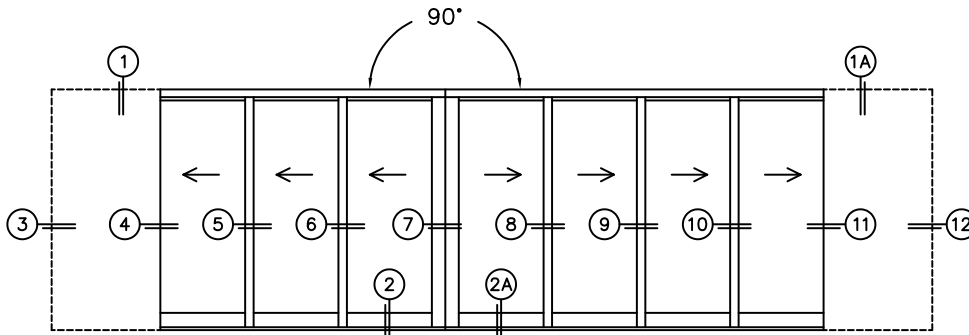

SILL PAN HEIGHT(INTERIOR LEG)
(3/4", 1-1/16", 1-7/16" OR 1-7/8")

CALCULATED VALUES (FLEETWOOD SUPPLIED)

D(POCKET WIDTH)

E(NET FRAME WIDTH)

F(POCKET WIDTH)

G(NET FRAME WIDTH)

NOTES:

(USE RULER TO SCALE DIMENSIONS IN INCHES)

SCALE: 1/4

PXXXIXXXXP DOOR SHOWN

FLEETWOOD
WINDOWS & DOORS
FleetwoodUSA.com

NORWOOD 3070EX M/S
90°PXXXIXXXXP STANDARD CONFIG.
WITH SCREENS

ORDER NO.:

ITEM NO.:

(USE RULER TO SCALE DIMENSIONS IN INCHES)

SCALE: 1/12

*CAUTION: WHEN CONSTRUCTING POCKET NOTE THAT DAYLIGHT WIDTH DOES NOT INCLUDE 1" SET BACK FOR POST INTERLOCKER.

FLEETWOOD
WINDOWS & DOORS
FleetwoodUSA.com

NORWOOD 3070EX M/S
90°PXXXIXXXXP STANDARD CONFIG.
WITH SCREENS

ORDER NO.:

ITEM NO.:

(USE RULER TO SCALE DIMENSIONS IN INCHES)

SCALE: 1/4