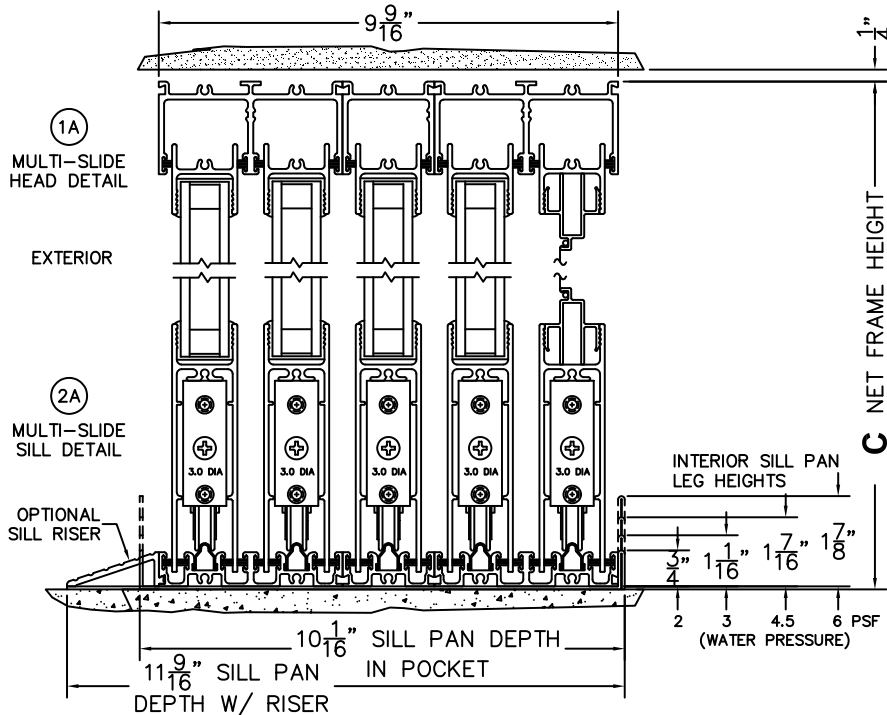

CALCULATED VALUES (FLEETWOOD SUPPLIED)

D (POCKET WIDTH)	
E (NET FRAME WIDTH)	
F (POCKET WIDTH)	
G (NET FRAME WIDTH)	

NOTES:

(USE RULER TO SCALE DIMENSIONS IN INCHES)

SCALE: 1/4

FLEETWOOD
WINDOWS & DOORS
FleetwoodUSA.com

NORWOOD 3070EX M/S
90°PXXX-XXXXP STANDARD CONFIG.
WITH SCREENS

ORDER NO.:

ITEM NO.:

(USE RULER TO SCALE DIMENSIONS IN INCHES)

SCALE: 1/4