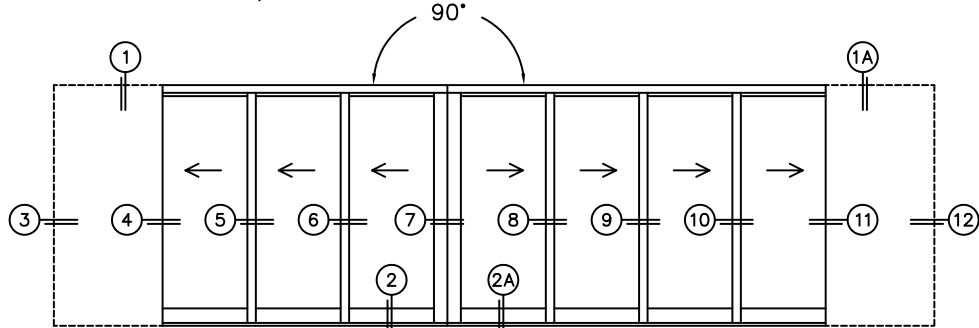

CALCULATED VALUES (FLEETWOOD SUPPLIED)

D (POCKET WIDTH)	
E (NET FRAME WIDTH)	
F (POCKET WIDTH)	
G (NET FRAME WIDTH)	

NOTES:

(USE RULER TO SCALE DIMENSIONS IN INCHES)

SCALE: 1/4

FLEETWOOD
WINDOWS & DOORS
FleetwoodUSA.com

NORWOOD 3070EX M/S
90°PXXX-XXXXP STANDARD CONFIG.
WITH SCREENS

ORDER NO.:

ITEM NO.:

(USE RULER TO SCALE DIMENSIONS IN INCHES)

SCALE: 1/4