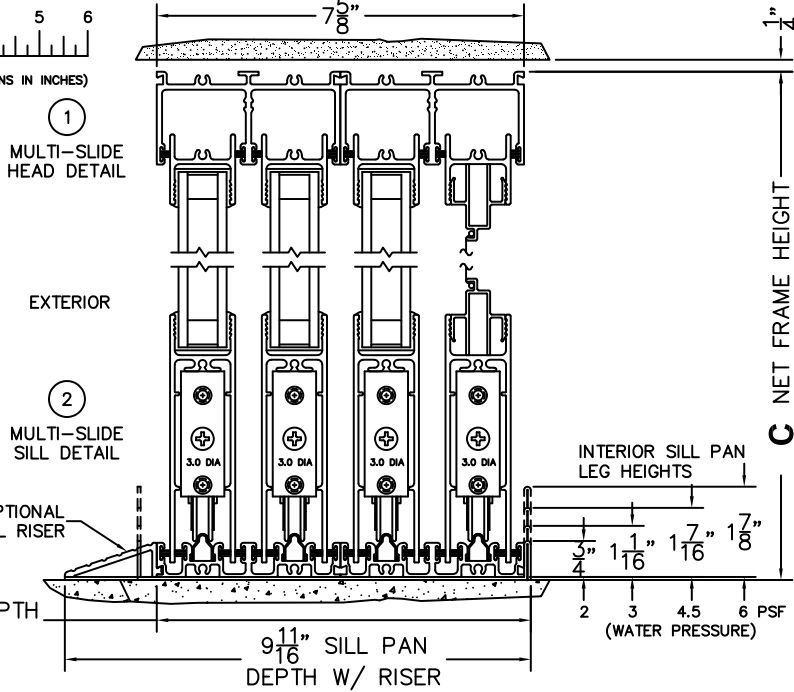

CALCULATED VALUES (FLEETWOOD SUPPLIED)

D (POCKET WIDTH)	
E (NET FRAME WIDTH)	
F (POCKET WIDTH)	
G (NET FRAME WIDTH)	

NOTES:

(USE RULER TO SCALE DIMENSIONS IN INCHES)

SCALE: 1/4

FLEETWOOD
WINDOWS & DOORS
FleetwoodUSA.com

NORWOOD 3070EX M/S
90°PXXX-XXXXP STANDARD CONFIG.
WITH SCREENS

ORDER NO.:

ITEM NO.:

(USE RULER TO SCALE DIMENSIONS IN INCHES)

SCALE: 1/4