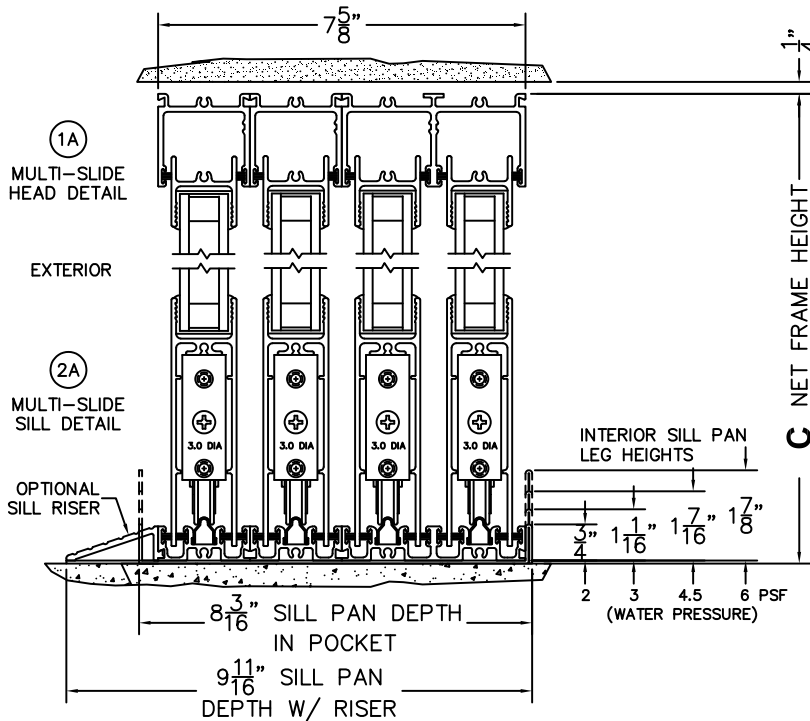

CALCULATED VALUES (FLEETWOOD SUPPLIED)

D (POCKET WIDTH)	
E (NET FRAME WTH)	
F (POCKET WIDTH)	
G (NET FRAME WTH)	

NOTES:

(USE RULER TO SCALE DIMENSIONS IN INCHES)

SCALE: 1/4

FLEETWOOD
WINDOWS & DOORS
FleetwoodUSA.com

NORWOOD 3070EX M/S
90°PXXXIXXXXP STANDARD CONFIG.
NO SCREENS

ORDER NO.:

ITEM NO.:

(USE RULER TO SCALE DIMENSIONS IN INCHES)

SCALE: 1/8

*CAUTION: WHEN CONSTRUCTING POCKET NOTE THAT DAYLIGHT WIDTH DOES NOT INCLUDE 1" SET BACK FOR POST INTERLOCKER.