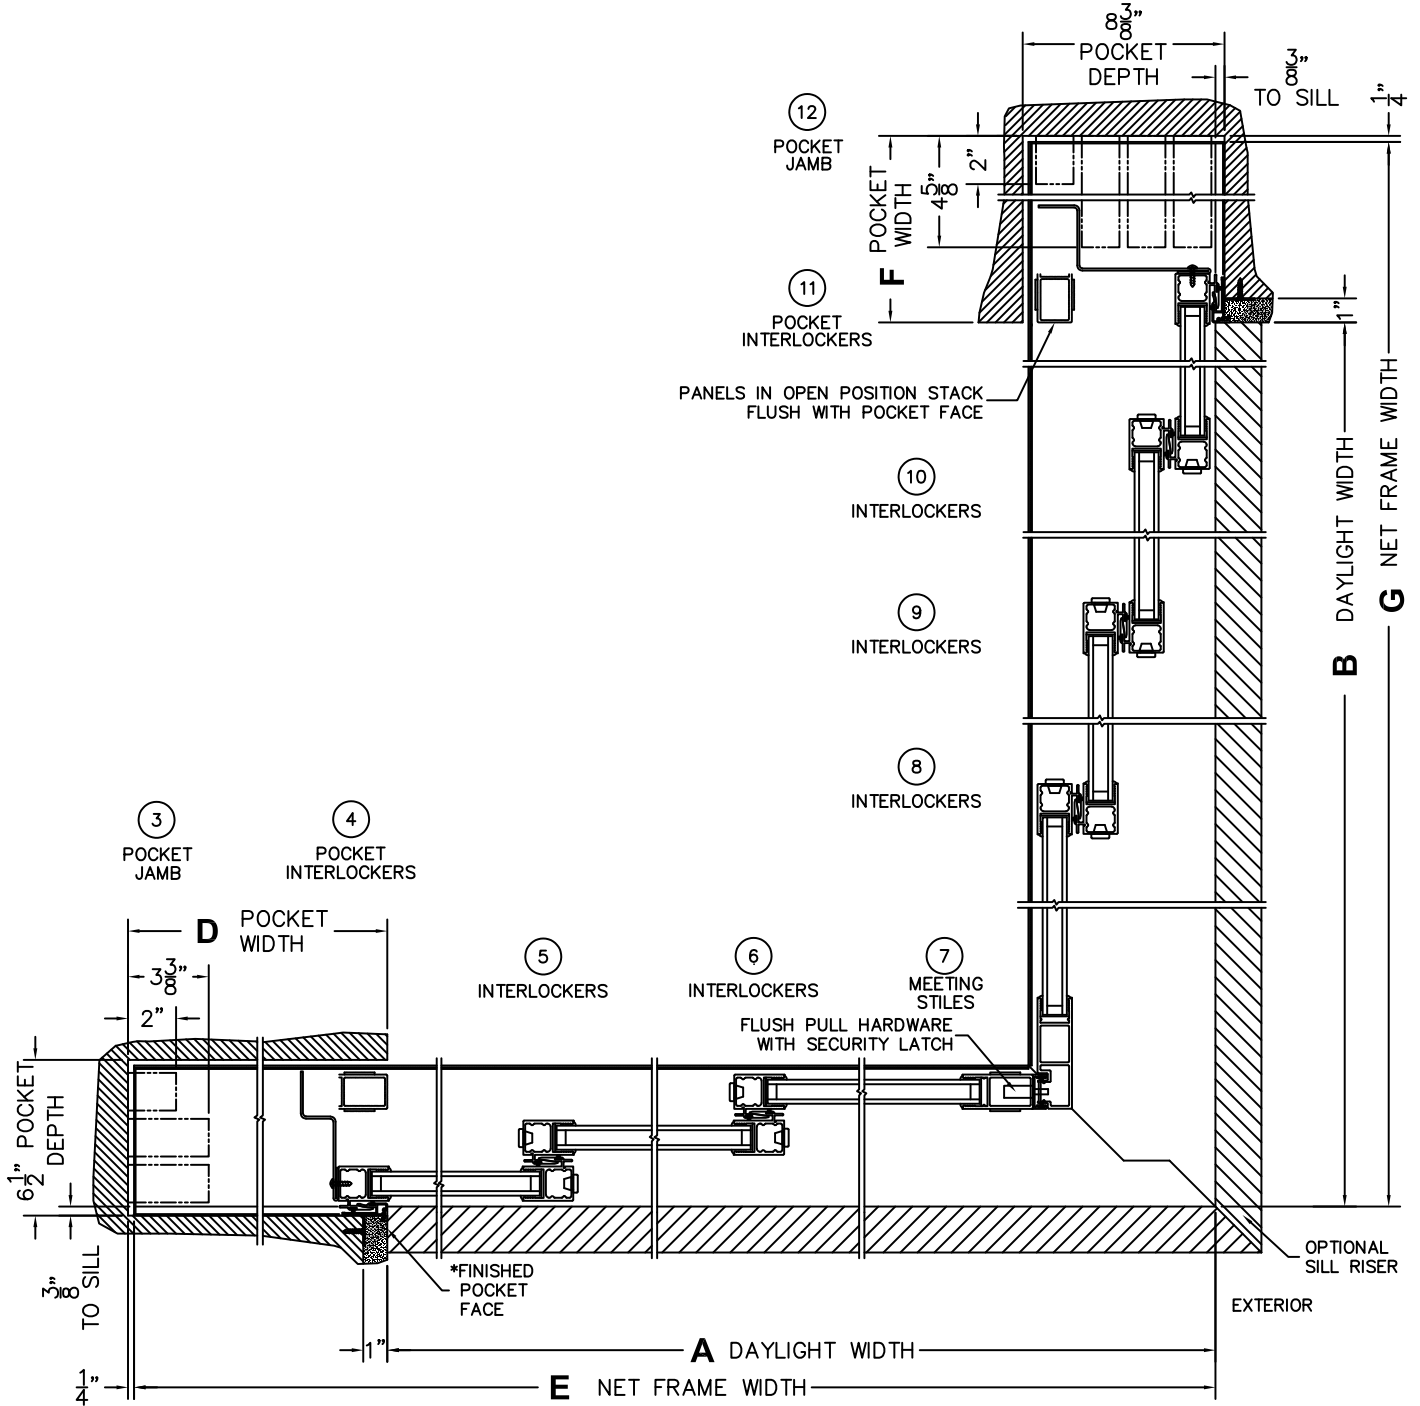

CALCULATED VALUES (FLEETWOOD SUPPLIED)

D (POCKET WIDTH)	
E (NET FRAME WTH)	
F (POCKET WIDTH)	
G (NET FRAME WTH)	

NOTES:

(USE RULER TO SCALE DIMENSIONS IN INCHES)

SCALE: 1/4

FLEETWOOD
WINDOWS & DOORS
FleetwoodUSA.com

NORWOOD 3070EX M/S
90°PXXXIXXXXP STANDARD CONFIG.
NO SCREENS

ORDER NO.:

ITEM NO.:

(USE RULER TO SCALE DIMENSIONS IN INCHES)

SCALE: 1/8

*CAUTION: WHEN CONSTRUCTING POCKET NOTE THAT DAYLIGHT WIDTH DOES NOT INCLUDE 1" SET BACK FOR POST INTERLOCKER.

FLEETWOOD
WINDOWS & DOORS
FleetwoodUSA.com

NORWOOD 3070EX M/S
90°PXXXIXXXXP STANDARD CONFIG.
NO SCREENS

ORDER NO.:

ITEM NO.:

(USE RULER TO SCALE DIMENSIONS IN INCHES)

SCALE: 1/4