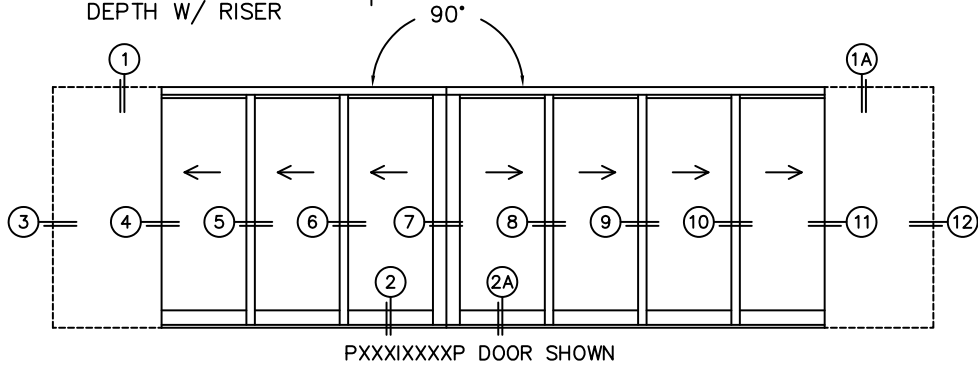

CALCULATED VALUES (FLEETWOOD SUPPLIED)

D (POCKET WIDTH)	
E (NET FRAME WTH)	
F (POCKET WIDTH)	
G (NET FRAME WTH)	

NOTES:

(USE RULER TO SCALE DIMENSIONS IN INCHES)

SCALE: 1/4

FLEETWOOD
WINDOWS & DOORS
FleetwoodUSA.com

NORWOOD 3070EX M/S
90°PXXXIXXXXP STANDARD CONFIG.
NO SCREENS

ORDER NO.:

ITEM NO.:

(USE RULER TO SCALE DIMENSIONS IN INCHES)

SCALE: 1/8

*CAUTION: WHEN CONSTRUCTING POCKET NOTE THAT DAYLIGHT WIDTH DOES NOT INCLUDE 1" SET BACK FOR POST INTERLOCKER.