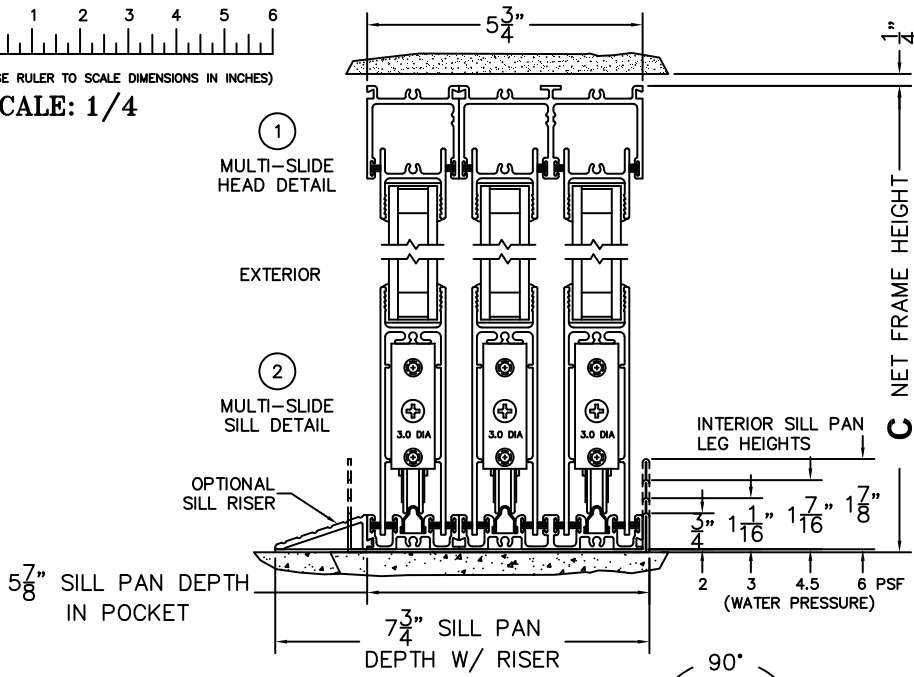

CALCULATED VALUES (FLEETWOOD SUPPLIED)

D (POCKET WIDTH)	
E (NET FRAME WTH)	
F (POCKET WIDTH)	
G (NET FRAME WTH)	

NOTES:

(USE RULER TO SCALE DIMENSIONS IN INCHES)

SCALE: 1/4

FLEETWOOD
WINDOWS & DOORS
FleetwoodUSA.com

NORWOOD 3070EX M/S
90°PXXXIXXXXP STANDARD CONFIG.
NO SCREENS

ORDER NO.:

ITEM NO.:

(USE RULER TO SCALE DIMENSIONS IN INCHES)

SCALE: 1/8

*CAUTION: WHEN CONSTRUCTING POCKET NOTE THAT DAYLIGHT WIDTH DOES NOT INCLUDE 1" SET BACK FOR POST INTERLOCKER.

FLEETWOOD
WINDOWS & DOORS
FleetwoodUSA.com

NORWOOD 3070EX M/S
90°PXXXIXXXXP STANDARD CONFIG.
NO SCREENS

ORDER NO.:

ITEM NO.:

(USE RULER TO SCALE DIMENSIONS IN INCHES)

SCALE: 1/4