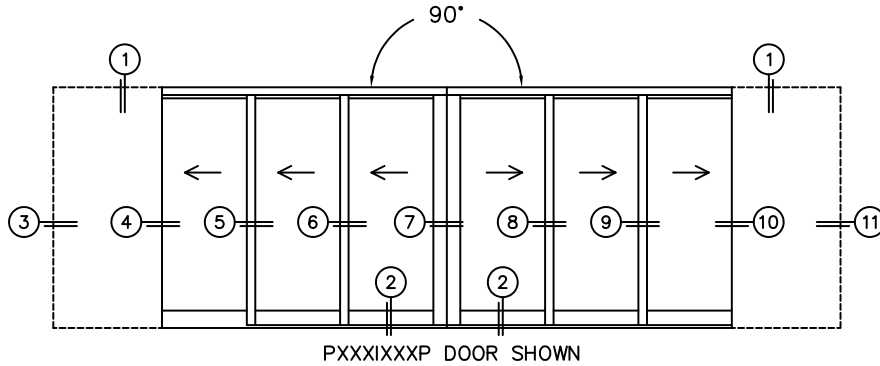

SILL PAN HEIGHT(INTERIOR LEG)
(3/4", 1-1/16", 1-7/16" OR 1-7/8")

CALCULATED VALUES (FLEETWOOD SUPPLIED)

D(POCKET WIDTH)

E(NET FRAME WIDTH)

F(POCKET WIDTH)

G(NET FRAME WIDTH)

NOTES:

(USE RULER TO SCALE DIMENSIONS IN INCHES)

SCALE: 1/4

FLEETWOOD
WINDOWS & DOORS
FleetwoodUSA.com

NORWOOD 3070EX M/S
90°PXXXIXXP STANDARD CONFIG.
WITH SCREENS

ORDER NO.:

ITEM NO.:

(USE RULER TO SCALE DIMENSIONS IN INCHES)

SCALE: 1/12

*CAUTION: WHEN CONSTRUCTING POCKET NOTE THAT DAYLIGHT WIDTH DOES NOT INCLUDE 1" SET BACK FOR POST INTERLOCKER.