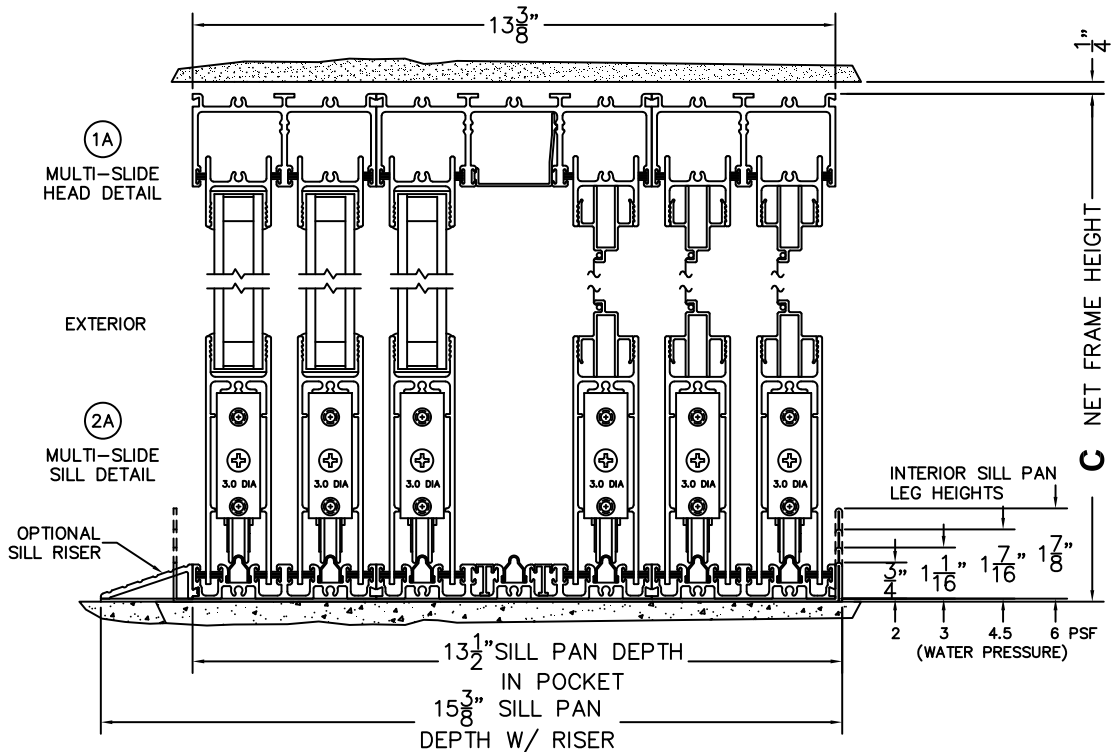

SILL PAN HEIGHT(INTERIOR LEG)
(3/4", 1-1/16", 1-7/16" OR 1-7/8")

CALCULATED VALUES (FLEETWOOD SUPPLIED)

D(POCKET WIDTH)

E(NET FRAME WIDTH)

F(POCKET WIDTH)

G(NET FRAME WIDTH)

NOTES:

(USE RULER TO SCALE DIMENSIONS IN INCHES)

SCALE: 1/4

FLEETWOOD
WINDOWS & DOORS
FleetwoodUSA.com

NORWOOD 3070EX M/S
90°PXXXIXXP STANDARD CONFIG.
WITH SCREENS

ORDER NO.:

ITEM NO.:

(USE RULER TO SCALE DIMENSIONS IN INCHES)

SCALE: 1/12

*CAUTION: WHEN CONSTRUCTING POCKET NOTE THAT DAYLIGHT WIDTH DOES NOT INCLUDE 1" SET BACK FOR POST INTERLOCKER.