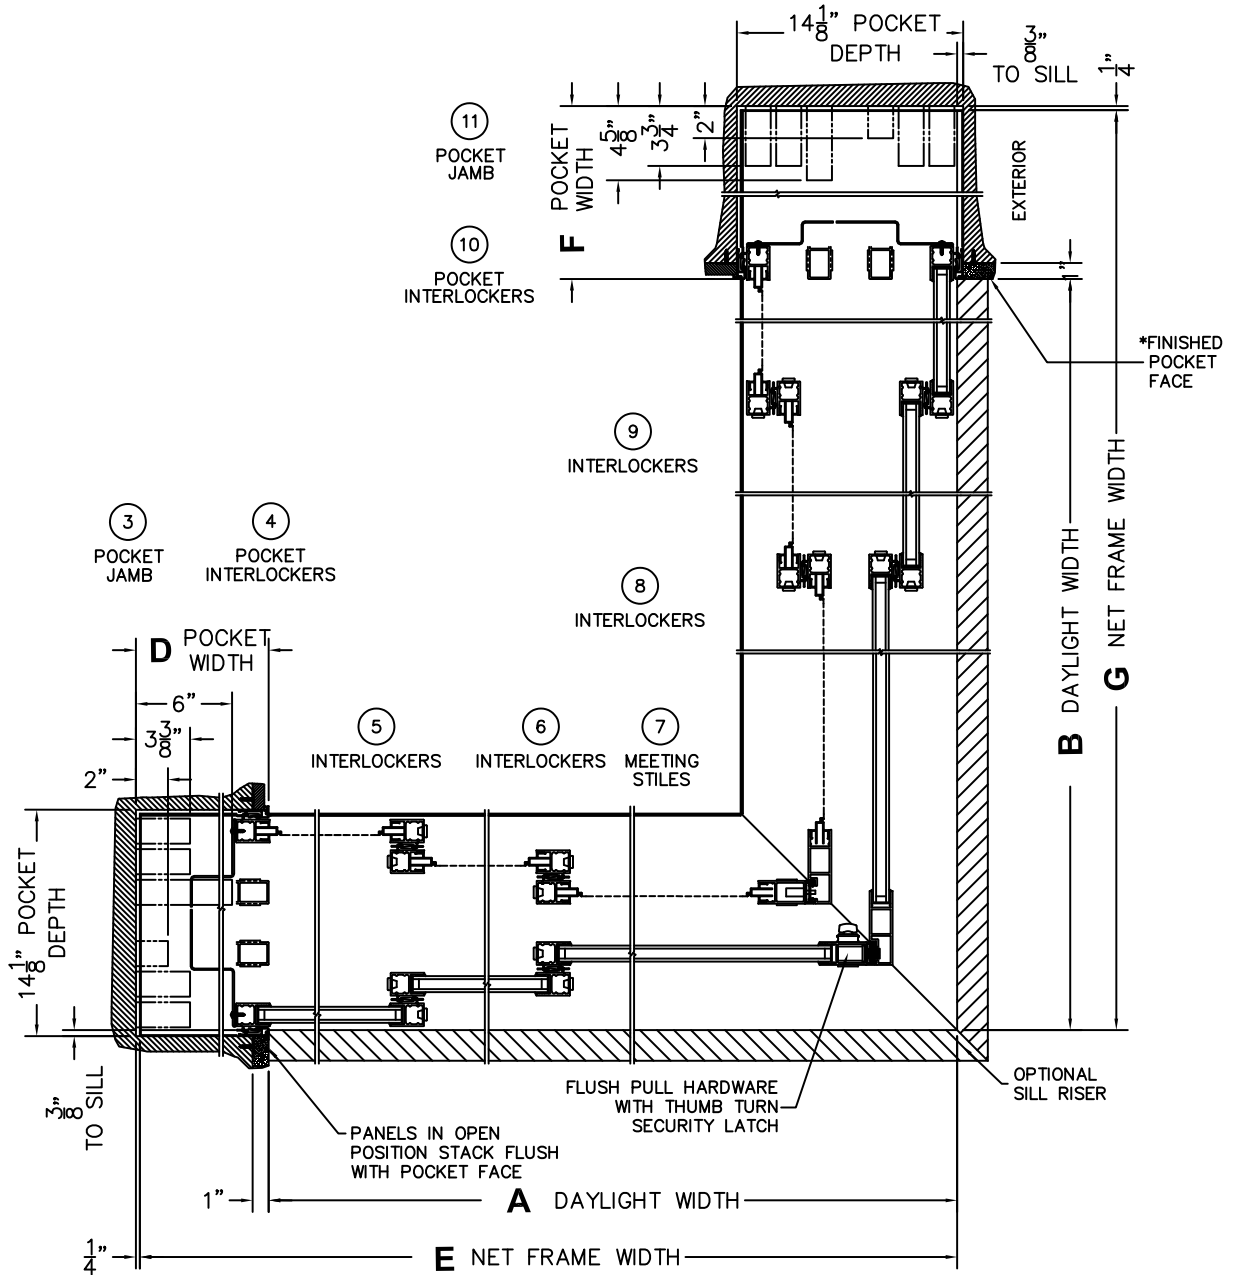

SILL PAN HEIGHT(INTERIOR LEG)
(3/4", 1-1/16", 1-7/16" OR 1-7/8")

CALCULATED VALUES (FLEETWOOD SUPPLIED)

D(POCKET WIDTH)

E(NET FRAME WIDTH)

F(POCKET WIDTH)

G(NET FRAME WIDTH)

NOTES:

(USE RULER TO SCALE DIMENSIONS IN INCHES)

SCALE: 1/4

FLEETWOOD
WINDOWS & DOORS
FleetwoodUSA.com

NORWOOD 3070EX M/S
90°PXXXIXXP STANDARD CONFIG.
WITH SCREENS

ORDER NO.:

ITEM NO.:

(USE RULER TO SCALE DIMENSIONS IN INCHES)

SCALE: 1/12

*CAUTION: WHEN CONSTRUCTING POCKET NOTE THAT DAYLIGHT WIDTH DOES NOT INCLUDE 1" SET BACK FOR POST INTERLOCKER.

FLEETWOOD
WINDOWS & DOORS
FleetwoodUSA.com

NORWOOD 3070EX M/S
90°PXXXIXXXP STANDARD CONFIG.
WITH SCREENS

ORDER NO.:

ITEM NO.:

(USE RULER TO SCALE DIMENSIONS IN INCHES)

SCALE: 1/4