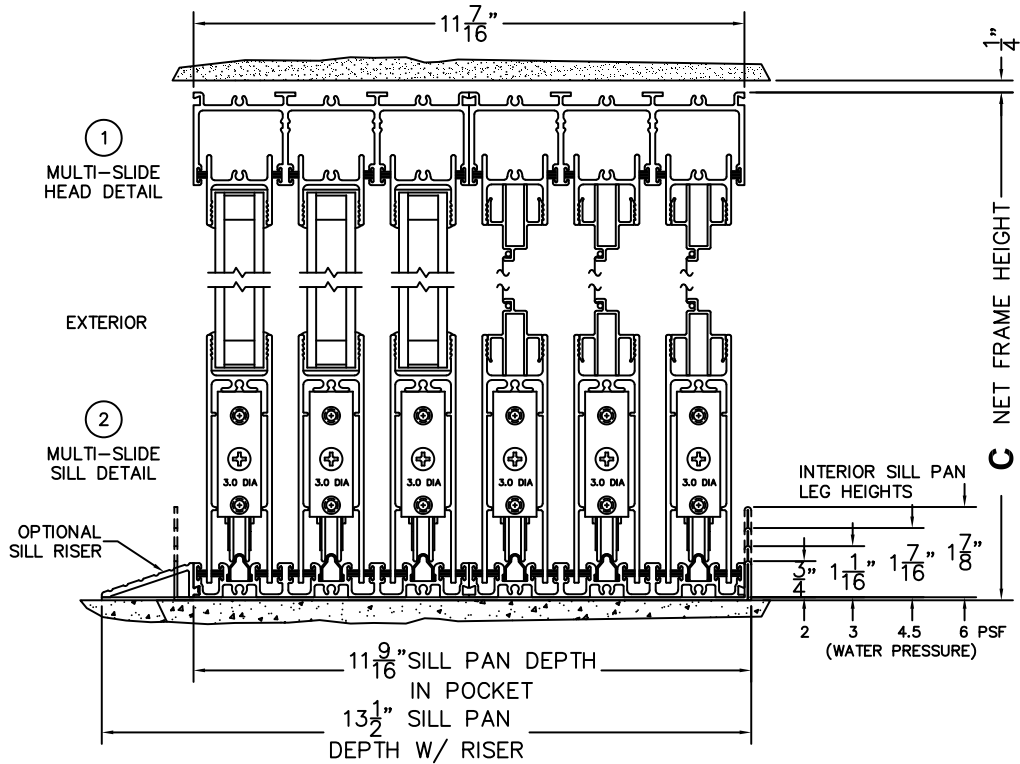

SILL PAN HEIGHT(INTERIOR LEG)
(3/4", 1-1/16", 1-7/16" OR 1-7/8")

CALCULATED VALUES (FLEETWOOD SUPPLIED)

D(POCKET WIDTH)

E(NET FRAME WTH)

F(POCKET WIDTH)

G(NET FRAME WTH)

NOTES:

(USE RULER TO SCALE DIMENSIONS IN INCHES)

SCALE: 1/4

FLEETWOOD
WINDOWS & DOORS
FleetwoodUSA.com

NORWOOD 3070EX M/S
90°PXXX-XXXX STANDARD CONFIG.
WITH SCREENS

ORDER NO.:

ITEM NO.:

(USE RULER TO SCALE DIMENSIONS IN INCHES)

SCALE: 1/8

*CAUTION: WHEN CONSTRUCTING POCKET NOTE THAT DAYLIGHT WIDTH DOES NOT INCLUDE 1" SET BACK FOR POST INTERLOCKER.