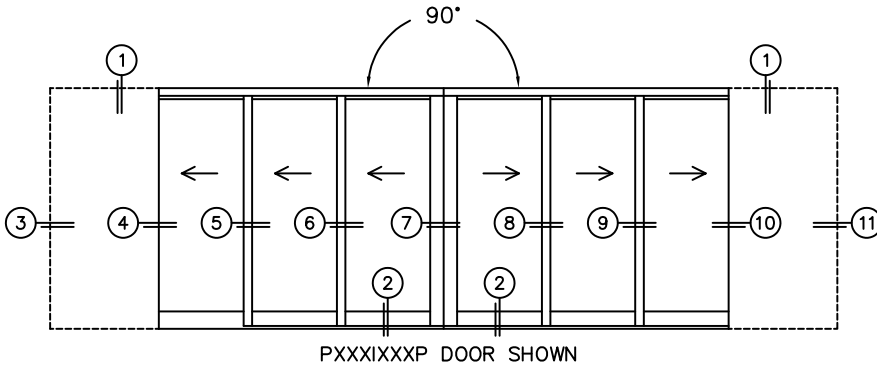

SILL PAN HEIGHT(INTERIOR LEG)
(3/4", 1-1/16", 1-7/16" OR 1-7/8")

CALCULATED VALUES (FLEETWOOD SUPPLIED)

D(POCKET WIDTH)

E(NET FRAME WTH)

F(POCKET WIDTH)

G(NET FRAME WTH)

NOTES:

(USE RULER TO SCALE DIMENSIONS IN INCHES)

SCALE: 1/4

FLEETWOOD
WINDOWS & DOORS
FleetwoodUSA.com

NORWOOD 3070EX M/S
90°PXXX-XXXX STANDARD CONFIG.
WITH SCREENS

ORDER NO.:

ITEM NO.:

(USE RULER TO SCALE DIMENSIONS IN INCHES)

SCALE: 1/8

*CAUTION: WHEN CONSTRUCTING POCKET NOTE THAT DAYLIGHT WIDTH DOES NOT INCLUDE 1" SET BACK FOR POST INTERLOCKER.