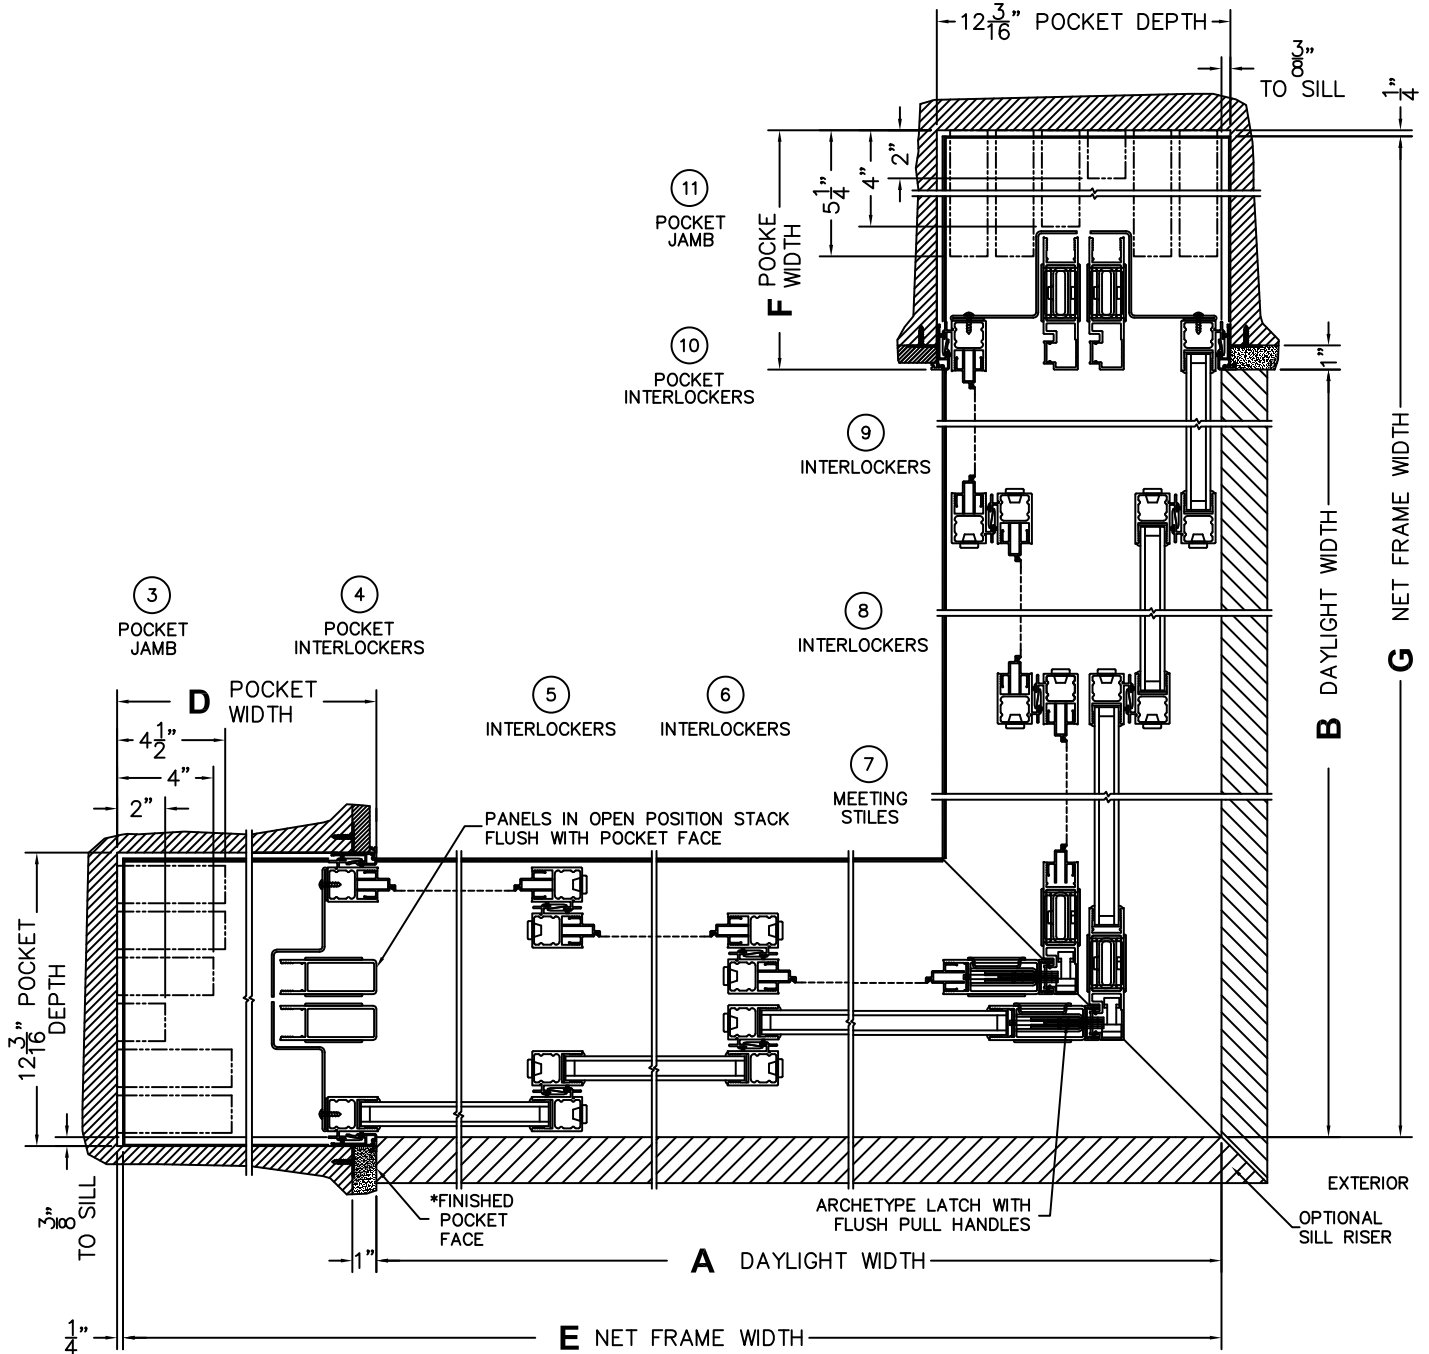

SILL PAN HEIGHT(INTERIOR LEG)
(3/4", 1-1/16", 1-7/16" OR 1-7/8")

CALCULATED VALUES (FLEETWOOD SUPPLIED)

D(POCKET WIDTH)

E(NET FRAME WTH)

F(POCKET WIDTH)

G(NET FRAME WTH)

NOTES:

(USE RULER TO SCALE DIMENSIONS IN INCHES)

SCALE: 1/4

FLEETWOOD
WINDOWS & DOORS
FleetwoodUSA.com

NORWOOD 3070EX M/S
90°PXXX-XXXX STANDARD CONFIG.
WITH SCREENS

ORDER NO.:

ITEM NO.:

(USE RULER TO SCALE DIMENSIONS IN INCHES)

SCALE: 1/8

*CAUTION: WHEN CONSTRUCTING POCKET NOTE THAT DAYLIGHT WIDTH DOES NOT INCLUDE 1" SET BACK FOR POST INTERLOCKER.

FLEETWOOD
WINDOWS & DOORS
FleetwoodUSA.com

NORWOOD 3070EX M/S
90°PXXX-XXXX STANDARD CONFIG.
WITH SCREENS

ORDER NO.:

ITEM NO.:

(USE RULER TO SCALE DIMENSIONS IN INCHES)

SCALE: 1/4