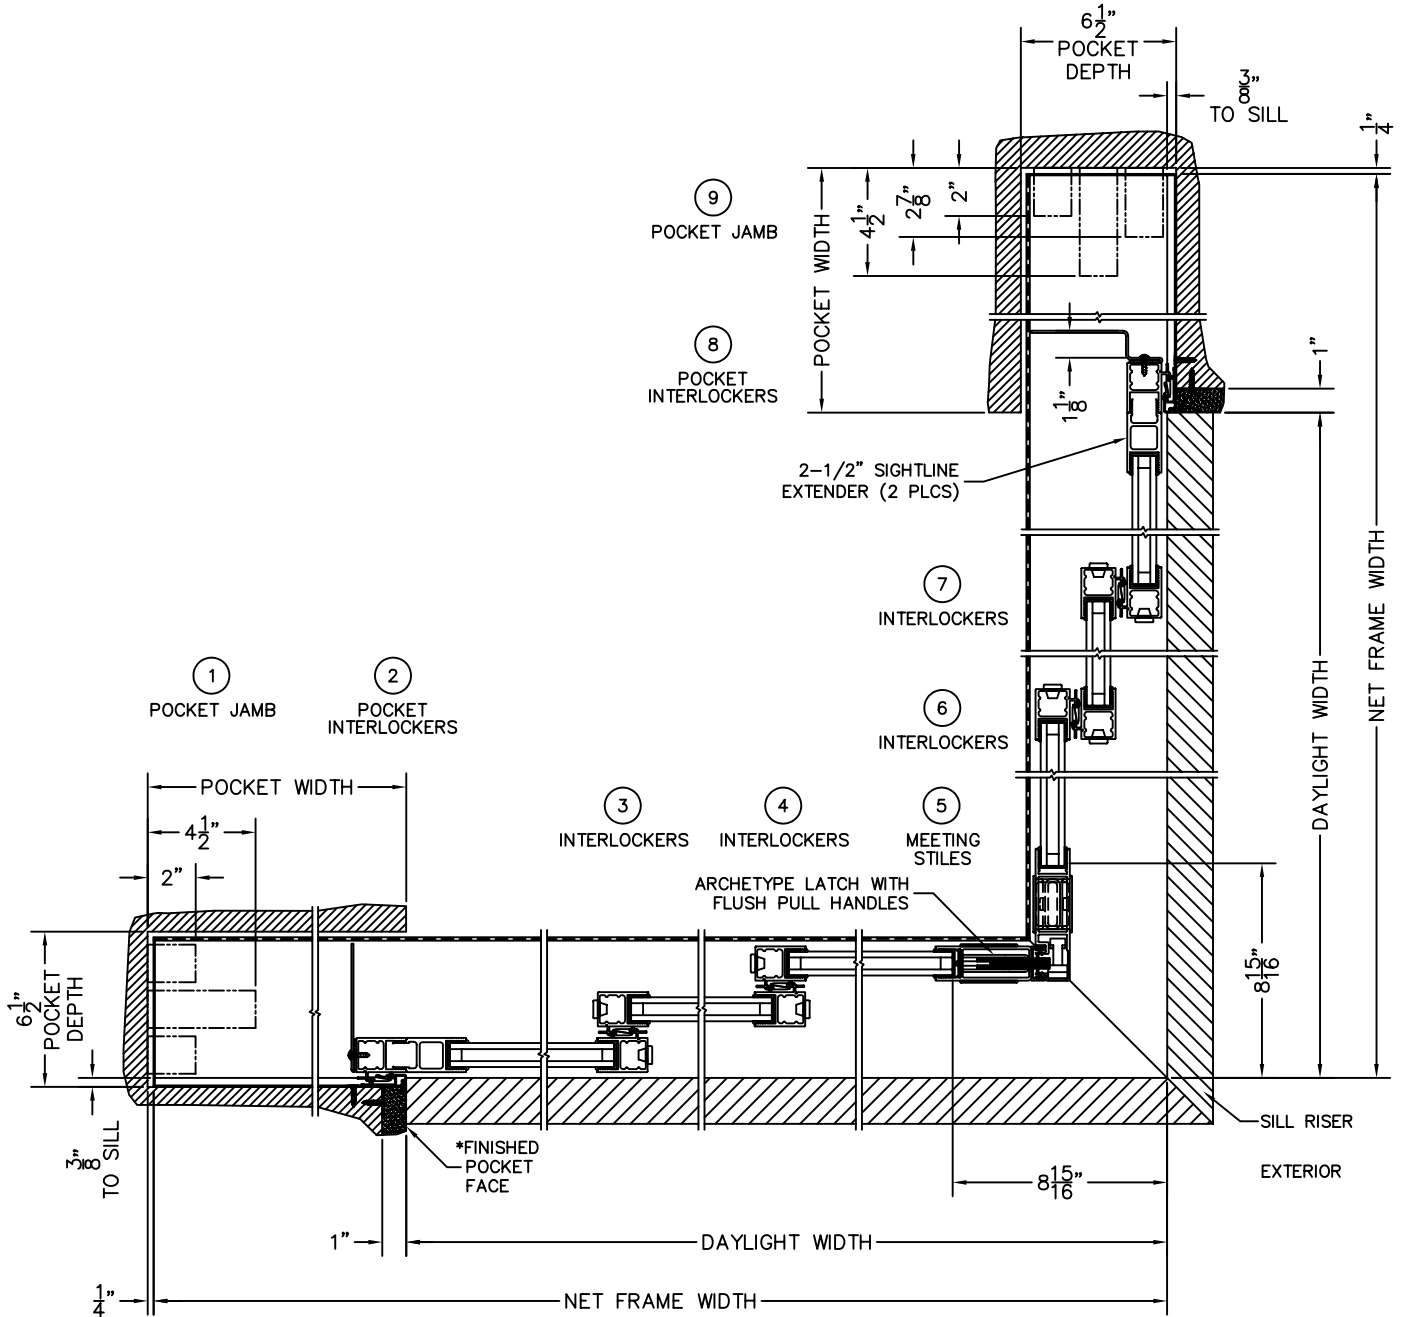

SCALE: 1/8

\*CAUTION: WHEN CONSTRUCTING POCKET NOTE THAT DAYLIGHT WIDTH DOES NOT INCLUDE 1" SET BACK FOR POST INTERLOCKER.