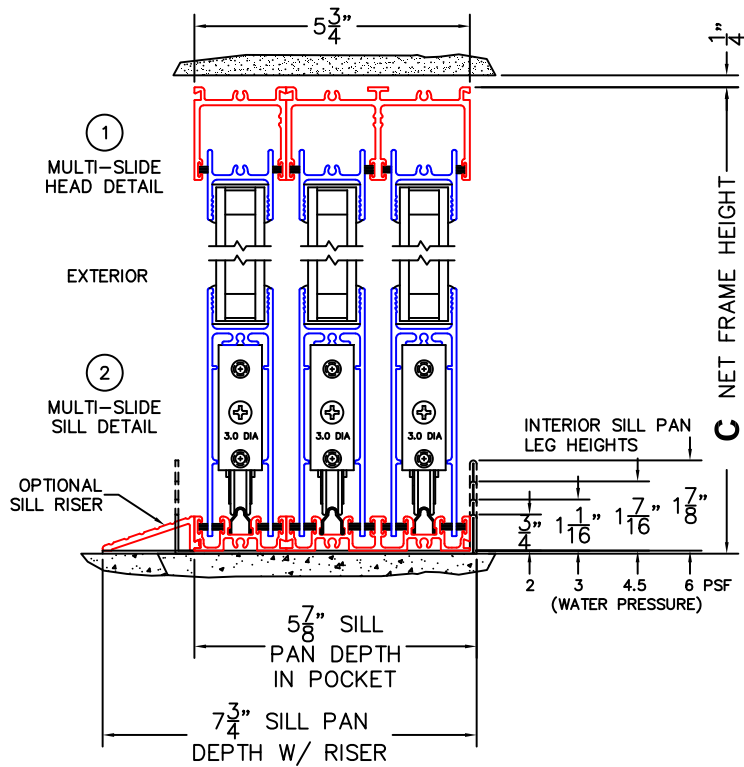

SILL PAN HEIGHT(INTERIOR LEG)
(3/4", 1-1/16", 1-7/16" OR 1-7/8")

CALCULATED VALUES (FLEETWOOD SUPPLIED)

D(POCKET WIDTH)

E(NET FRAME WIDTH)

F(POCKET WIDTH)

G(NET FRAME WIDTH)

NOTES:

(USE RULER TO SCALE DIMENSIONS IN INCHES)

SCALE: 1/4

FLEETWOOD
WINDOWS & DOORS
FleetwoodUSA.com

NORWOOD 3070EX M/S
90°PXXXIXXP CUSTOM CONFIG.
NO SCREENS

ORDER NO.:

ITEM NO.:

(USE RULER TO SCALE DIMENSIONS IN INCHES)

SCALE: 1/8

*CAUTION: WHEN CONSTRUCTING POCKET NOTE THAT DAYLIGHT WIDTH DOES NOT INCLUDE 1" SET BACK FOR POST INTERLOCKER.