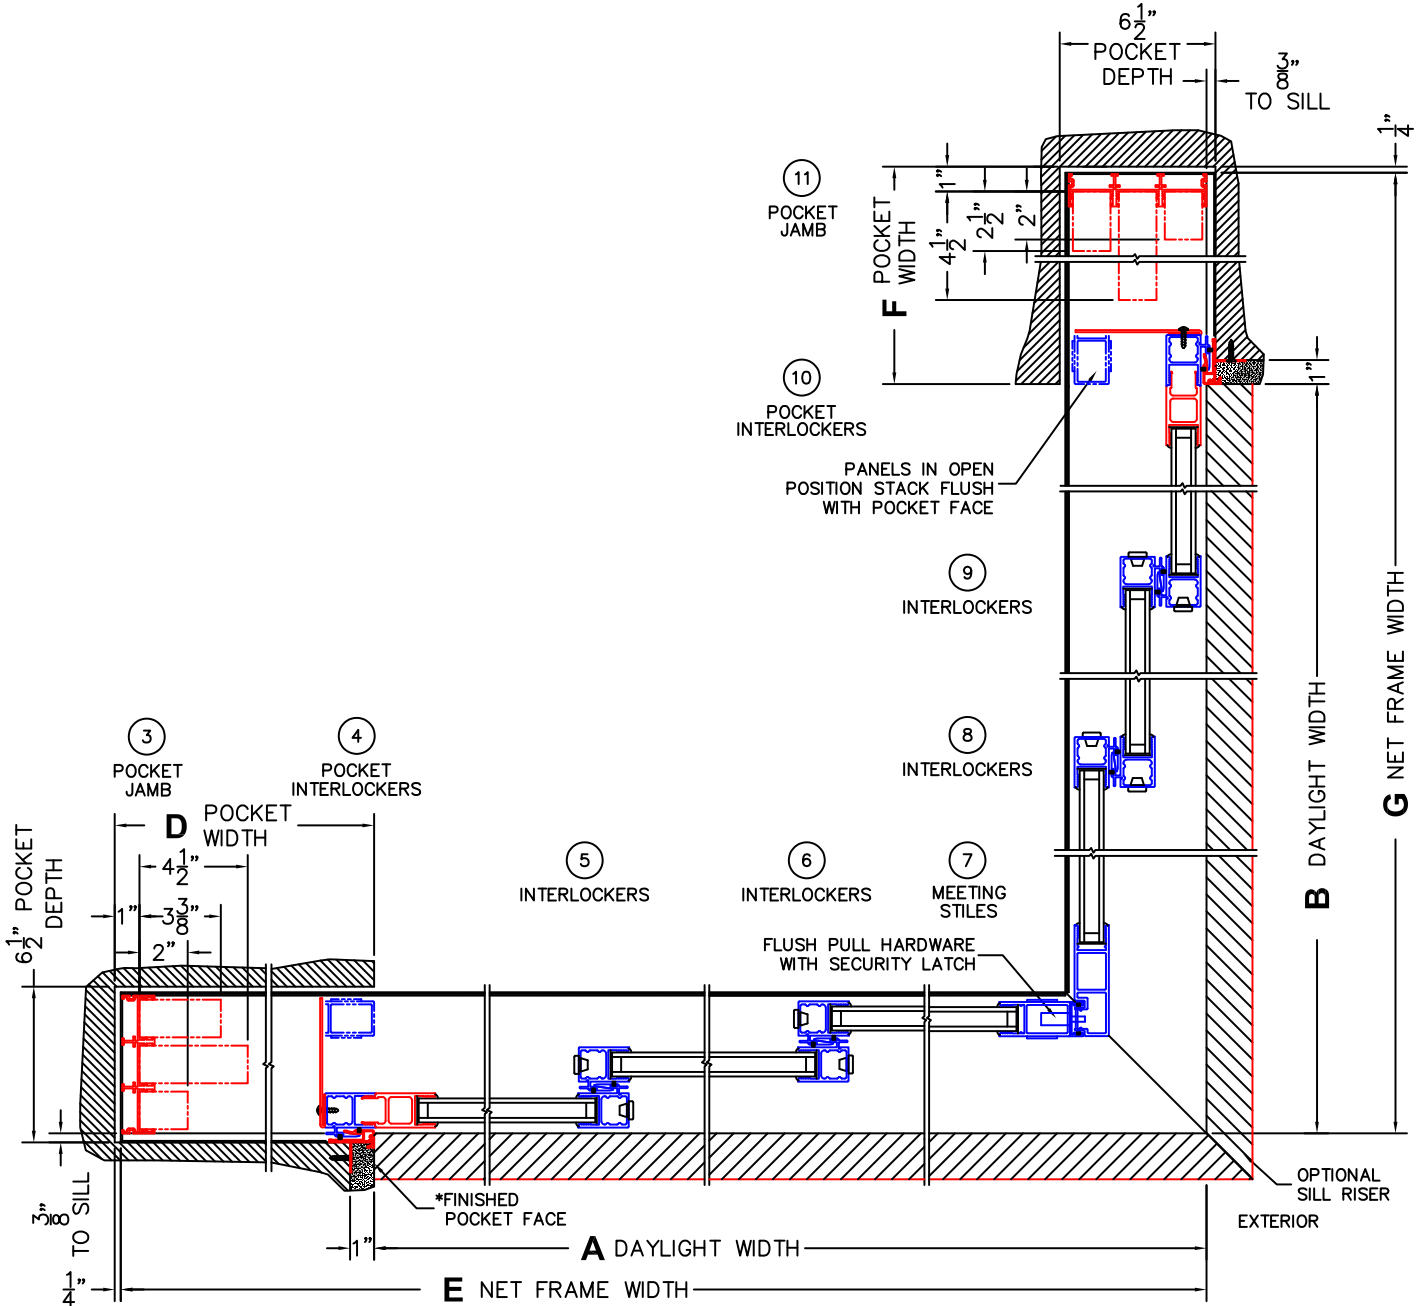

SILL PAN HEIGHT(INTERIOR LEG)
(3/4", 1-1/16", 1-7/16" OR 1-7/8")

CALCULATED VALUES (FLEETWOOD SUPPLIED)

D(POCKET WIDTH)

E(NET FRAME WIDTH)

F(POCKET WIDTH)

G(NET FRAME WIDTH)

NOTES:

(USE RULER TO SCALE DIMENSIONS IN INCHES)

SCALE: 1/4

FLEETWOOD
WINDOWS & DOORS
FleetwoodUSA.com

NORWOOD 3070EX M/S
90°PXXXIXXP CUSTOM CONFIG.
NO SCREENS

ORDER NO.:

ITEM NO.:

(USE RULER TO SCALE DIMENSIONS IN INCHES)

SCALE: 1/8

*CAUTION: WHEN CONSTRUCTING POCKET NOTE THAT DAYLIGHT WIDTH DOES NOT INCLUDE 1" SET BACK FOR POST INTERLOCKER.

FLEETWOOD
WINDOWS & DOORS
FleetwoodUSA.com

NORWOOD 3070EX M/S
90°PXXXIXXP CUSTOM CONFIG.
NO SCREENS

ORDER NO.:

ITEM NO.:

(USE RULER TO SCALE DIMENSIONS IN INCHES)

SCALE: 1/4