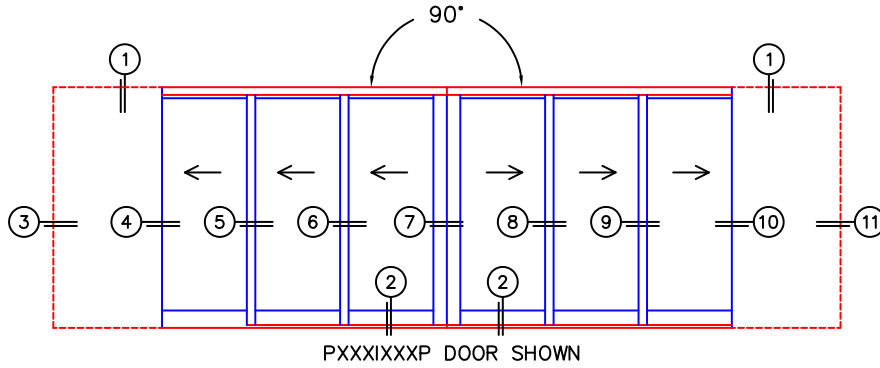

SILL PAN HEIGHT(INTERIOR LEG)
(3/4", 1-1/16", 1-7/16" OR 1-7/8")

CALCULATED VALUES (FLEETWOOD SUPPLIED)

D(POCKET WIDTH)

E(NET FRAME WIDTH)

F(POCKET WIDTH)

G(NET FRAME WIDTH)

NOTES:

(USE RULER TO SCALE DIMENSIONS IN INCHES)

SCALE: 1/4

FLEETWOOD
WINDOWS & DOORS
FleetwoodUSA.com

NORWOOD 3070EX M/S
90°PXXXIXXP CUSTOM CONFIG.
NO SCREENS

ORDER NO.:

ITEM NO.:

(USE RULER TO SCALE DIMENSIONS IN INCHES)

SCALE: 1/8

*CAUTION: WHEN CONSTRUCTING POCKET NOTE THAT DAYLIGHT WIDTH DOES NOT INCLUDE 1" SET BACK FOR POST INTERLOCKER.