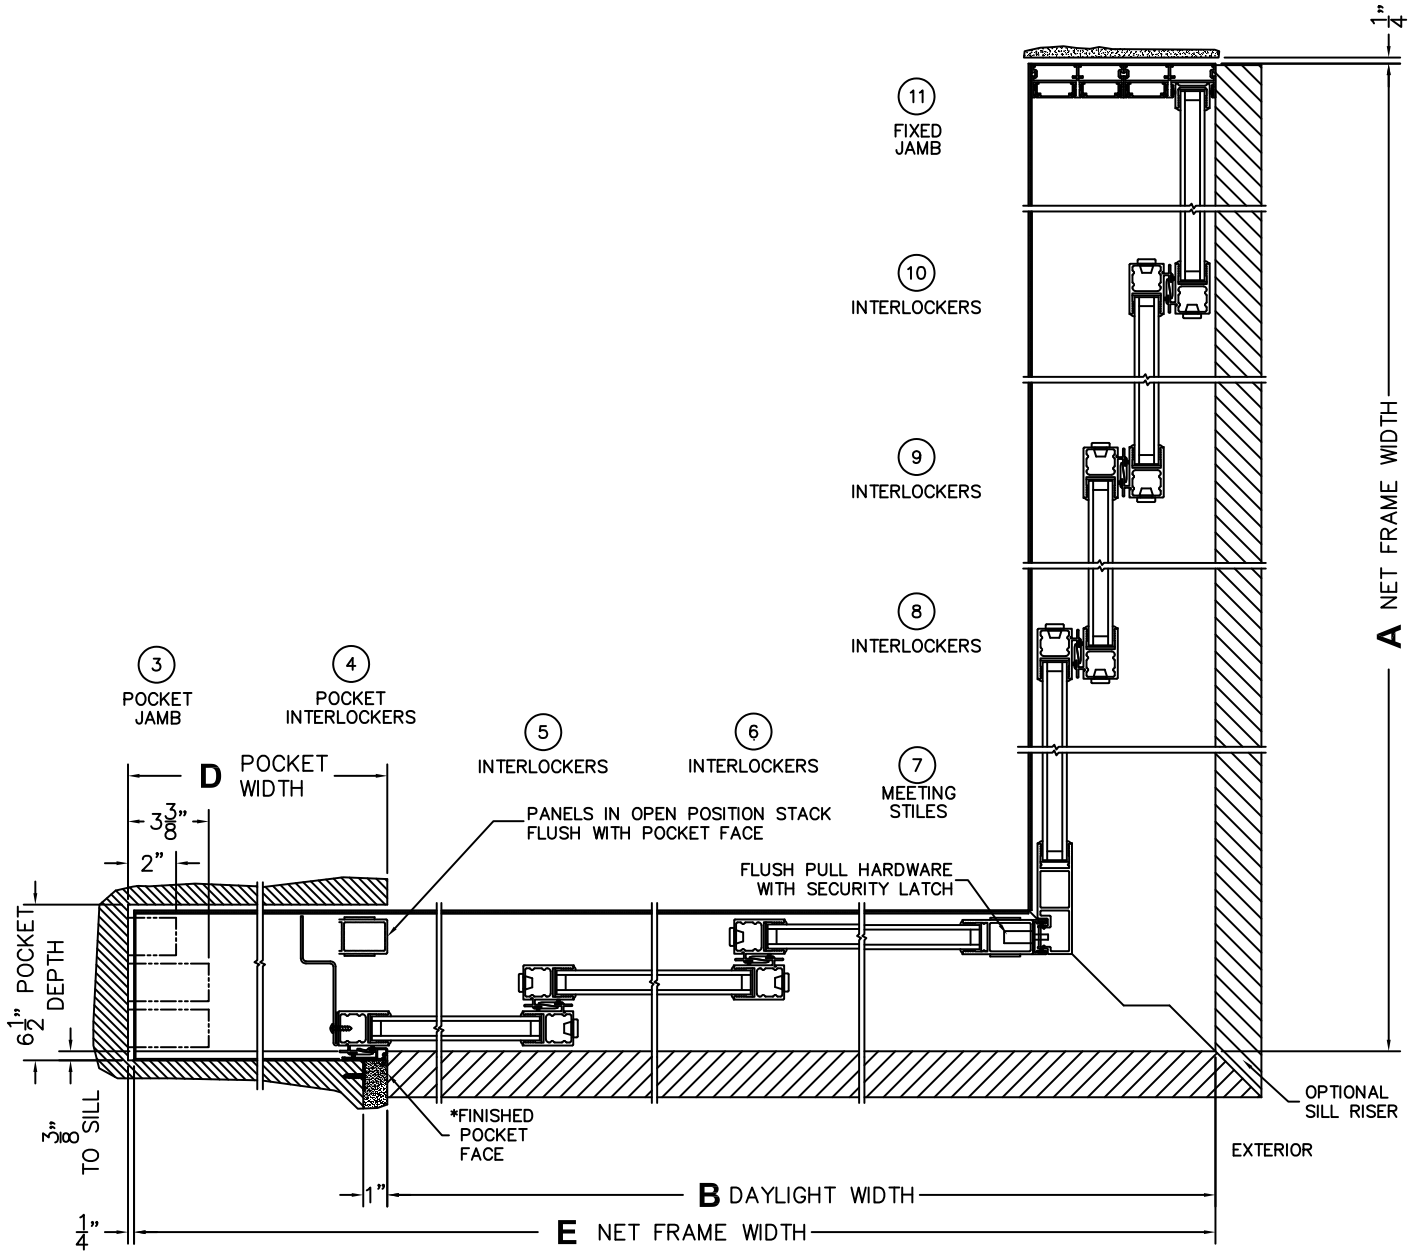

CALCULATED VALUES (FLEETWOOD SUPPLIED)

D (POCKET WIDTH)	
E (NET FRAME WIDTH)	

NOTES:

(USE RULER TO SCALE DIMENSIONS IN INCHES)

SCALE: 1/4

PXXXIXXXO DOOR SHOWN

FLEETWOOD
WINDOWS & DOORS
FleetwoodUSA.com

NORWOOD 3070EX M/S
90°PXXXIXXXO STANDARD CONFIG.
NO SCREENS

ORDER NO.:

ITEM NO.:

(USE RULER TO SCALE DIMENSIONS IN INCHES)

SCALE: 1/4

*CAUTION: WHEN CONSTRUCTING POCKET NOTE THAT DAYLIGHT WIDTH DOES NOT INCLUDE 1" SET BACK FOR POST INTERLOCKER.

FLEETWOOD
WINDOWS & DOORS
FleetwoodUSA.com

NORWOOD 3070EX M/S
90°PXXXIXXXO STANDARD CONFIG.
NO SCREENS

ORDER NO.:

ITEM NO.:

(USE RULER TO SCALE DIMENSIONS IN INCHES)

SCALE: 1/4