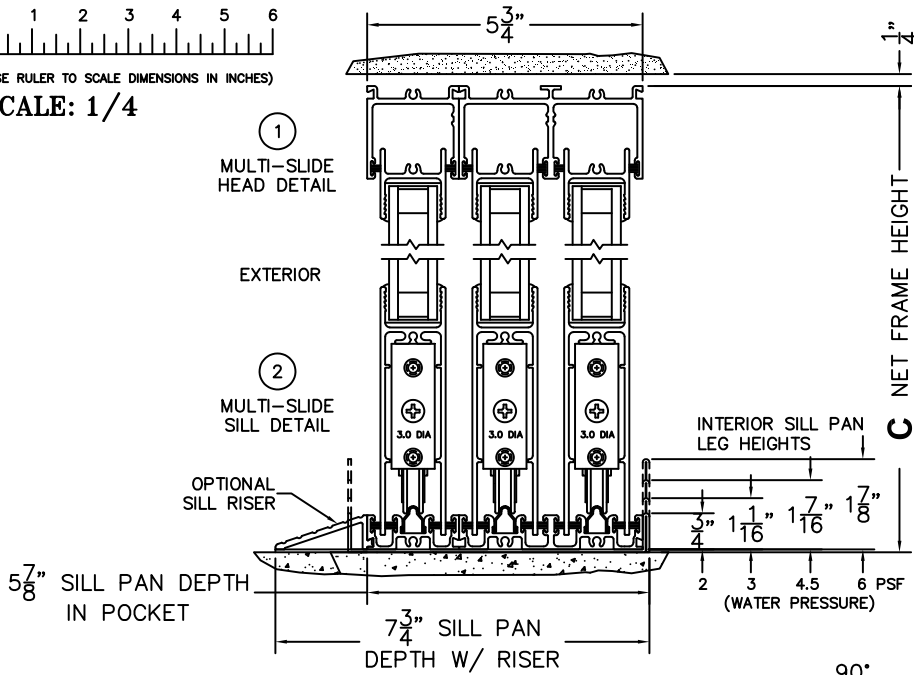

CALCULATED VALUES (FLEETWOOD SUPPLIED)

D (POCKET WIDTH)	
E (NET FRAME WIDTH)	

NOTES:

(USE RULER TO SCALE DIMENSIONS IN INCHES)

SCALE: 1/4

PXXXIXXXO DOOR SHOWN

FLEETWOOD
WINDOWS & DOORS
FleetwoodUSA.com

NORWOOD 3070EX M/S
90°PXXXIXXXO STANDARD CONFIG.
NO SCREENS

ORDER NO.:

ITEM NO.:

(USE RULER TO SCALE DIMENSIONS IN INCHES)

SCALE: 1/4

*CAUTION: WHEN CONSTRUCTING POCKET NOTE THAT DAYLIGHT WIDTH DOES NOT INCLUDE 1" SET BACK FOR POST INTERLOCKER.

FLEETWOOD
WINDOWS & DOORS
FleetwoodUSA.com

NORWOOD 3070EX M/S
90°PXXXIXXXO STANDARD CONFIG.
NO SCREENS

ORDER NO.:

ITEM NO.:

(USE RULER TO SCALE DIMENSIONS IN INCHES)

SCALE: 1/4