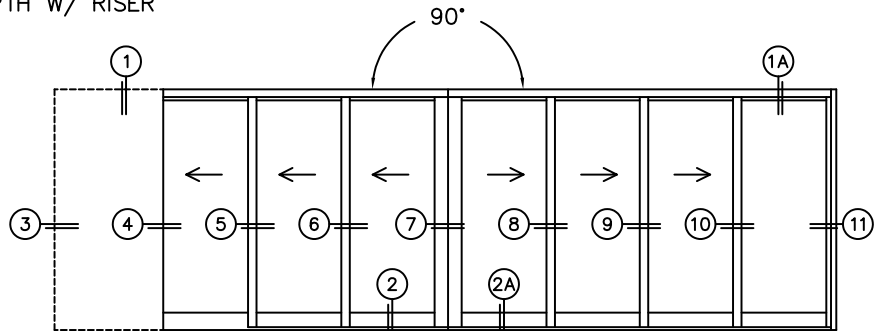

CALCULATED VALUES (FLEETWOOD SUPPLIED)

D (POCKET WIDTH)	
E (NET FRAME WIDTH)	

NOTES:

(USE RULER TO SCALE DIMENSIONS IN INCHES)

SCALE: 1/4

PXXXIXXXO DOOR SHOWN

FLEETWOOD
WINDOWS & DOORS
FleetwoodUSA.com

NORWOOD 3070EX M/S
90°PXXXIXXXO STANDARD CONFIG.
NO SCREENS

ORDER NO.:

ITEM NO.:

(USE RULER TO SCALE DIMENSIONS IN INCHES)

SCALE: 1/4

*CAUTION: WHEN CONSTRUCTING POCKET NOTE THAT DAYLIGHT WIDTH DOES NOT INCLUDE 1" SET BACK FOR POST INTERLOCKER.

FLEETWOOD
WINDOWS & DOORS
FleetwoodUSA.com

NORWOOD 3070EX M/S
90°PXXXIXXXO STANDARD CONFIG.
NO SCREENS

ORDER NO.:

ITEM NO.:

(USE RULER TO SCALE DIMENSIONS IN INCHES)

SCALE: 1/4