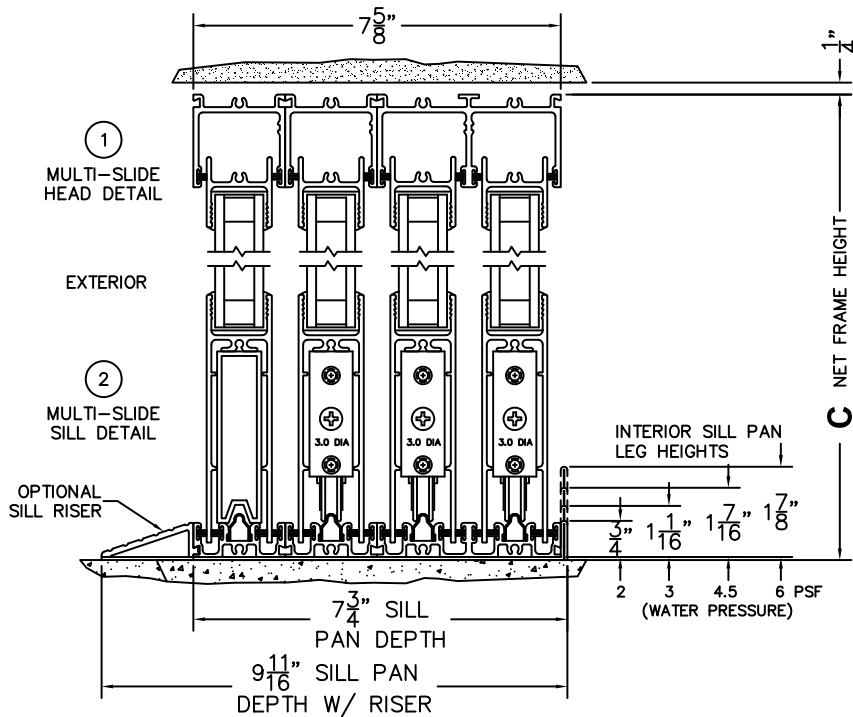

CALCULATED VALUES (FLEETWOOD SUPPLIED)

D (POCKET WIDTH)	
E (NET FRAME WIDTH)	

NOTES:

(USE RULER TO SCALE DIMENSIONS IN INCHES)

SCALE: 1/4

PXXXIXXXO DOOR SHOWN

FLEETWOOD
WINDOWS & DOORS
FleetwoodUSA.com

NORWOOD 3070EX M/S
90°PXXXIXXXO STANDARD CONFIG.
NO SCREENS

ORDER NO.:

ITEM NO.:

(USE RULER TO SCALE DIMENSIONS IN INCHES)

SCALE: 1/4

*CAUTION: WHEN CONSTRUCTING POCKET NOTE THAT DAYLIGHT WIDTH DOES NOT INCLUDE 1" SET BACK FOR POST INTERLOCKER.

FLEETWOOD
WINDOWS & DOORS
FleetwoodUSA.com

NORWOOD 3070EX M/S
90°PXXXIXXXO STANDARD CONFIG.
NO SCREENS

ORDER NO.:

ITEM NO.:

(USE RULER TO SCALE DIMENSIONS IN INCHES)

SCALE: 1/4