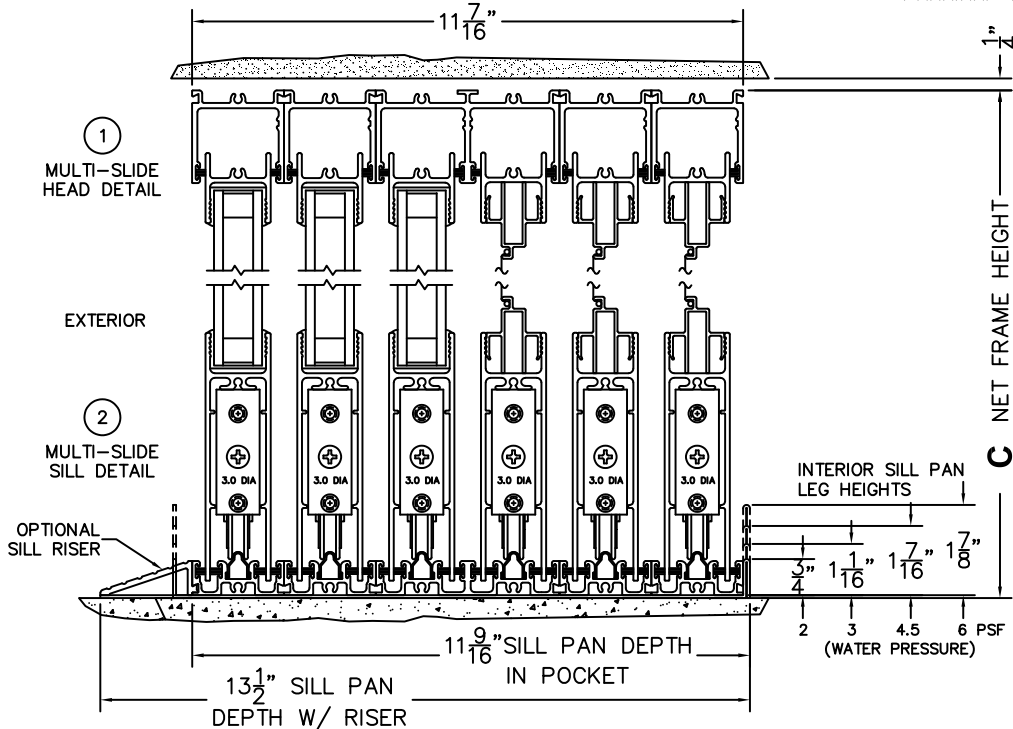

SILL PAN HEIGHT(INTERIOR LEG)
(3/4", 1-1/16", 1-7/16" OR 1-7/8")

CALCULATED VALUES (FLEETWOOD SUPPLIED)

D(POCKET WIDTH)

E(NET FRAME WIDTH)

F(POCKET WIDTH)

G(NET FRAME WIDTH)

NOTES:

(USE RULER TO SCALE DIMENSIONS IN INCHES)

SCALE: 1/4

PXXXIXXP DOOR SHOWN

(USE RULER TO SCALE DIMENSIONS IN INCHES)

SCALE: 1/8

(USE RULER TO SCALE DIMENSIONS IN INCHES)

SCALE: 1/4