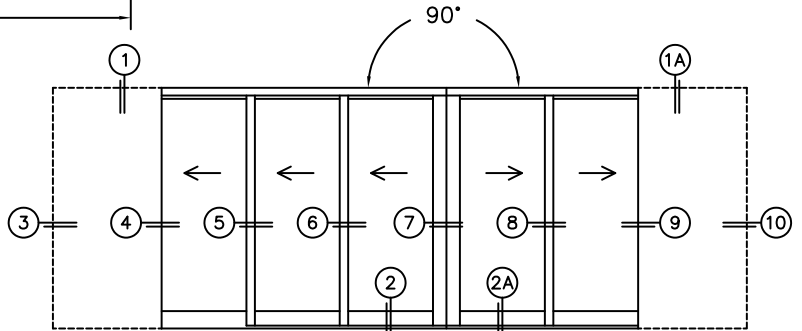

SILL PAN HEIGHT(INTERIOR LEG)
(3/4", 1-1/16", 1-7/16" OR 1-7/8")

CALCULATED VALUES (FLEETWOOD SUPPLIED)

D(POCKET WIDTH)

E(NET FRAME WIDTH)

F(POCKET WIDTH)

G(NET FRAME WIDTH)

NOTES:

(USE RULER TO SCALE DIMENSIONS IN INCHES)

SCALE: 1/4

PXXXIXXP DOOR SHOWN

(USE RULER TO SCALE DIMENSIONS IN INCHES)

SCALE: 1/8

(USE RULER TO SCALE DIMENSIONS IN INCHES)

SCALE: 1/4