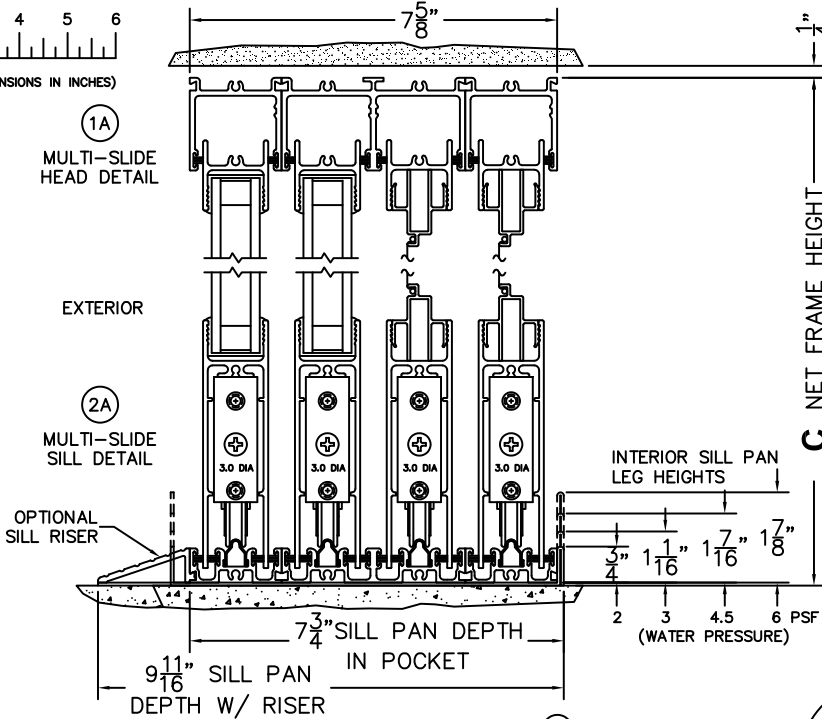

SILL PAN HEIGHT(INTERIOR LEG)
(3/4", 1-1/16", 1-7/16" OR 1-7/8")

CALCULATED VALUES (FLEETWOOD SUPPLIED)

D(POCKET WIDTH)

E(NET FRAME WIDTH)

F(POCKET WIDTH)

G(NET FRAME WIDTH)

NOTES:

(USE RULER TO SCALE DIMENSIONS IN INCHES)

SCALE: 1/4

PXXXIXXP DOOR SHOWN

(USE RULER TO SCALE DIMENSIONS IN INCHES)

SCALE: 1/8

(USE RULER TO SCALE DIMENSIONS IN INCHES)

SCALE: 1/4