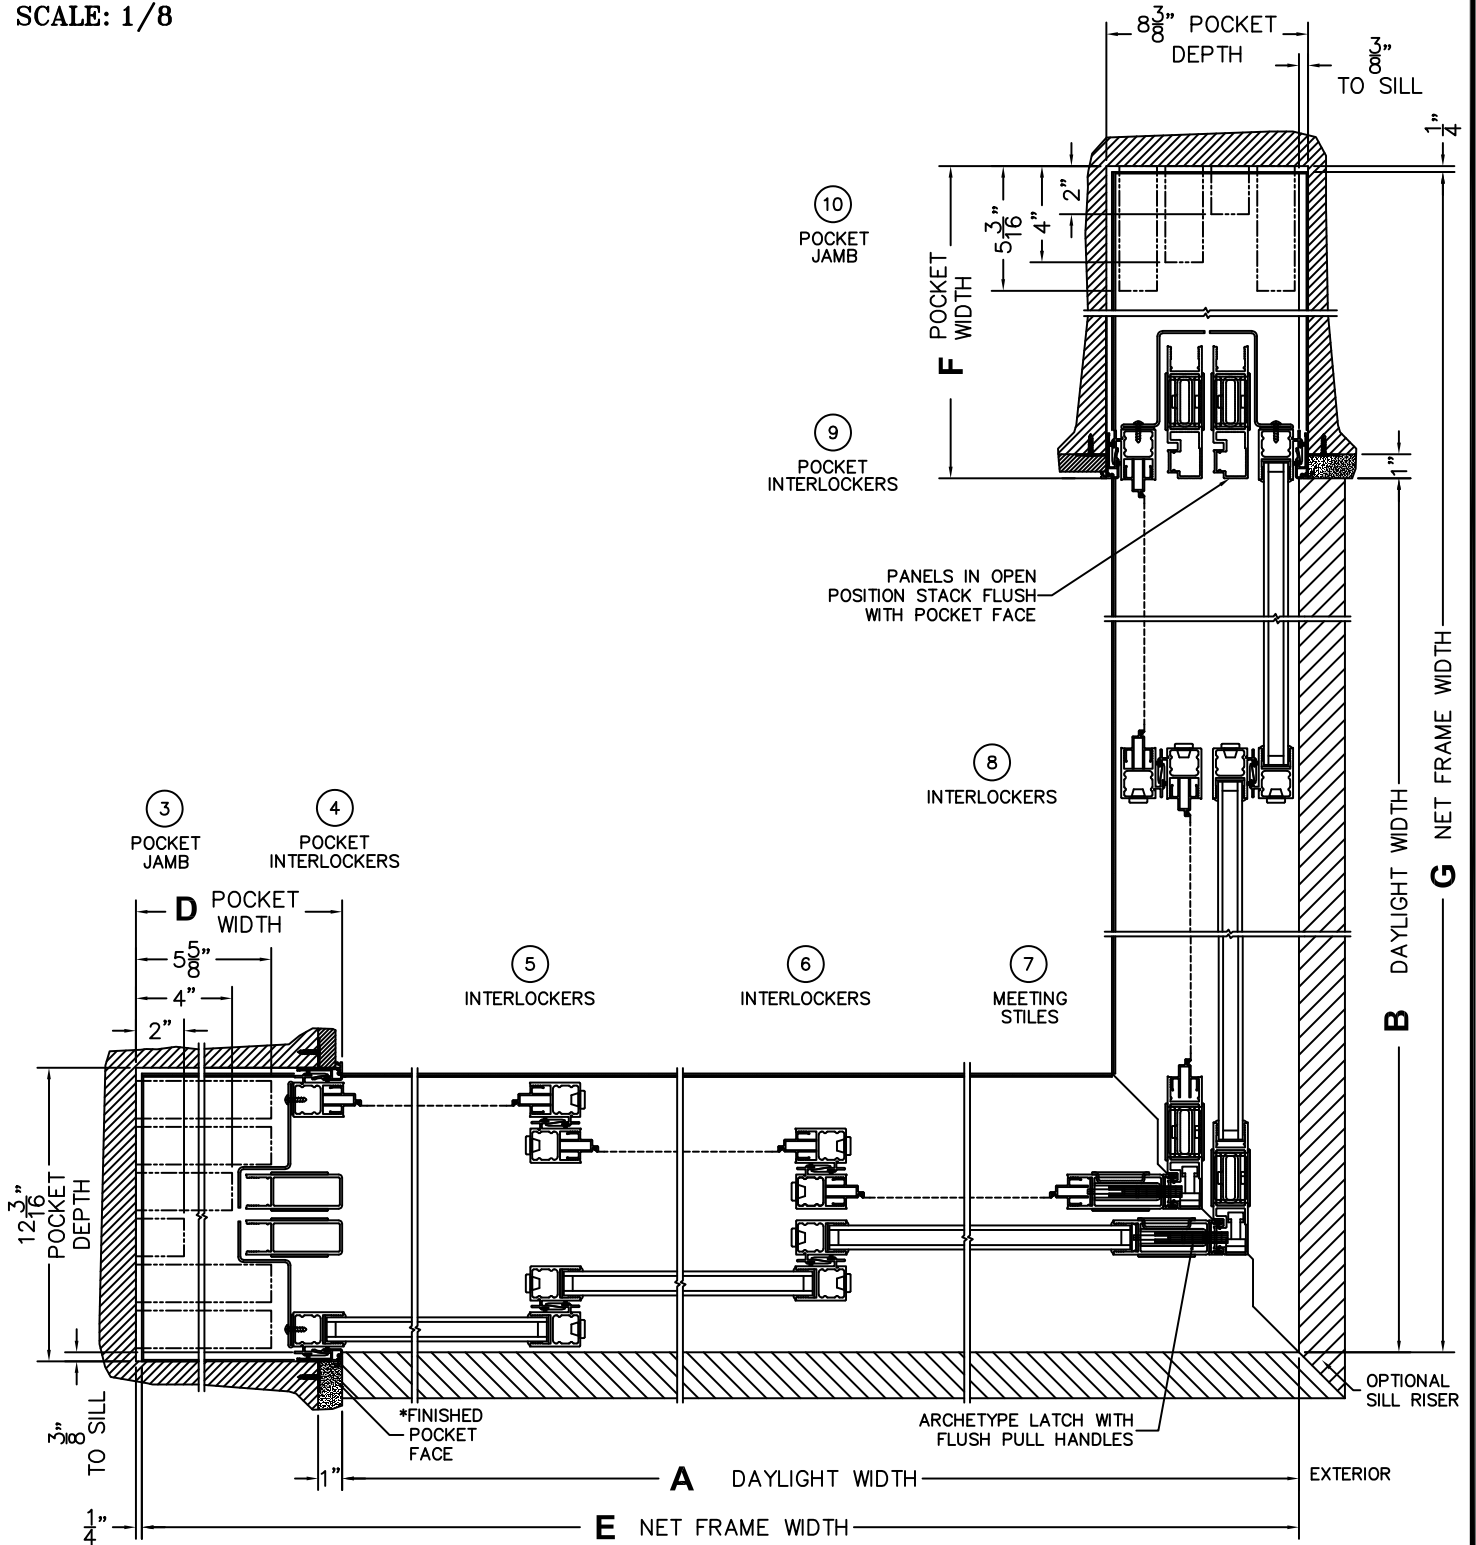

FLEETWOOD
WINDOWS & DOORS
FleetwoodUSA.com

NORWOOD 3070EX M/S
90°PXXXIXXP STANDARD CONFIG.
WITH SCREENS

ORDER NO.:

ITEM NO.:

REQUIRED DEALER INFO.

A(DAYLIGHT WIDTH)

B(DAYLIGHT WIDTH)

C(NET FRAME HEIGHT)

SILL PAN HEIGHT(INTERIOR LEG)
(3/4", 1-1/16", 1-7/16" OR 1-7/8")

CALCULATED VALUES (FLEETWOOD SUPPLIED)

D(POCKET WIDTH)

E(NET FRAME WIDTH)

F(POCKET WIDTH)

G(NET FRAME WIDTH)

NOTES:

(USE RULER TO SCALE DIMENSIONS IN INCHES)

SCALE: 1/4

PXXXIXXP DOOR SHOWN

(USE RULER TO SCALE DIMENSIONS IN INCHES)

SCALE: 1/8

(USE RULER TO SCALE DIMENSIONS IN INCHES)

SCALE: 1/4