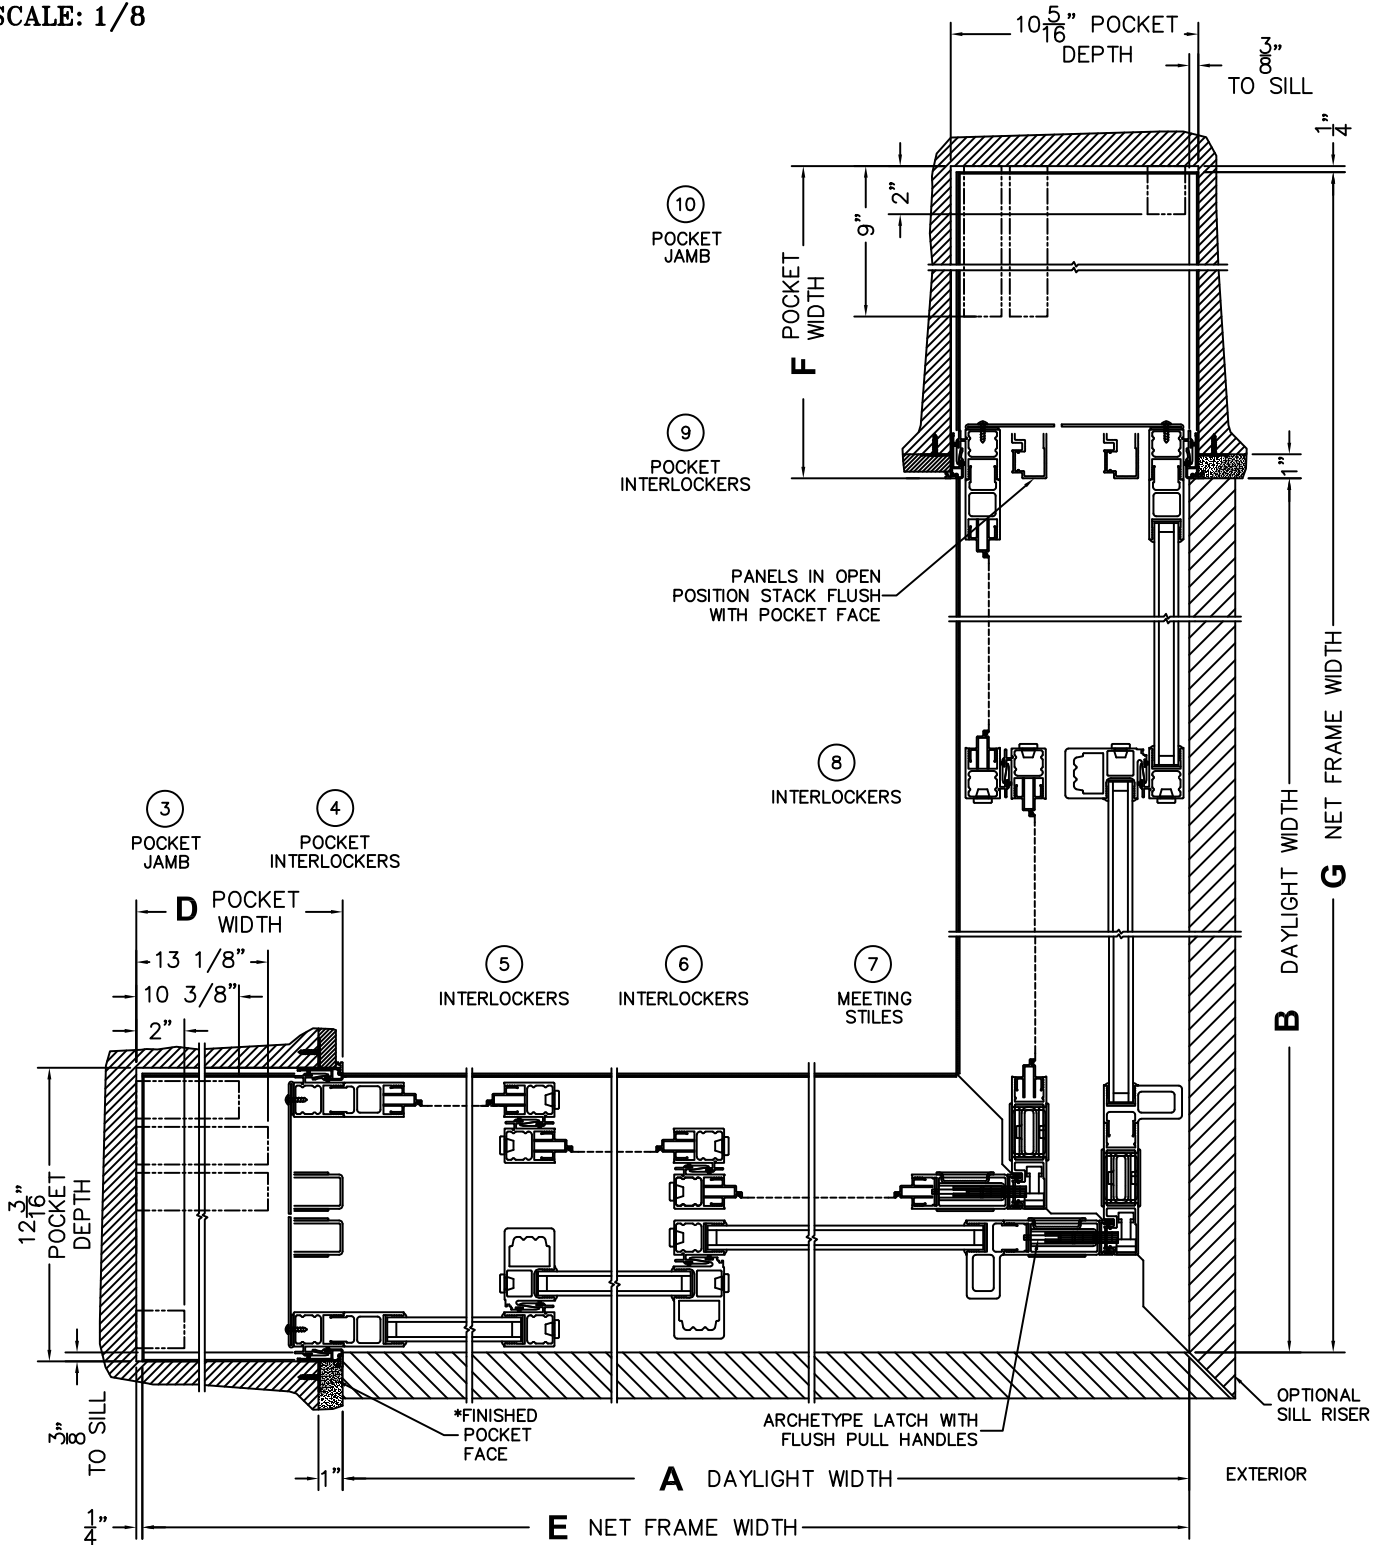

SILL PAN HEIGHT(INTERIOR LEG)
(3/4", 1-1/16", 1-7/16" OR 1-7/8")

CALCULATED VALUES (FLEETWOOD SUPPLIED)

D(POCKET WIDTH)

E(NET FRAME WIDTH)

F(POCKET WIDTH)

G(NET FRAME WIDTH)

NOTES:

(USE RULER TO SCALE DIMENSIONS IN INCHES)

SCALE: 1/4"

PXXXIXXP DOOR SHOWN

FLEETWOOD
WINDOWS & DOORS
FleetwoodUSA.com

NORWOOD 3070EX M/S
90°PXXXIXXP CUSTOM CONFIG.
WITH SCREENS

ORDER NO.:

ITEM NO.:

(USE RULER TO SCALE DIMENSIONS IN INCHES)

SCALE: 1/8

*CAUTION: WHEN CONSTRUCTING POCKET NOTE THAT DAYLIGHT WIDTH DOES NOT INCLUDE 1" SET BACK FOR POST INTERLOCKER.

FLEETWOOD
WINDOWS & DOORS
FleetwoodUSA.com

NORWOOD 3070EX M/S
90°PXXXIXXP CUSTOM CONFIG.
WITH SCREENS

ORDER NO.:

ITEM NO.:

(USE RULER TO SCALE DIMENSIONS IN INCHES)

SCALE: 1/4