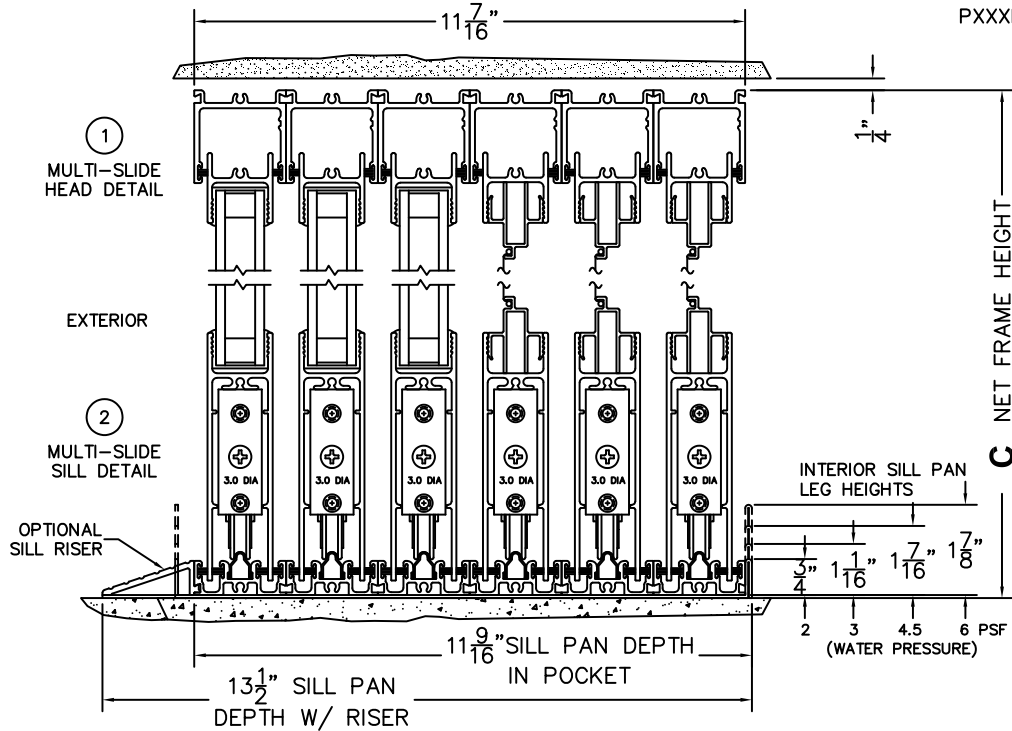

FLEETWOOD
WINDOWS & DOORS
FleetwoodUSA.com

NORWOOD 3070EX M/S
90°PXXXIXXP CUSTOM CONFIG.
WITH SCREENS

ORDER NO.:

ITEM NO.:

REQUIRED DEALER INFO.

A(DAYLIGHT WIDTH)

B(DAYLIGHT WIDTH)

C(NET FRAME HEIGHT)

SILL PAN HEIGHT(INTERIOR LEG)
(3/4", 1-1/16", 1-7/16" OR 1-7/8")

CALCULATED VALUES (FLEETWOOD SUPPLIED)

D(POCKET WIDTH)

E(NET FRAME WIDTH)

F(POCKET WIDTH)

G(NET FRAME WIDTH)

NOTES:

(USE RULER TO SCALE DIMENSIONS IN INCHES)

SCALE: 1/4"