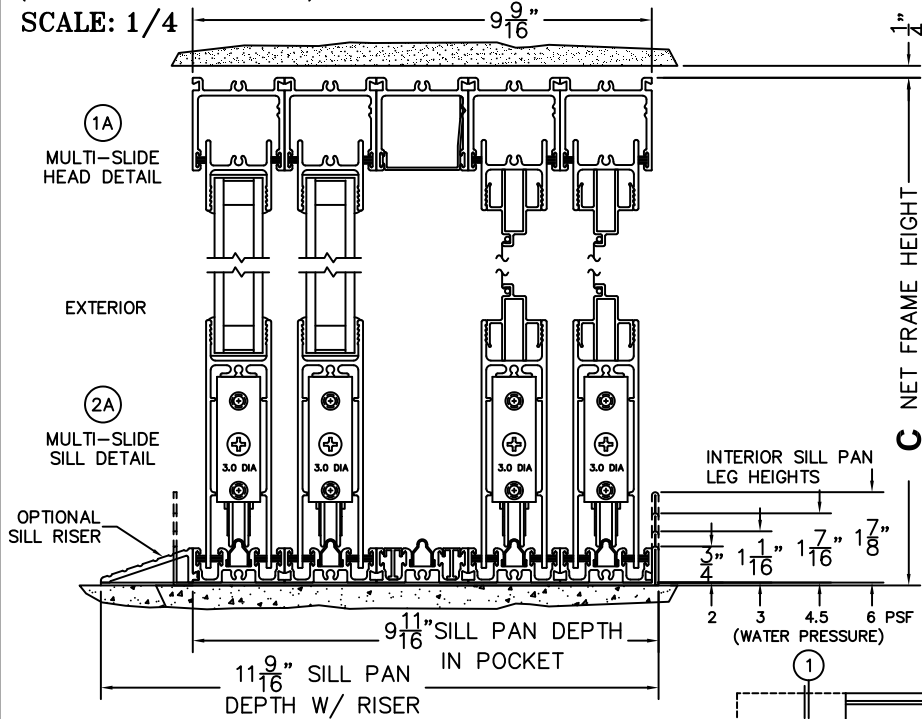

SILL PAN HEIGHT(INTERIOR LEG)
(3/4", 1-1/16", 1-7/16" OR 1-7/8")

CALCULATED VALUES (FLEETWOOD SUPPLIED)

D(POCKET WIDTH)

E(NET FRAME WIDTH)

F(POCKET WIDTH)

G(NET FRAME WIDTH)

NOTES:

(USE RULER TO SCALE DIMENSIONS IN INCHES)

SCALE: 1/4"

PXXXIXXP DOOR SHOWN

FLEETWOOD
WINDOWS & DOORS
FleetwoodUSA.com

NORWOOD 3070EX M/S
90°PXXXIXXP CUSTOM CONFIG.
WITH SCREENS

ORDER NO.:

ITEM NO.:

(USE RULER TO SCALE DIMENSIONS IN INCHES)

SCALE: 1/8

ORDER NO.:

ITEM NO.:

(USE RULER TO SCALE DIMENSIONS IN INCHES)

SCALE: 1/4