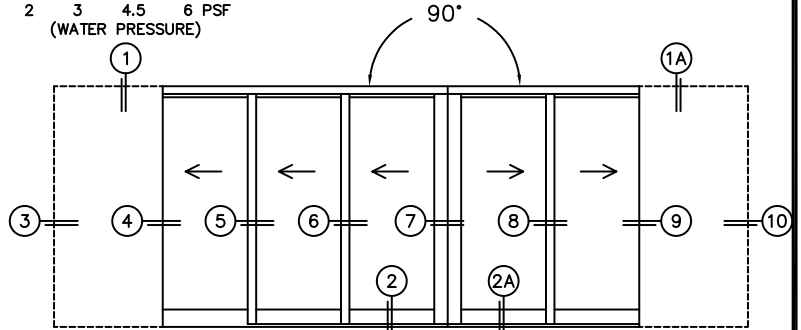

SILL PAN HEIGHT(INTERIOR LEG)
(3/4", 1-1/16", 1-7/16" OR 1-7/8")

CALCULATED VALUES (FLEETWOOD SUPPLIED)

D(POCKET WIDTH)

E(NET FRAME WIDTH)

F(POCKET WIDTH)

G(NET FRAME WIDTH)

NOTES:

(USE RULER TO SCALE DIMENSIONS IN INCHES)

SCALE: 1/4"

PXXXIXXP DOOR SHOWN

FLEETWOOD
WINDOWS & DOORS
FleetwoodUSA.com

NORWOOD 3070EX M/S
90°PXXXIXXP CUSTOM CONFIG.
WITH SCREENS

ORDER NO.:

ITEM NO.:

(USE RULER TO SCALE DIMENSIONS IN INCHES)

SCALE: 1/8

ORDER NO.:

ITEM NO.:

(USE RULER TO SCALE DIMENSIONS IN INCHES)

SCALE: 1/4