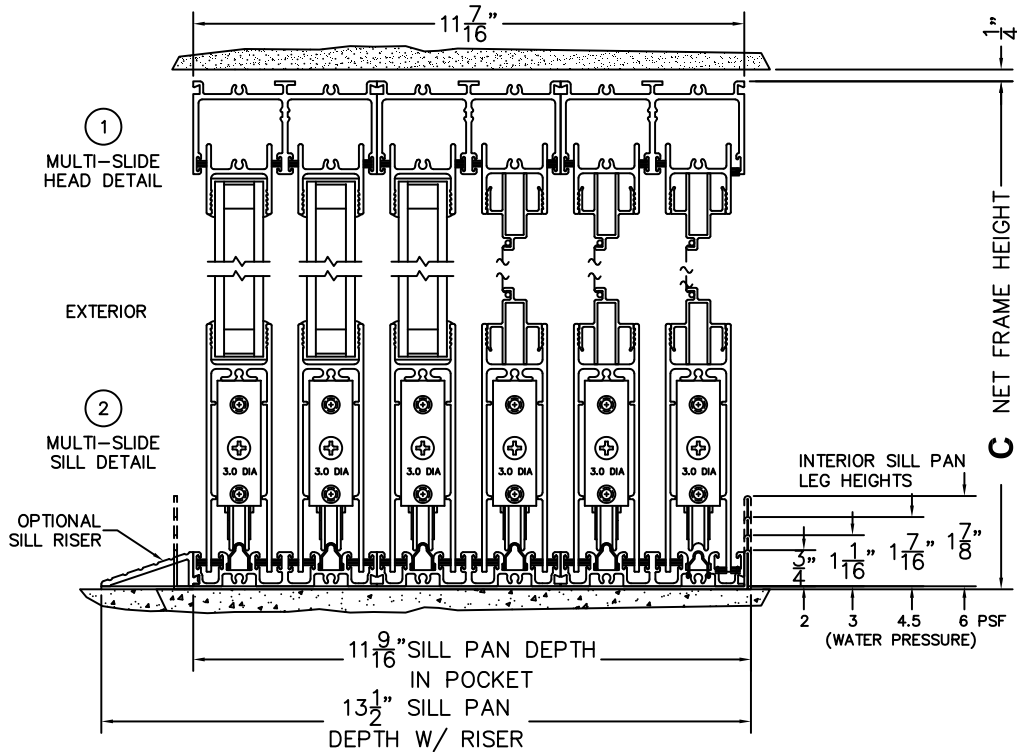

PXXXIXP DOOR SHOWN