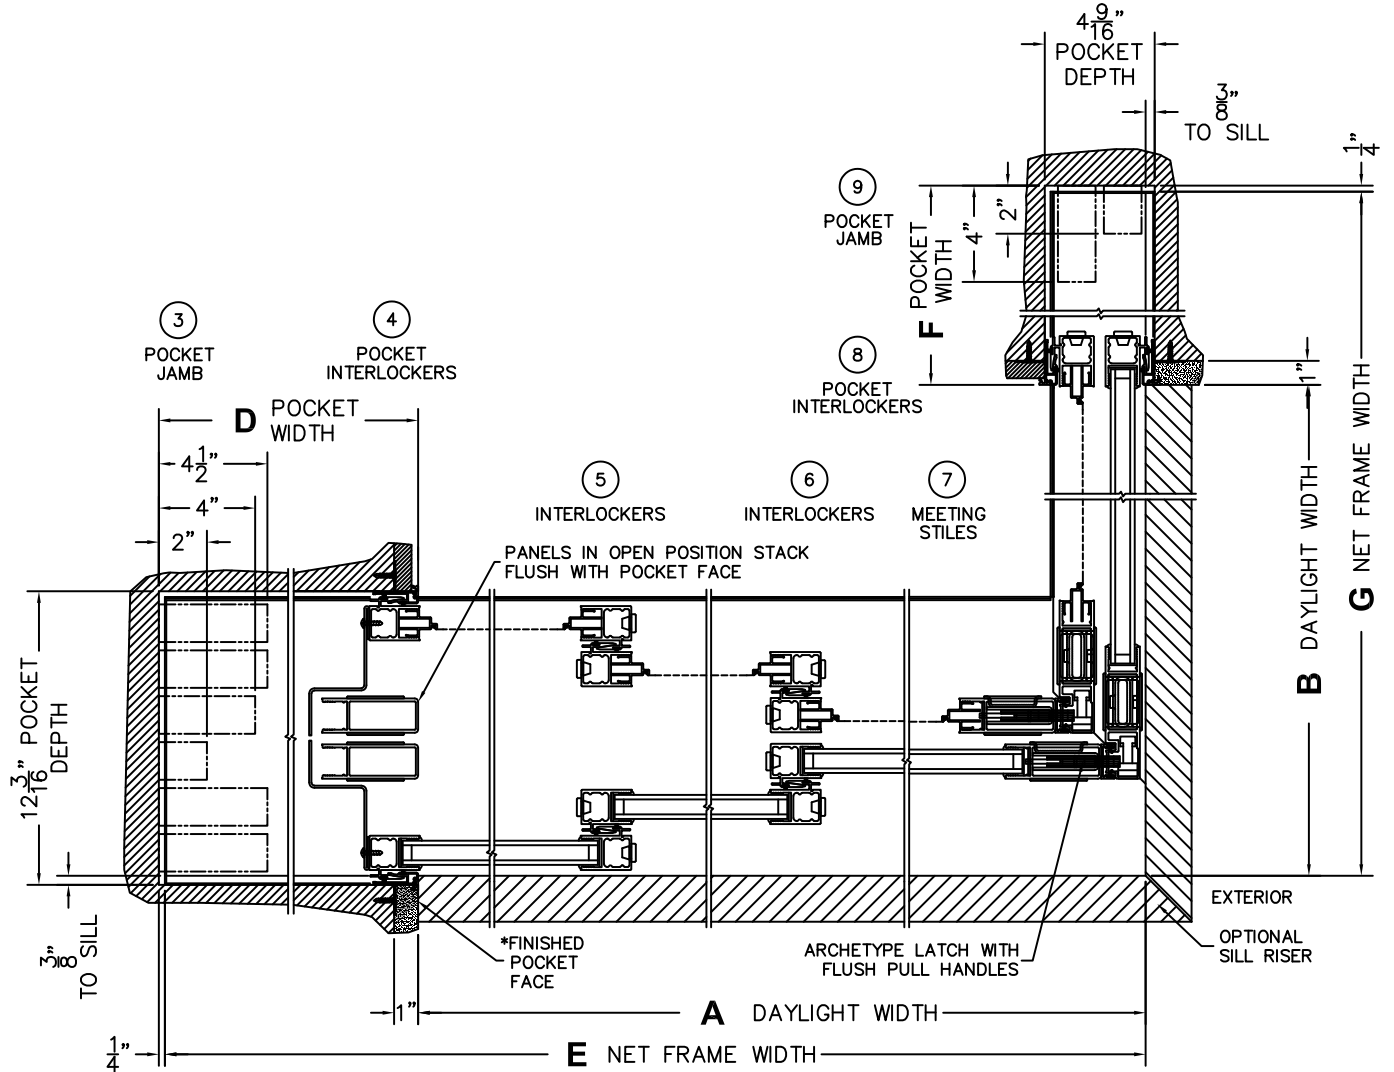

SILL PAN HEIGHT(INTEIOR LEG)
(3/4", 1-1/16", 1-7/16" OR 1-7/8")

CALCULATED VALUES (FLEETWOOD SUPPLIED)

D(POCKET WIDTH)

E(NET FRAME WIDTH)

F(POCKET WIDTH)

G(NET FRAME WIDTH)

NOTES:

(USE RULER TO SCALE DIMENSIONS IN INCHES)

*CAUTION: WHEN CONSTRUCTING POCKET NOTE THAT DAYLIGHT WIDTH DOES NOT INCLUDE 1" SET BACK FOR POST INTERLOCKER.

FLEETWOOD
WINDOWS & DOORS
FleetwoodUSA.com

NORWOOD 3070EX M/S
90°PXXX-XP STANDARD CONFIG.
WITH SCREENS

ORDER NO.:

ITEM NO.:

(USE RULER TO SCALE DIMENSIONS IN INCHES)

SCALE: 1/4