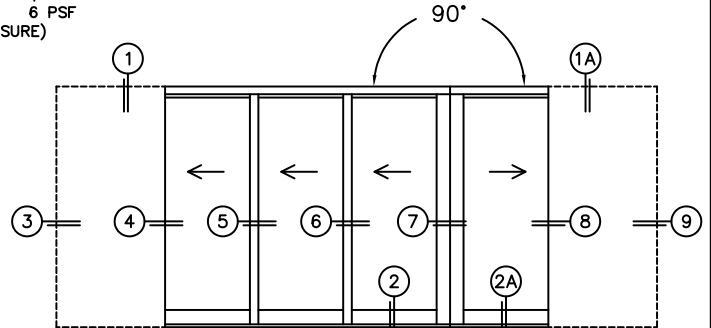

SILL PAN HEIGHT(INTEIOR LEG)
(3/4", 1-1/16", 1-7/16" OR 1-7/8")

CALCULATED VALUES (FLEETWOOD SUPPLIED)

D(POCKET WIDTH)

E(NET FRAME WIDTH)

F(POCKET WIDTH)

G(NET FRAME WIDTH)

NOTES:

(USE RULER TO SCALE DIMENSIONS IN INCHES)

SCALE: 1/4

PXXXIXP DOOR SHOWN

FLEETWOOD
WINDOWS & DOORS
FleetwoodUSA.com

NORWOOD 3070EX M/S
90°PXXX-XP STANDARD CONFIG.
WITH SCREENS

ORDER NO.:

ITEM NO.:

(USE RULER TO SCALE DIMENSIONS IN INCHES)

SCALE: 1/8

ORDER NO.:

ITEM NO.:

(USE RULER TO SCALE DIMENSIONS IN INCHES)

SCALE: 1/4