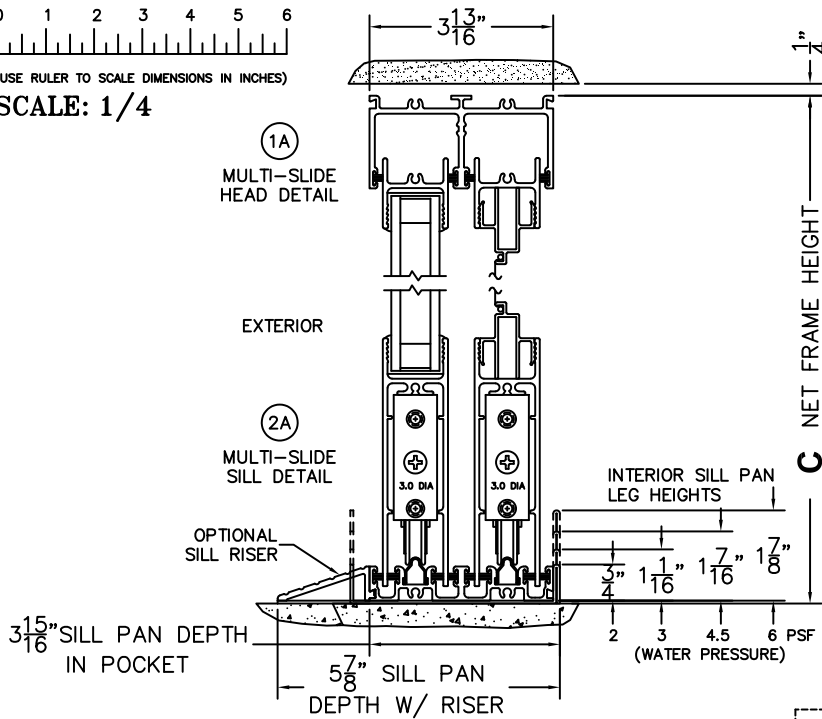

SILL PAN HEIGHT(INTEIOR LEG)
(3/4", 1-1/16", 1-7/16" OR 1-7/8")

CALCULATED VALUES (FLEETWOOD SUPPLIED)

D(POCKET WIDTH)

E(NET FRAME WIDTH)

F(POCKET WIDTH)

G(NET FRAME WIDTH)

NOTES:

(USE RULER TO SCALE DIMENSIONS IN INCHES)

SCALE: 1/4

PXXXIXP DOOR SHOWN

FLEETWOOD
WINDOWS & DOORS
FleetwoodUSA.com

NORWOOD 3070EX M/S
90°PXXX-XP STANDARD CONFIG.
WITH SCREENS

ORDER NO.:

ITEM NO.:

(USE RULER TO SCALE DIMENSIONS IN INCHES)

SCALE: 1/8

ORDER NO.:

ITEM NO.:

(USE RULER TO SCALE DIMENSIONS IN INCHES)

SCALE: 1/4