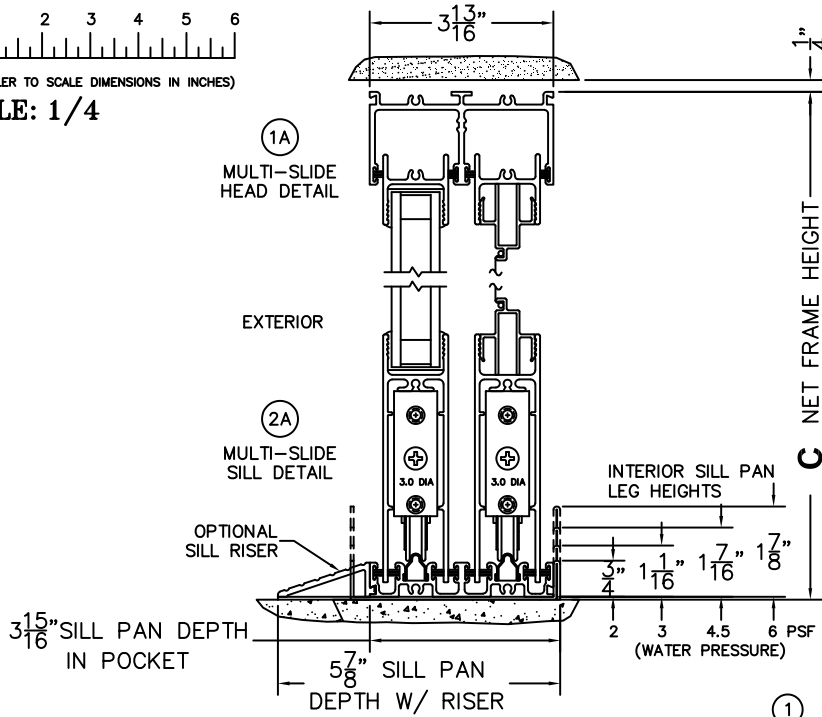

CALCULATED VALUES (FLEETWOOD SUPPLIED)

D (POCKET WIDTH)	
E (NET FRAME WTH)	
F (POCKET WIDTH)	
G (NET FRAME WTH)	

NOTES:

(USE RULER TO SCALE DIMENSIONS IN INCHES)

SCALE: 1/4

PXXXIXP DOOR SHOWN

FLEETWOOD
WINDOWS & DOORS
FleetwoodUSA.com

NORWOOD 3070EX M/S
90°PXXX-XP STANDARD CONFIG.
WITH SCREENS

ORDER NO.:

ITEM NO.:

(USE RULER TO SCALE DIMENSIONS IN INCHES)

SCALE: 1/8

*CAUTION: WHEN CONSTRUCTING POCKET NOTE THAT DAYLIGHT WIDTH DOES NOT INCLUDE 1" SET BACK FOR POST INTERLOCKER.