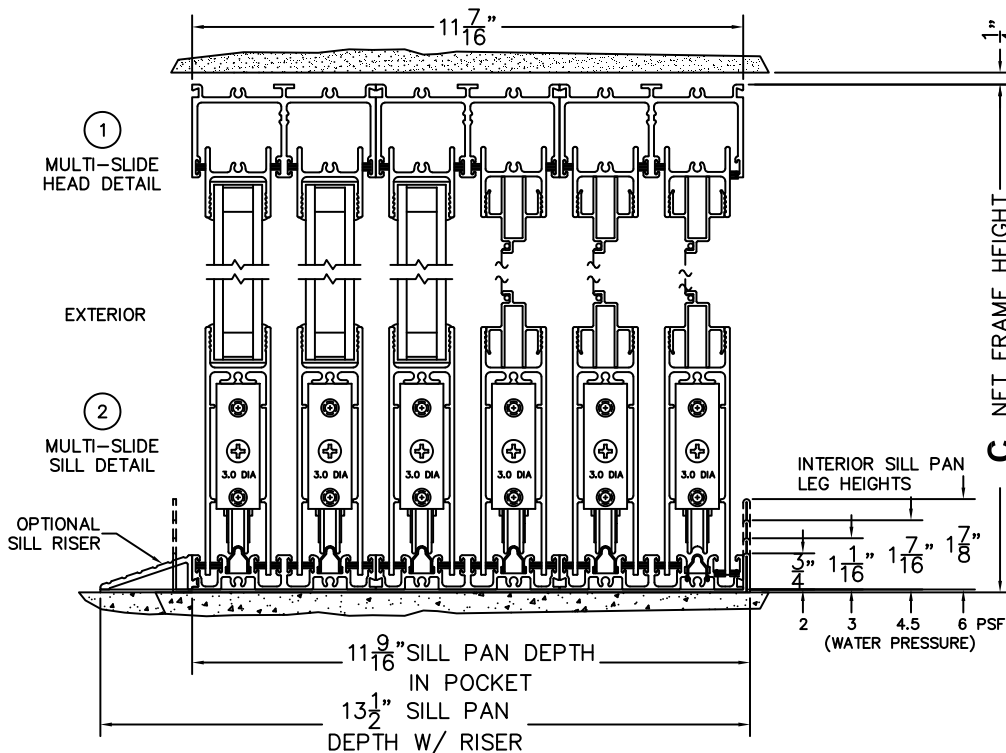

CALCULATED VALUES (FLEETWOOD SUPPLIED)

D (POCKET WIDTH)	
E (NET FRAME WTH)	
F (POCKET WIDTH)	
G (NET FRAME WTH)	

NOTES:

(USE RULER TO SCALE DIMENSIONS IN INCHES)

SCALE: 1/4

PXXXIXP DOOR SHOWN

FLEETWOOD
WINDOWS & DOORS
FleetwoodUSA.com

NORWOOD 3070EX M/S
90°PXXX-XP STANDARD CONFIG.
WITH SCREENS

ORDER NO.:

ITEM NO.:

(USE RULER TO SCALE DIMENSIONS IN INCHES)

SCALE: 1/8

*CAUTION: WHEN CONSTRUCTING POCKET NOTE THAT DAYLIGHT WIDTH DOES NOT INCLUDE 1" SET BACK FOR POST INTERLOCKER.