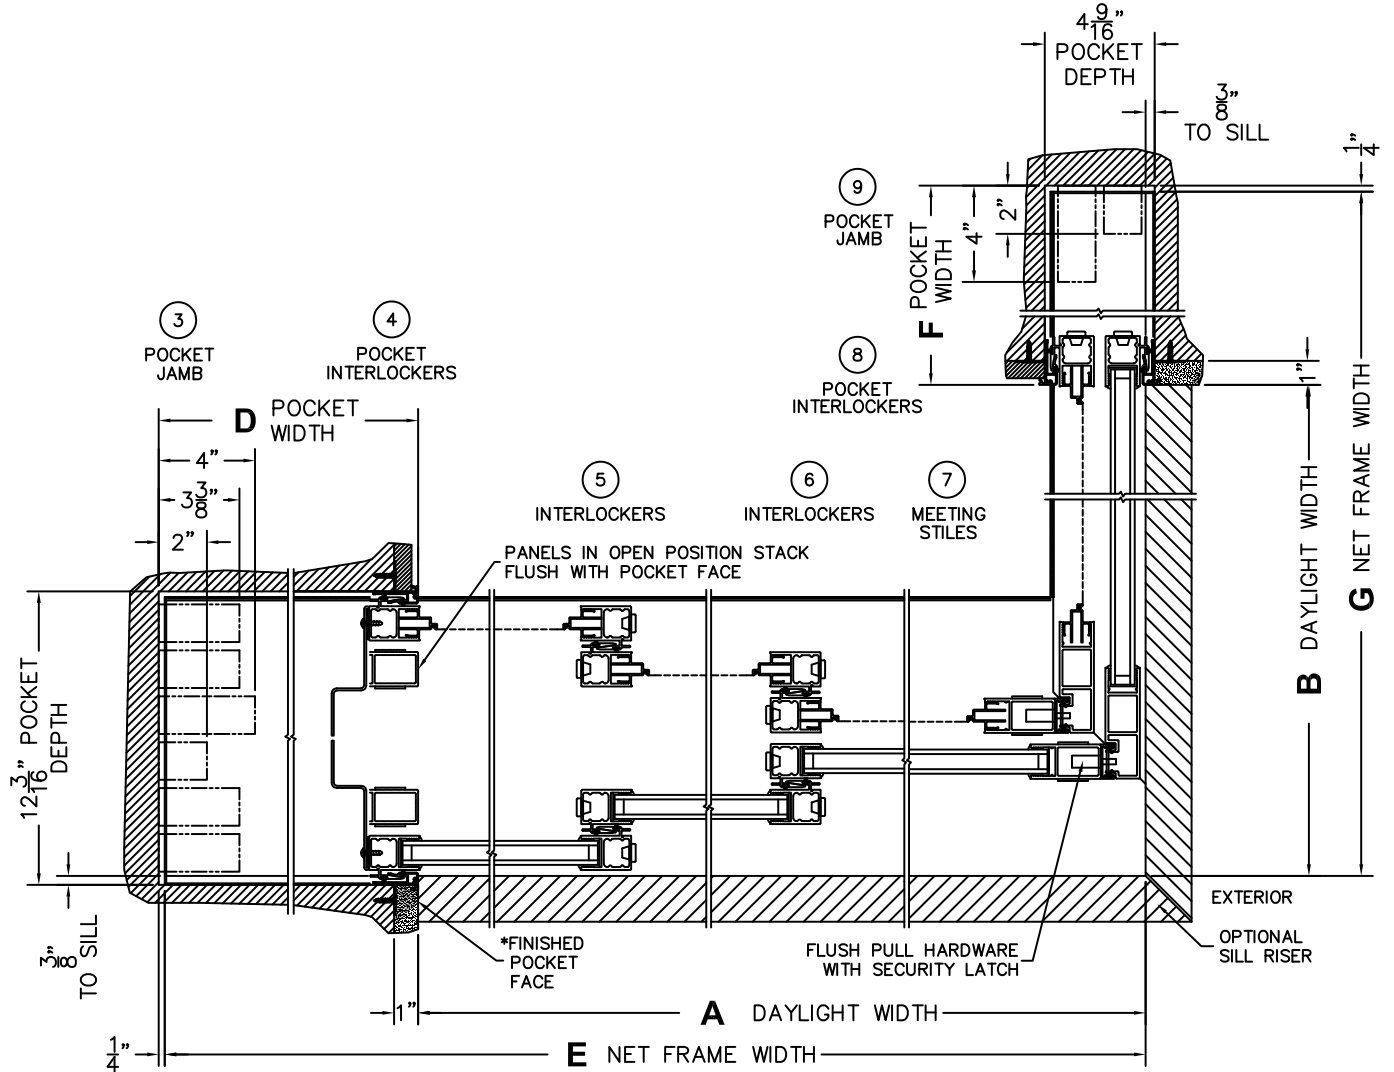

NORWOOD 3070EX M/S
90°PXXX-XP STANDARD CONFIG.
WITH SCREENS

ORDER NO.:

ITEM NO.:

(USE RULER TO SCALE DIMENSIONS IN INCHES)

SCALE: 1/8

*CAUTION: WHEN CONSTRUCTING POCKET NOTE THAT DAYLIGHT WIDTH DOES NOT INCLUDE 1" SET BACK FOR POST INTERLOCKER.

FLEETWOOD
WINDOWS & DOORS
FleetwoodUSA.com

NORWOOD 3070EX M/S
90°PXXX-XP STANDARD CONFIG.
WITH SCREENS

ORDER NO.:

ITEM NO.:

(USE RULER TO SCALE DIMENSIONS IN INCHES)

SCALE: 1/4