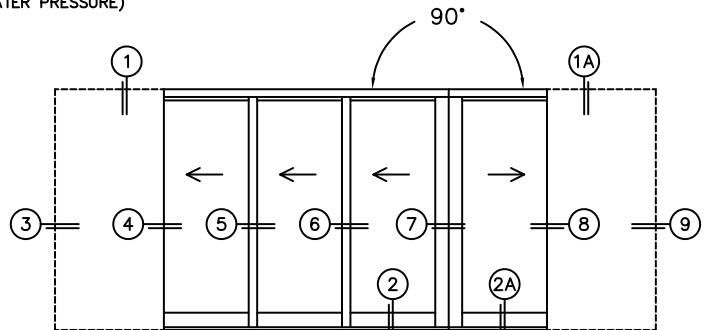

CALCULATED VALUES (FLEETWOOD SUPPLIED)

D (POCKET WIDTH)	
E (NET FRAME WTH)	
F (POCKET WIDTH)	
G (NET FRAME WTH)	

NOTES:

(USE RULER TO SCALE DIMENSIONS IN INCHES)

SCALE: 1/4

PXXXIXP DOOR SHOWN

FLEETWOOD
WINDOWS & DOORS
FleetwoodUSA.com

NORWOOD 3070EX M/S
90°PXXX-XP STANDARD CONFIG.
WITH SCREENS

ORDER NO.:

ITEM NO.:

(USE RULER TO SCALE DIMENSIONS IN INCHES)

SCALE: 1/8

*CAUTION: WHEN CONSTRUCTING POCKET NOTE THAT DAYLIGHT WIDTH DOES NOT INCLUDE 1" SET BACK FOR POST INTERLOCKER.

FLEETWOOD
WINDOWS & DOORS
FleetwoodUSA.com

NORWOOD 3070EX M/S
90°PXXX-XP STANDARD CONFIG.
WITH SCREENS

ORDER NO.:

ITEM NO.:

(USE RULER TO SCALE DIMENSIONS IN INCHES)

SCALE: 1/4