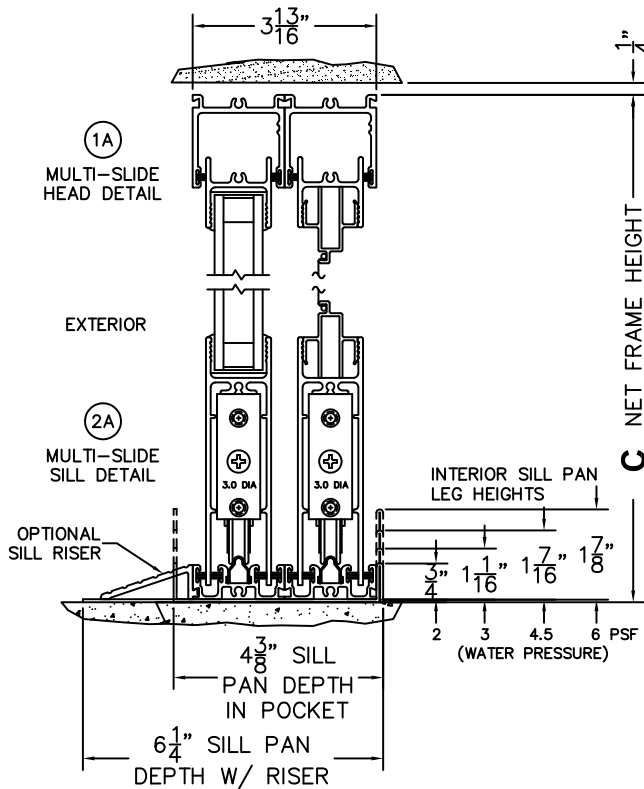

CALCULATED VALUES (FLEETWOOD SUPPLIED)

D (POCKET WIDTH)	
E (NET FRAME WIDTH)	
F (POCKET WIDTH)	
G (NET FRAME WIDTH)	

NOTES:

(USE RULER TO SCALE DIMENSIONS IN INCHES)

SCALE: 1/4

PXXXIXP DOOR SHOWN

FLEETWOOD
WINDOWS & DOORS
FleetwoodUSA.com

NORWOOD 3070EX M/S
90°PXXXIXP CUSTOM CONFIGURATION
WITH SCREENS

ORDER NO.:

ITEM NO.:

(USE RULER TO SCALE DIMENSIONS IN INCHES)

SCALE: 1/8

NOTES: 1) *CAUTION: WHEN CONSTRUCTING POCKET NOTE THAT DAYLIGHT WIDTH DOES NOT INCLUDE 1" SET BACK FOR POST INTERLOCKER

SCALE: 1/4