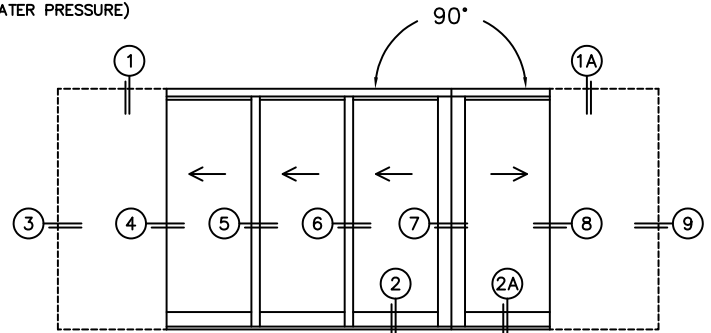

CALCULATED VALUES (FLEETWOOD SUPPLIED)

D (POCKET WIDTH)	
E (NET FRAME WIDTH)	
F (POCKET WIDTH)	
G (NET FRAME WIDTH)	

NOTES:

(USE RULER TO SCALE DIMENSIONS IN INCHES)

SCALE: 1/4

PXXXIXP DOOR SHOWN

FLEETWOOD
WINDOWS & DOORS
FleetwoodUSA.com

NORWOOD 3070EX M/S
90°PXXXIXP CUSTOM CONFIGURATION
WITH SCREENS

ORDER NO.:

ITEM NO.:

(USE RULER TO SCALE DIMENSIONS IN INCHES)

SCALE: 1/8

NOTES: 1) *CAUTION: WHEN CONSTRUCTING POCKET NOTE THAT DAYLIGHT WIDTH DOES NOT INCLUDE 1" SET BACK FOR POST INTERLOCKER

SCALE: 1/4