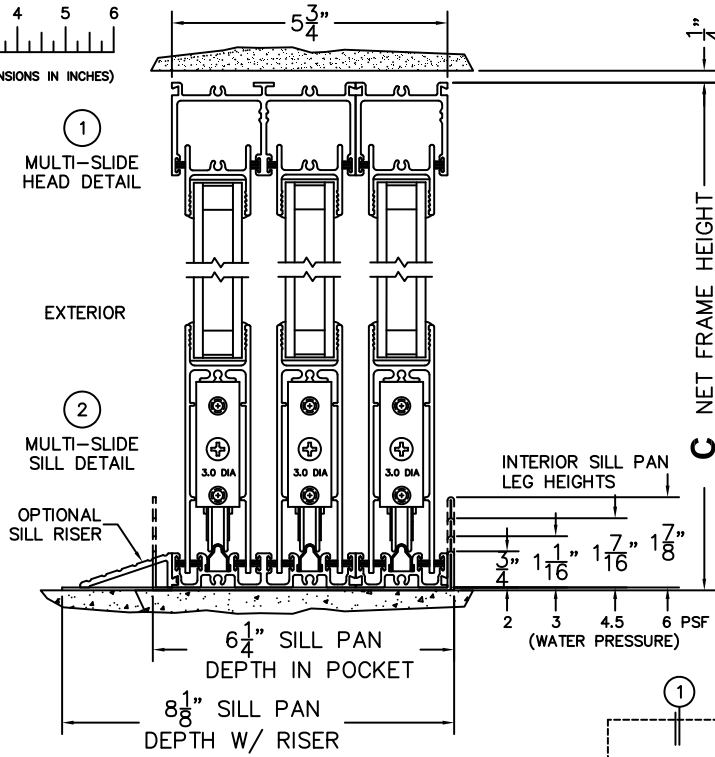

CALCULATED VALUES (FLEETWOOD SUPPLIED)

D (POCKET WIDTH)	
E (NET FRAME WIDTH)	
F (POCKET WIDTH)	
G (NET FRAME WIDTH)	

NOTES:

(USE RULER TO SCALE DIMENSIONS IN INCHES)

SCALE: 1/4

PXXXIXP DOOR SHOWN

FLEETWOOD
WINDOWS & DOORS
FleetwoodUSA.com

NORWOOD 3070EX M/S
90°PXXXIXP CUSTOM CONFIGURATION
WITH SCREENS

ORDER NO.:

ITEM NO.:

(USE RULER TO SCALE DIMENSIONS IN INCHES)

SCALE: 1/8

NOTES: 1) *CAUTION: WHEN CONSTRUCTING POCKET NOTE THAT DAYLIGHT WIDTH DOES NOT INCLUDE 1" SET BACK FOR POST INTERLOCKER

SCALE: 1/4