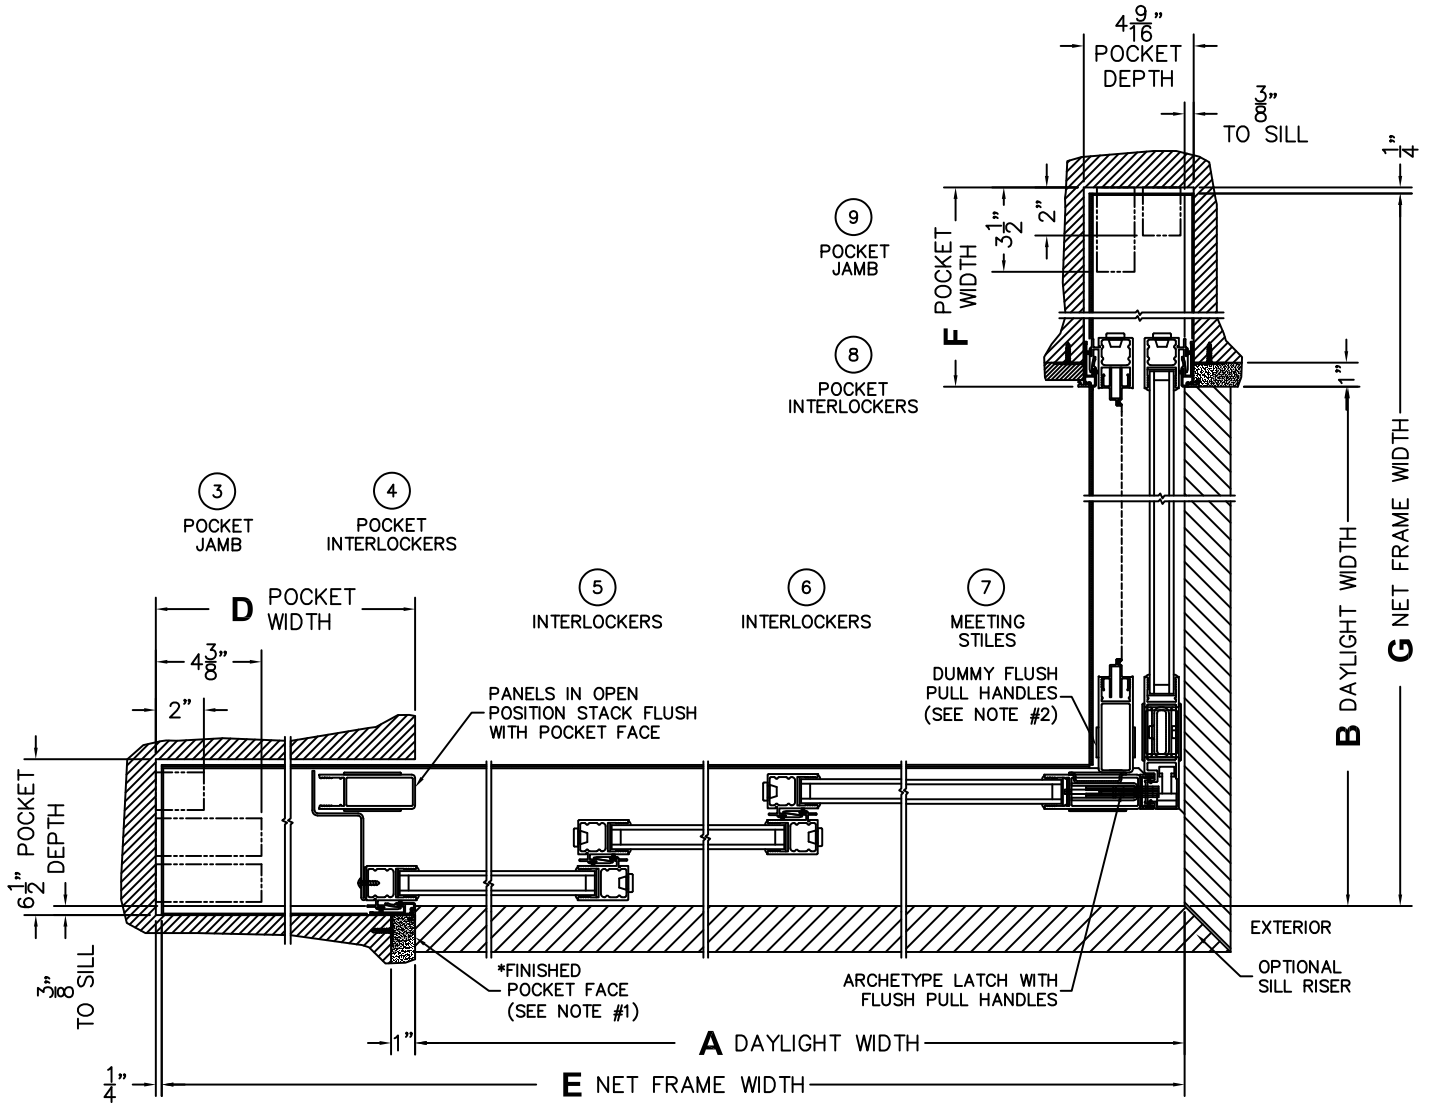

CALCULATED VALUES (FLEETWOOD SUPPLIED)

D (POCKET WIDTH)	
E (NET FRAME WIDTH)	
F (POCKET WIDTH)	
G (NET FRAME WIDTH)	

NOTES:

(USE RULER TO SCALE DIMENSIONS IN INCHES)

SCALE: 1/4

PXXXIXP DOOR SHOWN

FLEETWOOD
WINDOWS & DOORS
FleetwoodUSA.com

NORWOOD 3070EX M/S
90°PXXXIXP CUSTOM CONFIGURATION
WITH SCREENS

ORDER NO.:

ITEM NO.:

(USE RULER TO SCALE DIMENSIONS IN INCHES)

SCALE: 1/8

NOTES: 1) *CAUTION: WHEN CONSTRUCTING POCKET NOTE THAT DAYLIGHT WIDTH DOES NOT INCLUDE 1" SET BACK FOR POST INTERLOCKER

2) SCREEN PANEL WILL NOT LATCH WITH THIS CONFIGURATION.

FLEETWOOD
WINDOWS & DOORS
FleetwoodUSA.com

NORWOOD 3070EX M/S
90°PXXXIXP CUSTOM CONFIGURATION
WITH SCREENS

ORDER NO.:

ITEM NO.:

(USE RULER TO SCALE DIMENSIONS IN INCHES)

SCALE: 1/4