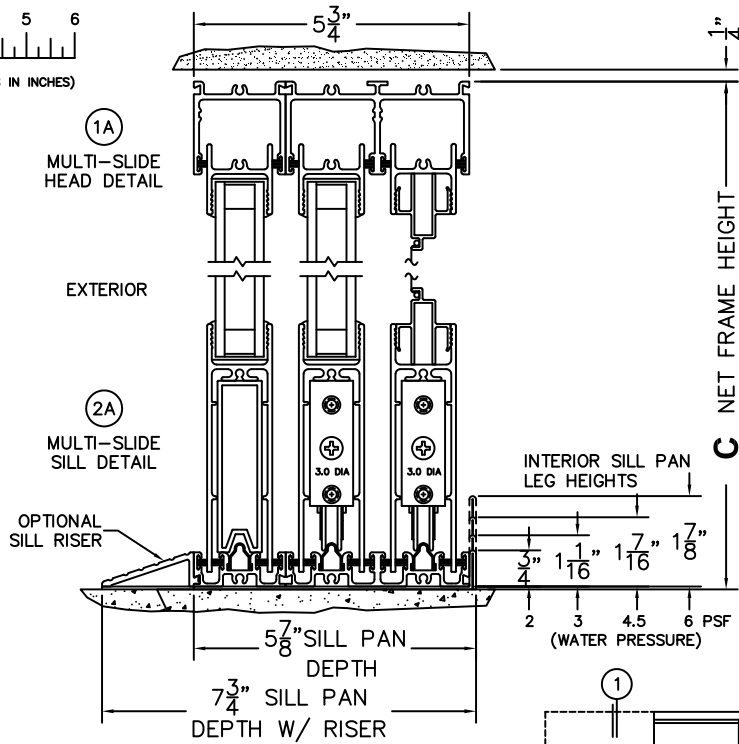

CALCULATED VALUES (FLEETWOOD SUPPLIED)

D (POCKET WIDTH)	
E (NET FRAME WIDTH)	

NOTES:

(USE RULER TO SCALE DIMENSIONS IN INCHES)

SCALE: 1/4

PXXXIXO DOOR SHOWN

FLEETWOOD
WINDOWS & DOORS
FleetwoodUSA.com

NORWOOD 3070EX M/S
90°PXXX-XO STANDARD CONFIG.
WITH SCREENS

ORDER NO.:

ITEM NO.:

(USE RULER TO SCALE DIMENSIONS IN INCHES)

SCALE: 1/8

*CAUTION: WHEN CONSTRUCTING POCKET NOTE THAT DAYLIGHT WIDTH DOES NOT INCLUDE 1" SET BACK FOR POST INTERLOCKER.

FLEETWOOD
WINDOWS & DOORS
FleetwoodUSA.com

NORWOOD 3070EX M/S
90°PXXX-XO STANDARD CONFIG.
WITH SCREENS

ORDER NO.:

ITEM NO.:

(USE RULER TO SCALE DIMENSIONS IN INCHES)

SCALE: 1/4