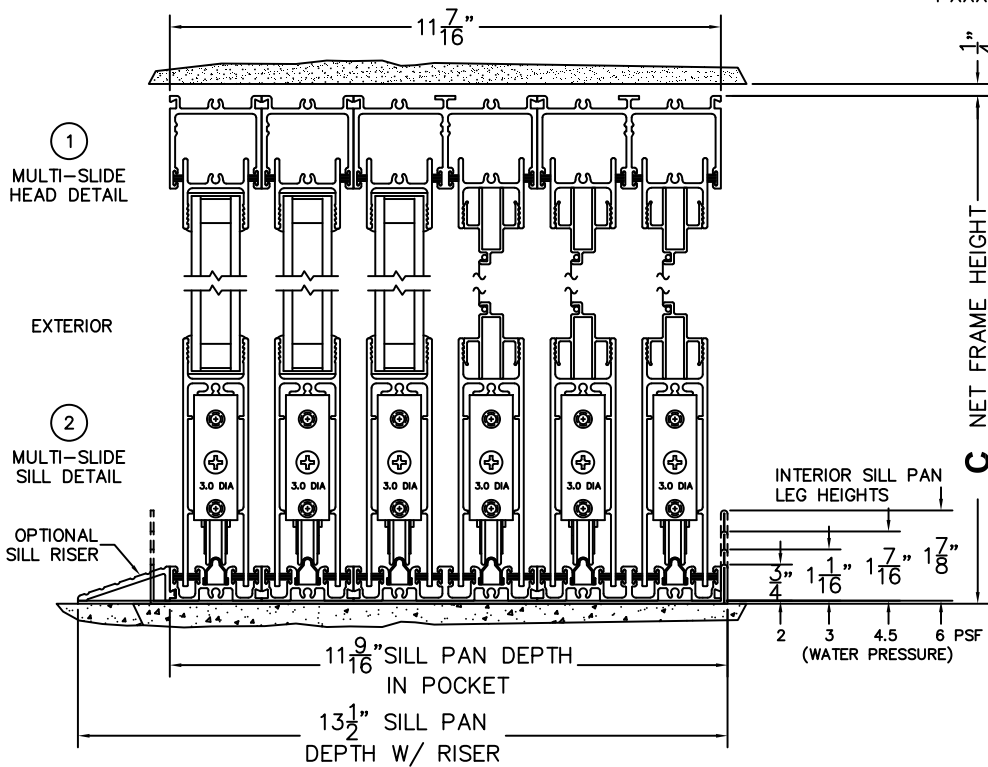

CALCULATED VALUES (FLEETWOOD SUPPLIED)

D (POCKET WIDTH)	
E (NET FRAME WIDTH)	

NOTES:

(USE RULER TO SCALE DIMENSIONS IN INCHES)

SCALE: 1/4

PXXXIXO DOOR SHOWN

FLEETWOOD
WINDOWS & DOORS
FleetwoodUSA.com

NORWOOD 3070EX M/S
90°PXXX-XO STANDARD CONFIG.
WITH SCREENS

ORDER NO.:

ITEM NO.:

(USE RULER TO SCALE DIMENSIONS IN INCHES)

SCALE: 1/8

*CAUTION: WHEN CONSTRUCTING POCKET NOTE THAT DAYLIGHT WIDTH DOES NOT INCLUDE 1" SET BACK FOR POST INTERLOCKER.

FLEETWOOD
WINDOWS & DOORS
FleetwoodUSA.com

NORWOOD 3070EX M/S
90°PXXX-XO STANDARD CONFIG.
WITH SCREENS

ORDER NO.:

ITEM NO.:

(USE RULER TO SCALE DIMENSIONS IN INCHES)

SCALE: 1/4