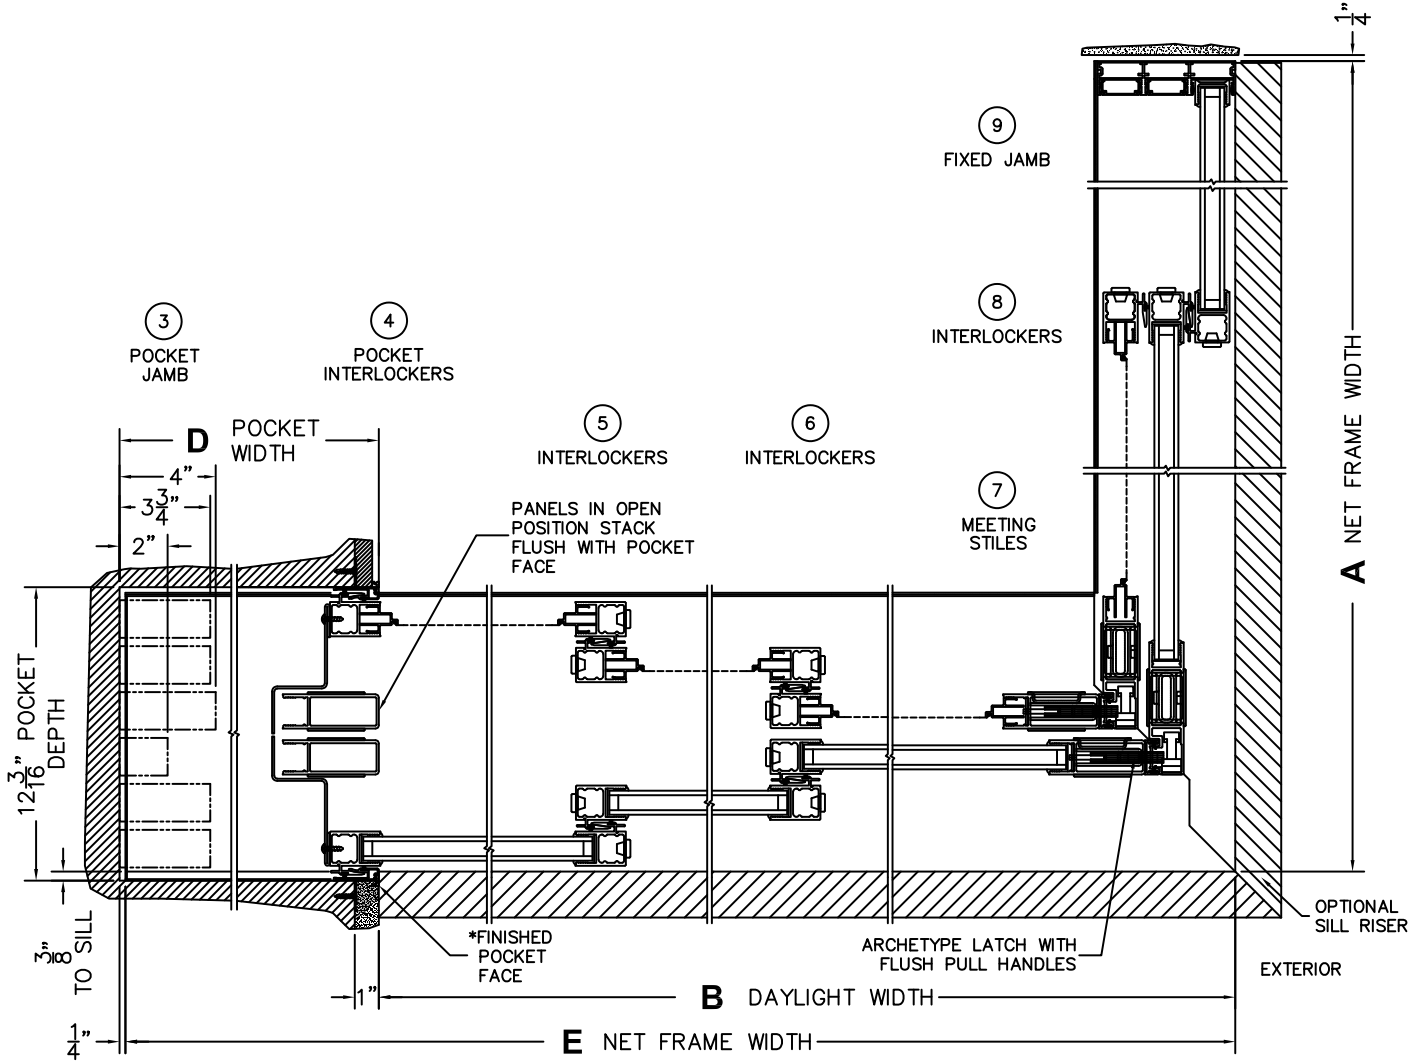

CALCULATED VALUES (FLEETWOOD SUPPLIED)

D (POCKET WIDTH)	
E (NET FRAME WIDTH)	

NOTES:

(USE RULER TO SCALE DIMENSIONS IN INCHES)

SCALE: 1/4

PXXXIXO DOOR SHOWN

FLEETWOOD
WINDOWS & DOORS
FleetwoodUSA.com

NORWOOD 3070EX M/S
90°PXXX-XO STANDARD CONFIG.
WITH SCREENS

ORDER NO.:

ITEM NO.:

(USE RULER TO SCALE DIMENSIONS IN INCHES)

SCALE: 1/8

*CAUTION: WHEN CONSTRUCTING POCKET NOTE THAT DAYLIGHT WIDTH DOES NOT INCLUDE 1" SET BACK FOR POST INTERLOCKER.

FLEETWOOD
WINDOWS & DOORS
FleetwoodUSA.com

NORWOOD 3070EX M/S
90°PXXX-XO STANDARD CONFIG.
WITH SCREENS

ORDER NO.:

ITEM NO.:

(USE RULER TO SCALE DIMENSIONS IN INCHES)

SCALE: 1/4