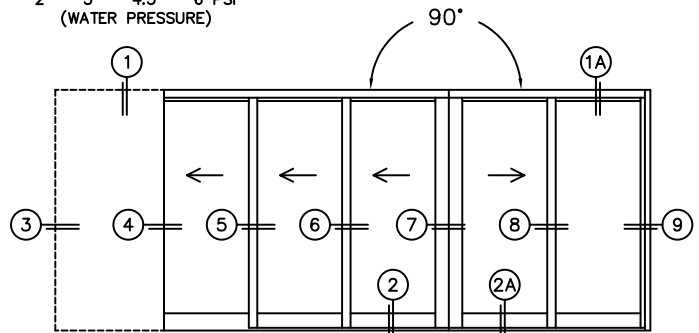

FLEETWOOD
WINDOWS & DOORS
FleetwoodUSA.com

NORWOOD 3070EX M/S
90°PXXX-XO STANDARD CONFIG.
WITH SCREENS

ORDER NO.:

ITEM NO.:

REQUIRED DEALER INFO.

A (NET FRAME WIDTH)	
B (DAYLIGHT WIDTH)	
C (NET FRAME HEIGHT)	
SILL PAN HEIGHT(INTERIOR LEG)	
(3/4", 1-1/16", 1-7/16" OR 1-7/8")	

CALCULATED VALUES (FLEETWOOD SUPPLIED)

D (POCKET WIDTH)	
E (NET FRAME WIDTH)	

NOTES:

(USE RULER TO SCALE DIMENSIONS IN INCHES)

SCALE: 1/4

PXXXIXO DOOR SHOWN

FLEETWOOD
WINDOWS & DOORS
FleetwoodUSA.com

NORWOOD 3070EX M/S
90°PXXX-XO STANDARD CONFIG.
WITH SCREENS

ORDER NO.:

ITEM NO.:

(USE RULER TO SCALE DIMENSIONS IN INCHES)

SCALE: 1/8

*CAUTION: WHEN CONSTRUCTING POCKET NOTE THAT DAYLIGHT WIDTH DOES NOT INCLUDE 1" SET BACK FOR POST INTERLOCKER.

FLEETWOOD
WINDOWS & DOORS
FleetwoodUSA.com

NORWOOD 3070EX M/S
90°PXXX-XO STANDARD CONFIG.
WITH SCREENS

ORDER NO.:

ITEM NO.:

(USE RULER TO SCALE DIMENSIONS IN INCHES)

SCALE: 1/4