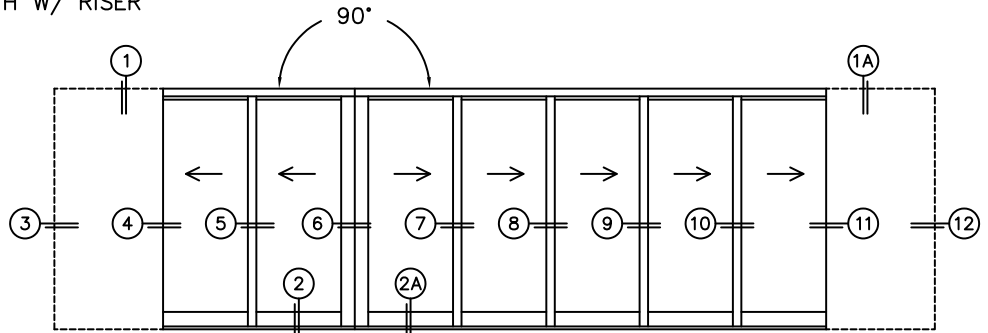

CALCULATED VALUES (FLEETWOOD SUPPLIED)

D (POCKET WIDTH)	
E (NET FRAME WIDTH)	
F (POCKET WIDTH)	
G (NET FRAME WIDTH)	

NOTES:

(USE RULER TO SCALE DIMENSIONS IN INCHES)

SCALE: 1/4

PXXIXXXXXP DOOR SHOWN

FLEETWOOD
WINDOWS & DOORS
FleetwoodUSA.com

NORWOOD 3070EX M/S
90°PXXIXXXXXP STANDARD CONFIG.
NO SCREENS

ORDER NO.:

ITEM NO.:

(USE RULER TO SCALE DIMENSIONS IN INCHES)

SCALE: 1/8

*CAUTION: WHEN CONSTRUCTING POCKET NOTE THAT DAYLIGHT WIDTH DOES NOT INCLUDE 1" SET BACK FOR POST INTERLOCKER.