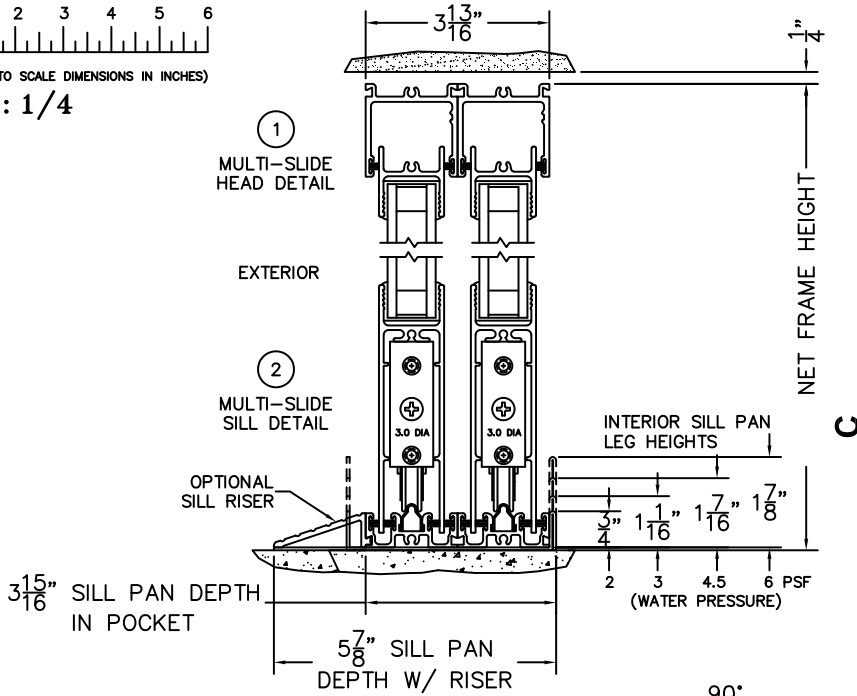

CALCULATED VALUES (FLEETWOOD SUPPLIED)

D (POCKET WIDTH)	
E (NET FRAME WIDTH)	
F (POCKET WIDTH)	
G (NET FRAME WIDTH)	

NOTES:

(USE RULER TO SCALE DIMENSIONS IN INCHES)

SCALE: 1/4

PXXIXXXXXP DOOR SHOWN

FLEETWOOD
WINDOWS & DOORS
FleetwoodUSA.com

NORWOOD 3070EX M/S
90°PXXIXXXXXP STANDARD CONFIG.
NO SCREENS

ORDER NO.:

ITEM NO.:

(USE RULER TO SCALE DIMENSIONS IN INCHES)

SCALE: 1/8

*CAUTION: WHEN CONSTRUCTING POCKET NOTE THAT DAYLIGHT WIDTH DOES NOT INCLUDE 1" SET BACK FOR POST INTERLOCKER.