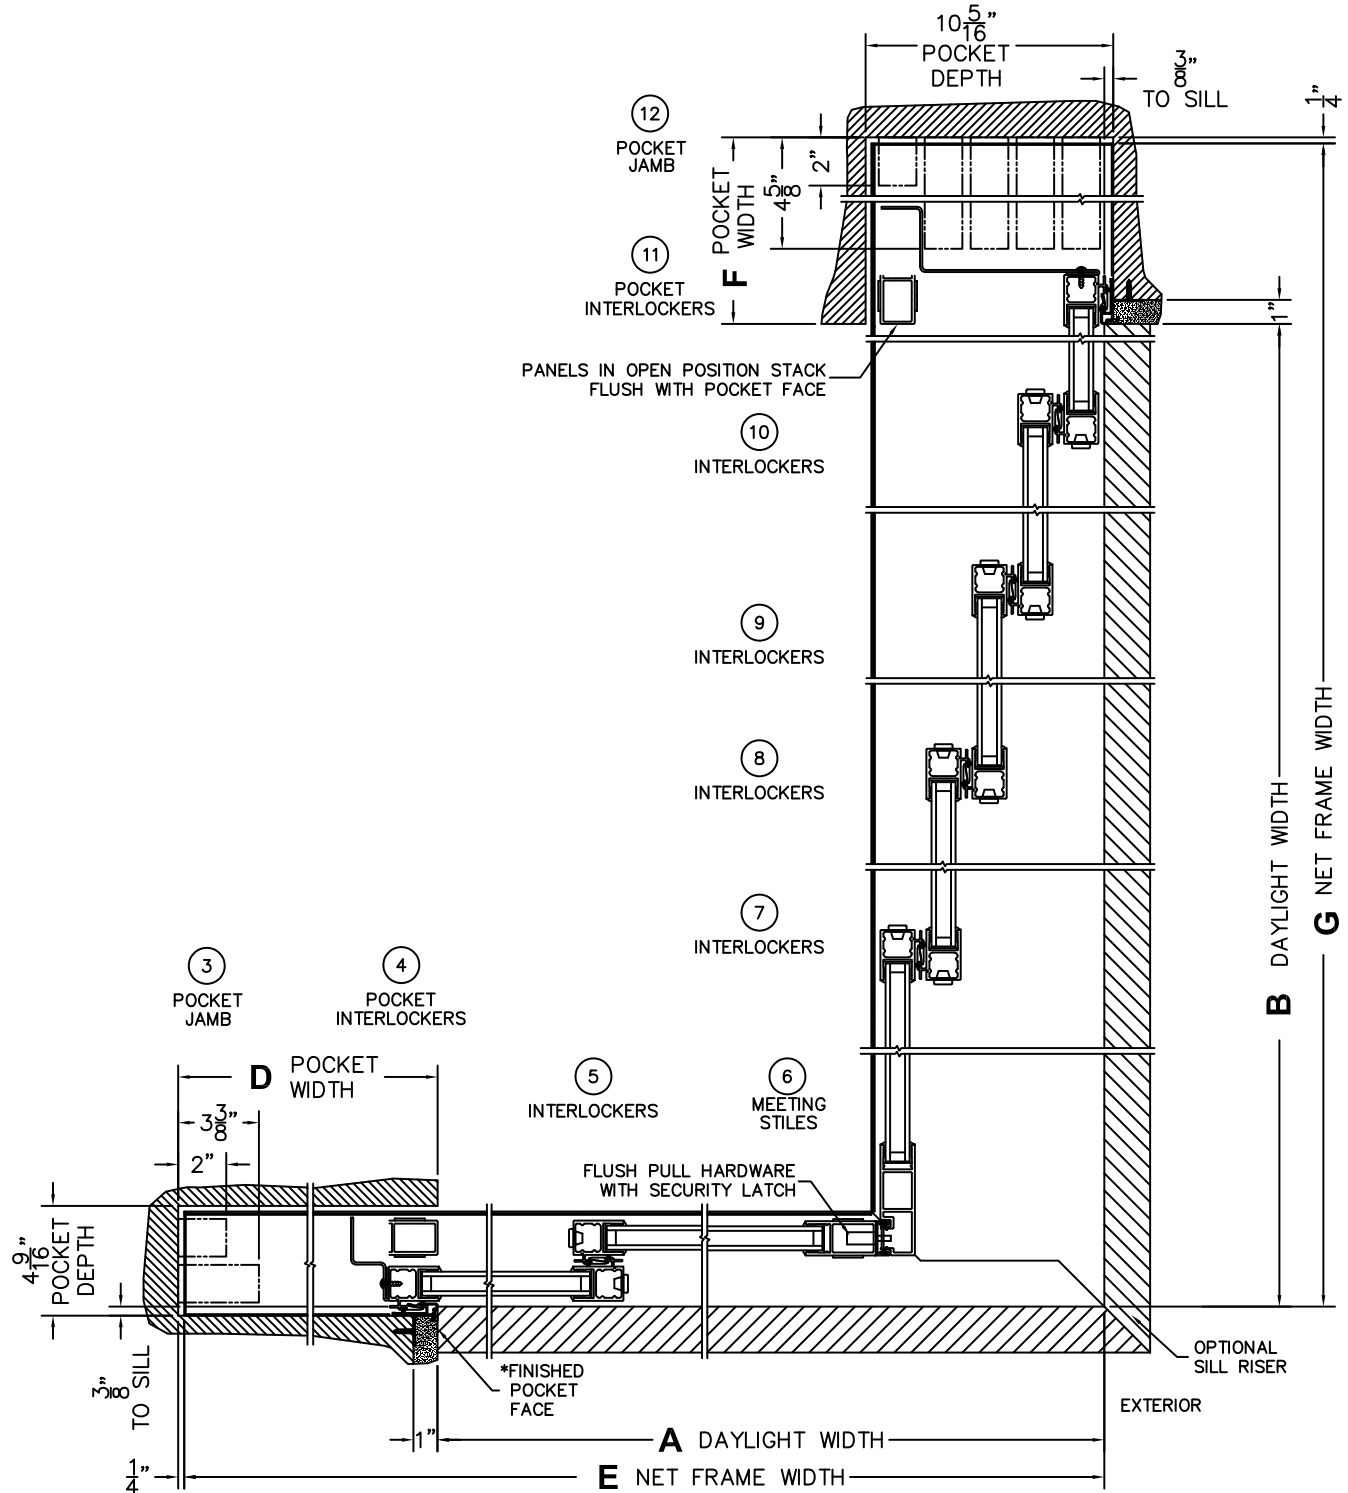

CALCULATED VALUES (FLEETWOOD SUPPLIED)

D (POCKET WIDTH)	
E (NET FRAME WIDTH)	
F (POCKET WIDTH)	
G (NET FRAME WIDTH)	

NOTES:

(USE RULER TO SCALE DIMENSIONS IN INCHES)

SCALE: 1/4

PXXIXXXXXP DOOR SHOWN

FLEETWOOD
WINDOWS & DOORS
FleetwoodUSA.com

NORWOOD 3070EX M/S
90°PXXIXXXXXP STANDARD CONFIG.
NO SCREENS

ORDER NO.:

ITEM NO.:

(USE RULER TO SCALE DIMENSIONS IN INCHES)

SCALE: 1/8

*CAUTION: WHEN CONSTRUCTING POCKET NOTE THAT DAYLIGHT WIDTH DOES NOT INCLUDE 1" SET BACK FOR POST INTERLOCKER.

FLEETWOOD
WINDOWS & DOORS
FleetwoodUSA.com

NORWOOD 3070EX M/S
90°PXXIXXXXXP STANDARD CONFIG.
NO SCREENS

ORDER NO.:

ITEM NO.:

(USE RULER TO SCALE DIMENSIONS IN INCHES)

SCALE: 1/4