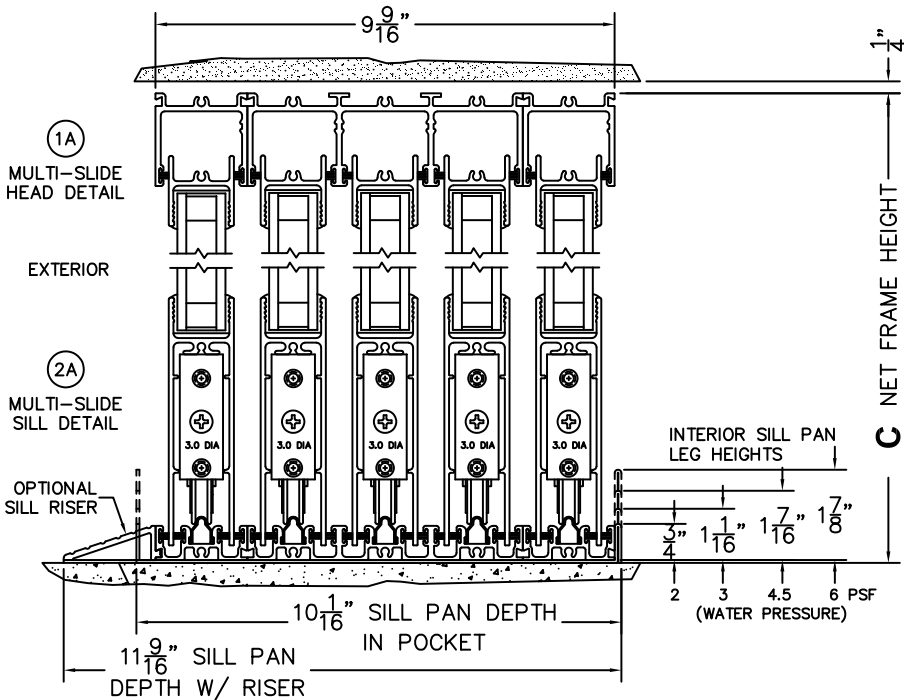

CALCULATED VALUES (FLEETWOOD SUPPLIED)

D (POCKET WIDTH)	
E (NET FRAME WIDTH)	
F (POCKET WIDTH)	
G (NET FRAME WIDTH)	

NOTES:

(USE RULER TO SCALE DIMENSIONS IN INCHES)

SCALE: 1/4

PXXIXXXXXP DOOR SHOWN

FLEETWOOD
WINDOWS & DOORS
FleetwoodUSA.com

NORWOOD 3070EX M/S
90°PXXIXXXXXP STANDARD CONFIG.
NO SCREENS

ORDER NO.:

ITEM NO.:

(USE RULER TO SCALE DIMENSIONS IN INCHES)

SCALE: 1/8

*CAUTION: WHEN CONSTRUCTING POCKET NOTE THAT DAYLIGHT WIDTH DOES NOT INCLUDE 1" SET BACK FOR POST INTERLOCKER.