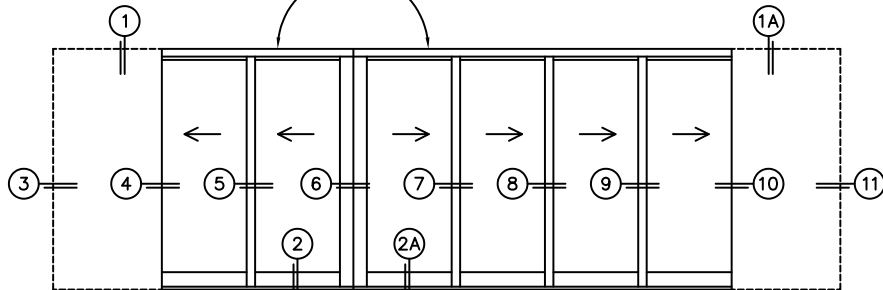

CALCULATED VALUES (FLEETWOOD SUPPLIED)

D (POCKET WIDTH)	
E (NET FRAME WTH)	
F (POCKET WIDTH)	
G (NET FRAME WTH)	

NOTES:

(USE RULER TO SCALE DIMENSIONS IN INCHES)

SCALE: 1/4

PXXIXXXXP DOOR SHOWN

FLEETWOOD
WINDOWS & DOORS
FleetwoodUSA.com

NORWOOD 3070EX M/S
90°PXX-XXXXP STANDARD CONFIG.
WITH SCREENS

ORDER NO.:

ITEM NO.:

(USE RULER TO SCALE DIMENSIONS IN INCHES)

SCALE: 1/8

*CAUTION: WHEN CONSTRUCTING POCKET NOTE THAT DAYLIGHT WIDTH DOES NOT INCLUDE 1" SET BACK FOR POST INTERLOCKER.