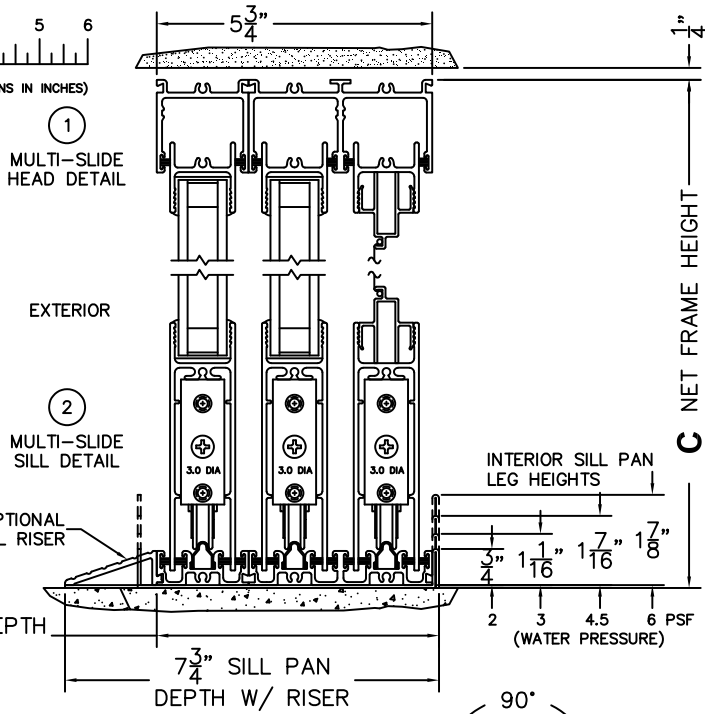

CALCULATED VALUES (FLEETWOOD SUPPLIED)

D (POCKET WIDTH)	
E (NET FRAME WTH)	
F (POCKET WIDTH)	
G (NET FRAME WTH)	

NOTES:

(USE RULER TO SCALE DIMENSIONS IN INCHES)

SCALE: 1/4

PXXIXXXXP DOOR SHOWN

FLEETWOOD
WINDOWS & DOORS
FleetwoodUSA.com

NORWOOD 3070EX M/S
90°PXX-XXXXP STANDARD CONFIG.
WITH SCREENS

ORDER NO.:

ITEM NO.:

(USE RULER TO SCALE DIMENSIONS IN INCHES)

SCALE: 1/8

*CAUTION: WHEN CONSTRUCTING POCKET NOTE THAT DAYLIGHT WIDTH DOES NOT INCLUDE 1" SET BACK FOR POST INTERLOCKER.

FLEETWOOD
WINDOWS & DOORS
FleetwoodUSA.com

NORWOOD 3070EX M/S
90°PXX-XXXXP STANDARD CONFIG.
WITH SCREENS

ORDER NO.:

ITEM NO.:

(USE RULER TO SCALE DIMENSIONS IN INCHES)

SCALE: 1/4