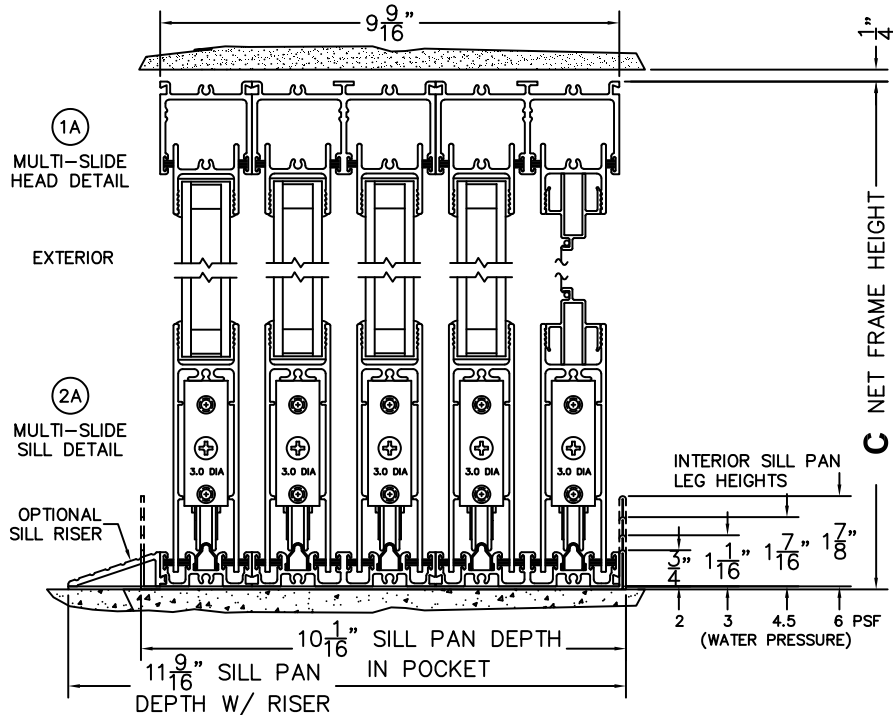

CALCULATED VALUES (FLEETWOOD SUPPLIED)

D (POCKET WIDTH)	
E (NET FRAME WTH)	
F (POCKET WIDTH)	
G (NET FRAME WTH)	

NOTES:

(USE RULER TO SCALE DIMENSIONS IN INCHES)

SCALE: 1/4

PXXIXXXXP DOOR SHOWN

FLEETWOOD
WINDOWS & DOORS
FleetwoodUSA.com

NORWOOD 3070EX M/S
90°PXX-XXXXP STANDARD CONFIG.
WITH SCREENS

ORDER NO.:

ITEM NO.:

(USE RULER TO SCALE DIMENSIONS IN INCHES)

SCALE: 1/8

*CAUTION: WHEN CONSTRUCTING POCKET NOTE THAT DAYLIGHT WIDTH DOES NOT INCLUDE 1" SET BACK FOR POST INTERLOCKER.