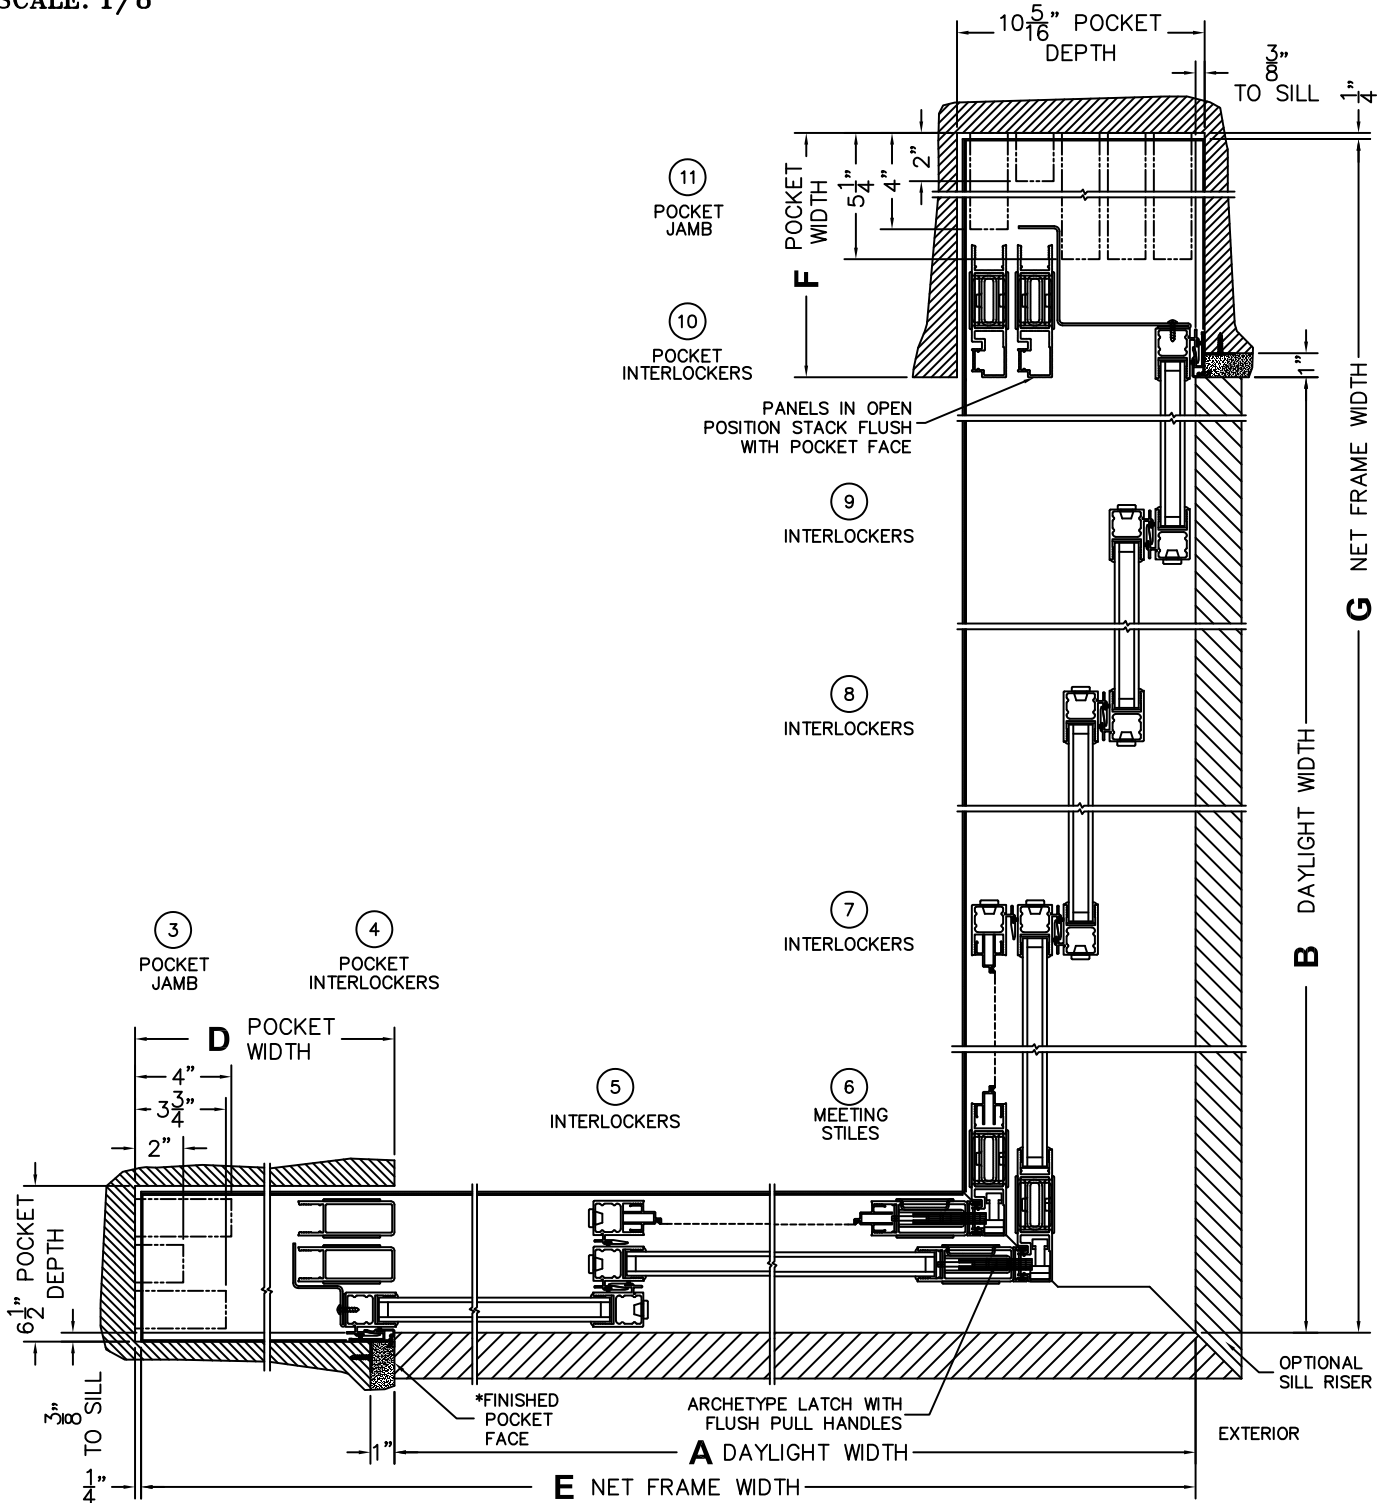

FLEETWOOD
WINDOWS & DOORS
FleetwoodUSA.com

NORWOOD 3070EX M/S
90°PXX-XXXXP STANDARD CONFIG.
WITH SCREENS

ORDER NO.:

ITEM NO.:

REQUIRED DEALER INFO.

A (DAYLIGHT WIDTH)	
B (DAYLIGHT WIDTH)	
C (NET FRAME HEIGHT)	
SILL PAN HEIGHT(INTERIOR LEG)	(3/4", 1-1/16", 1-7/16" OR 1-7/8")

CALCULATED VALUES (FLEETWOOD SUPPLIED)

D (POCKET WIDTH)	
E (NET FRAME WTH)	
F (POCKET WIDTH)	
G (NET FRAME WTH)	

NOTES:

(USE RULER TO SCALE DIMENSIONS IN INCHES)

SCALE: 1/4

PXXIXXXXP DOOR SHOWN

FLEETWOOD
WINDOWS & DOORS
FleetwoodUSA.com

NORWOOD 3070EX M/S
90°PXX-XXXXP STANDARD CONFIG.
WITH SCREENS

ORDER NO.:

ITEM NO.:

(USE RULER TO SCALE DIMENSIONS IN INCHES)

SCALE: 1/8

*CAUTION: WHEN CONSTRUCTING POCKET NOTE THAT DAYLIGHT WIDTH DOES NOT INCLUDE 1" SET BACK FOR POST INTERLOCKER.

FLEETWOOD
WINDOWS & DOORS
FleetwoodUSA.com

NORWOOD 3070EX M/S
90°PXX-XXXXP STANDARD CONFIG.
WITH SCREENS

ORDER NO.:

ITEM NO.:

(USE RULER TO SCALE DIMENSIONS IN INCHES)

SCALE: 1/4