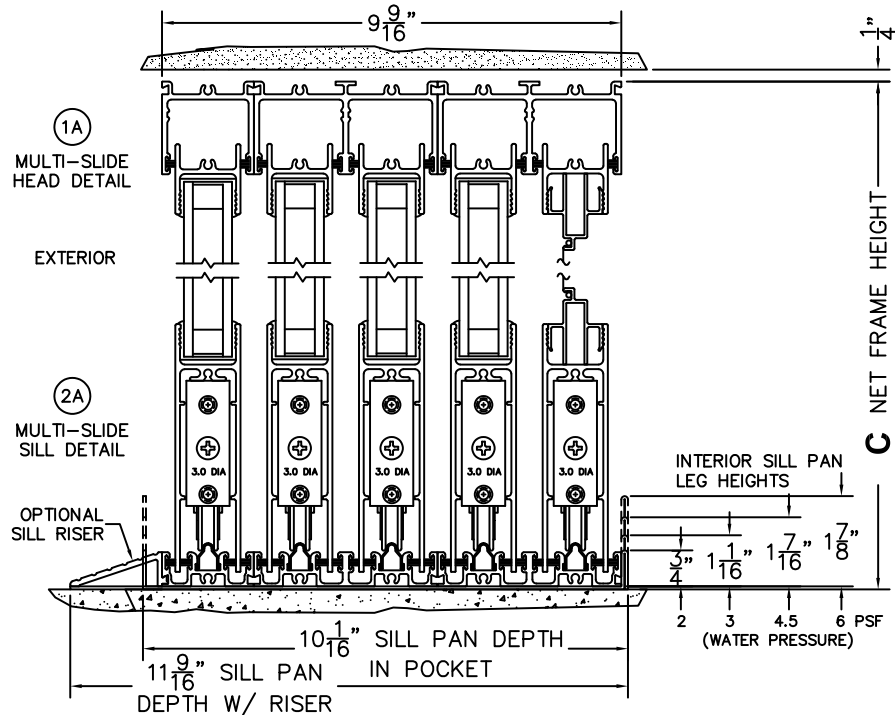

CALCULATED VALUES (FLEETWOOD SUPPLIED)

D (POCKET WIDTH)	
E (NET FRAME WIDTH)	
F (POCKET WIDTH)	
G (NET FRAME WIDTH)	

NOTES:

(USE RULER TO SCALE DIMENSIONS IN INCHES)

SCALE: 1/4

PXXIXXXXP DOOR SHOWN

FLEETWOOD
WINDOWS & DOORS
FleetwoodUSA.com

NORWOOD 3070EX M/S
90°PXX-XXXXP STANDARD CONFIG.
WITH SCREENS

ORDER NO.:

ITEM NO.:

(USE RULER TO SCALE DIMENSIONS IN INCHES)

SCALE: 1/8

*CAUTION: WHEN CONSTRUCTING POCKET NOTE THAT DAYLIGHT WIDTH DOES NOT INCLUDE 1" SET BACK FOR POST INTERLOCKER.