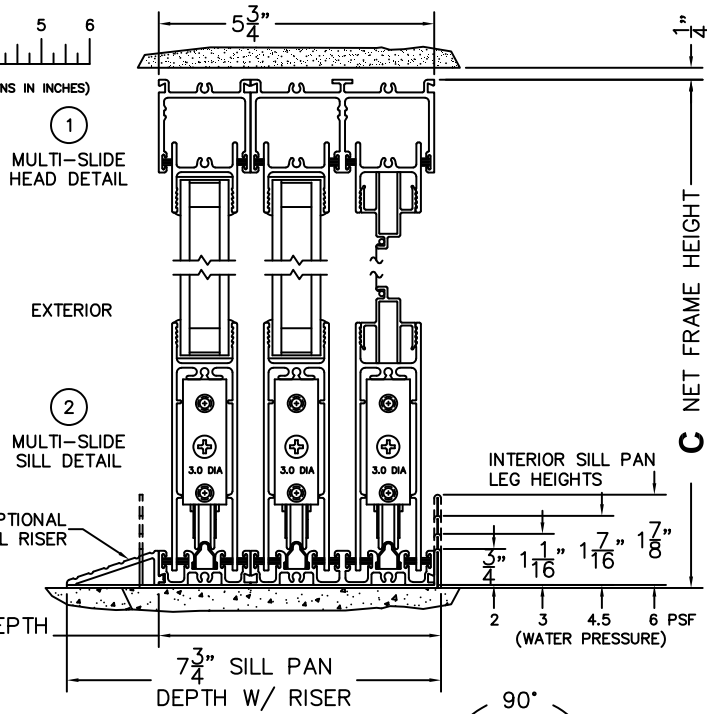

CALCULATED VALUES (FLEETWOOD SUPPLIED)

D (POCKET WIDTH)	
E (NET FRAME WIDTH)	
F (POCKET WIDTH)	
G (NET FRAME WIDTH)	

NOTES:

(USE RULER TO SCALE DIMENSIONS IN INCHES)

SCALE: 1/4

PXXIXXXXP DOOR SHOWN

FLEETWOOD
WINDOWS & DOORS
FleetwoodUSA.com

NORWOOD 3070EX M/S
90°PXX-XXXXP STANDARD CONFIG.
WITH SCREENS

ORDER NO.:

ITEM NO.:

(USE RULER TO SCALE DIMENSIONS IN INCHES)

SCALE: 1/8

*CAUTION: WHEN CONSTRUCTING POCKET NOTE THAT DAYLIGHT WIDTH DOES NOT INCLUDE 1" SET BACK FOR POST INTERLOCKER.

FLEETWOOD
WINDOWS & DOORS
FleetwoodUSA.com

NORWOOD 3070EX M/S
90°PXX-XXXXP STANDARD CONFIG.
WITH SCREENS

ORDER NO.:

ITEM NO.:

(USE RULER TO SCALE DIMENSIONS IN INCHES)

SCALE: 1/4