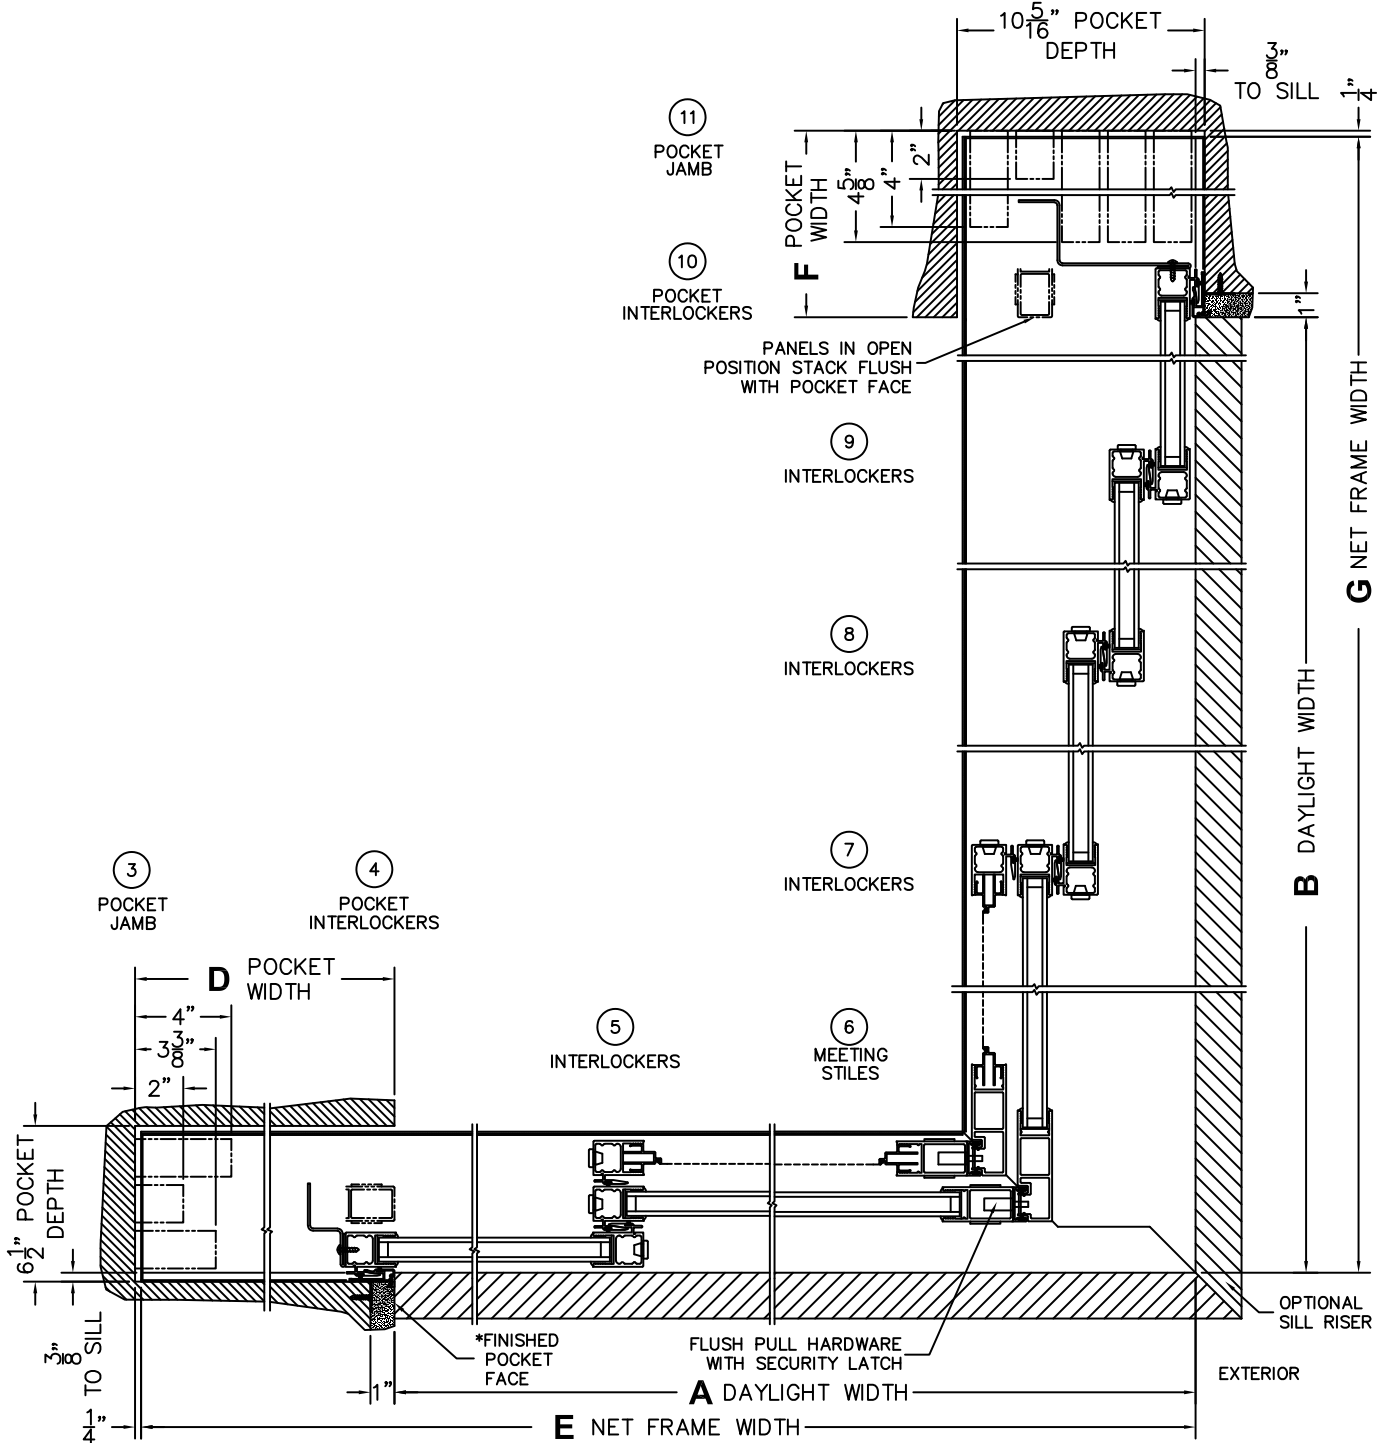

FLEETWOOD
WINDOWS & DOORS
FleetwoodUSA.com

NORWOOD 3070EX M/S
90°PXX-XXXXP STANDARD CONFIG.
WITH SCREENS

ORDER NO.:

ITEM NO.:

REQUIRED DEALER INFO.

A (DAYLIGHT WIDTH)	
B (DAYLIGHT WIDTH)	
C (NET FRAME HEIGHT)	
SILL PAN HEIGHT(INTERIOR LEG)	(3/4", 1-1/16", 1-7/16" OR 1-7/8")

CALCULATED VALUES (FLEETWOOD SUPPLIED)

D (POCKET WIDTH)	
E (NET FRAME WIDTH)	
F (POCKET WIDTH)	
G (NET FRAME WIDTH)	

NOTES:

(USE RULER TO SCALE DIMENSIONS IN INCHES)

SCALE: 1/4

PXXIXXXXP DOOR SHOWN

FLEETWOOD
WINDOWS & DOORS
FleetwoodUSA.com

NORWOOD 3070EX M/S
90°PXX-XXXXP STANDARD CONFIG.
WITH SCREENS

ORDER NO.:

ITEM NO.:

(USE RULER TO SCALE DIMENSIONS IN INCHES)

SCALE: 1/8

*CAUTION: WHEN CONSTRUCTING POCKET NOTE THAT DAYLIGHT WIDTH DOES NOT INCLUDE 1" SET BACK FOR POST INTERLOCKER.

FLEETWOOD
WINDOWS & DOORS
FleetwoodUSA.com

NORWOOD 3070EX M/S
90°PXX-XXXXP STANDARD CONFIG.
WITH SCREENS

ORDER NO.:

ITEM NO.:

(USE RULER TO SCALE DIMENSIONS IN INCHES)

SCALE: 1/4