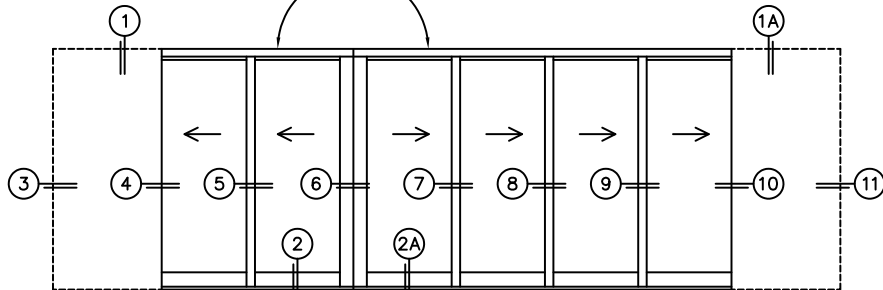

CALCULATED VALUES (FLEETWOOD SUPPLIED)

D (POCKET WIDTH)	
E (NET FRAME WIDTH)	
F (POCKET WIDTH)	
G (NET FRAME WIDTH)	

NOTES:

(USE RULER TO SCALE DIMENSIONS IN INCHES)

SCALE: 1/4

PXXIXXXXP DOOR SHOWN

FLEETWOOD
WINDOWS & DOORS
FleetwoodUSA.com

NORWOOD 3070EX M/S
90°PXX-XXXXP STANDARD CONFIG.
WITH SCREENS

ORDER NO.:

ITEM NO.:

(USE RULER TO SCALE DIMENSIONS IN INCHES)

SCALE: 1/8

*CAUTION: WHEN CONSTRUCTING POCKET NOTE THAT DAYLIGHT WIDTH DOES NOT INCLUDE 1" SET BACK FOR POST INTERLOCKER.