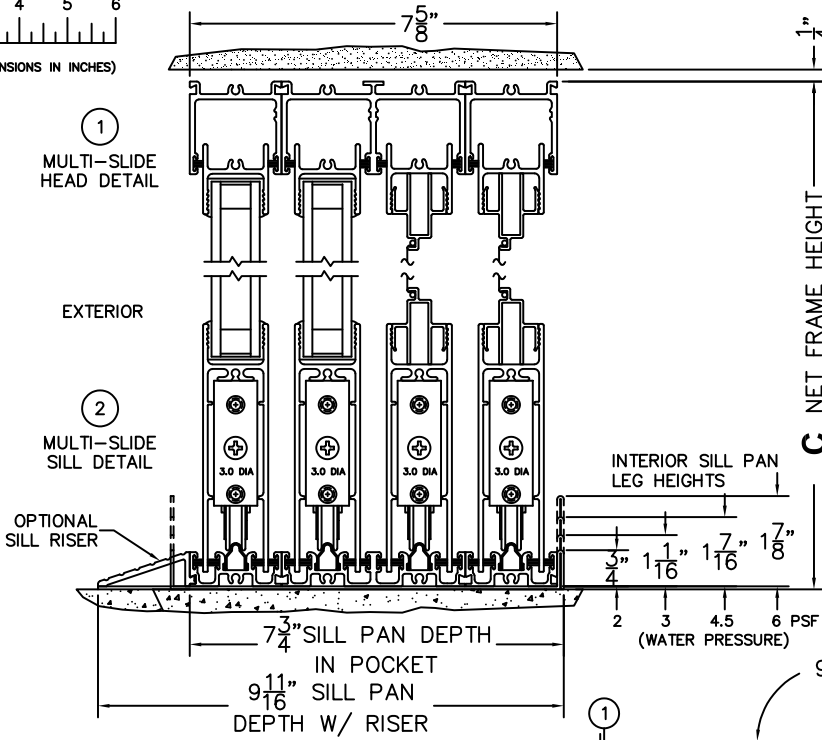

CALCULATED VALUES (FLEETWOOD SUPPLIED)

D (POCKET WIDTH)	
E (NET FRAME WDH)	
F (POCKET WIDTH)	
G (NET FRAME WDH)	

NOTES:

(USE RULER TO SCALE DIMENSIONS IN INCHES)

SCALE: 1/4

PXXIXXP DOOR SHOWN

FLEETWOOD
WINDOWS & DOORS
FleetwoodUSA.com

NORWOOD 3070EX M/S
90°PXX-XXXP STANDARD CONFIG.
WITH SCREENS

ORDER NO.:

ITEM NO.:

(USE RULER TO SCALE DIMENSIONS IN INCHES)

SCALE: 1/8

*CAUTION: WHEN CONSTRUCTING POCKET NOTE THAT DAYLIGHT WIDTH DOES NOT INCLUDE 1" SET BACK FOR POST INTERLOCKER.

FLEETWOOD
WINDOWS & DOORS
FleetwoodUSA.com

NORWOOD 3070EX M/S
90°PXX-XXXP STANDARD CONFIG.
WITH SCREENS

ORDER NO.:

ITEM NO.:

(USE RULER TO SCALE DIMENSIONS IN INCHES)

SCALE: 1/4