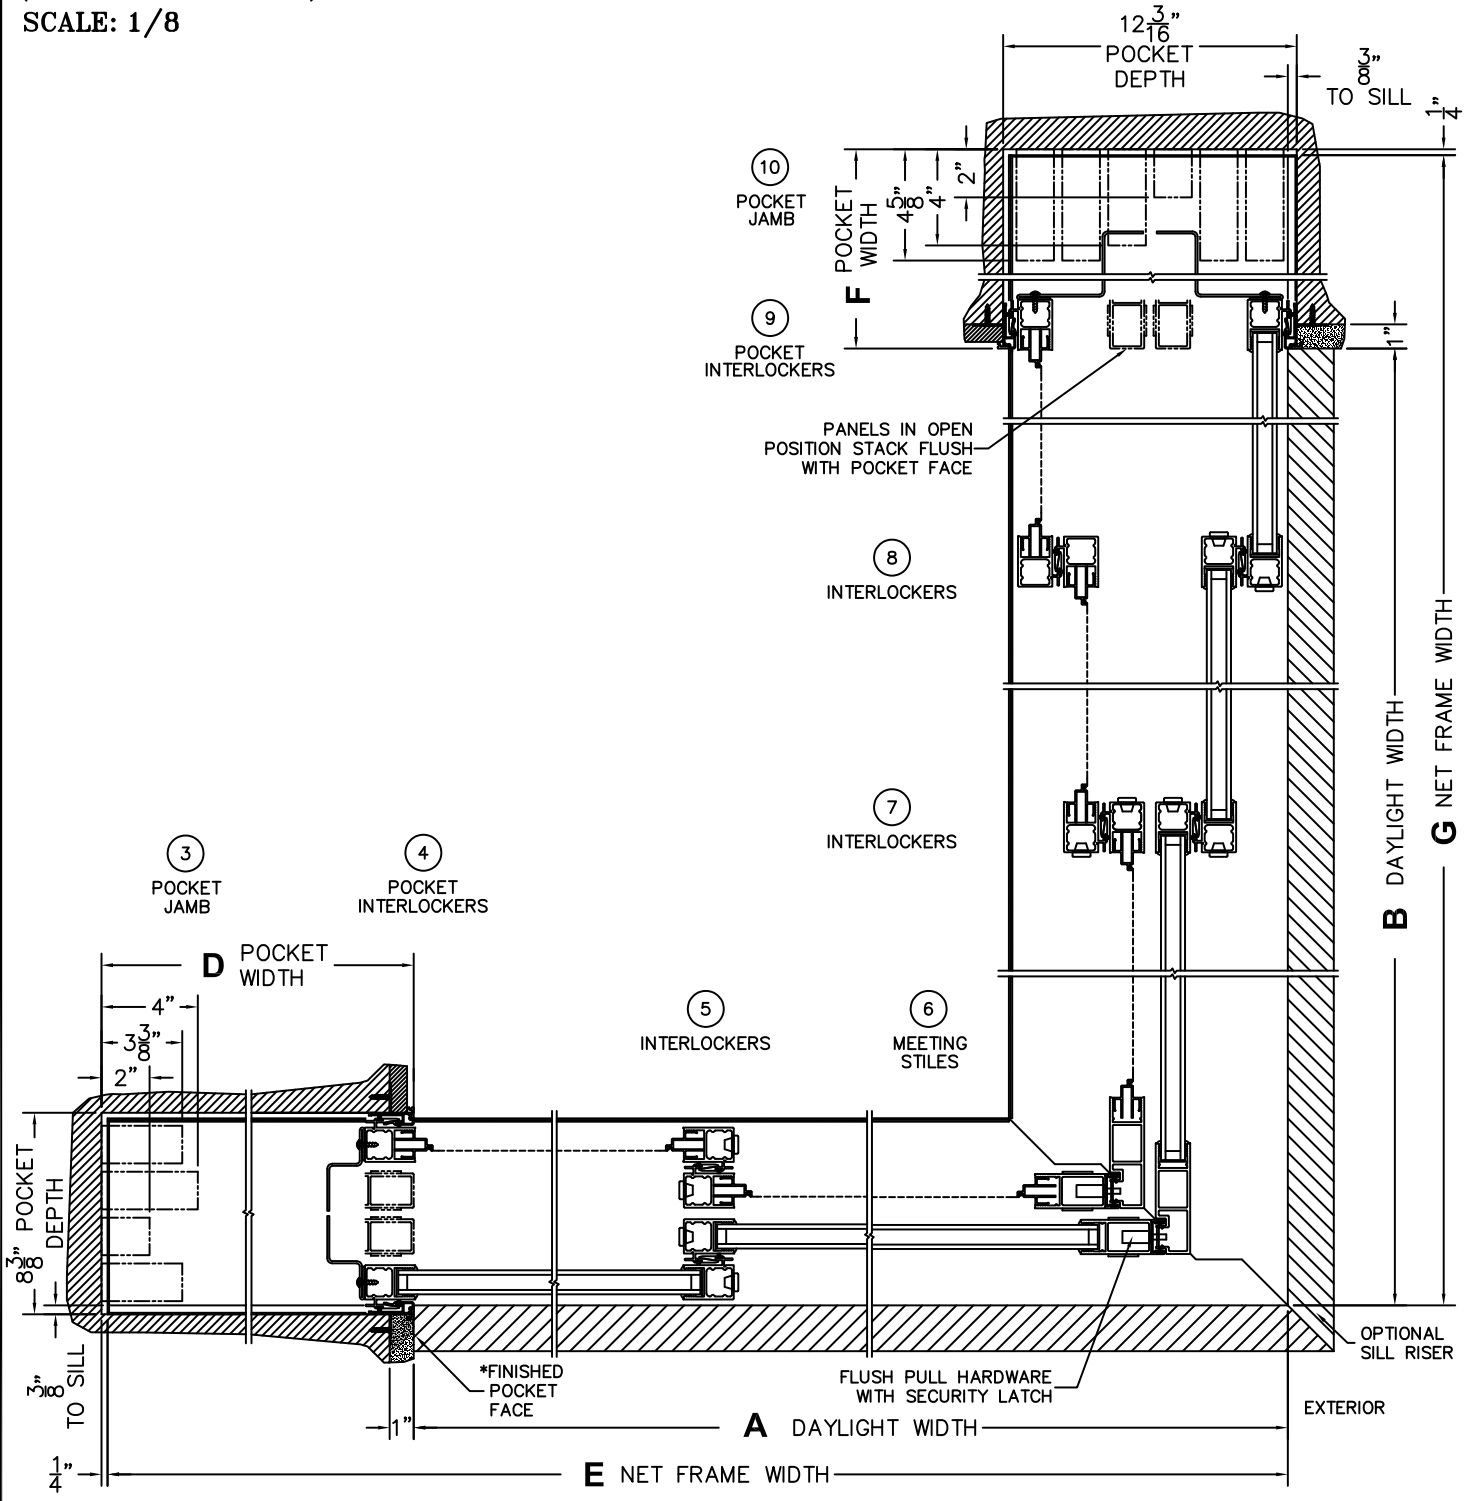

FLEETWOOD
WINDOWS & DOORS
FleetwoodUSA.com

NORWOOD 3070EX M/S
90°PXX-XXXP STANDARD CONFIG.
WITH SCREENS

ORDER NO.:

ITEM NO.:

REQUIRED DEALER INFO.

A (DAYLIGHT WIDTH)	
B (DAYLIGHT WIDTH)	
C (NET FRAME HEIGHT)	
SILL PAN HEIGHT(INTEIOR LEG)	(3/4", 1-1/16", 1-7/16" OR 1-7/8")

CALCULATED VALUES (FLEETWOOD SUPPLIED)

D (POCKET WIDTH)	
E (NET FRAME WDH)	
F (POCKET WIDTH)	
G (NET FRAME WDH)	

NOTES:

(USE RULER TO SCALE DIMENSIONS IN INCHES)

SCALE: 1/4

PXXIXXP DOOR SHOWN

FLEETWOOD
WINDOWS & DOORS
FleetwoodUSA.com

NORWOOD 3070EX M/S
90°PXX-XXXP STANDARD CONFIG.
WITH SCREENS

ORDER NO.:

ITEM NO.:

(USE RULER TO SCALE DIMENSIONS IN INCHES)

SCALE: 1/8

*CAUTION: WHEN CONSTRUCTING POCKET NOTE THAT DAYLIGHT WIDTH DOES NOT INCLUDE 1" SET BACK FOR POST INTERLOCKER.

FLEETWOOD
WINDOWS & DOORS
FleetwoodUSA.com

NORWOOD 3070EX M/S
90°PXX-XXXP STANDARD CONFIG.
WITH SCREENS

ORDER NO.:

ITEM NO.:

(USE RULER TO SCALE DIMENSIONS IN INCHES)

SCALE: 1/4