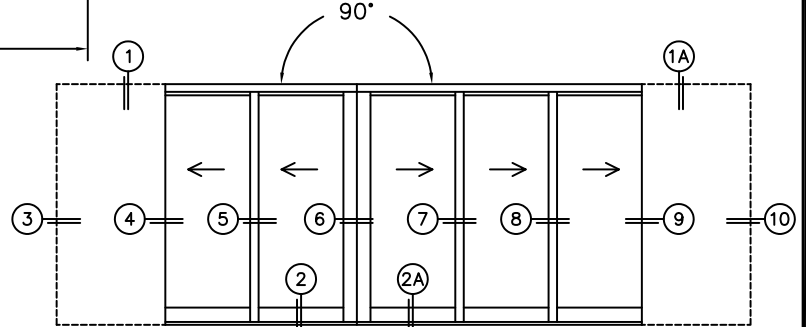

CALCULATED VALUES (FLEETWOOD SUPPLIED)

D (POCKET WIDTH)	
E (NET FRAME WDH)	
F (POCKET WIDTH)	
G (NET FRAME WDH)	

NOTES:

(USE RULER TO SCALE DIMENSIONS IN INCHES)

SCALE: 1/4

PXXIXXP DOOR SHOWN

FLEETWOOD
WINDOWS & DOORS
FleetwoodUSA.com

NORWOOD 3070EX M/S
90°PXX-XXXP STANDARD CONFIG.
WITH SCREENS

ORDER NO.:

ITEM NO.:

(USE RULER TO SCALE DIMENSIONS IN INCHES)

SCALE: 1/8

*CAUTION: WHEN CONSTRUCTING POCKET NOTE THAT DAYLIGHT WIDTH DOES NOT INCLUDE 1" SET BACK FOR POST INTERLOCKER.

FLEETWOOD
WINDOWS & DOORS
FleetwoodUSA.com

NORWOOD 3070EX M/S
90°PXX-XXXP STANDARD CONFIG.
WITH SCREENS

ORDER NO.:

ITEM NO.:

(USE RULER TO SCALE DIMENSIONS IN INCHES)

SCALE: 1/4