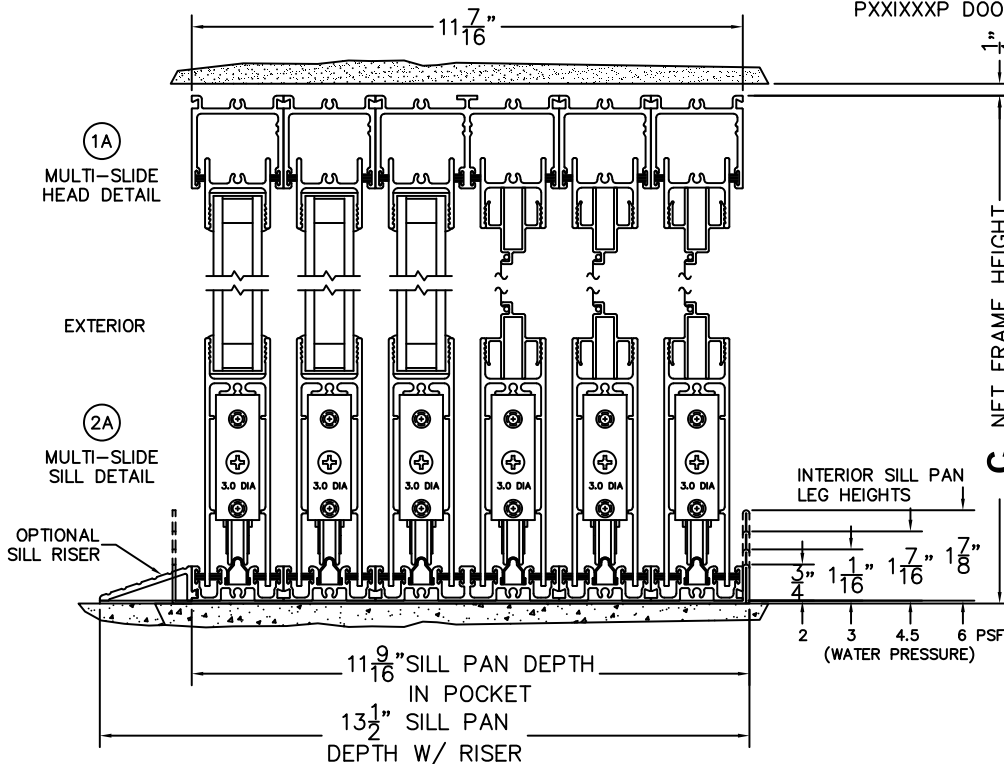

CALCULATED VALUES (FLEETWOOD SUPPLIED)

D (POCKET WIDTH)	
E (NET FRAME WDH)	
F (POCKET WIDTH)	
G (NET FRAME WDH)	

NOTES:

(USE RULER TO SCALE DIMENSIONS IN INCHES)

SCALE: 1/4

PXXIXXP DOOR SHOWN

FLEETWOOD
WINDOWS & DOORS
FleetwoodUSA.com

NORWOOD 3070EX M/S
90°PXX-XXXP STANDARD CONFIG.
WITH SCREENS

ORDER NO.:

ITEM NO.:

(USE RULER TO SCALE DIMENSIONS IN INCHES)

SCALE: 1/8

*CAUTION: WHEN CONSTRUCTING POCKET NOTE THAT DAYLIGHT WIDTH DOES NOT INCLUDE 1" SET BACK FOR POST INTERLOCKER.

FLEETWOOD
WINDOWS & DOORS
FleetwoodUSA.com

NORWOOD 3070EX M/S
90°PXX-XXXP STANDARD CONFIG.
WITH SCREENS

ORDER NO.:

ITEM NO.:

(USE RULER TO SCALE DIMENSIONS IN INCHES)

SCALE: 1/4