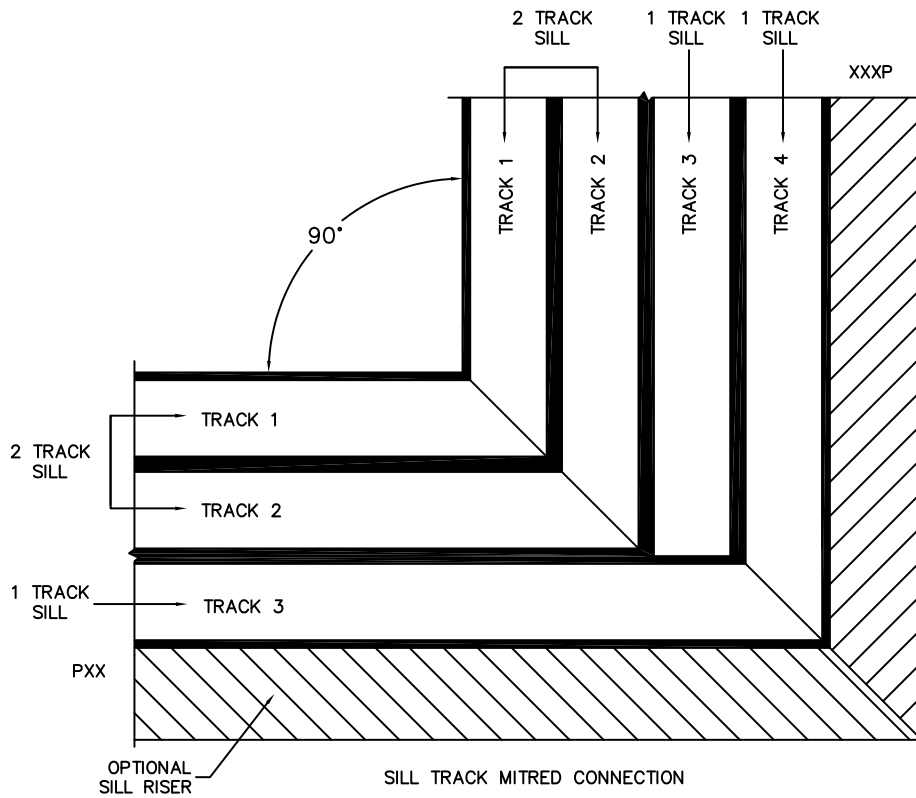

CALCULATED VALUES (FLEETWOOD SUPPLIED)

D (POCKET WIDTH)	
E (NET FRAME WTH)	
F (POCKET WIDTH)	
G (NET FRAME WTH)	

NOTES:

(USE RULER TO SCALE DIMENSIONS IN INCHES)

SCALE: 1/4

FLEETWOOD
WINDOWS & DOORS
FleetwoodUSA.com

NORWOOD 3070EX M/S
90°PXX-XXXX STANDARD CONFIG.
WITH SCREENS

ORDER NO.:

ITEM NO.:

(USE RULER TO SCALE DIMENSIONS IN INCHES)

SCALE: 1/4

SILL TRACK MITRED CONNECTION