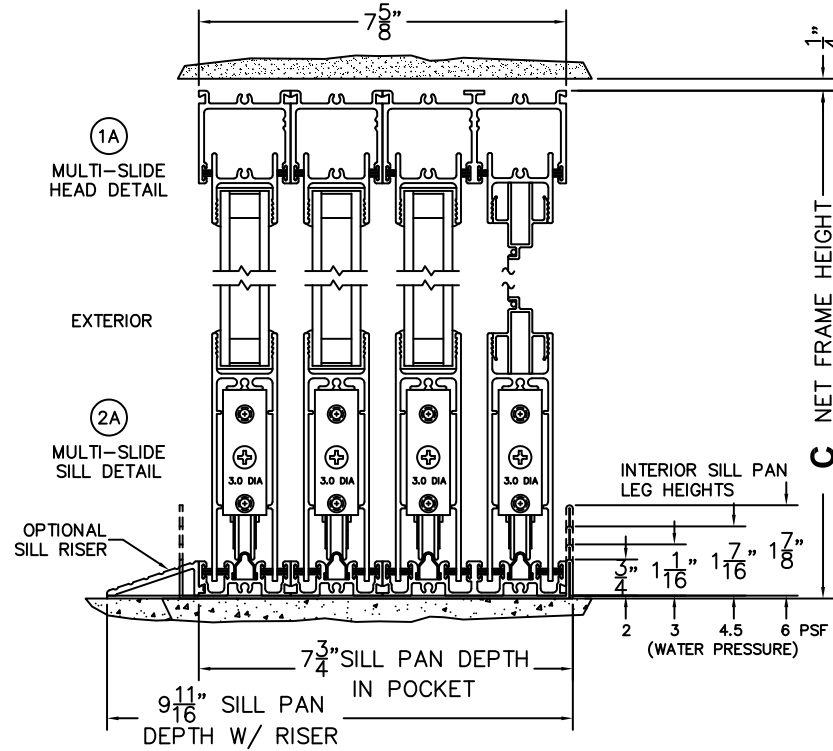

CALCULATED VALUES (FLEETWOOD SUPPLIED)

D (POCKET WIDTH)	
E (NET FRAME WTH)	
F (POCKET WIDTH)	
G (NET FRAME WTH)	

NOTES:

(USE RULER TO SCALE DIMENSIONS IN INCHES)

SCALE: 1/4

FLEETWOOD
WINDOWS & DOORS
FleetwoodUSA.com

NORWOOD 3070EX M/S
90°PXX-XXXX STANDARD CONFIG.
WITH SCREENS

ORDER NO.:

ITEM NO.:

(USE RULER TO SCALE DIMENSIONS IN INCHES)

SCALE: 1/4

SILL TRACK MITRED CONNECTION