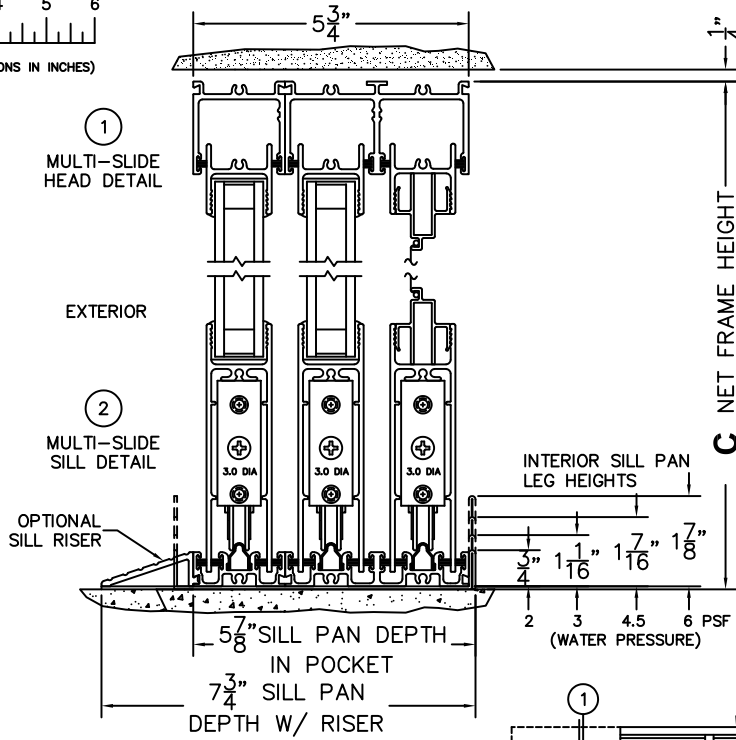

CALCULATED VALUES (FLEETWOOD SUPPLIED)

D (POCKET WIDTH)	
E (NET FRAME WTH)	
F (POCKET WIDTH)	
G (NET FRAME WTH)	

NOTES:

(USE RULER TO SCALE DIMENSIONS IN INCHES)

SCALE: 1/4

FLEETWOOD
WINDOWS & DOORS
FleetwoodUSA.com

NORWOOD 3070EX M/S
90°PXX-XXXX STANDARD CONFIG.
WITH SCREENS

ORDER NO.:

ITEM NO.:

(USE RULER TO SCALE DIMENSIONS IN INCHES)

SCALE: 1/4

SILL TRACK MITRED CONNECTION