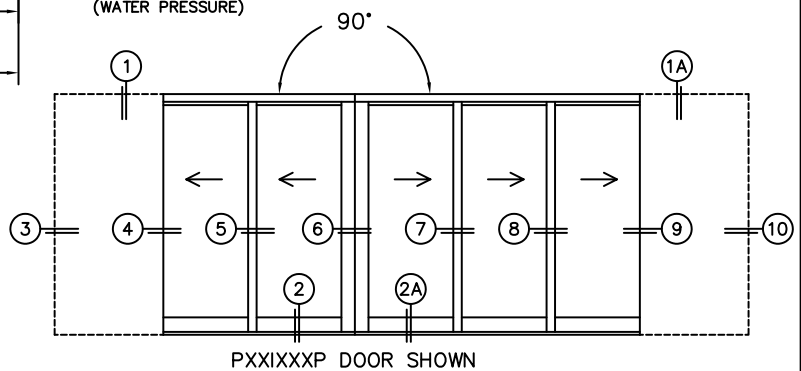

CALCULATED VALUES (FLEETWOOD SUPPLIED)

D (POCKET WIDTH)	
E (NET FRAME WTH)	
F (POCKET WIDTH)	
G (NET FRAME WTH)	

NOTES:

(USE RULER TO SCALE DIMENSIONS IN INCHES)

SCALE: 1/4

FLEETWOOD
WINDOWS & DOORS
FleetwoodUSA.com

NORWOOD 3070EX M/S
90°PXX-XXXX STANDARD CONFIG.
WITH SCREENS

ORDER NO.:

ITEM NO.:

(USE RULER TO SCALE DIMENSIONS IN INCHES)

SCALE: 1/4

SILL TRACK MITRED CONNECTION