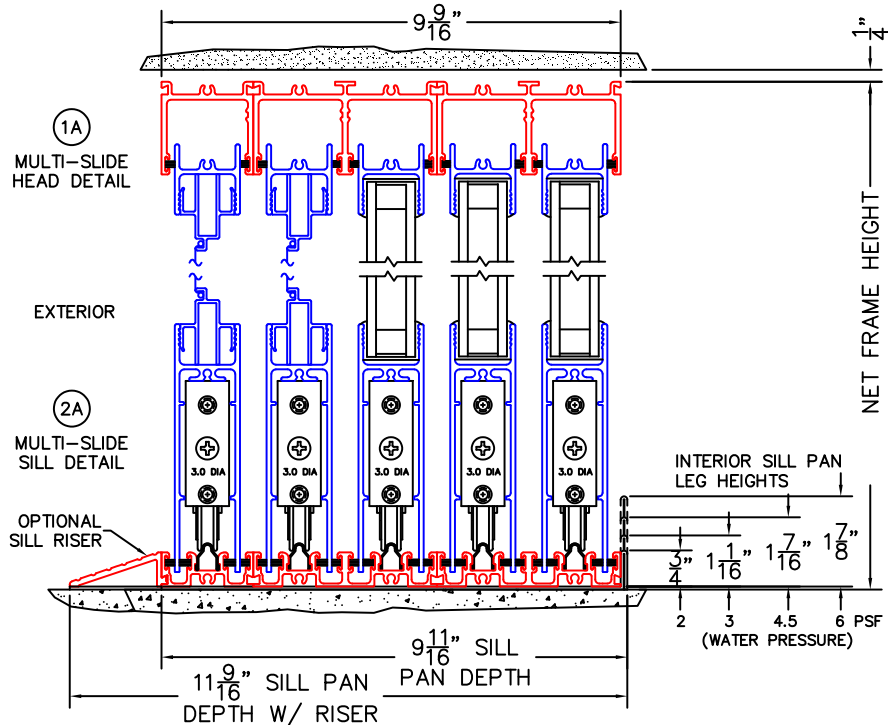

A(NET FRAME WIDTH)

B(NET FRAME WIDTH)

C(NET FRAME HEIGHT)

SILL PAN HEIGHT (INTERIOR LEG)
(3/4", 1-1/16", 1-7/16" OR 1-7/8")

NOTES:

(USE RULER TO SCALE DIMENSIONS IN INCHES)

SCALE: 1/4

NOTE: THIS DRAWING AND THE ACCOMPANYING "OPTIONS AND UPGRADES" ARE FOR CONCEPT ONLY! AT THE TIME OF ORDER WE WILL CUSTOMIZE THE DRAWINGS TO FIT THE FINAL CONFIGURATION. SEE DRAWINGS 3070-07 THRU 3070-08 FOR ADDITIONAL INFORMATION.

(USE RULER TO SCALE DIMENSIONS IN INCHES)

SCALE: 1/4