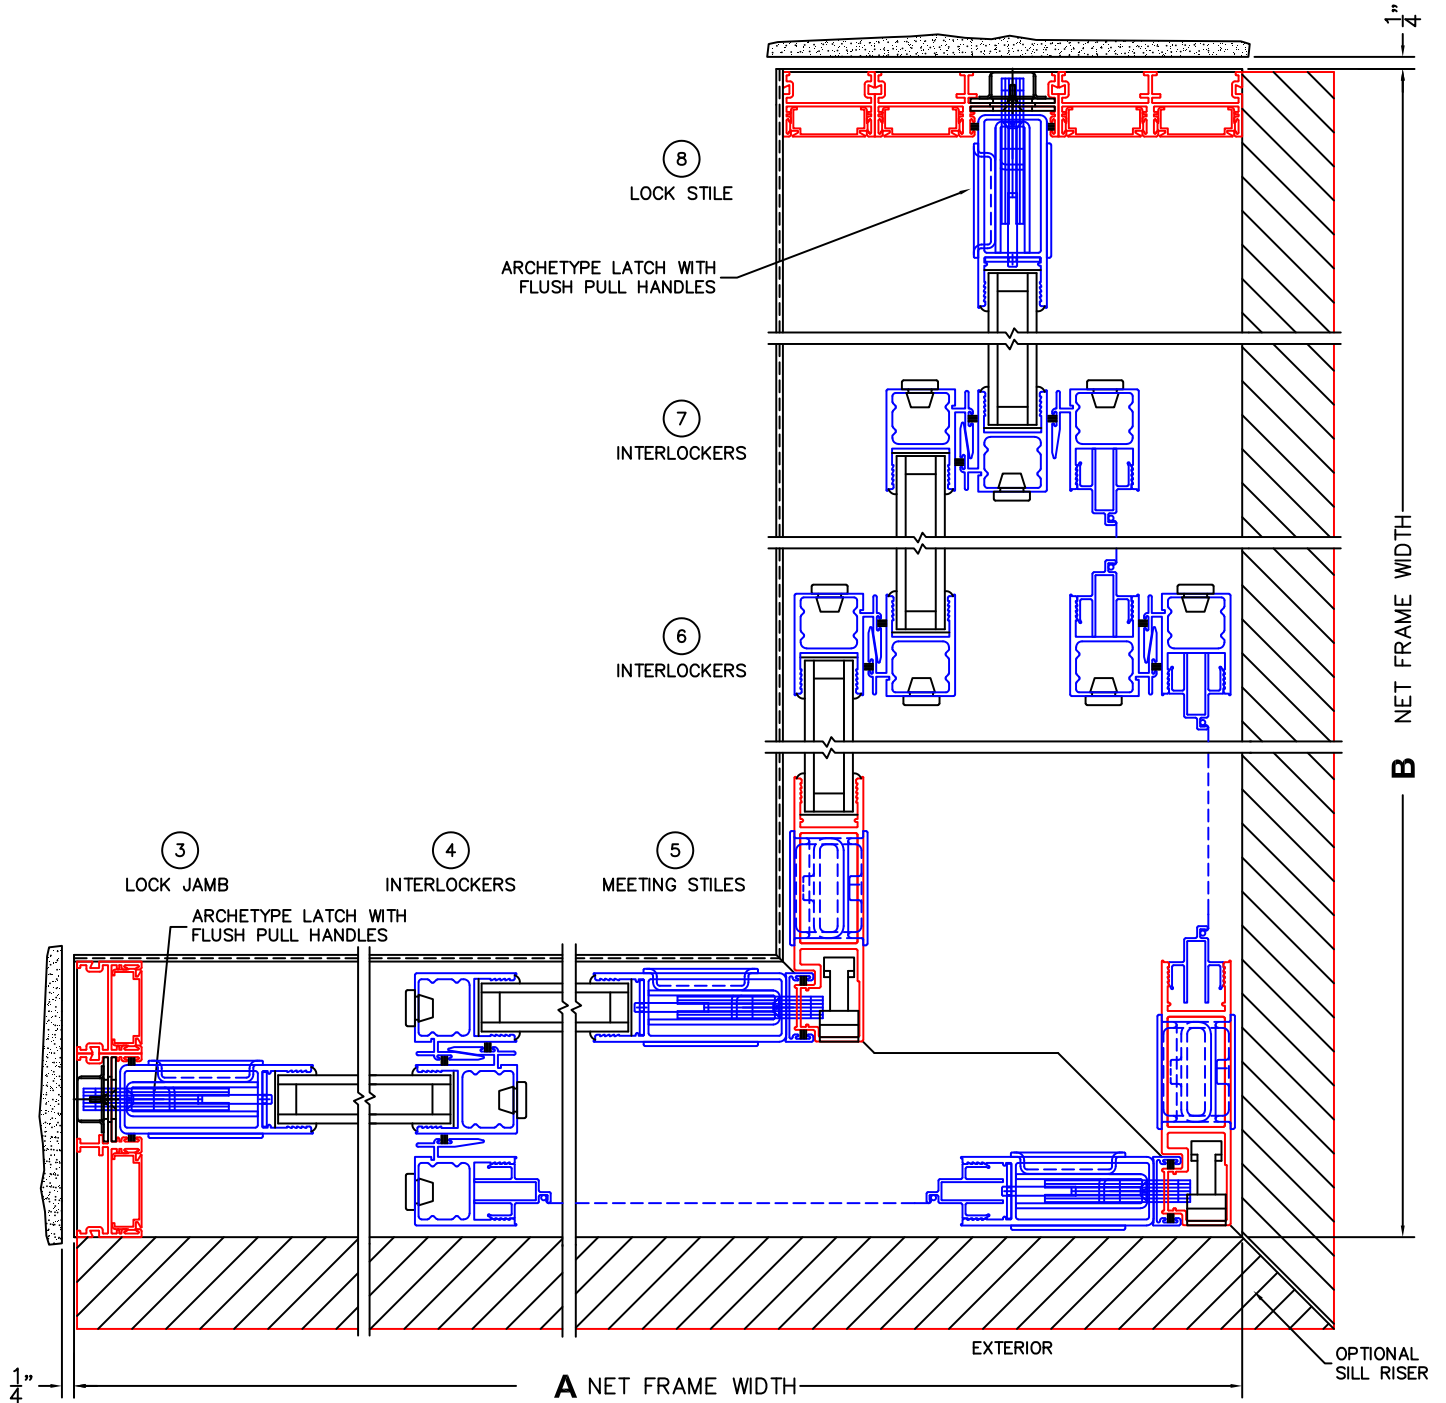

A(NET FRAME WIDTH)

B(NET FRAME WIDTH)

C(NET FRAME HEIGHT)

SILL PAN HEIGHT (INTERIOR LEG)
(3/4", 1-1/16", 1-7/16" OR 1-7/8")

NOTES:

(USE RULER TO SCALE DIMENSIONS IN INCHES)

SCALE: 1/4

NOTE: THIS DRAWING AND THE ACCOMPANYING "OPTIONS AND UPGRADES" ARE FOR CONCEPT ONLY! AT THE TIME OF ORDER WE WILL CUSTOMIZE THE DRAWINGS TO FIT THE FINAL CONFIGURATION. SEE DRAWINGS 3070-07 THRU 3070-08 FOR ADDITIONAL INFORMATION.

SCALE: 1/4

FLEETWOOD

Windows & Doors

2485 Railroad Street, Corona, CA 92880
(800) 736-7363 www.fleetwoodusa.com

NORWOOD 3070EX M/S

**90XXIXXX STANDARD CONFIGURATION
WITH SCREENS**

ORDER NO.:

ITEM NO.:

(USE RULER TO SCALE DIMENSIONS IN INCHES)

SCALE: 1/4