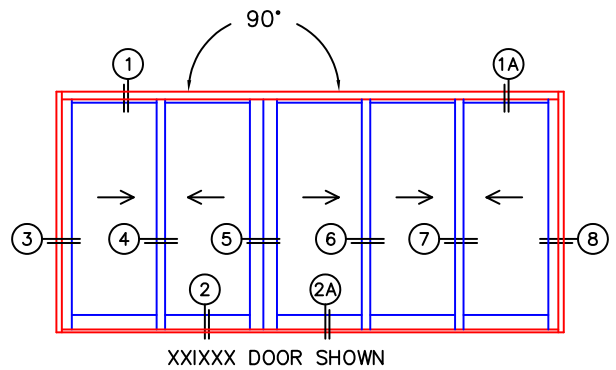

A(NET FRAME WIDTH)

B(NET FRAME WIDTH)

C(NET FRAME HEIGHT)

SILL PAN HEIGHT (INTERIOR LEG)
(3/4", 1-1/16", 1-7/16" OR 1-7/8")

NOTES:

(USE RULER TO SCALE DIMENSIONS IN INCHES)

SCALE: 1/4

NOTE: THIS DRAWING AND THE ACCOMPANYING "OPTIONS AND UPGRADES" ARE FOR CONCEPT ONLY! AT THE TIME OF ORDER WE WILL CUSTOMIZE THE DRAWINGS TO FIT THE FINAL CONFIGURATION. SEE DRAWINGS 3070-07 THRU 3070-08 FOR ADDITIONAL INFORMATION.

(USE RULER TO SCALE DIMENSIONS IN INCHES)

SCALE: 1/4