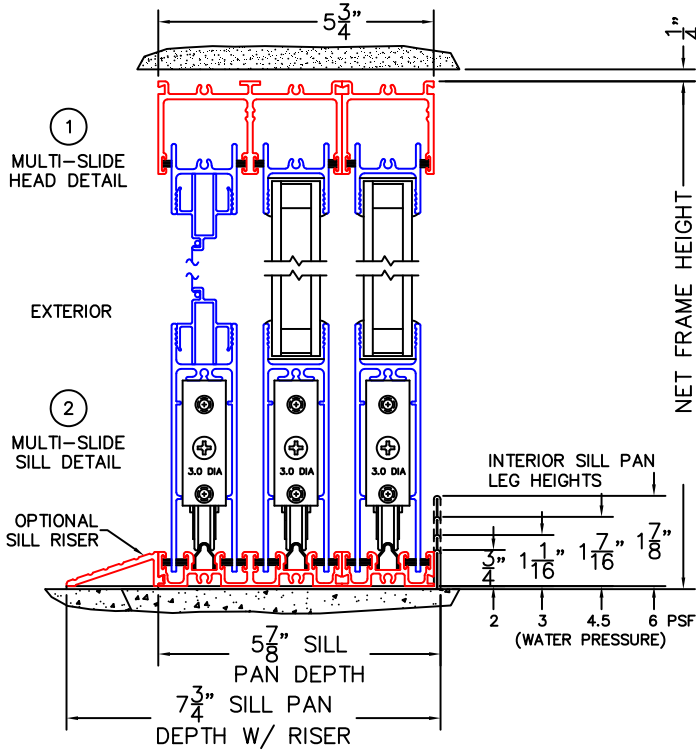

A(NET FRAME WIDTH)

B(NET FRAME WIDTH)

C(NET FRAME HEIGHT)

SILL PAN HEIGHT (INTERIOR LEG)
(3/4", 1-1/16", 1-7/16" OR 1-7/8")

NOTES:

(USE RULER TO SCALE DIMENSIONS IN INCHES)

SCALE: 1/4

NOTE: THIS DRAWING AND THE ACCOMPANYING "OPTIONS AND UPGRADES" ARE FOR CONCEPT ONLY! AT THE TIME OF ORDER WE WILL CUSTOMIZE THE DRAWINGS TO FIT THE FINAL CONFIGURATION. SEE DRAWINGS 3070-07 THRU 3070-08 FOR ADDITIONAL INFORMATION.

(USE RULER TO SCALE DIMENSIONS IN INCHES)

SCALE: 1/4