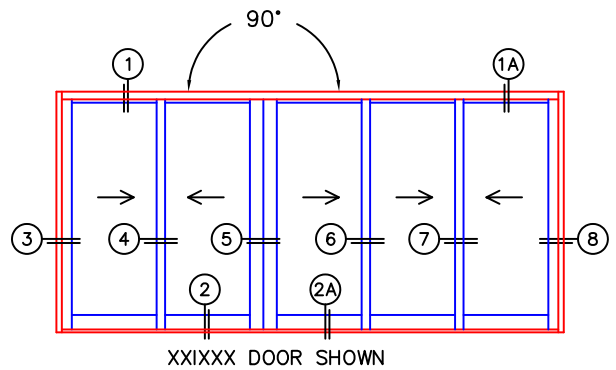

A(NET FRAME WIDTH)

B(NET FRAME WIDTH)

C(NET FRAME HEIGHT)

SILL PAN HEIGHT (INTERIOR LEG)
(3/4", 1-1/16", 1-7/16" OR 1-7/8")

NOTES:

(USE RULER TO SCALE DIMENSIONS IN INCHES)

SCALE: 1/4

NOTE: THIS DRAWING AND THE ACCOMPANYING "OPTIONS AND UPGRADES" ARE FOR CONCEPT ONLY! AT THE TIME OF ORDER WE WILL CUSTOMIZE THE DRAWINGS TO FIT THE FINAL CONFIGURATION. SEE DRAWINGS 3070-07 THRU 3070-08 FOR ADDITIONAL INFORMATION.

(USE RULER TO SCALE DIMENSIONS IN INCHES)

SCALE: 1/4