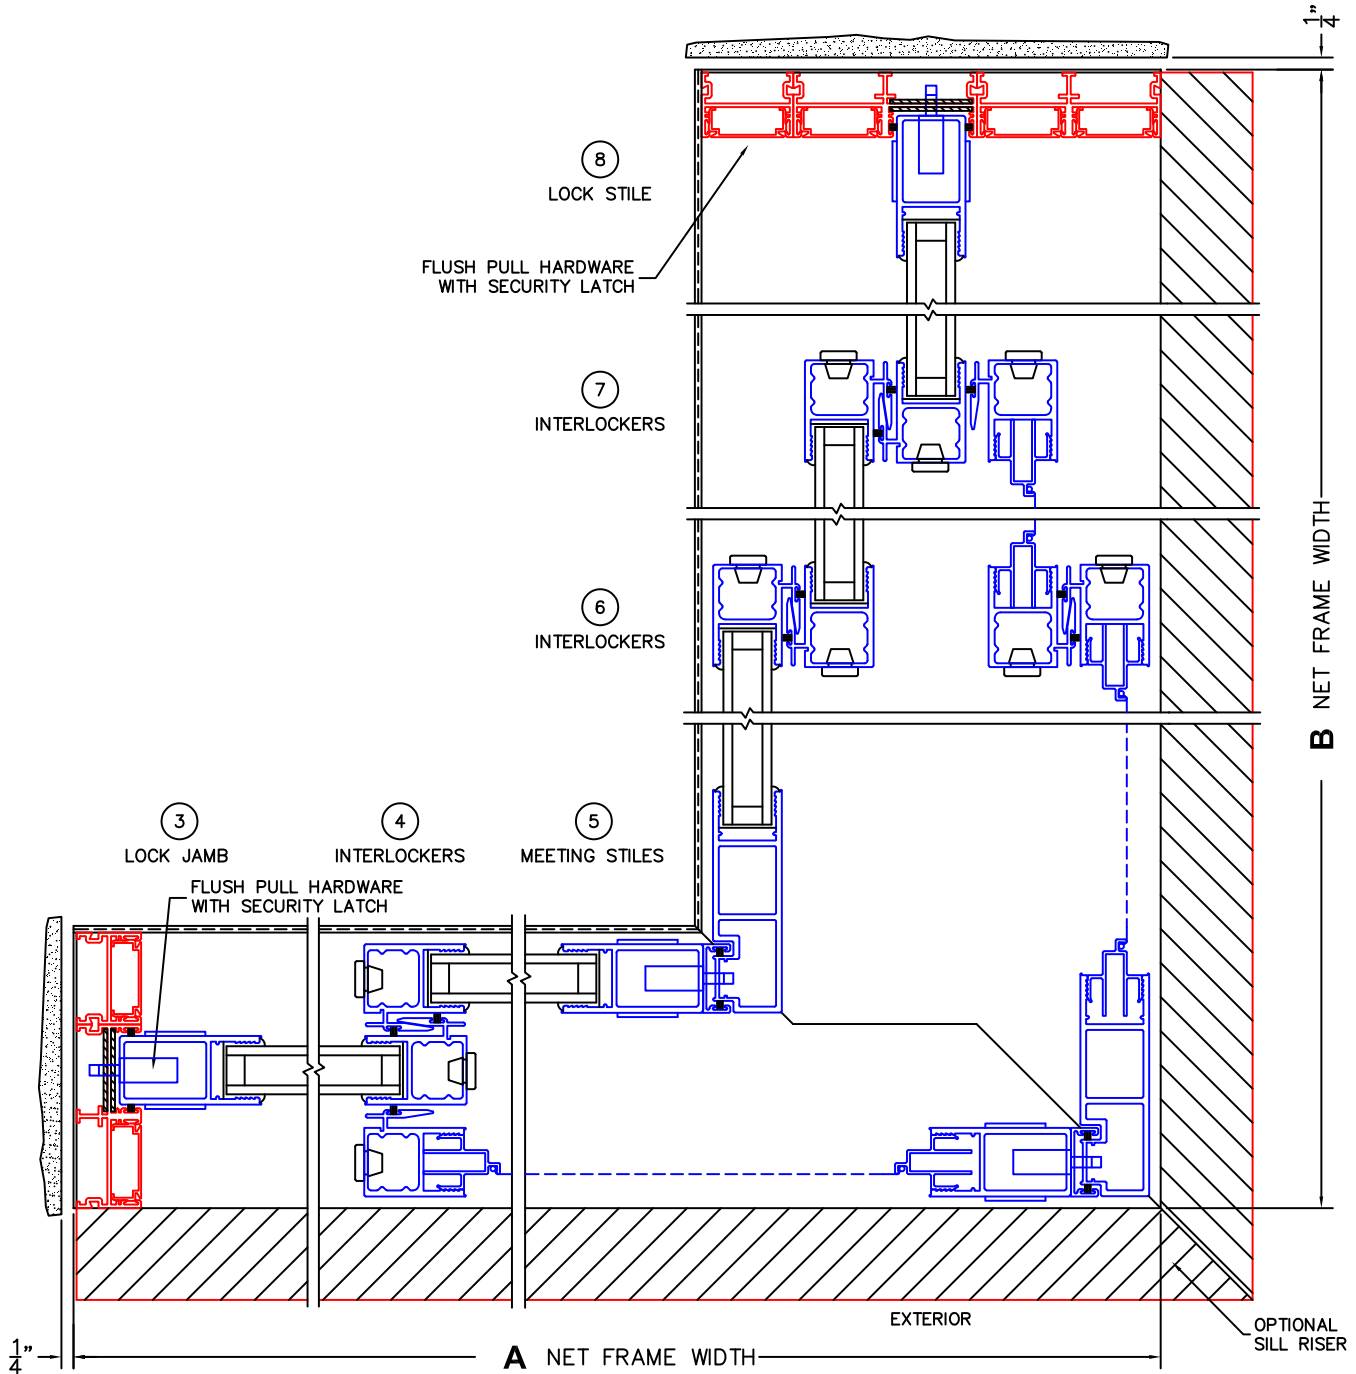

FLEETWOOD
Windows & Doors
2485 Railroad Street, Corona, CA 92880
(800) 736-7363 www.fleetwoodusa.com

NORWOOD 3070EX M/S
90XXIXX STANDARD CONFIGURATION
WITH SCREENS

ORDER NO.:

ITEM NO.:

(USE RULER TO SCALE DIMENSIONS IN INCHES)

SCALE: 1/4