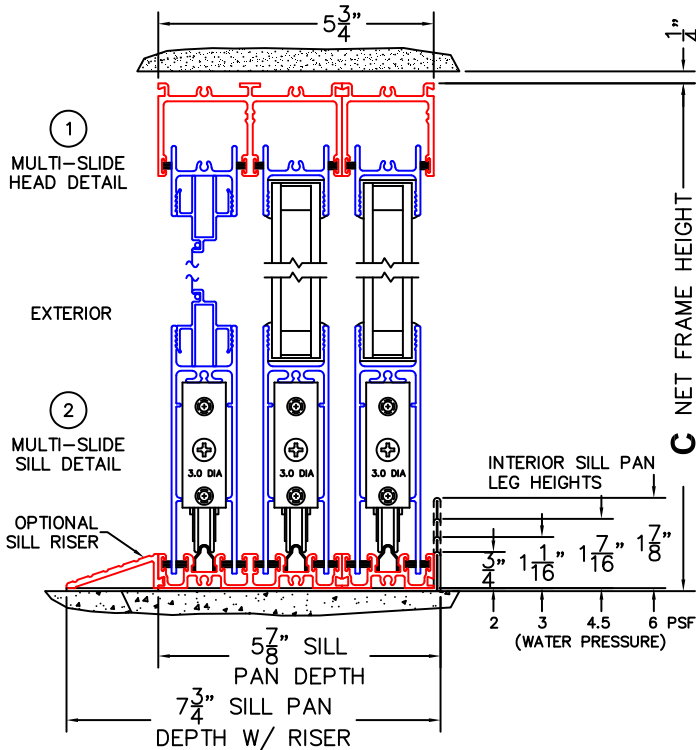

A(NET FRAME WIDTH)

B(NET FRAME WIDTH)

C(NET FRAME HEIGHT)

SILL PAN HEIGHT (INTERIOR LEG)
(3/4", 1-1/16", 1-7/16" OR 1-7/8")

NOTES:

(USE RULER TO SCALE DIMENSIONS IN INCHES)

SCALE: 1/4

NOTE: THIS DRAWING AND THE ACCOMPANYING "OPTIONS AND UPGRADES" ARE FOR CONCEPT ONLY! AT THE TIME OF ORDER WE WILL CUSTOMIZE THE DRAWINGS TO FIT THE FINAL CONFIGURATION. SEE DRAWINGS 3070-07 THRU 3070-08 FOR ADDITIONAL INFORMATION.

(USE RULER TO SCALE DIMENSIONS IN INCHES)

SCALE: 1/4