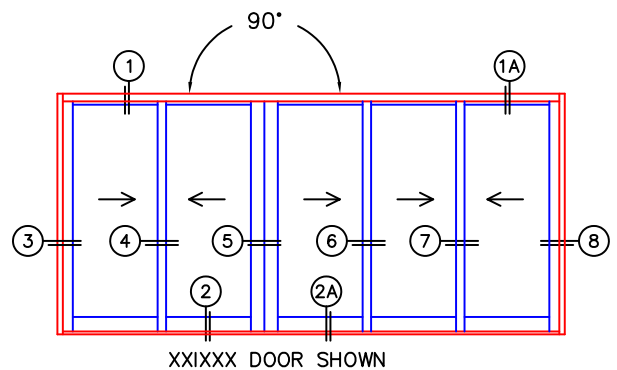

A(NET FRAME WIDTH)

B(NET FRAME WIDTH)

C(NET FRAME HEIGHT)

SILL PAN HEIGHT (INTERIOR LEG)
(3/4", 1-1/16", 1-7/16" OR 1-7/8")

NOTES:

(USE RULER TO SCALE DIMENSIONS IN INCHES)

SCALE: 1/4

NOTE: THIS DRAWING AND THE ACCOMPANYING "OPTIONS AND UPGRADES" ARE FOR CONCEPT ONLY! AT THE TIME OF ORDER WE WILL CUSTOMIZE THE DRAWINGS TO FIT THE FINAL CONFIGURATION. SEE DRAWINGS 3070-07 THRU 3070-08 FOR ADDITIONAL INFORMATION.

(USE RULER TO SCALE DIMENSIONS IN INCHES)

SCALE: 1/4