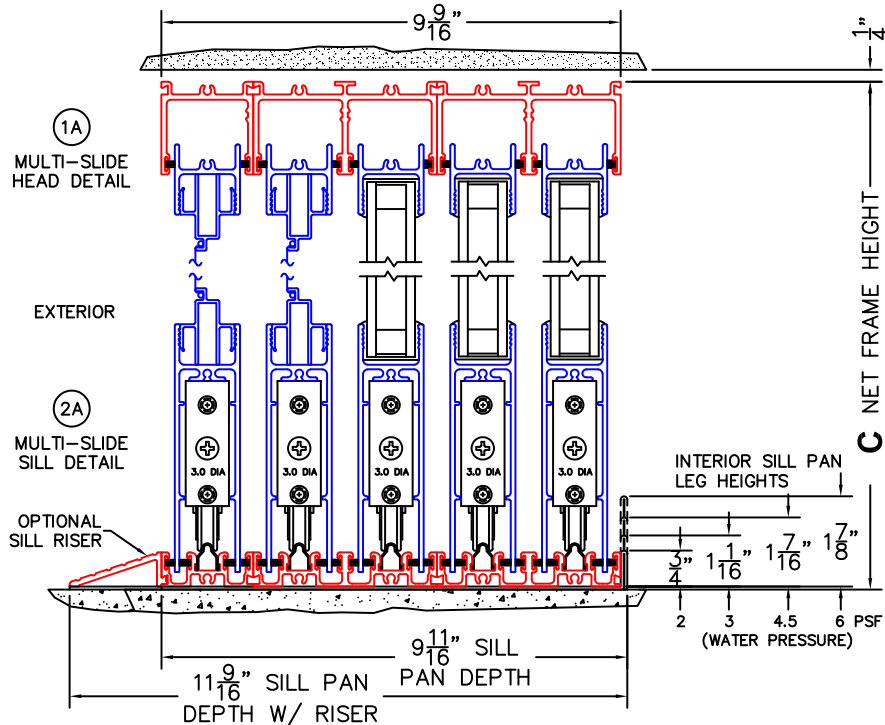

A(NET FRAME WIDTH)

B(NET FRAME WIDTH)

C(NET FRAME HEIGHT)

SILL PAN HEIGHT (INTERIOR LEG)
(3/4", 1-1/16", 1-7/16" OR 1-7/8")

NOTES:

(USE RULER TO SCALE DIMENSIONS IN INCHES)

SCALE: 1/4

NOTE: THIS DRAWING AND THE ACCOMPANYING "OPTIONS AND UPGRADES" ARE FOR CONCEPT ONLY! AT THE TIME OF ORDER WE WILL CUSTOMIZE THE DRAWINGS TO FIT THE FINAL CONFIGURATION. SEE DRAWINGS 3070-07 THRU 3070-08 FOR ADDITIONAL INFORMATION.