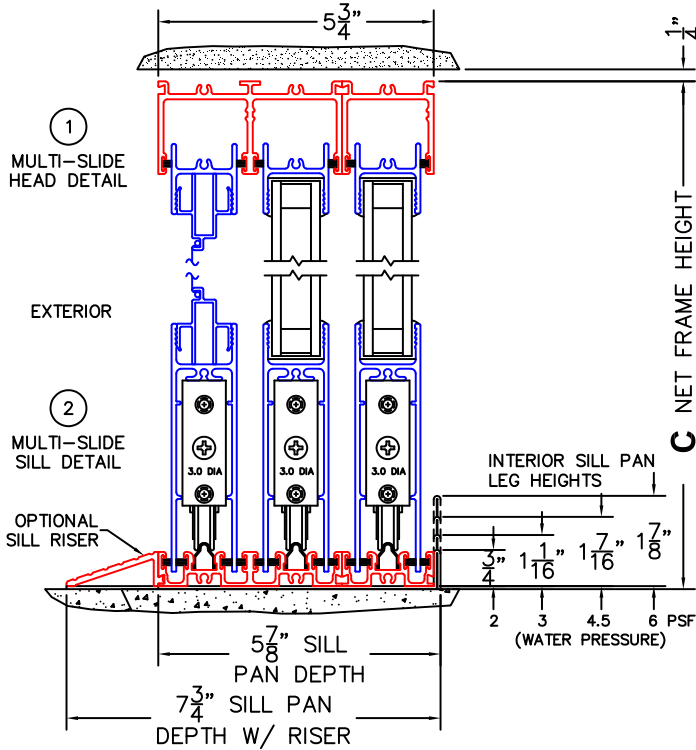

A(NET FRAME WIDTH)

B(NET FRAME WIDTH)

C(NET FRAME HEIGHT)

SILL PAN HEIGHT (INTERIOR LEG)
(3/4", 1-1/16", 1-7/16" OR 1-7/8")

NOTES:

(USE RULER TO SCALE DIMENSIONS IN INCHES)

SCALE: 1/4

NOTE: THIS DRAWING AND THE ACCOMPANYING "OPTIONS AND UPGRADES" ARE FOR CONCEPT ONLY! AT THE TIME OF ORDER WE WILL CUSTOMIZE THE DRAWINGS TO FIT THE FINAL CONFIGURATION. SEE DRAWINGS 3070-07 THRU 3070-08 FOR ADDITIONAL INFORMATION.

(USE RULER TO SCALE DIMENSIONS IN INCHES)

SCALE: 1/4