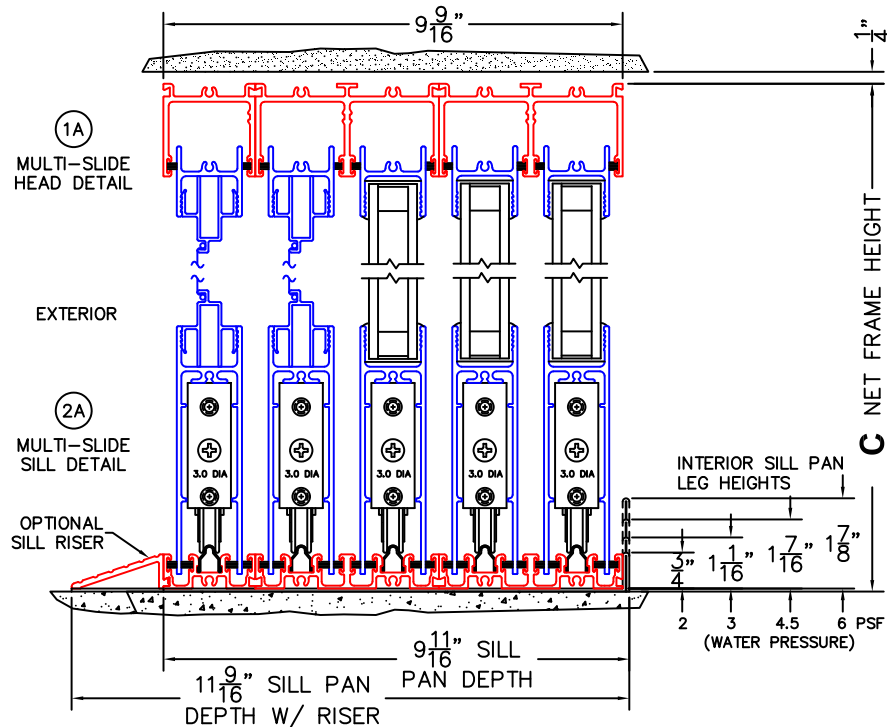

A(NET FRAME WIDTH)

B(NET FRAME WIDTH)

C(NET FRAME HEIGHT)

SILL PAN HEIGHT (INTERIOR LEG)
(3/4", 1-1/16", 1-7/16" OR 1-7/8")

NOTES:

(USE RULER TO SCALE DIMENSIONS IN INCHES)

SCALE: 1/4

NOTE: THIS DRAWING AND THE ACCOMPANYING "OPTIONS AND UPGRADES" ARE FOR CONCEPT ONLY! AT THE TIME OF ORDER WE WILL CUSTOMIZE THE DRAWINGS TO FIT THE FINAL CONFIGURATION. SEE DRAWINGS 3070-07 THRU 3070-08 FOR ADDITIONAL INFORMATION.

(USE RULER TO SCALE DIMENSIONS IN INCHES)

SCALE: 1/4