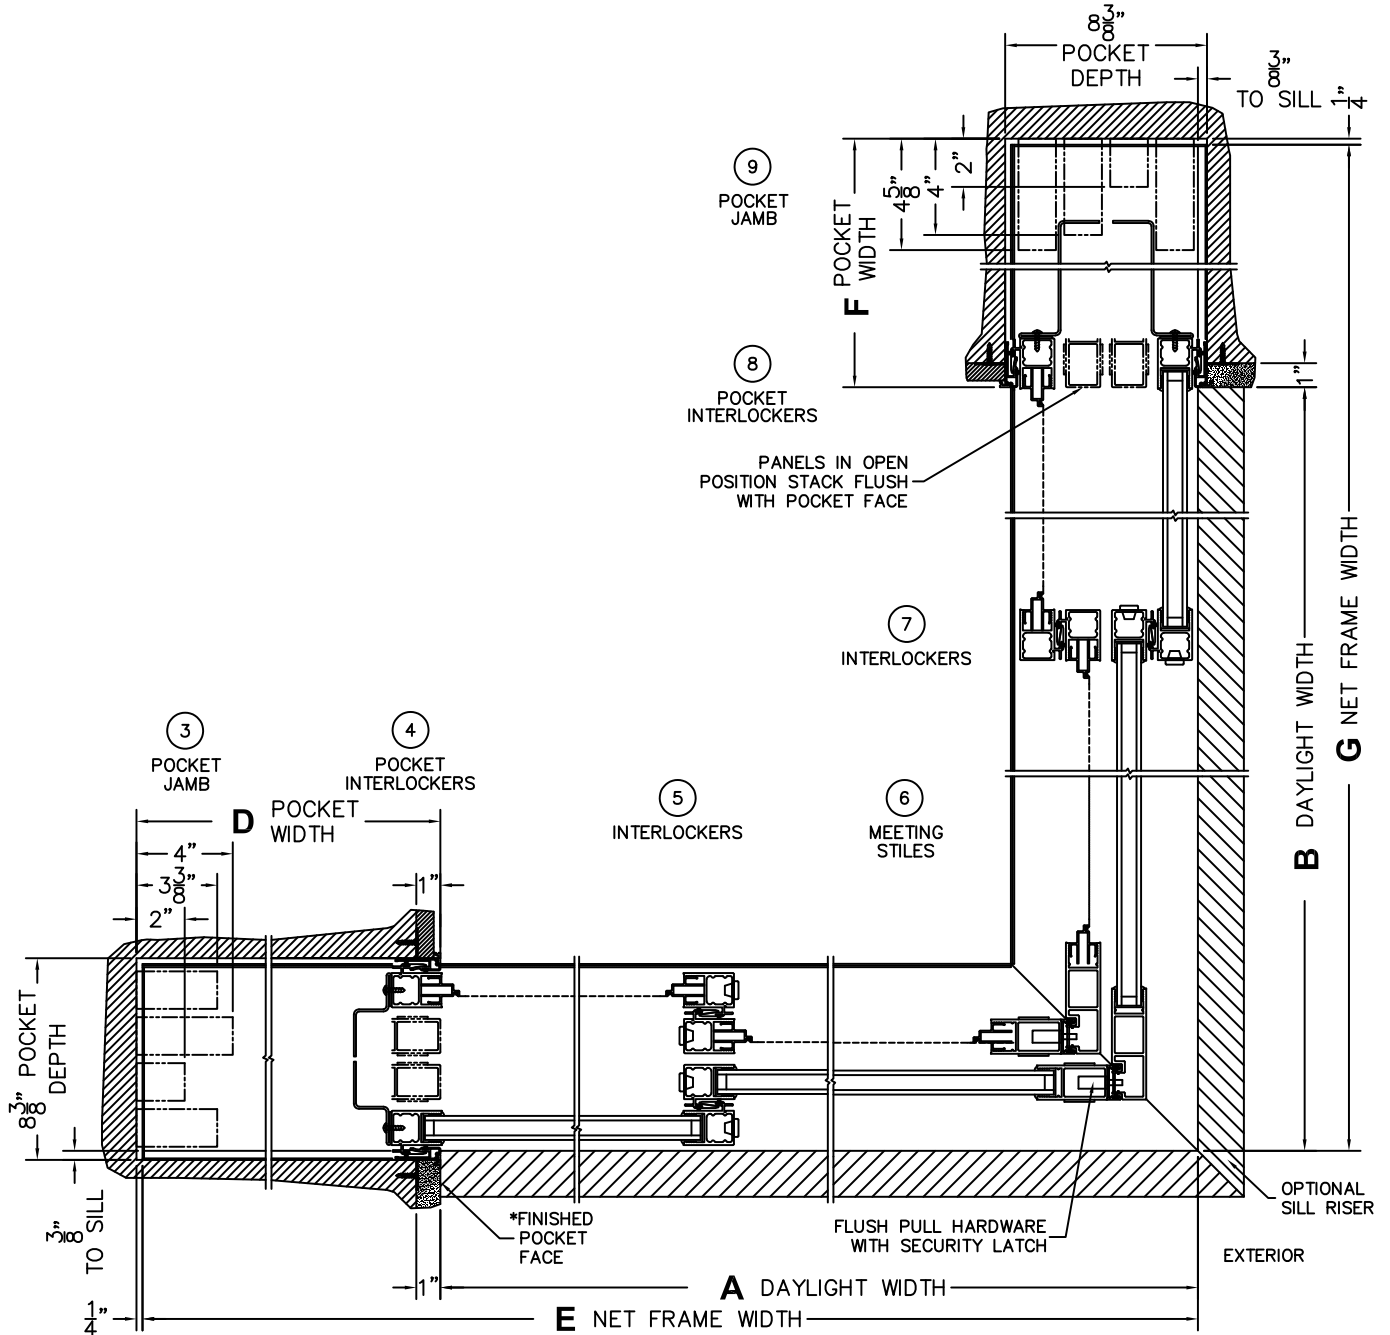

SILL PAN HEIGHT(INTERIOR LEG)
(3/4", 1-1/16", 1-7/16" OR 1-7/8")

CALCULATED VALUES (FLEETWOOD SUPPLIED)

D(POCKET WIDTH)

E(NET FRAME WIDTH)

F(POCKET WIDTH)

G(NET FRAME WIDTH)

NOTES:

(USE RULER TO SCALE DIMENSIONS IN INCHES)

SCALE: 1/4

FLEETWOOD
WINDOWS & DOORS
FleetwoodUSA.com

NORWOOD 3070EX M/S
90°PXX-XXP STANDARD CONFIG.
WITH SCREENS

ORDER NO.:

ITEM NO.:

(USE RULER TO SCALE DIMENSIONS IN INCHES)

SCALE: 1/8

*CAUTION: WHEN CONSTRUCTING POCKET NOTE THAT DAYLIGHT WIDTH DOES NOT INCLUDE 1" SET BACK FOR POST INTERLOCKER.

(USE RULER TO SCALE DIMENSIONS IN INCHES)

SCALE: 1/4