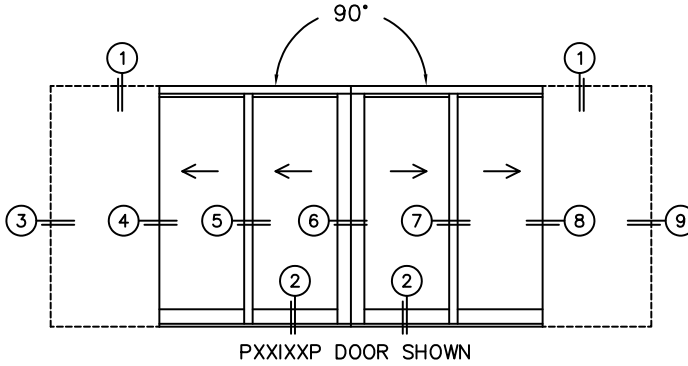

SILL PAN HEIGHT(INTERIOR LEG)
(3/4", 1-1/16", 1-7/16" OR 1-7/8")

CALCULATED VALUES (FLEETWOOD SUPPLIED)

D(POCKET WIDTH)

E(NET FRAME WIDTH)

F(POCKET WIDTH)

G(NET FRAME WIDTH)

NOTES:

(USE RULER TO SCALE DIMENSIONS IN INCHES)

SCALE: 1/4

FLEETWOOD
WINDOWS & DOORS
FleetwoodUSA.com

NORWOOD 3070EX M/S
90°PXX-XXP STANDARD CONFIG.
WITH SCREENS

ORDER NO.:

ITEM NO.:

(USE RULER TO SCALE DIMENSIONS IN INCHES)

SCALE: 1/8

*CAUTION: WHEN CONSTRUCTING POCKET NOTE THAT DAYLIGHT WIDTH DOES NOT INCLUDE 1" SET BACK FOR POST INTERLOCKER.

(USE RULER TO SCALE DIMENSIONS IN INCHES)

SCALE: 1/4