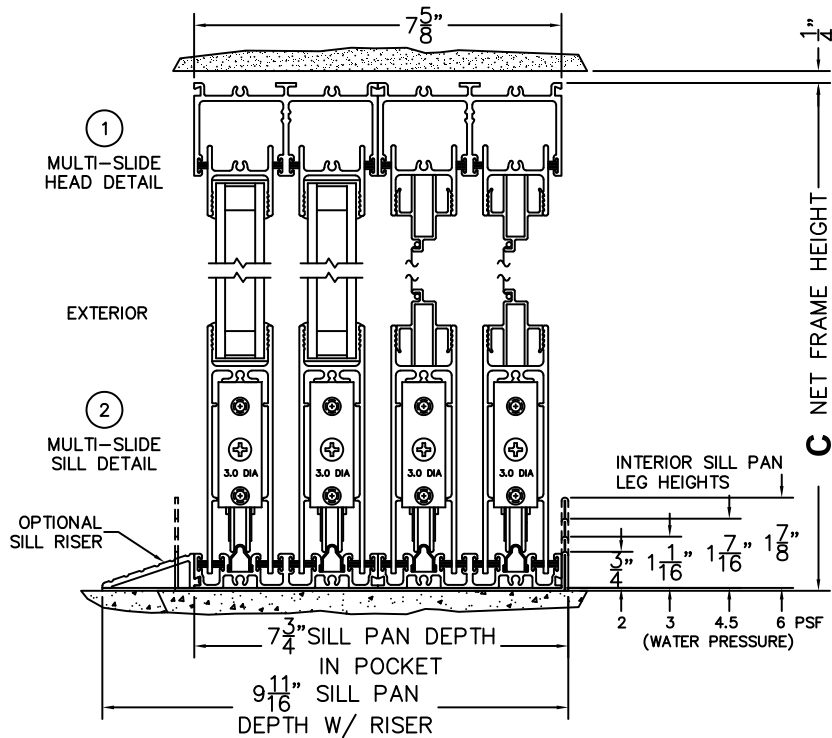

SILL PAN HEIGHT(INTERIOR LEG)
(3/4", 1-1/16", 1-7/16" OR 1-7/8")

CALCULATED VALUES (FLEETWOOD SUPPLIED)

D(POCKET WIDTH)

E(NET FRAME WIDTH)

F(POCKET WIDTH)

G(NET FRAME WIDTH)

NOTES:

(USE RULER TO SCALE DIMENSIONS IN INCHES)

SCALE: 1/4

FLEETWOOD
WINDOWS & DOORS
FleetwoodUSA.com

NORWOOD 3070EX M/S
90°PXX-XXP STANDARD CONFIG.
WITH SCREENS

ORDER NO.:

ITEM NO.:

(USE RULER TO SCALE DIMENSIONS IN INCHES)

SCALE: 1/8

*CAUTION: WHEN CONSTRUCTING POCKET NOTE THAT DAYLIGHT WIDTH DOES NOT INCLUDE 1" SET BACK FOR POST INTERLOCKER.

(USE RULER TO SCALE DIMENSIONS IN INCHES)

SCALE: 1/4