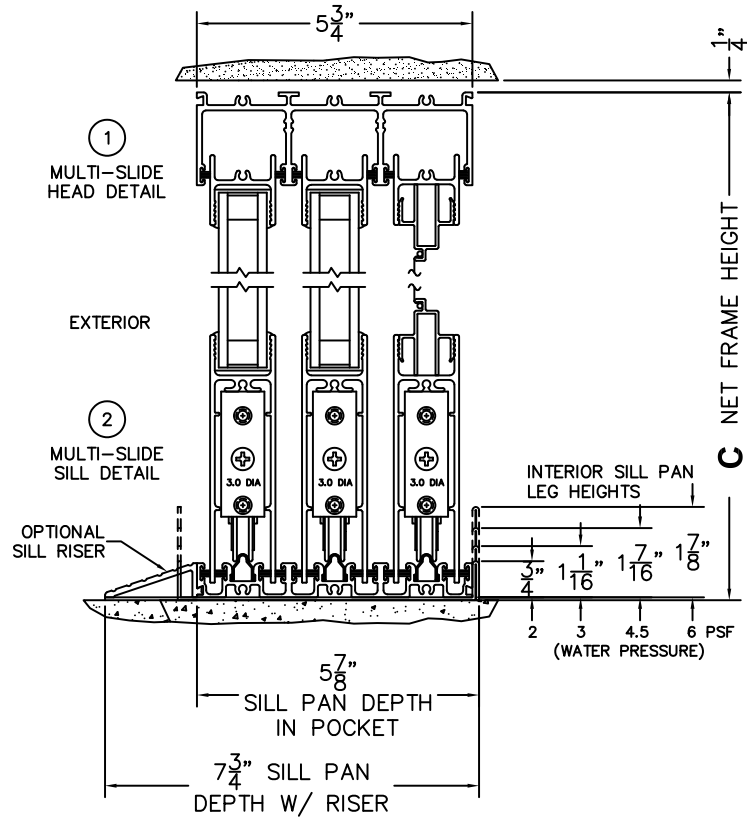

SILL PAN HEIGHT(INTERIOR LEG)
(3/4", 1-1/16", 1-7/16" OR 1-7/8")

CALCULATED VALUES (FLEETWOOD SUPPLIED)

D(POCKET WIDTH)

E(NET FRAME WIDTH)

F(POCKET WIDTH)

G(NET FRAME WIDTH)

NOTES:

(USE RULER TO SCALE DIMENSIONS IN INCHES)

SCALE: 1/4

FLEETWOOD
WINDOWS & DOORS
FleetwoodUSA.com

NORWOOD 3070EX M/S
90°PXX-XXP STANDARD CONFIG.
WITH SCREENS

ORDER NO.:

ITEM NO.:

(USE RULER TO SCALE DIMENSIONS IN INCHES)

SCALE: 1/4

*CAUTION: WHEN CONSTRUCTING POCKET NOTE THAT DAYLIGHT WIDTH DOES NOT INCLUDE 1" SET BACK FOR POST INTERLOCKER.

FLEETWOOD
WINDOWS & DOORS
FleetwoodUSA.com

NORWOOD 3070EX M/S
90°PXX-XXP STANDARD CONFIG.
WITH SCREENS

ORDER NO.:

ITEM NO.:

(USE RULER TO SCALE DIMENSIONS IN INCHES)

SCALE: 1/4