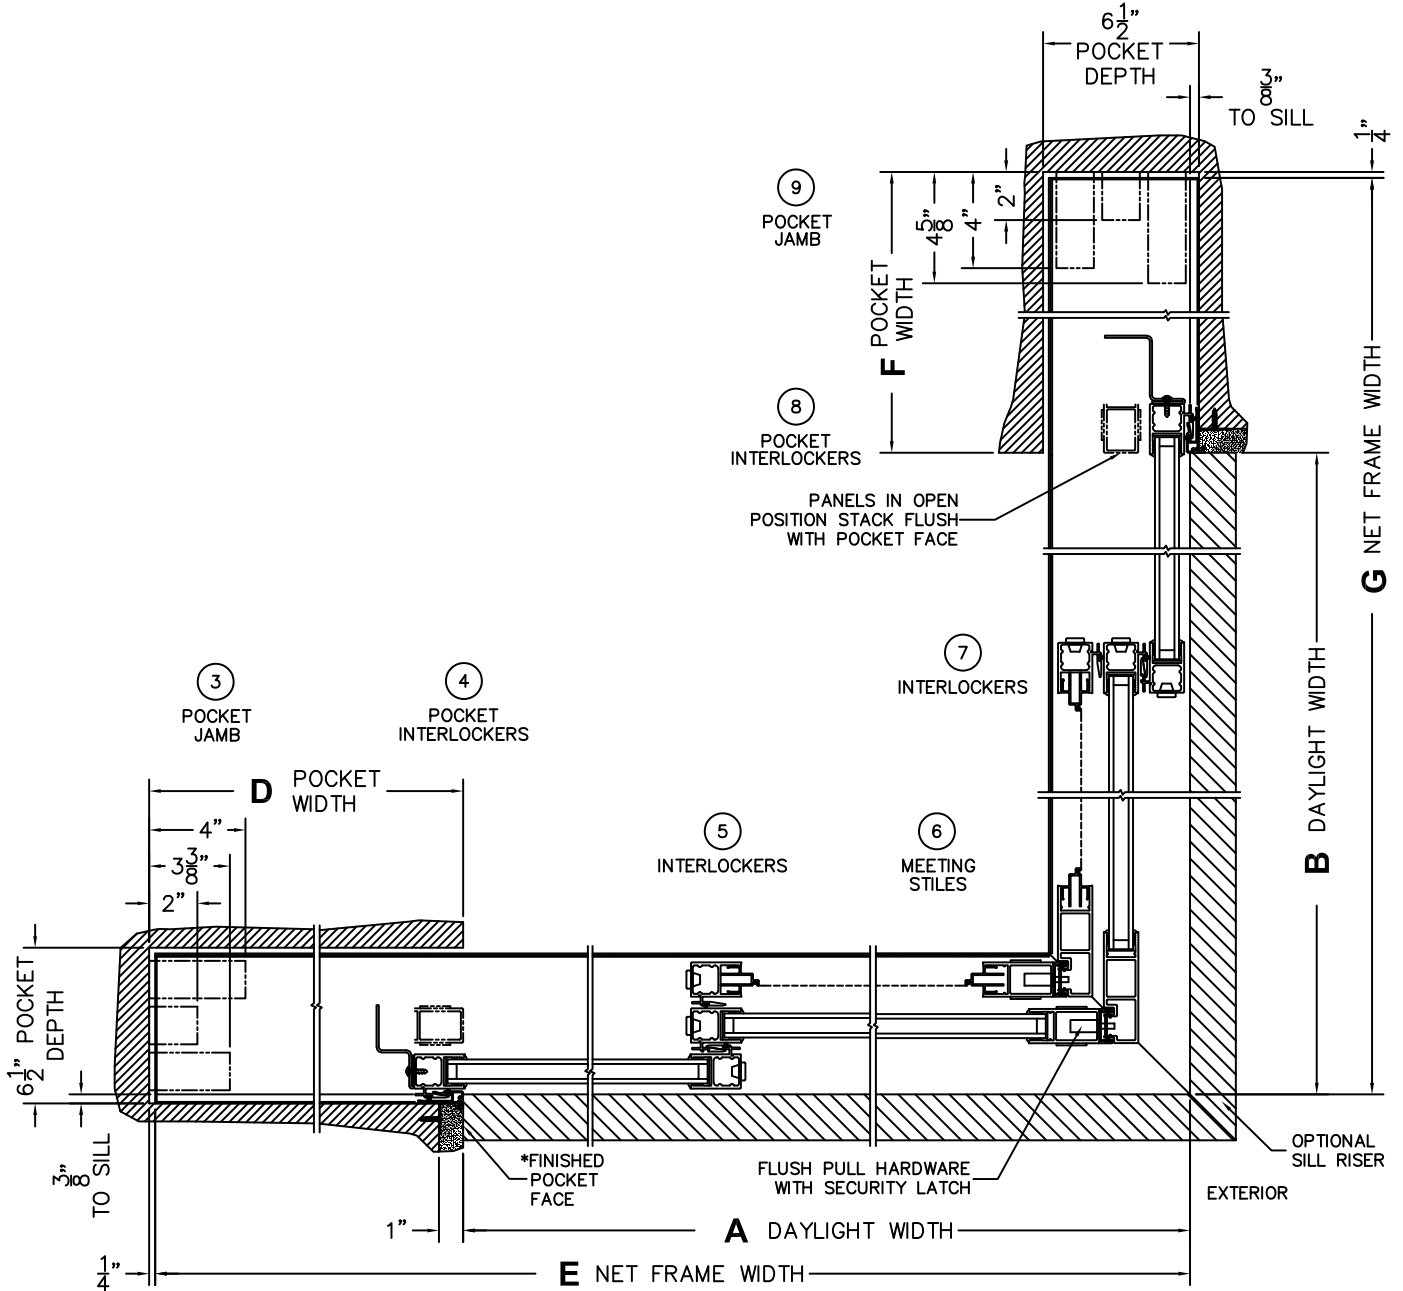

SILL PAN HEIGHT(INTERIOR LEG)
(3/4", 1-1/16", 1-7/16" OR 1-7/8")

CALCULATED VALUES (FLEETWOOD SUPPLIED)

D(POCKET WIDTH)

E(NET FRAME WIDTH)

F(POCKET WIDTH)

G(NET FRAME WIDTH)

NOTES:

(USE RULER TO SCALE DIMENSIONS IN INCHES)

SCALE: 1/4

FLEETWOOD
WINDOWS & DOORS
FleetwoodUSA.com

NORWOOD 3070EX M/S
90°PXX-XXP STANDARD CONFIG.
WITH SCREENS

ORDER NO.:

ITEM NO.:

(USE RULER TO SCALE DIMENSIONS IN INCHES)

SCALE: 1/4

*CAUTION: WHEN CONSTRUCTING POCKET NOTE THAT DAYLIGHT WIDTH DOES NOT INCLUDE 1" SET BACK FOR POST INTERLOCKER.

FLEETWOOD
WINDOWS & DOORS
FleetwoodUSA.com

NORWOOD 3070EX M/S
90°PXX-XXP STANDARD CONFIG.
WITH SCREENS

ORDER NO.:

ITEM NO.:

(USE RULER TO SCALE DIMENSIONS IN INCHES)

SCALE: 1/4