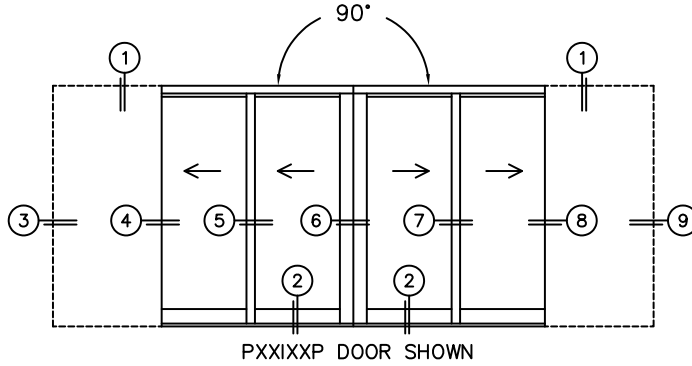

SILL PAN HEIGHT(INTERIOR LEG)
(3/4", 1-1/16", 1-7/16" OR 1-7/8")

CALCULATED VALUES (FLEETWOOD SUPPLIED)

D(POCKET WIDTH)

E(NET FRAME WIDTH)

F(POCKET WIDTH)

G(NET FRAME WIDTH)

NOTES:

(USE RULER TO SCALE DIMENSIONS IN INCHES)

SCALE: 1/4

FLEETWOOD
WINDOWS & DOORS
FleetwoodUSA.com

NORWOOD 3070EX M/S
90°PXX-XXP STANDARD CONFIG.
WITH SCREENS

ORDER NO.:

ITEM NO.:

(USE RULER TO SCALE DIMENSIONS IN INCHES)

SCALE: 1/4

*CAUTION: WHEN CONSTRUCTING POCKET NOTE THAT DAYLIGHT WIDTH DOES NOT INCLUDE 1" SET BACK FOR POST INTERLOCKER.

FLEETWOOD
WINDOWS & DOORS
FleetwoodUSA.com

NORWOOD 3070EX M/S
90°PXX-XXP STANDARD CONFIG.
WITH SCREENS

ORDER NO.:

ITEM NO.:

(USE RULER TO SCALE DIMENSIONS IN INCHES)

SCALE: 1/4