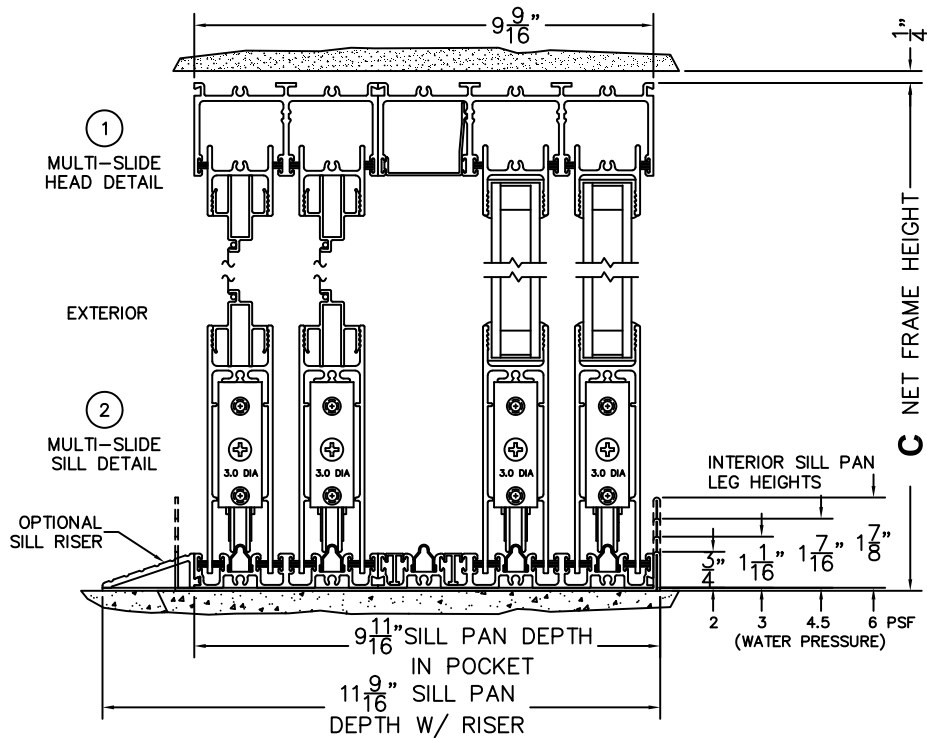

SILL PAN HEIGHT(INTERIOR LEG)
(3/4", 1-1/16", 1-7/16" OR 1-7/8")

CALCULATED VALUES (FLEETWOOD SUPPLIED)

D(POCKET WIDTH)

E(NET FRAME WIDTH)

F(POCKET WIDTH)

G(NET FRAME WIDTH)

NOTES:

(USE RULER TO SCALE DIMENSIONS IN INCHES)

SCALE: 1/4

FLEETWOOD
WINDOWS & DOORS
FleetwoodUSA.com

NORWOOD 3070EX M/S
90°PXXIXXP CUSTOM CONFIG.
WITH SCREENS

ORDER NO.:

ITEM NO.:

(USE RULER TO SCALE DIMENSIONS IN INCHES)

SCALE: 1/4