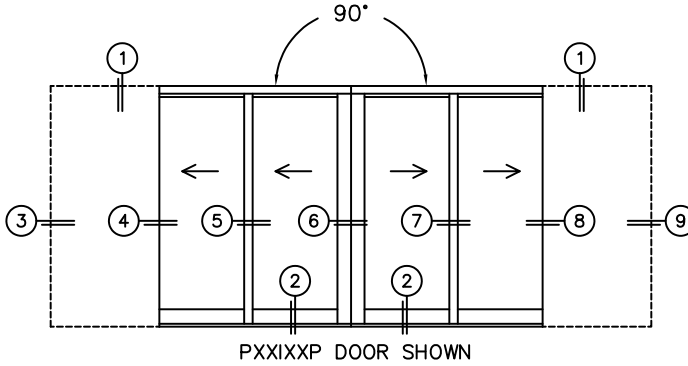

SILL PAN HEIGHT(INTERIOR LEG)
(3/4", 1-1/16", 1-7/16" OR 1-7/8")

CALCULATED VALUES (FLEETWOOD SUPPLIED)

D(POCKET WIDTH)

E(NET FRAME WIDTH)

F(POCKET WIDTH)

G(NET FRAME WIDTH)

NOTES:

(USE RULER TO SCALE DIMENSIONS IN INCHES)

SCALE: 1/4

FLEETWOOD
WINDOWS & DOORS
FleetwoodUSA.com

NORWOOD 3070EX M/S
90°PXXIXXP CUSTOM CONFIG.
WITH SCREENS

ORDER NO.:

ITEM NO.:

(USE RULER TO SCALE DIMENSIONS IN INCHES)

SCALE: 1/4