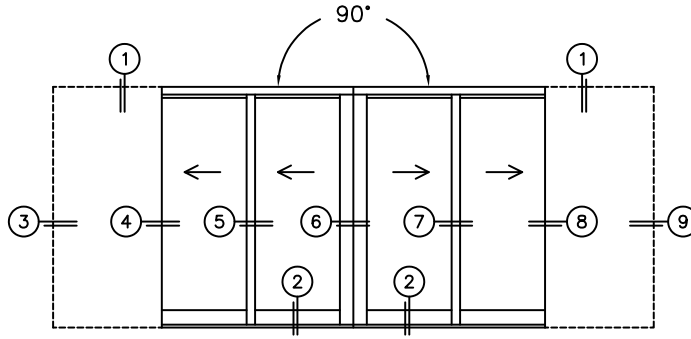

SILL PAN HEIGHT(INTERIOR LEG)
(3/4", 1-1/16", 1-7/16" OR 1-7/8")

CALCULATED VALUES (FLEETWOOD SUPPLIED)

D(POCKET WIDTH)

E(NET FRAME WDT)

F(POCKET WIDTH)

G(NET FRAME WDT)

NOTES:

(USE RULER TO SCALE DIMENSIONS IN INCHES)

SCALE: 1/4

PXXIXXP DOOR SHOWN

FLEETWOOD
WINDOWS & DOORS
FleetwoodUSA.com

NORWOOD 3070EX M/S
90°PXXIXXP STANDARD CONFIG.
NO SCREENS

ORDER NO.:

ITEM NO.:

(USE RULER TO SCALE DIMENSIONS IN INCHES)

SCALE: 1/4

*CAUTION: WHEN CONSTRUCTING POCKET NOTE THAT DAYLIGHT WIDTH DOES NOT INCLUDE 1" SET BACK FOR POST INTERLOCKER.