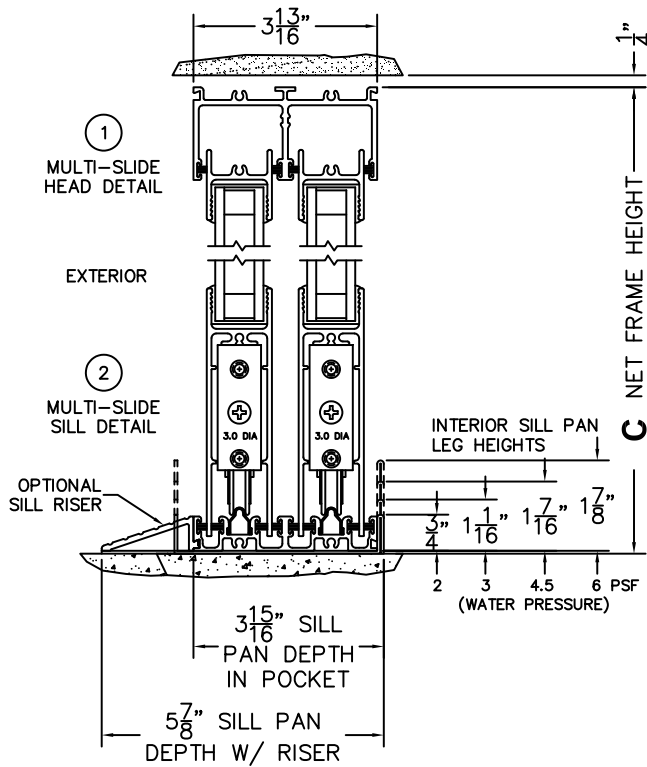

SILL PAN HEIGHT(INTERIOR LEG)
(3/4", 1-1/16", 1-7/16" OR 1-7/8")

CALCULATED VALUES (FLEETWOOD SUPPLIED)

D(POCKET WIDTH)

E(NET FRAME WDT)

F(POCKET WIDTH)

G(NET FRAME WDT)

NOTES:

(USE RULER TO SCALE DIMENSIONS IN INCHES)

SCALE: 1/4

PXXIXXP DOOR SHOWN

FLEETWOOD
WINDOWS & DOORS
FleetwoodUSA.com

NORWOOD 3070EX M/S
90°PXXIXXP STANDARD CONFIG.
NO SCREENS

ORDER NO.:

ITEM NO.:

(USE RULER TO SCALE DIMENSIONS IN INCHES)

SCALE: 1/4

*CAUTION: WHEN CONSTRUCTING POCKET NOTE THAT DAYLIGHT WIDTH DOES NOT INCLUDE 1" SET BACK FOR POST INTERLOCKER.