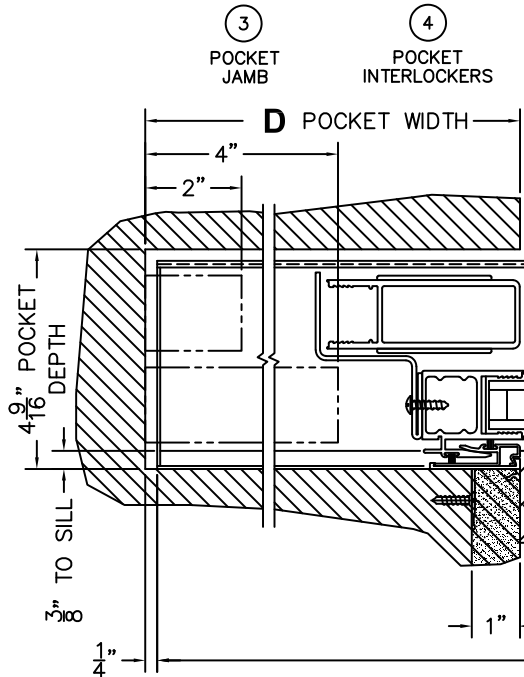

SILL PAN HEIGHT(INTERIOR LEG)
(3/4", 1-1/16", 1-7/16" OR 1-7/8")

CALCULATED VALUES (FLEETWOOD SUPPLIED)

D(POCKET WIDTH)

E(NET FRAME WDT)

F(POCKET WIDTH)

G(NET FRAME WDT)

NOTES:

(USE RULER TO SCALE DIMENSIONS IN INCHES)

SCALE: 1/4

PXXIXXP DOOR SHOWN

FLEETWOOD
WINDOWS & DOORS
FleetwoodUSA.com

NORWOOD 3070EX M/S
90°PXXIXXP STANDARD CONFIG.
NO SCREENS

ORDER NO.:

ITEM NO.:

(USE RULER TO SCALE DIMENSIONS IN INCHES)

SCALE: 1/4

*CAUTION: WHEN CONSTRUCTING POCKET NOTE THAT DAYLIGHT WIDTH DOES NOT INCLUDE 1" SET BACK FOR POST INTERLOCKER.