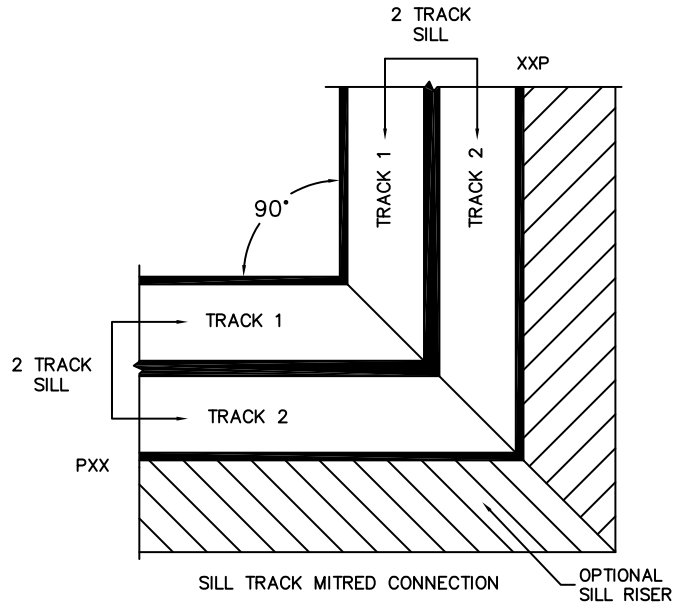

SILL PAN HEIGHT(INTERIOR LEG)
(3/4", 1-1/16", 1-7/16" OR 1-7/8")

CALCULATED VALUES (FLEETWOOD SUPPLIED)

D(POCKET WIDTH)

E(NET FRAME WDT)

F(POCKET WIDTH)

G(NET FRAME WDT)

NOTES:

(USE RULER TO SCALE DIMENSIONS IN INCHES)

SCALE: 1/4

PXXIXXP DOOR SHOWN

FLEETWOOD
WINDOWS & DOORS
FleetwoodUSA.com

NORWOOD 3070EX M/S
90°PXXIXXP STANDARD CONFIG.
NO SCREENS

ORDER NO.:

ITEM NO.:

(USE RULER TO SCALE DIMENSIONS IN INCHES)

SCALE: 1/4

*CAUTION: WHEN CONSTRUCTING POCKET NOTE THAT DAYLIGHT WIDTH DOES NOT INCLUDE 1" SET BACK FOR POST INTERLOCKER.