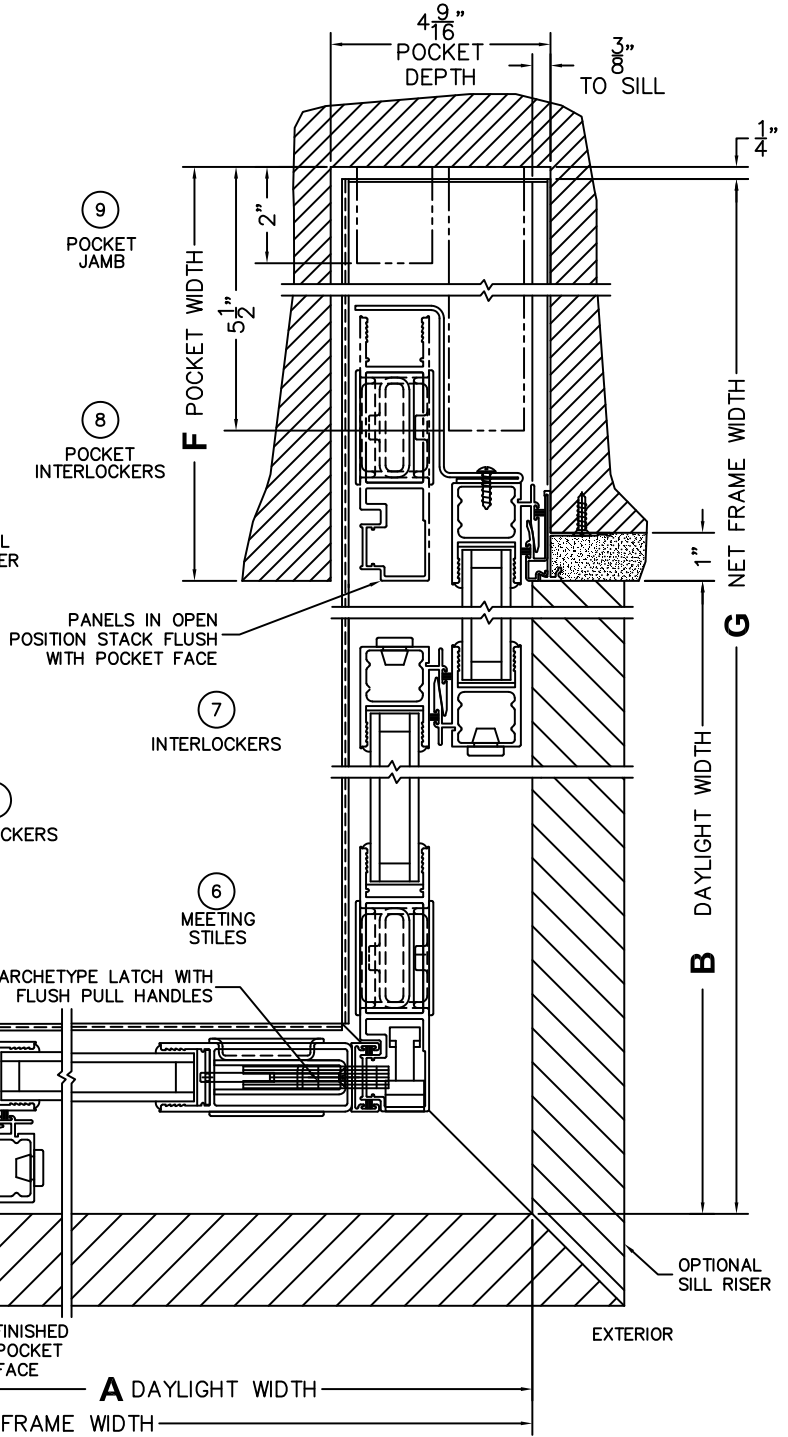

SILL PAN HEIGHT(INTERIOR LEG)
(3/4", 1-1/16", 1-7/16" OR 1-7/8")

CALCULATED VALUES (FLEETWOOD SUPPLIED)

D(POCKET WIDTH)

E(NET FRAME WDT)

F(POCKET WIDTH)

G(NET FRAME WDT)

NOTES:

(USE RULER TO SCALE DIMENSIONS IN INCHES)

SCALE: 1/4

PXXIXXP DOOR SHOWN

FLEETWOOD
WINDOWS & DOORS
FleetwoodUSA.com

NORWOOD 3070EX M/S
90°PXXIXXP STANDARD CONFIG.
NO SCREENS

ORDER NO.:

ITEM NO.:

(USE RULER TO SCALE DIMENSIONS IN INCHES)

SCALE: 1/4

*CAUTION: WHEN CONSTRUCTING POCKET NOTE THAT DAYLIGHT WIDTH DOES NOT INCLUDE 1" SET BACK FOR POST INTERLOCKER.