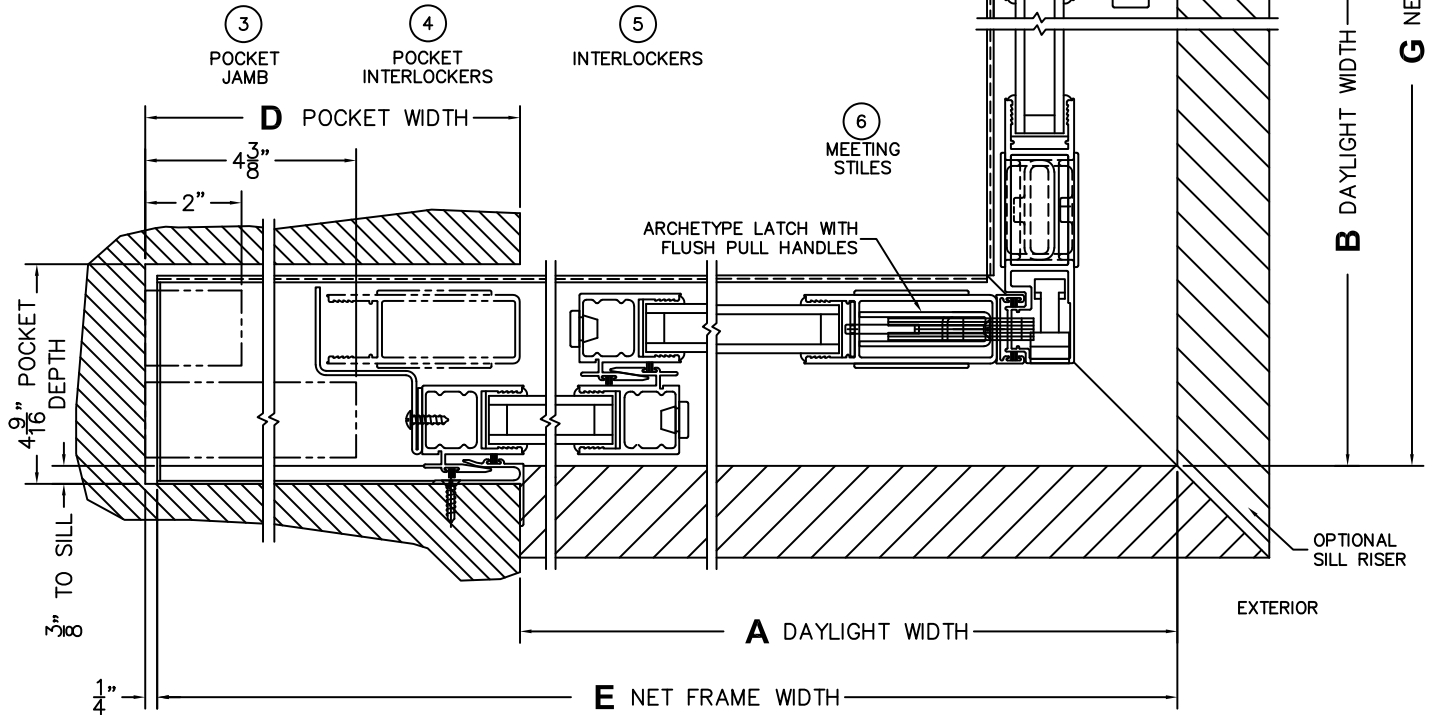

FLEETWOOD
WINDOWS & DOORS
FleetwoodUSA.com

NORWOOD 3070EX M/S
90°PXXIXXP STANDARD CONFIGURATION
NO SCREENS

ORDER NO.:

ITEM NO.:

REQUIRED DEALER INFO.

A (DAYLIGHT WIDTH)	
B (DAYLIGHT WIDTH)	
C (NET FRAME HEIGHT)	
SILL PAN HEIGHT(INTERIOR LEG) (3/4", 1-1/16", 1-7/16" OR 1-7/8")	

CALCULATED VALUES (FLEETWOOD SUPPLIED)

D (POCKET WIDTH)	
E (NET FRAME WIDTH)	
F (POCKET WIDTH)	
G (NET FRAME WIDTH)	

NOTES:

(USE RULER TO SCALE DIMENSIONS IN INCHES)

SCALE: 1/4

PXXIXXP DOOR SHOWN

(USE RULER TO SCALE DIMENSIONS IN INCHES)

SCALE: 1/4

*CAUTION: WHEN CONSTRUCTING POCKET NOTE THAT DAYLIGHT WIDTH DOES NOT INCLUDE 1" SET BACK FOR POST INTERLOCKER.