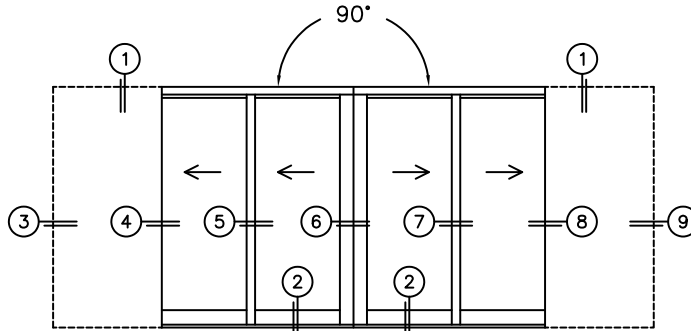

CALCULATED VALUES (FLEETWOOD SUPPLIED)

D (POCKET WIDTH)	
E (NET FRAME WIDTH)	
F (POCKET WIDTH)	
G (NET FRAME WIDTH)	

NOTES:

(USE RULER TO SCALE DIMENSIONS IN INCHES)

SCALE: 1/4

PXXIXXP DOOR SHOWN

(USE RULER TO SCALE DIMENSIONS IN INCHES)

SCALE: 1/4

*CAUTION: WHEN CONSTRUCTING POCKET NOTE THAT DAYLIGHT WIDTH DOES NOT INCLUDE 1" SET BACK FOR POST INTERLOCKER.