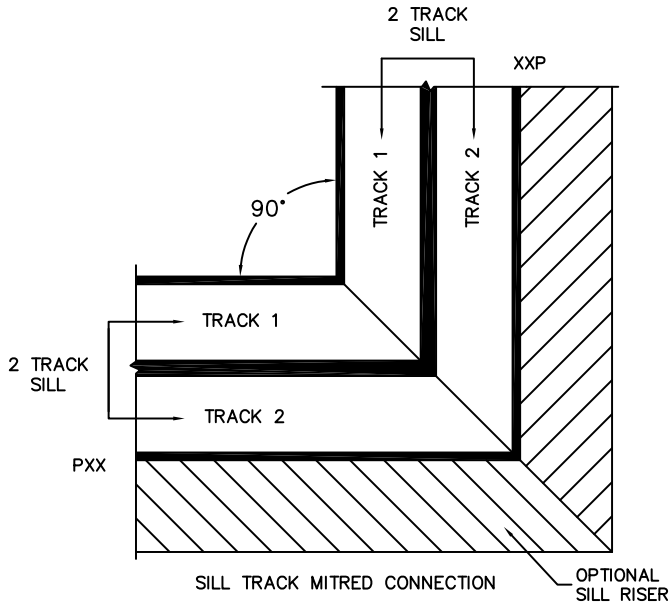

CALCULATED VALUES (FLEETWOOD SUPPLIED)

D (POCKET WIDTH)	
E (NET FRAME WIDTH)	
F (POCKET WIDTH)	
G (NET FRAME WIDTH)	

NOTES:

(USE RULER TO SCALE DIMENSIONS IN INCHES)

SCALE: 1/4

PXXIXXP DOOR SHOWN

(USE RULER TO SCALE DIMENSIONS IN INCHES)

SCALE: 1/4

*CAUTION: WHEN CONSTRUCTING POCKET NOTE THAT DAYLIGHT WIDTH DOES NOT INCLUDE 1" SET BACK FOR POST INTERLOCKER.