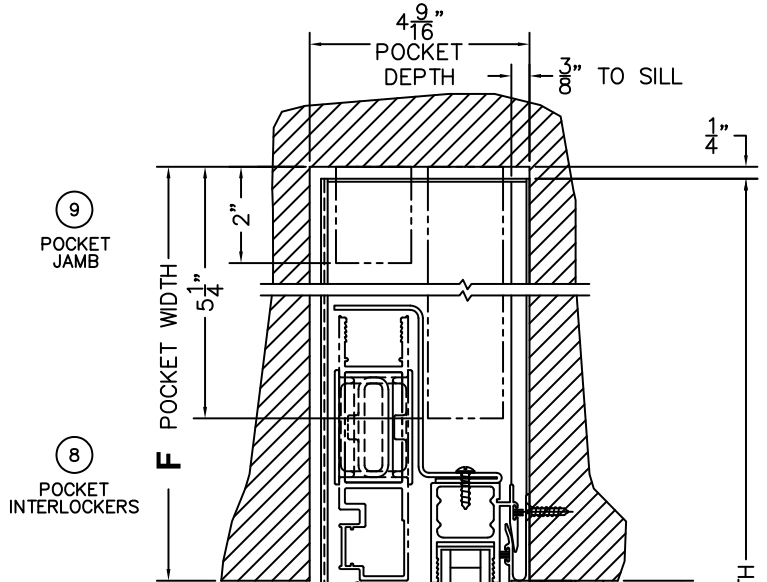

FLEETWOOD
WINDOWS & DOORS
FleetwoodUSA.com

NORWOOD 3070EX M/S
90°PXXIXXP STANDARD CONFIGURATION
NO SCREENS

ORDER NO.:

ITEM NO.:

REQUIRED DEALER INFO.

A (DAYLIGHT WIDTH)	
B (DAYLIGHT WIDTH)	
C (NET FRAME HEIGHT)	
SILL PAN HEIGHT(INTERIOR LEG) (3/4", 1-1/16", 1-7/16" OR 1-7/8")	

CALCULATED VALUES (FLEETWOOD SUPPLIED)

D (POCKET WIDTH)	
E (NET FRAME WIDTH)	
F (POCKET WIDTH)	
G (NET FRAME WIDTH)	

NOTES:

(USE RULER TO SCALE DIMENSIONS IN INCHES)

SCALE: 1/4

PXXIXXP DOOR SHOWN

(USE RULER TO SCALE DIMENSIONS IN INCHES)

SCALE: 1/4

*CAUTION: WHEN CONSTRUCTING POCKET NOTE THAT DAYLIGHT WIDTH DOES NOT INCLUDE 1" SET BACK FOR POST INTERLOCKER.