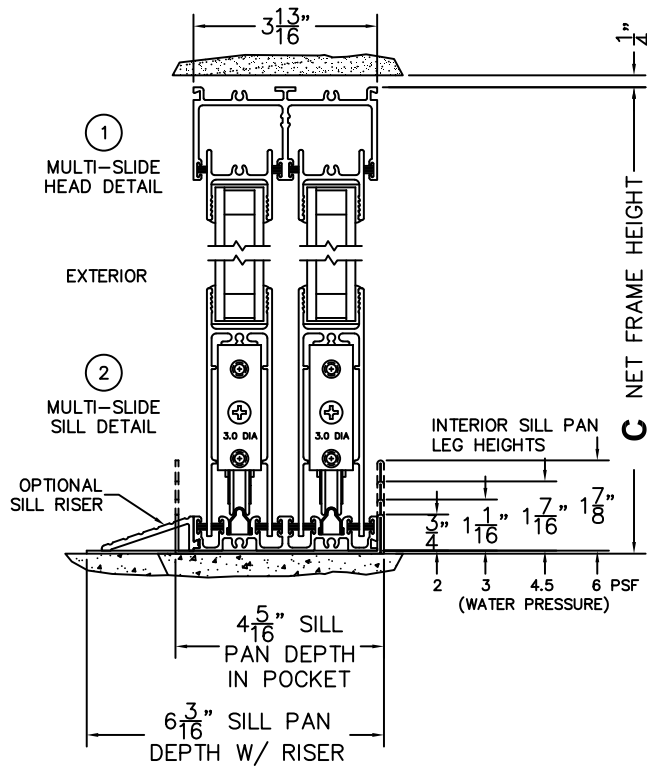

CALCULATED VALUES (FLEETWOOD SUPPLIED)

D (POCKET WIDTH)	
E (NET FRAME WIDTH)	
F (POCKET WIDTH)	
G (NET FRAME WIDTH)	

NOTES:

(USE RULER TO SCALE DIMENSIONS IN INCHES)

SCALE: 1/4

PXXIXXP DOOR SHOWN

(USE RULER TO SCALE DIMENSIONS IN INCHES)

SCALE: 1/4

*CAUTION: WHEN CONSTRUCTING POCKET NOTE THAT DAYLIGHT WIDTH DOES NOT INCLUDE 1" SET BACK FOR POST INTERLOCKER.