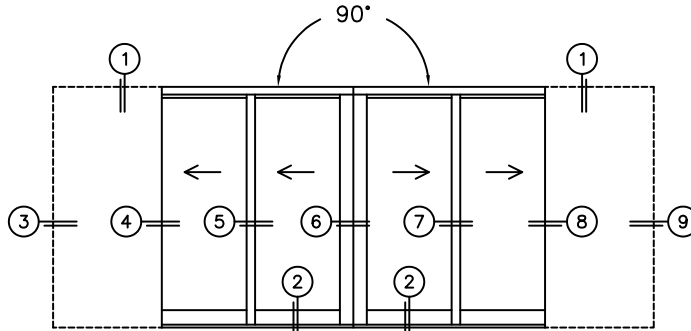

CALCULATED VALUES (FLEETWOOD SUPPLIED)

D (POCKET WIDTH)	
E (NET FRAME WDT)	
F (POCKET WIDTH)	
G (NET FRAME WDT)	

NOTES:

(USE RULER TO SCALE DIMENSIONS IN INCHES)

SCALE: 1/4

PXXIXXP DOOR SHOWN

(USE RULER TO SCALE DIMENSIONS IN INCHES)

SCALE: 1/4

*CAUTION: WHEN CONSTRUCTING POCKET NOTE THAT DAYLIGHT WIDTH DOES NOT INCLUDE 1" SET BACK FOR POST INTERLOCKER.