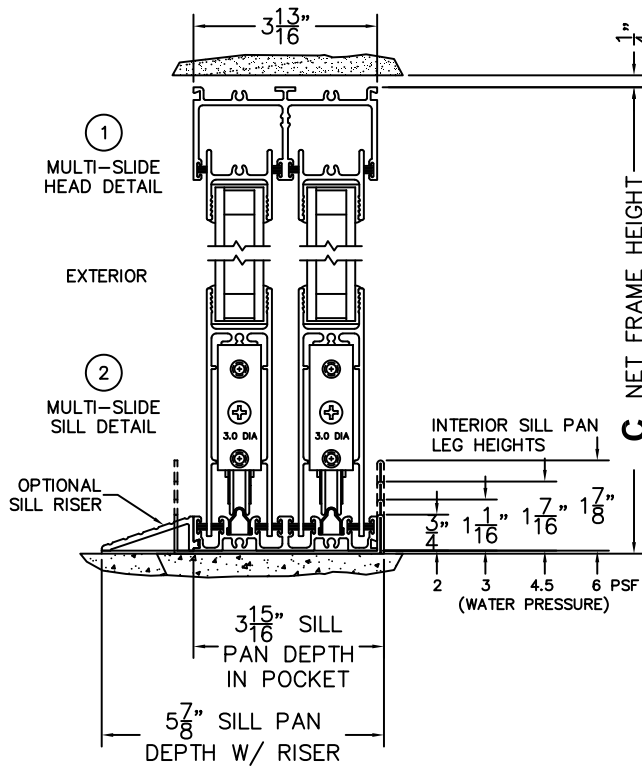

CALCULATED VALUES (FLEETWOOD SUPPLIED)

D (POCKET WIDTH)	
E (NET FRAME WDT)	
F (POCKET WIDTH)	
G (NET FRAME WDT)	

NOTES:

(USE RULER TO SCALE DIMENSIONS IN INCHES)

SCALE: 1/4

PXXIXXP DOOR SHOWN

(USE RULER TO SCALE DIMENSIONS IN INCHES)

SCALE: 1/4

*CAUTION: WHEN CONSTRUCTING POCKET NOTE THAT DAYLIGHT WIDTH DOES NOT INCLUDE 1" SET BACK FOR POST INTERLOCKER.