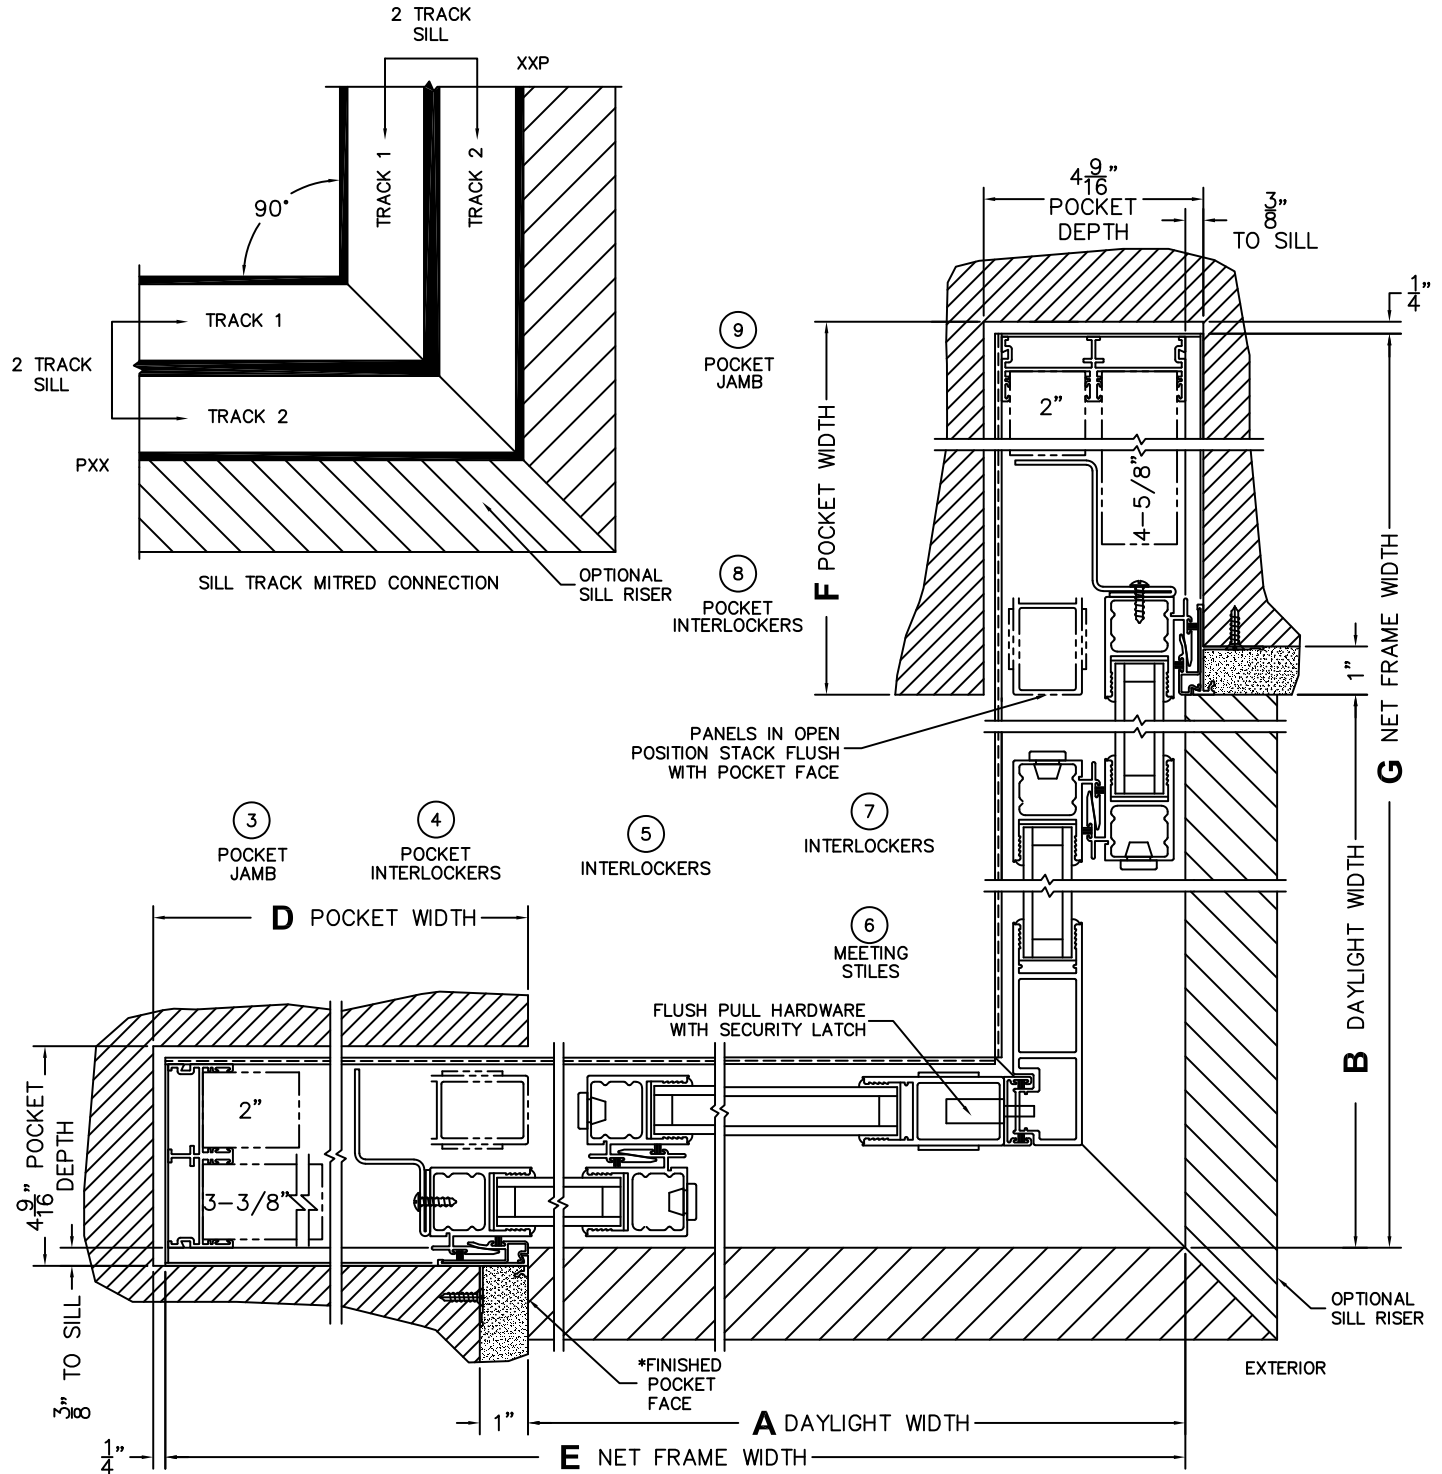

FLEETWOOD
WINDOWS & DOORS
FleetwoodUSA.com

NORWOOD 3070EX M/S
90°PXXIXXP STANDARD CONFIG.
NO SCREENS

ORDER NO.:

ITEM NO.:

REQUIRED DEALER INFO.

A (DAYLIGHT WIDTH)	
B (DAYLIGHT WIDTH)	
C (NET FRAME HEIGHT)	
SILL PAN HEIGHT(INTERIOR LEG) (3/4", 1-1/16", 1-7/16" OR 1-7/8")	

CALCULATED VALUES (FLEETWOOD SUPPLIED)

D (POCKET WIDTH)	
E (NET FRAME WDT)	
F (POCKET WIDTH)	
G (NET FRAME WDT)	

NOTES:

(USE RULER TO SCALE DIMENSIONS IN INCHES)

SCALE: 1/4

PXXIXXP DOOR SHOWN

(USE RULER TO SCALE DIMENSIONS IN INCHES)

SCALE: 1/4

*CAUTION: WHEN CONSTRUCTING POCKET NOTE THAT DAYLIGHT WIDTH DOES NOT INCLUDE 1" SET BACK FOR POST INTERLOCKER.