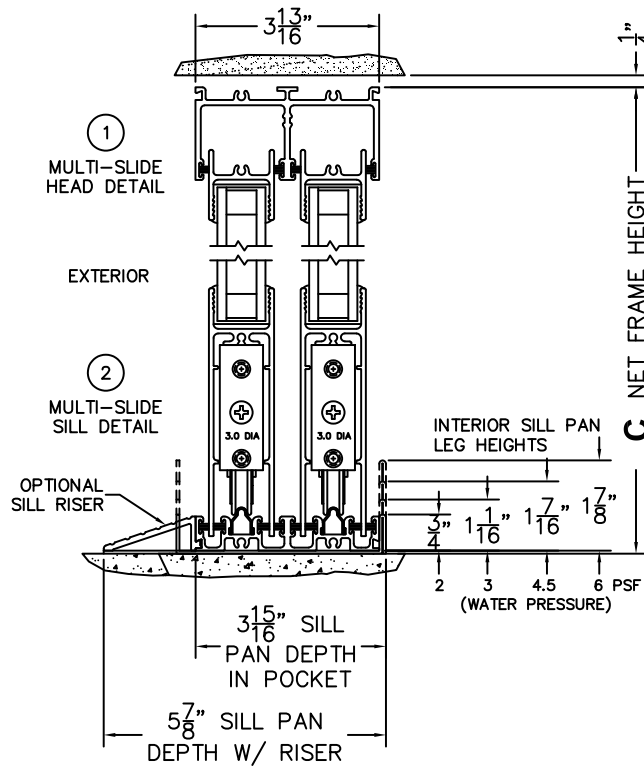

CALCULATED VALUES (FLEETWOOD SUPPLIED)

D (POCKET WIDTH)	N/A
E (NET FRAME WIDTH)	
F (POCKET WIDTH)	N/A
G (NET FRAME WIDTH)	

NOTES:

(USE RULER TO SCALE DIMENSIONS IN INCHES)

SCALE: 1/4

FLEETWOOD
WINDOWS & DOORS
FleetwoodUSA.com

NORWOOD 3070EX M/S
90°PXXIXXP CUSTOM CONFIG.
NO SCREENS

ORDER NO.:

ITEM NO.:

(USE RULER TO SCALE DIMENSIONS IN INCHES)

SCALE: 1/4