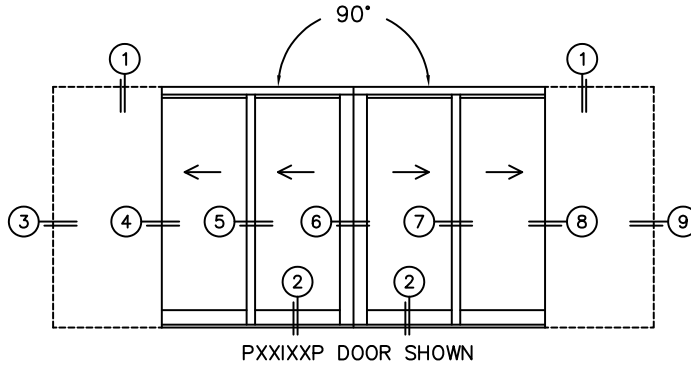

CALCULATED VALUES (FLEETWOOD SUPPLIED)

D (POCKET WIDTH)	N/A
E (NET FRAME WIDTH)	
F (POCKET WIDTH)	N/A
G (NET FRAME WIDTH)	

NOTES:

(USE RULER TO SCALE DIMENSIONS IN INCHES)

SCALE: 1/4

FLEETWOOD
WINDOWS & DOORS
FleetwoodUSA.com

NORWOOD 3070EX M/S
90°PXXIXXP CUSTOM CONFIG.
NO SCREENS

ORDER NO.:

ITEM NO.:

(USE RULER TO SCALE DIMENSIONS IN INCHES)

SCALE: 1/4