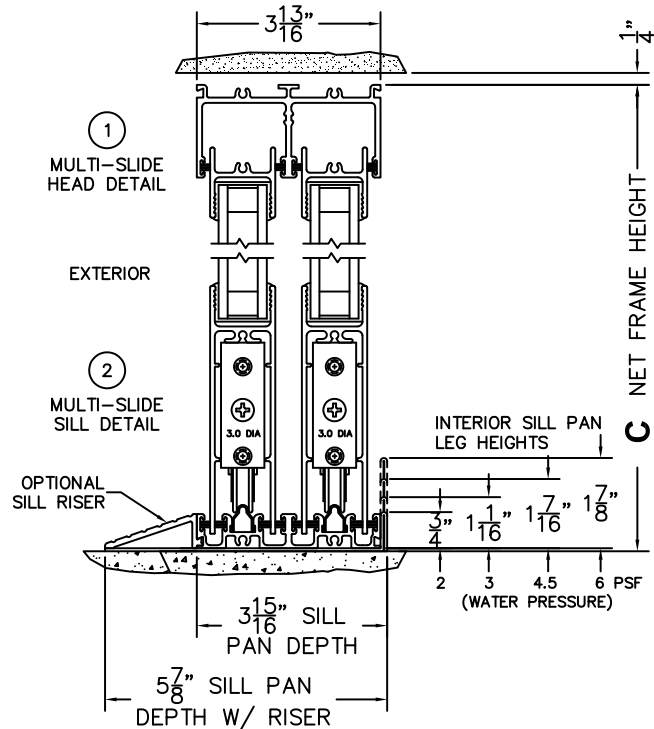

CALCULATED VALUES (FLEETWOOD SUPPLIED)

D (POCKET WIDTH)	
E (NET FRAME WIDTH)	
F (POCKET WIDTH)	
G (NET FRAME WIDTH)	

NOTES:

(USE RULER TO SCALE DIMENSIONS IN INCHES)

SCALE: 1/4

PXXIXXP DOOR SHOWN

FLEETWOOD
WINDOWS & DOORS
FleetwoodUSA.com

NORWOOD 3070EX M/S
90°PXXIXXP CUSTOM CONFIG.
NO SCREENS

ORDER NO.:

ITEM NO.:

(USE RULER TO SCALE DIMENSIONS IN INCHES)

SCALE: 1/4