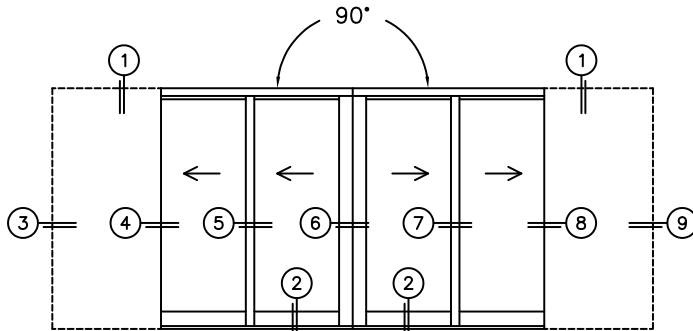

CALCULATED VALUES (FLEETWOOD SUPPLIED)

D (POCKET WIDTH)	
E (NET FRAME WIDTH)	
F (POCKET WIDTH)	
G (NET FRAME WIDTH)	

NOTES:

(USE RULER TO SCALE DIMENSIONS IN INCHES)

SCALE: 1/4

PXXIXXP DOOR SHOWN

FLEETWOOD
WINDOWS & DOORS
FleetwoodUSA.com

NORWOOD 3070EX M/S
90°PXXIXXP CUSTOM CONFIG.
NO SCREENS

ORDER NO.:

ITEM NO.:

(USE RULER TO SCALE DIMENSIONS IN INCHES)

SCALE: 1/4