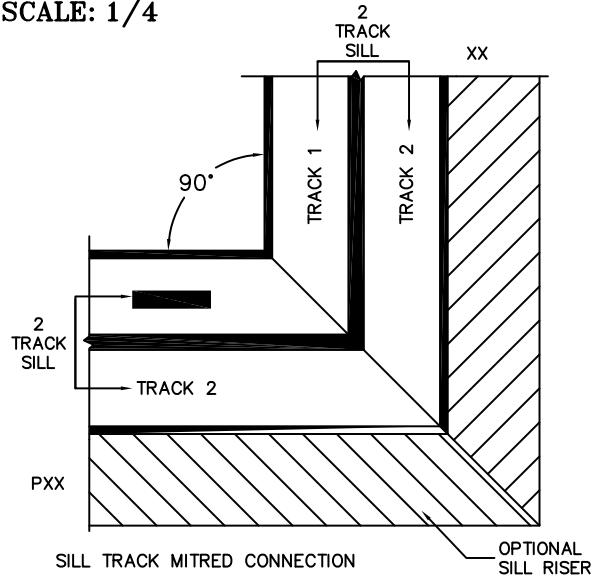

CALCULATED VALUES (FLEETWOOD SUPPLIED)

D (POCKET WIDTH)	
E (NET FRAME WIDTH)	

NOTES:

(USE RULER TO SCALE DIMENSIONS IN INCHES)

SCALE: 1/4

PXXIXX DOOR SHOWN

(USE RULER TO SCALE DIMENSIONS IN INCHES)

SCALE: 1/4

*CAUTION: WHEN CONSTRUCTING POCKET NOTE THAT DAYLIGHT WIDTH DOES NOT INCLUDE 1" SET BACK FOR POST INTERLOCKER.