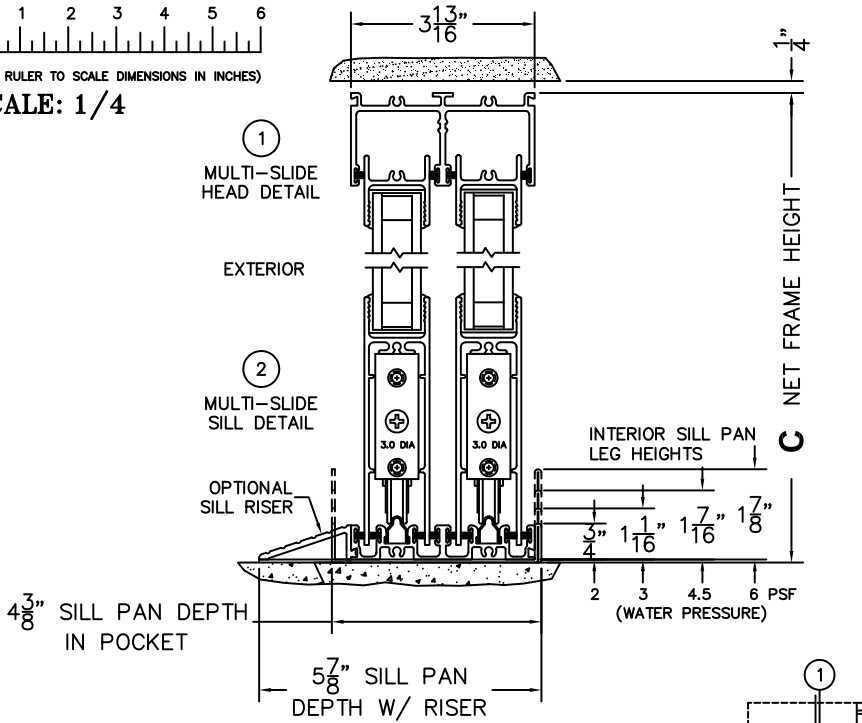

CALCULATED VALUES (FLEETWOOD SUPPLIED)

D (POCKET WIDTH)	
E (NET FRAME WIDTH)	

NOTES:

(USE RULER TO SCALE DIMENSIONS IN INCHES)

SCALE: 1/4

PXXIXX DOOR SHOWN

(USE RULER TO SCALE DIMENSIONS IN INCHES)

SCALE: 1/4

*CAUTION: WHEN CONSTRUCTING POCKET NOTE THAT DAYLIGHT WIDTH DOES NOT INCLUDE 1" SET BACK FOR POST INTERLOCKER.