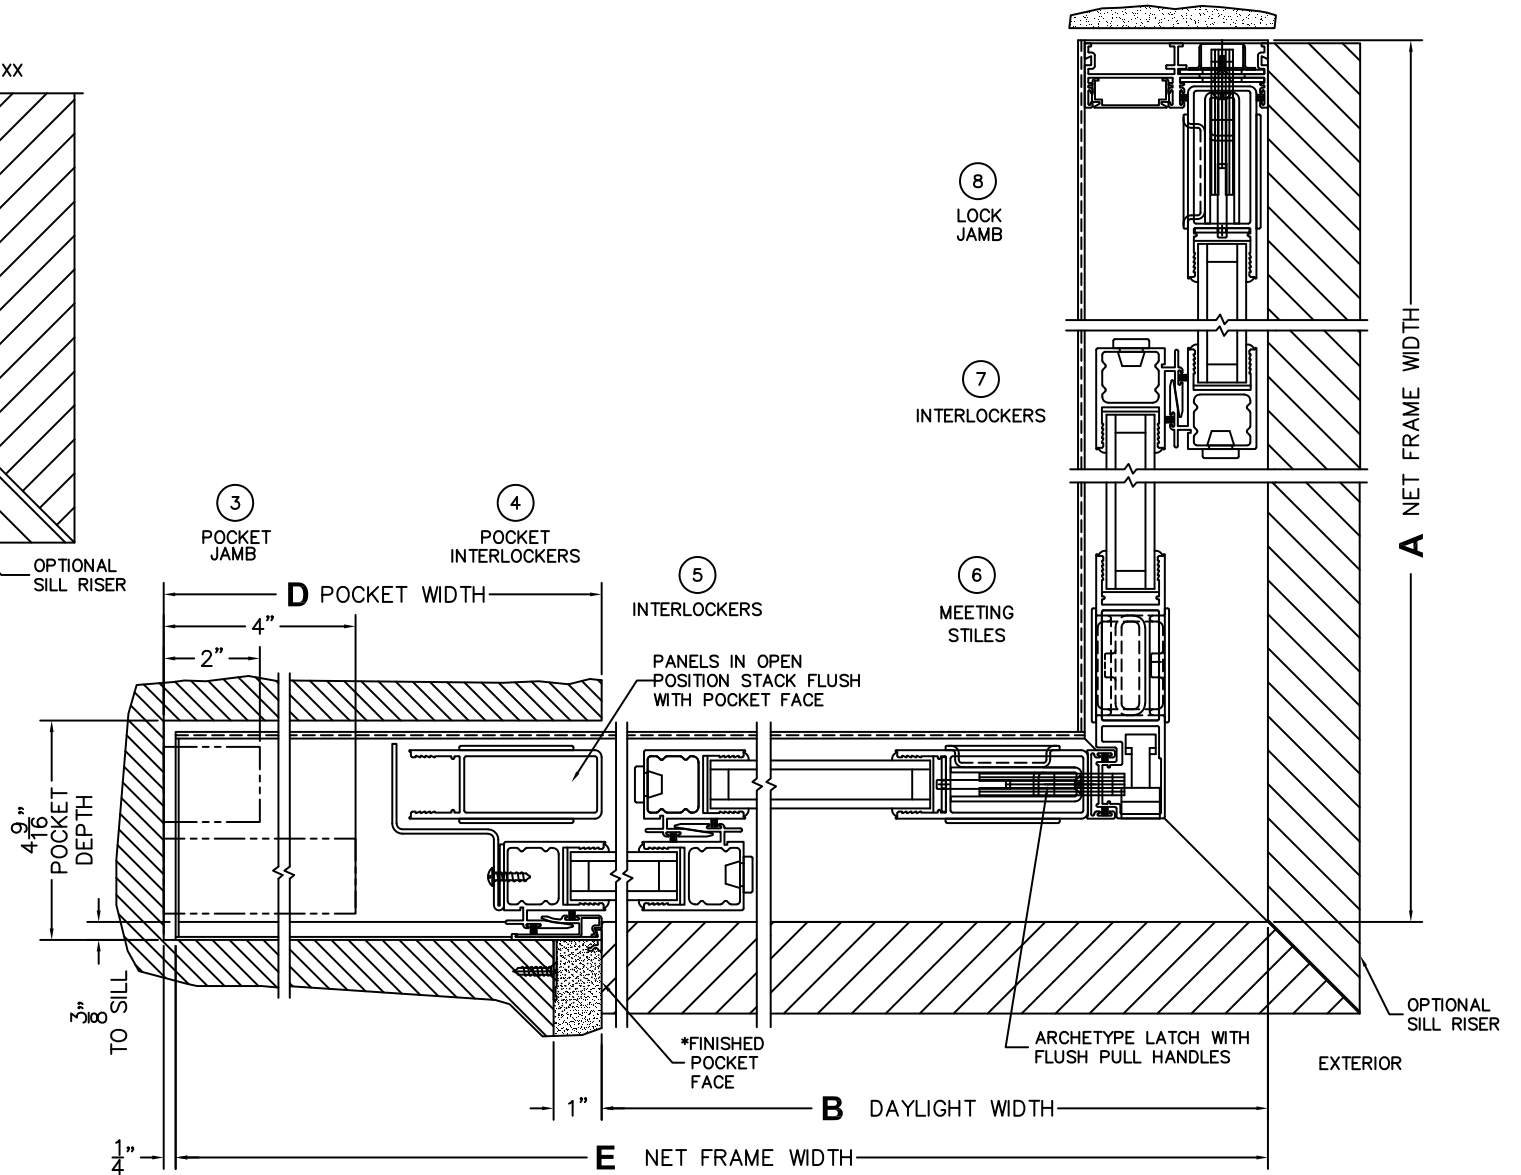

FLEETWOOD
WINDOWS & DOORS
FleetwoodUSA.com

NORWOOD 3070EX M/S
90°PXXIXX STANDARD CONFIGURATION
NO SCREENS

ORDER NO.:

ITEM NO.:

REQUIRED DEALER INFO.

A (NET FRAME WIDTH)	
B (DAYLIGHT WIDTH)	
C (NET FRAME HEIGHT)	
SILL PAN HEIGHT(INTERIOR LEG)	
(3/4", 1-1/16", 1-7/16" OR 1-7/8")	

CALCULATED VALUES (FLEETWOOD SUPPLIED)

D (POCKET WIDTH)	
E (NET FRAME WIDTH)	

NOTES:

(USE RULER TO SCALE DIMENSIONS IN INCHES)

SCALE: 1/4

PXXIXX DOOR SHOWN

(USE RULER TO SCALE DIMENSIONS IN INCHES)

SCALE: 1/4

*CAUTION: WHEN CONSTRUCTING POCKET NOTE THAT DAYLIGHT WIDTH DOES NOT INCLUDE 1" SET BACK FOR POST INTERLOCKER.