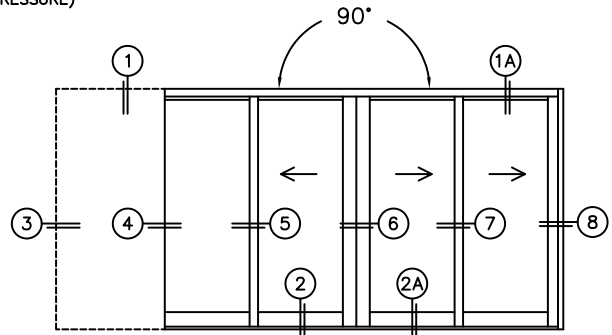

CALCULATED VALUES (FLEETWOOD SUPPLIED)

D (POCKET WIDTH)	
E (NET FRAME WIDTH)	

NOTES:

(USE RULER TO SCALE DIMENSIONS IN INCHES)

SCALE: 1/4

PXXIXX DOOR SHOWN

(USE RULER TO SCALE DIMENSIONS IN INCHES)

SCALE: 1/4

*CAUTION: WHEN CONSTRUCTING POCKET NOTE THAT DAYLIGHT WIDTH DOES NOT INCLUDE 1" SET BACK FOR POST INTERLOCKER.