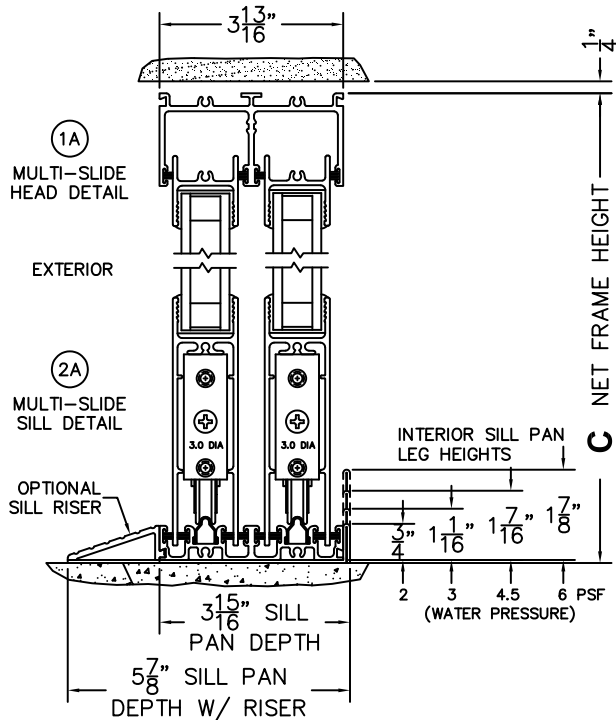

CALCULATED VALUES (FLEETWOOD SUPPLIED)

D (POCKET WIDTH)	
E (NET FRAME WIDTH)	

NOTES:

(USE RULER TO SCALE DIMENSIONS IN INCHES)

SCALE: 1/4

PXXIXX DOOR SHOWN

(USE RULER TO SCALE DIMENSIONS IN INCHES)

SCALE: 1/4

*CAUTION: WHEN CONSTRUCTING POCKET NOTE THAT DAYLIGHT WIDTH DOES NOT INCLUDE 1" SET BACK FOR POST INTERLOCKER.