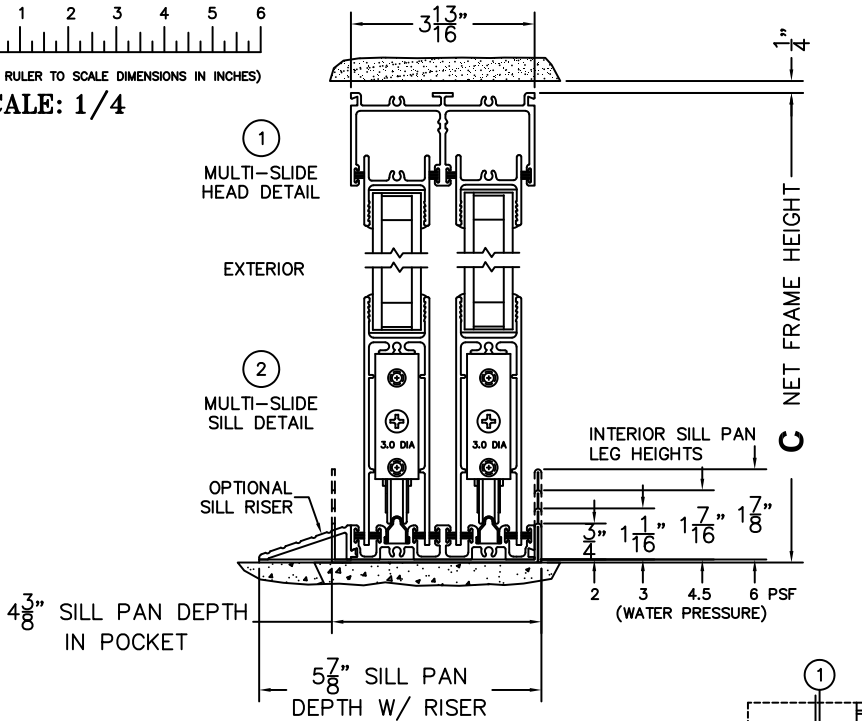

CALCULATED VALUES (FLEETWOOD SUPPLIED)

<b>D</b> (POCKET WIDTH)	
<b>E</b> (NET FRAME WIDTH)	

NOTES:

(USE RULER TO SCALE DIMENSIONS IN INCHES)

SCALE: 1/4

PXXIXX DOOR SHOWN

(USE RULER TO SCALE DIMENSIONS IN INCHES)

SCALE: 1/4

\*CAUTION: WHEN CONSTRUCTING POCKET NOTE THAT DAYLIGHT WIDTH DOES NOT INCLUDE 1" SET BACK FOR POST INTERLOCKER.