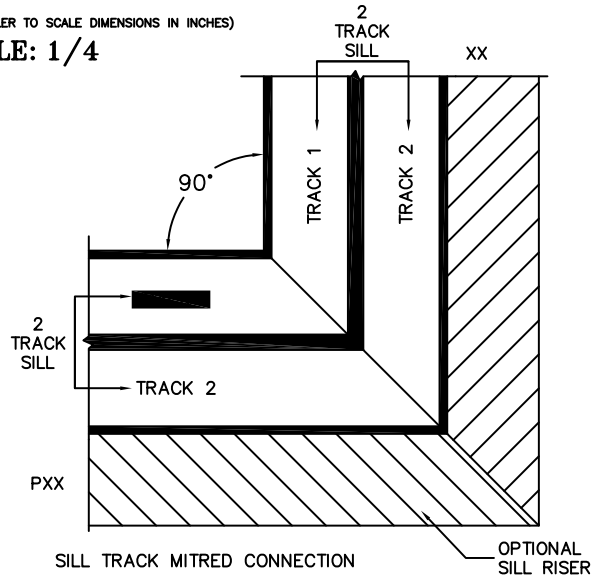

CALCULATED VALUES (FLEETWOOD SUPPLIED)

<b>D</b> (POCKET WIDTH)	
<b>E</b> (NET FRAME WIDTH)	

NOTES:

(USE RULER TO SCALE DIMENSIONS IN INCHES)

SCALE: 1/4

PXXIXX DOOR SHOWN

(USE RULER TO SCALE DIMENSIONS IN INCHES)

SCALE: 1/4

\*CAUTION: WHEN CONSTRUCTING POCKET NOTE THAT DAYLIGHT WIDTH DOES NOT INCLUDE 1" SET BACK FOR POST INTERLOCKER.