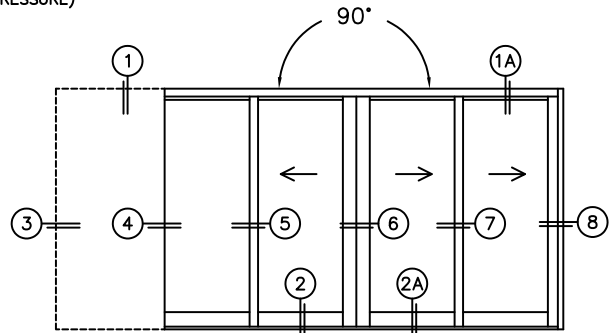

CALCULATED VALUES (FLEETWOOD SUPPLIED)

<b>D</b> (POCKET WIDTH)	
<b>E</b> (NET FRAME WIDTH)	

NOTES:

(USE RULER TO SCALE DIMENSIONS IN INCHES)

SCALE: 1/4

PXXIXX DOOR SHOWN

(USE RULER TO SCALE DIMENSIONS IN INCHES)

SCALE: 1/4

\*CAUTION: WHEN CONSTRUCTING POCKET NOTE THAT DAYLIGHT WIDTH DOES NOT INCLUDE 1" SET BACK FOR POST INTERLOCKER.