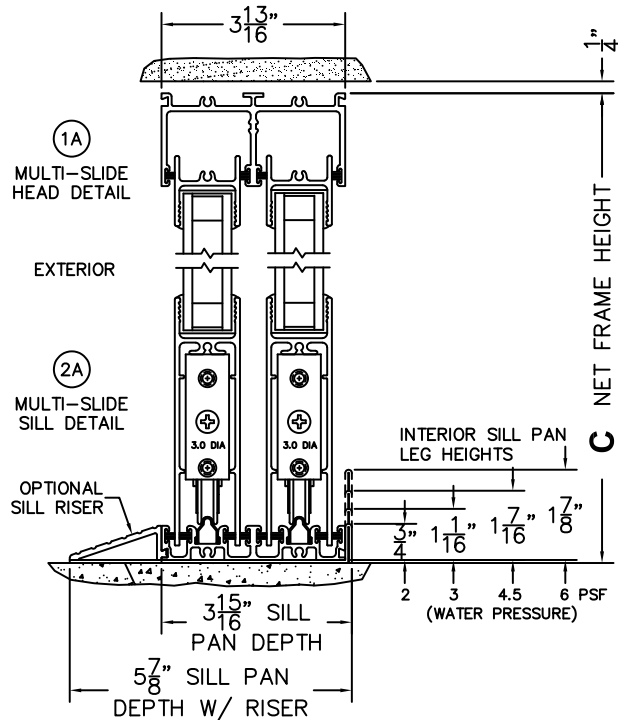

CALCULATED VALUES (FLEETWOOD SUPPLIED)

<b>D</b> (POCKET WIDTH)	
<b>E</b> (NET FRAME WIDTH)	

NOTES:

(USE RULER TO SCALE DIMENSIONS IN INCHES)

SCALE: 1/4

PXXIXX DOOR SHOWN

(USE RULER TO SCALE DIMENSIONS IN INCHES)

SCALE: 1/4

\*CAUTION: WHEN CONSTRUCTING POCKET NOTE THAT DAYLIGHT WIDTH DOES NOT INCLUDE 1" SET BACK FOR POST INTERLOCKER.