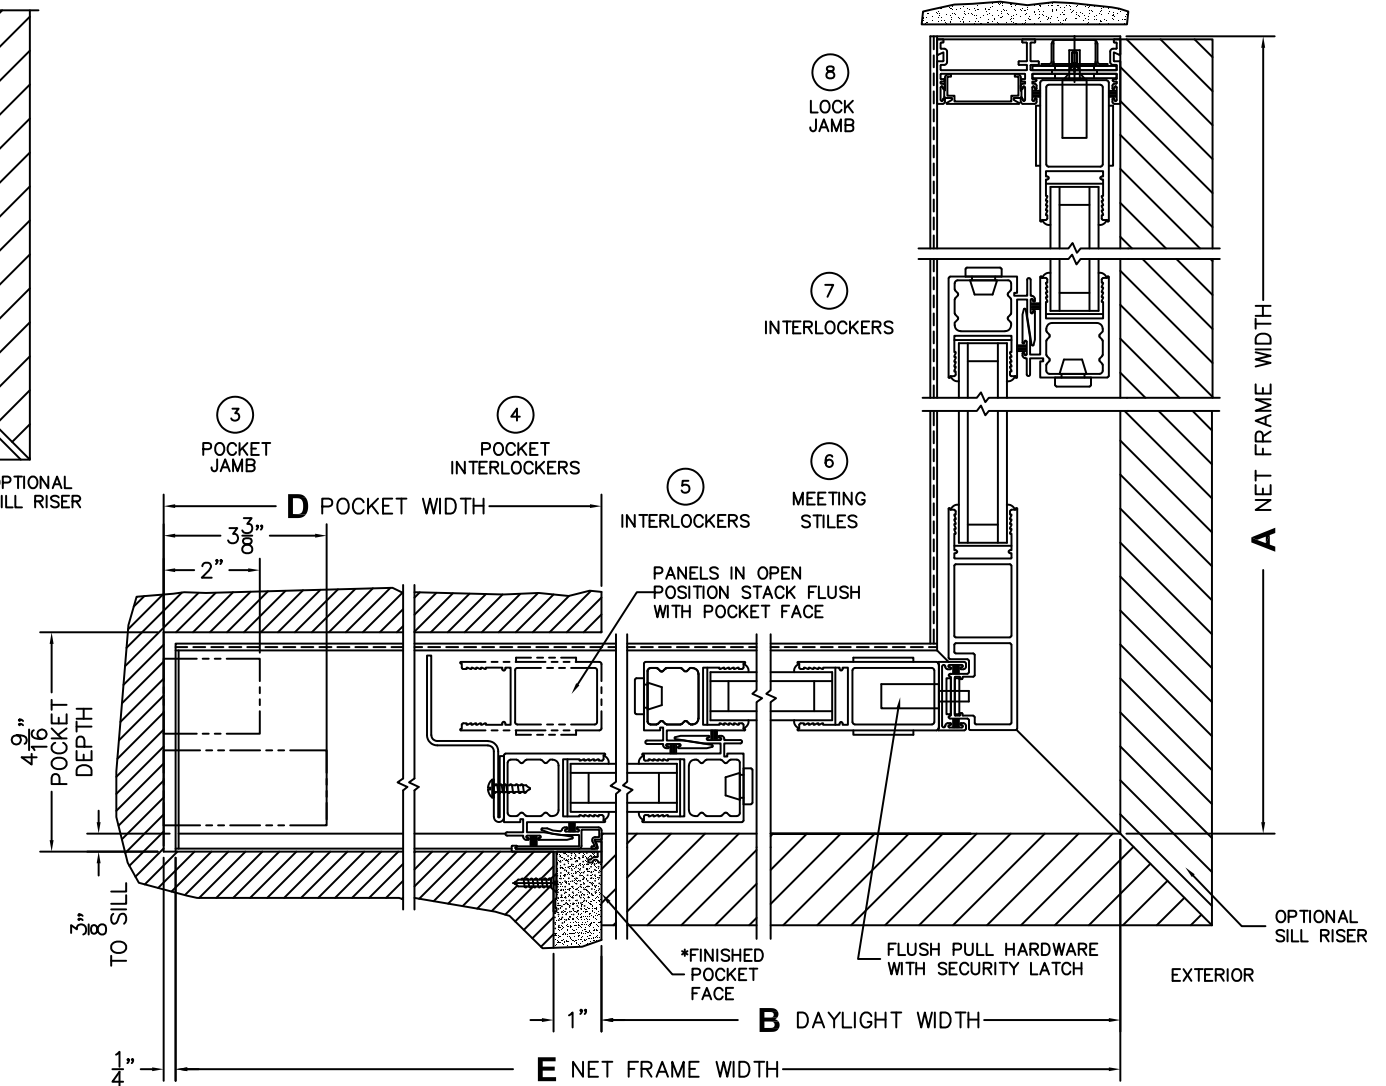

**FLEETWOOD**  
WINDOWS & DOORS  
FleetwoodUSA.com

**NORWOOD 3070EX M/S**  
90°PXXIXX STANDARD CONFIGURATION  
NO SCREENS

ORDER NO.:

ITEM NO.:

REQUIRED DEALER INFO.

<b>A</b> (NET FRAME WIDTH)	
<b>B</b> (DAYLIGHT WIDTH)	
<b>C</b> (NET FRAME HEIGHT)	
SILL PAN HEIGHT(INTERIOR LEG)	
(3/4", 1-1/16", 1-7/16" OR 1-7/8")	

CALCULATED VALUES (FLEETWOOD SUPPLIED)

<b>D</b> (POCKET WIDTH)	
<b>E</b> (NET FRAME WIDTH)	

NOTES:

(USE RULER TO SCALE DIMENSIONS IN INCHES)

SCALE: 1/4

PXXIXX DOOR SHOWN

(USE RULER TO SCALE DIMENSIONS IN INCHES)

SCALE: 1/4

\*CAUTION: WHEN CONSTRUCTING POCKET NOTE THAT DAYLIGHT WIDTH DOES NOT INCLUDE 1" SET BACK FOR POST INTERLOCKER.